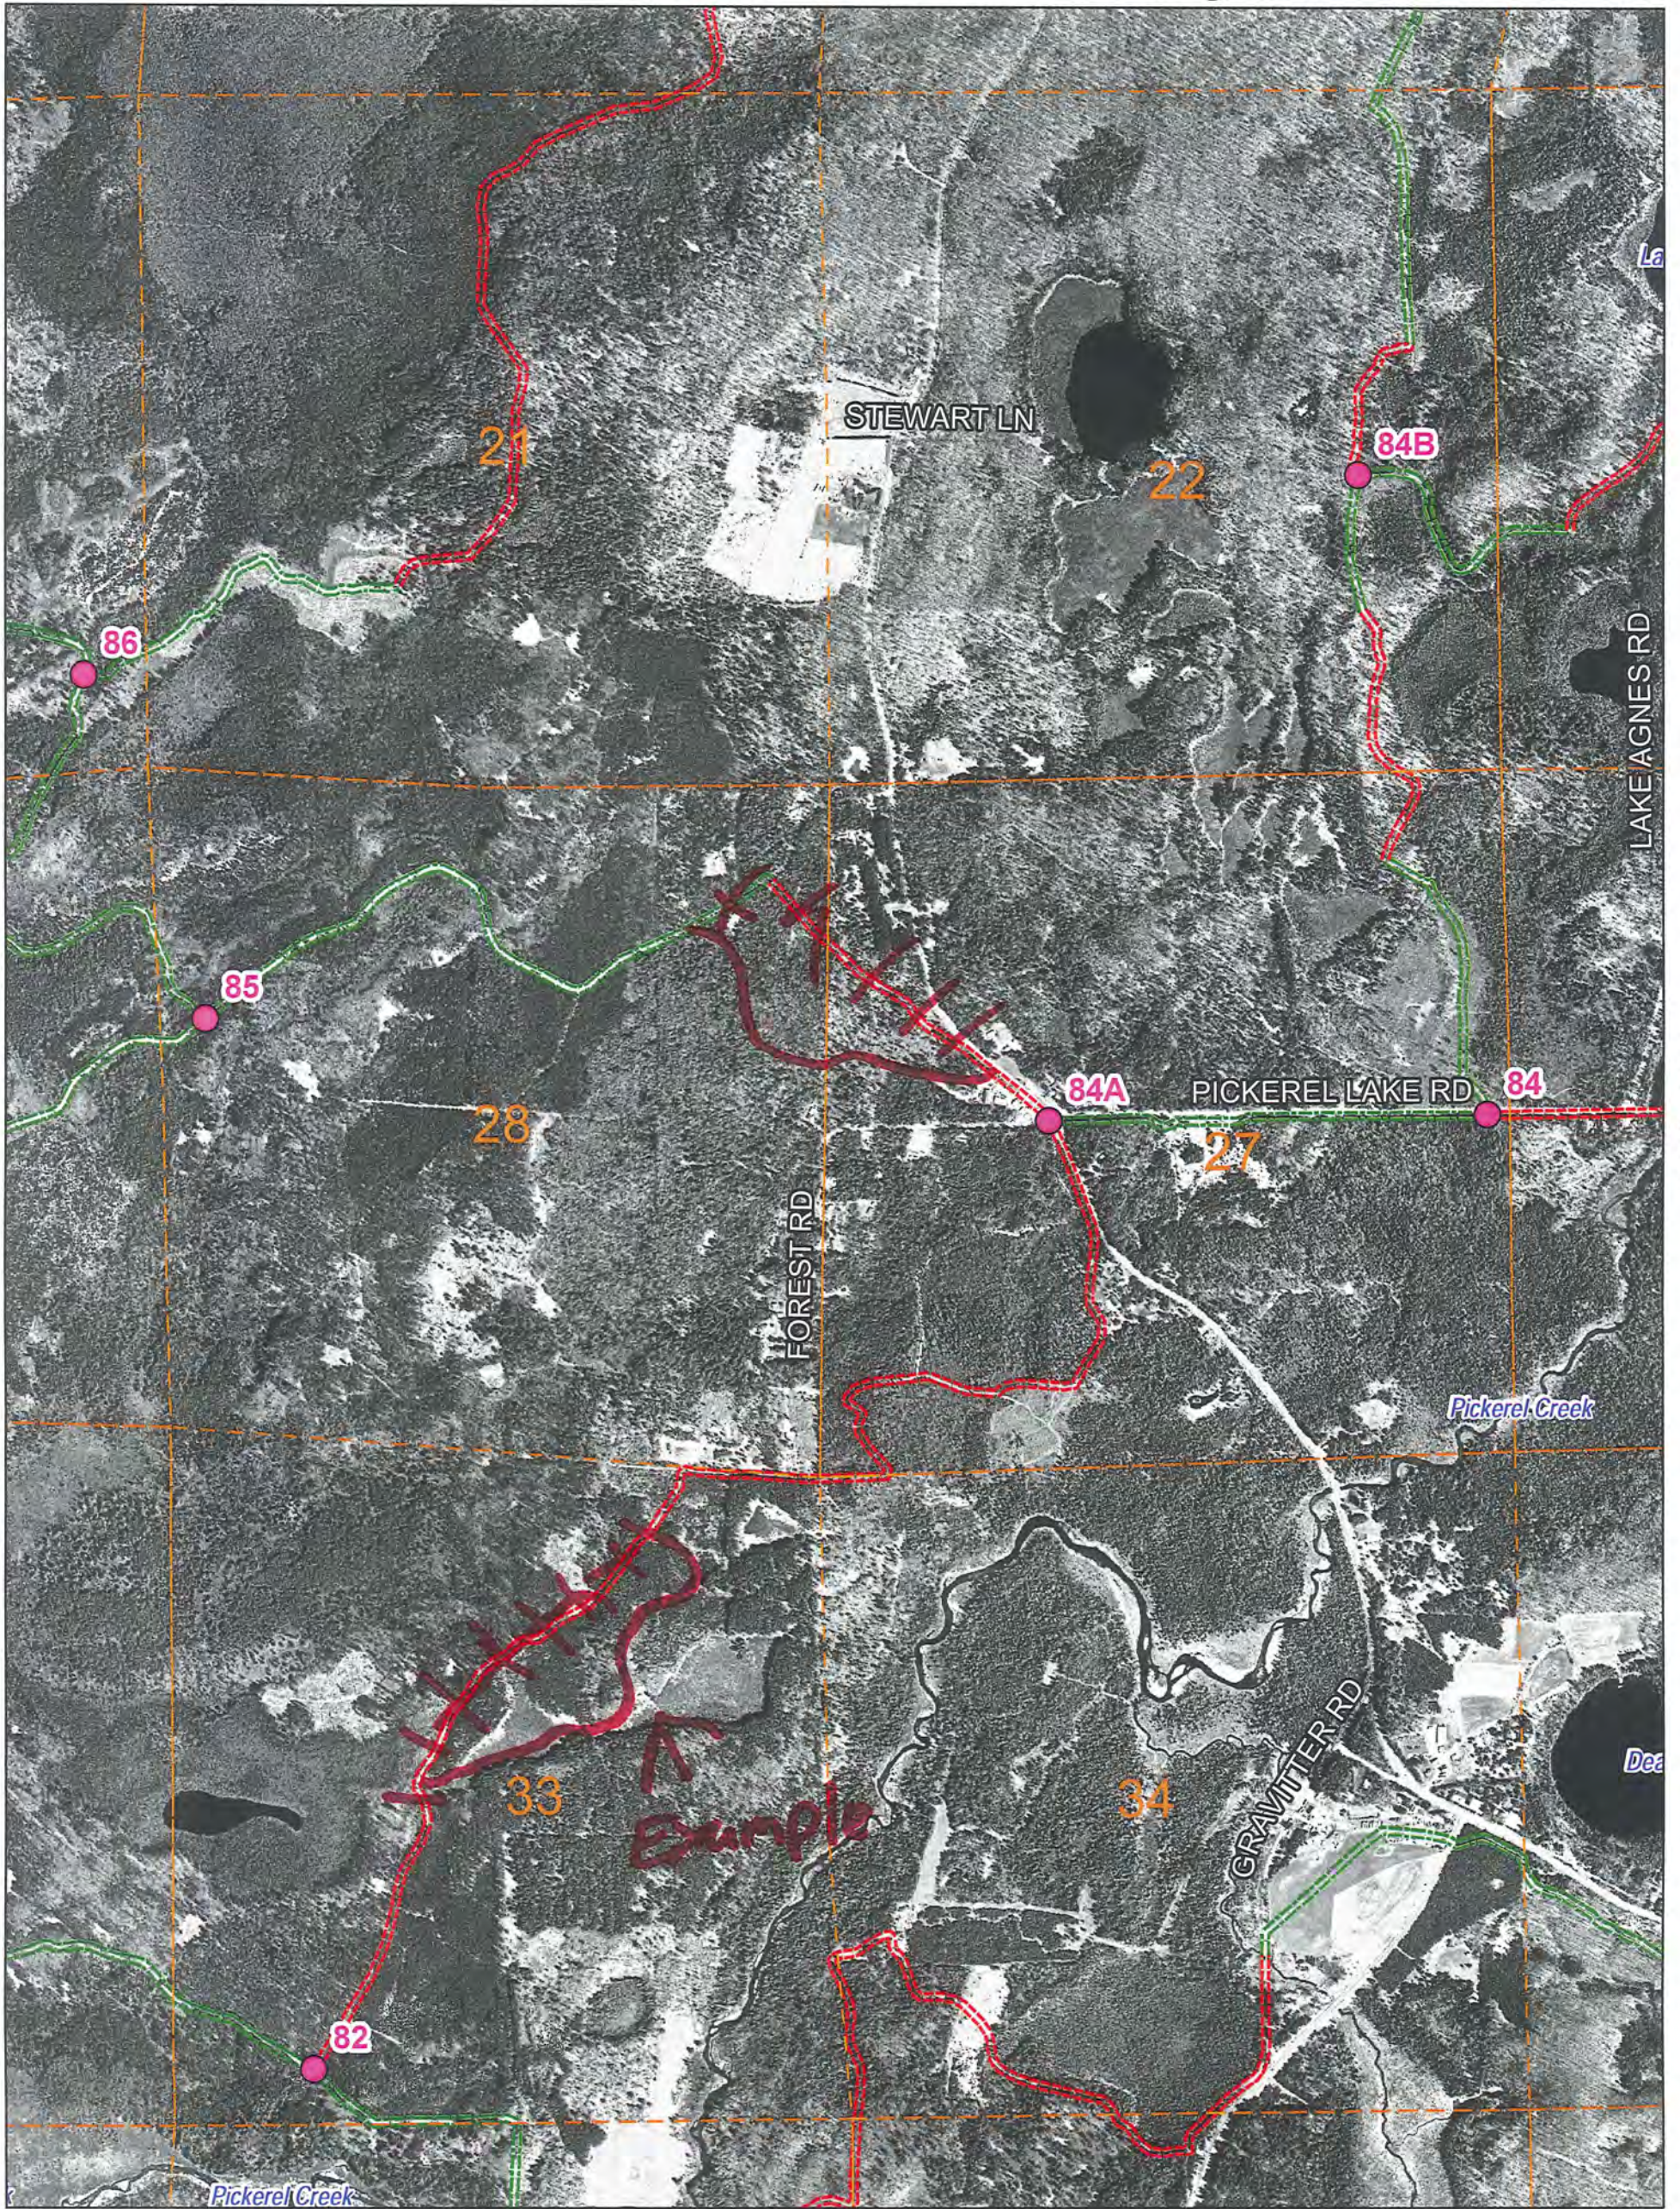

See Page 27

See Page 25

See Page 46

Legend

Snowmobile Trails

Confidence

High

Low

Intersections

1,700 850 0 1,700 Feet