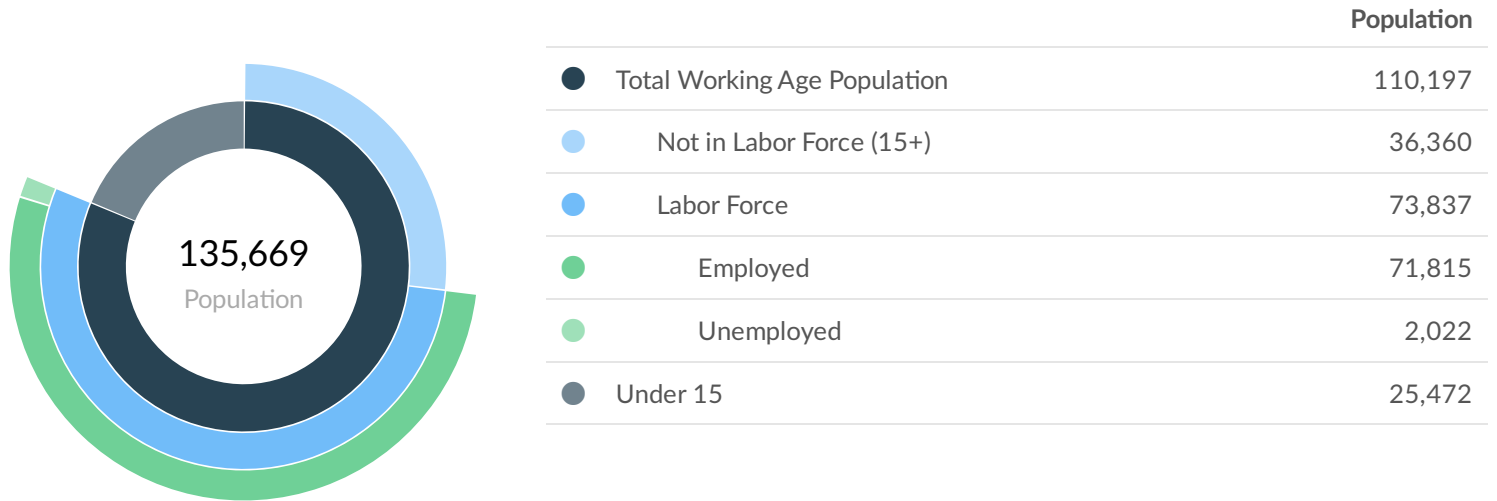

2019 Labor Force Breakdown