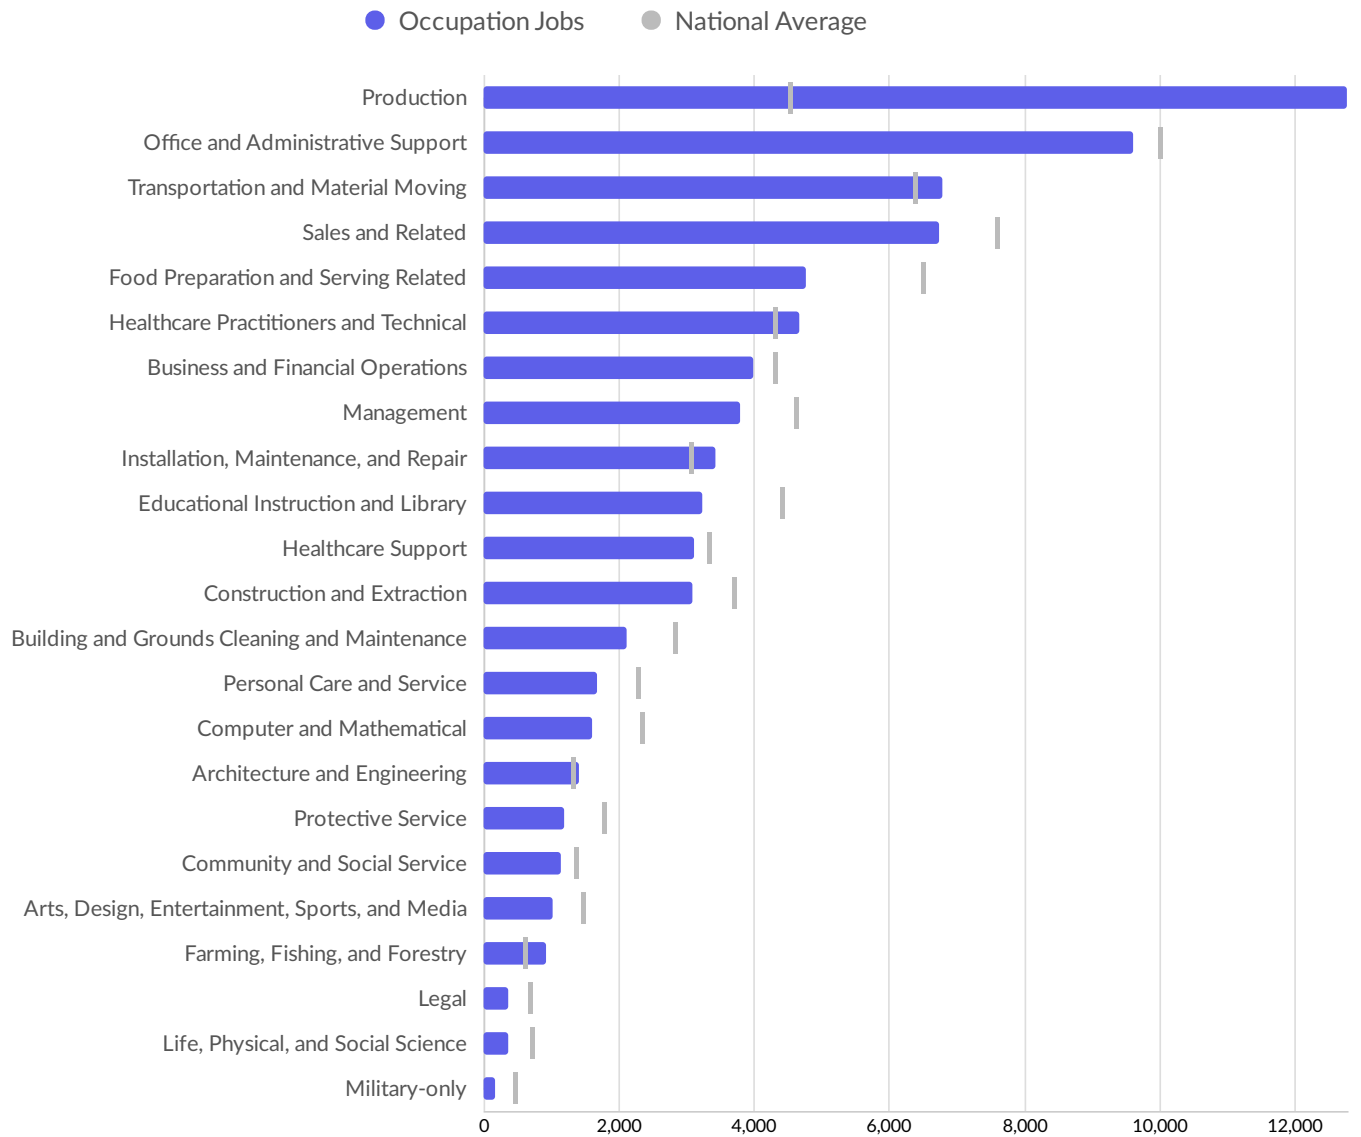

Workforce Characteristics

Largest Occupations