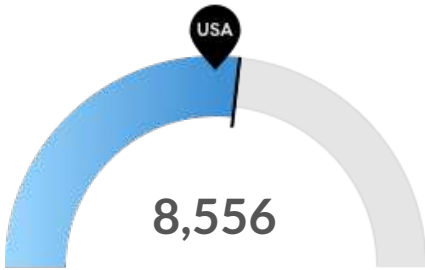

Veterans

Marathon County, WI has 8,556 veterans. The national average for an area this size is 7,704.