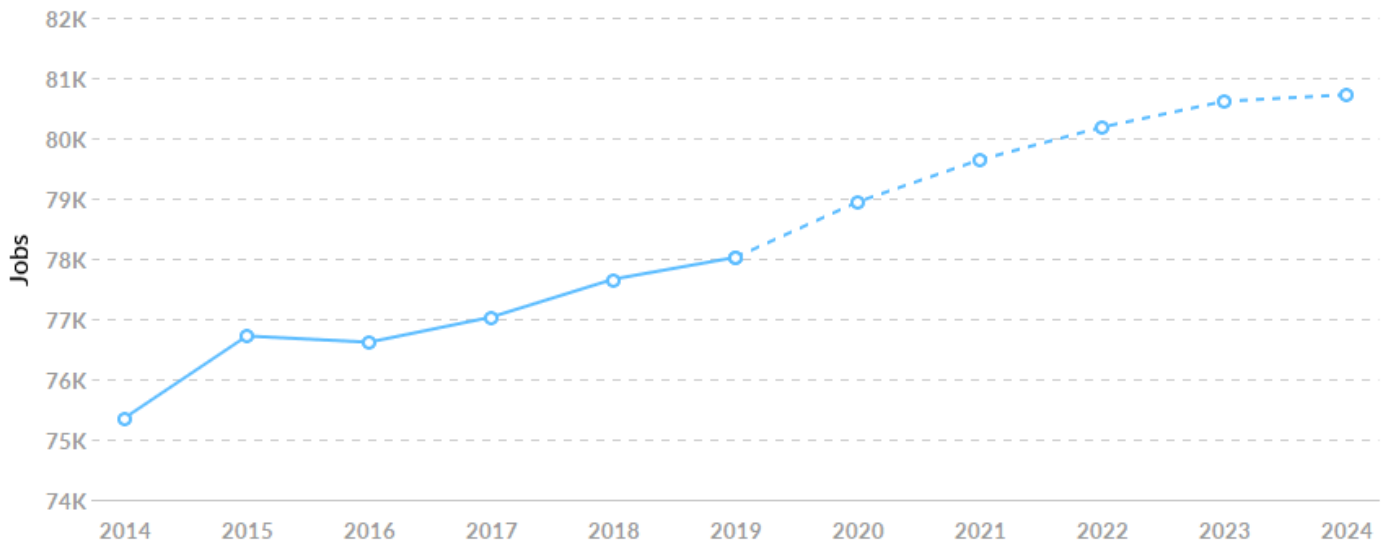

135,669

Population (2019)

Population **grew by 536** over the last 5 years and is projected to **grow by 865** over the next 5 years.

78,022

Total Regional Employment

Jobs **grew by 2,664** over the last 5 years and are projected to **grow by 2,699** over the next 5 years.

Historic & Projected Trends

Population Trends

As of 2019 the region's population **increased by 0.4%** since 2014, growing by 536. Population is expected to **increase by 0.6%** between 2019 and 2024, adding 865.

Timeframe	Jobs
2014	75,358
2015	76,717
2016	76,614
2017	77,030
2018	77,660
2019	78,022
2020	78,943
2021	79,641
2022	80,183
2023	80,612
2024	80,721

Labor Force Participation Rate Trends

Timeframe	Labor Force Participation Rate
2015	67.16%
2016	67.43%
2017	67.33%
2018	67.23%
2019	66.74%
January - February 2020	66.98%
March 2020	66.75%
April 2020	64.31%
May 2020	66.43%