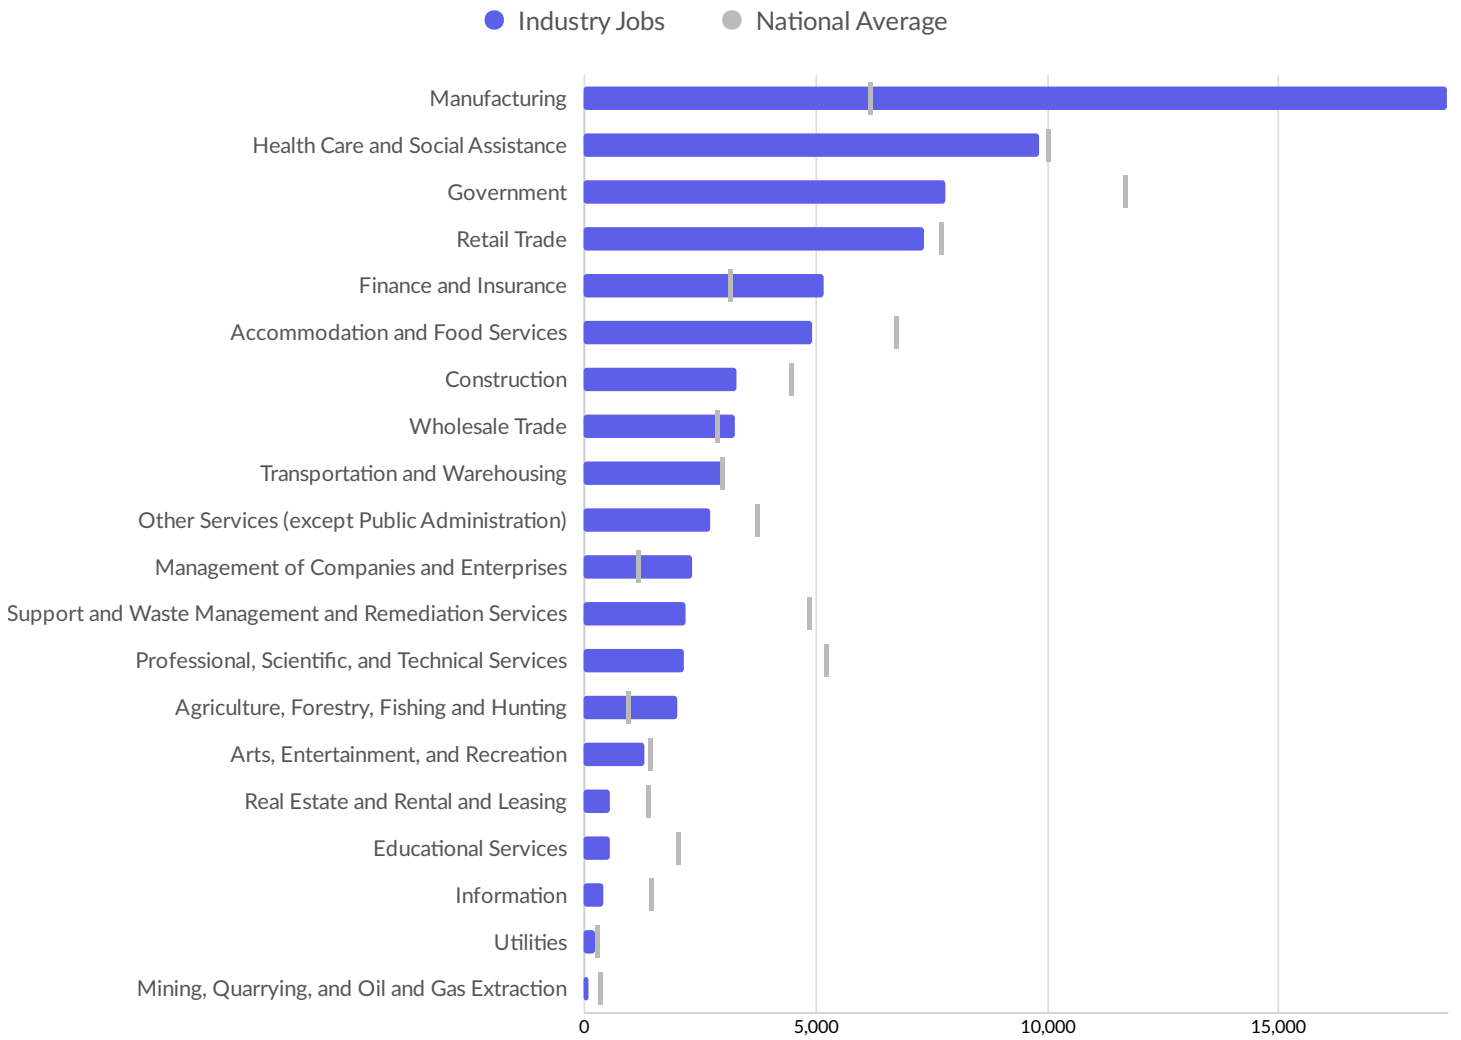

Industry Characteristics

Largest Industries