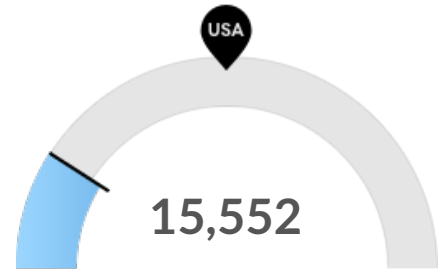

Timeframe	Jobs
2014	75,358
2015	76,717
2016	76,614
2017	77,030
2018	77,660
2019	78,022
2020	78,943
2021	79,641
2022	80,183
2023	80,612
2024	80,721

Labor Force Participation Rate Trends

Timeframe	Labor Force Participation Rate
2015	67.16%
2016	67.43%
2017	67.33%
2018	67.23%
2019	66.74%
January - February 2020	66.98%
March 2020	66.75%
April 2020	64.31%
May 2020	66.43%

Population Characteristics

Millennials

Marathon County, WI has 24,976 millennials (ages 25-39). The national average for an area this size is 27,842.

Retiring Soon

Retirement risk is high in Marathon County, WI. The national average for an area this size is 39,202 people 55 or older, while there are 43,592 here.