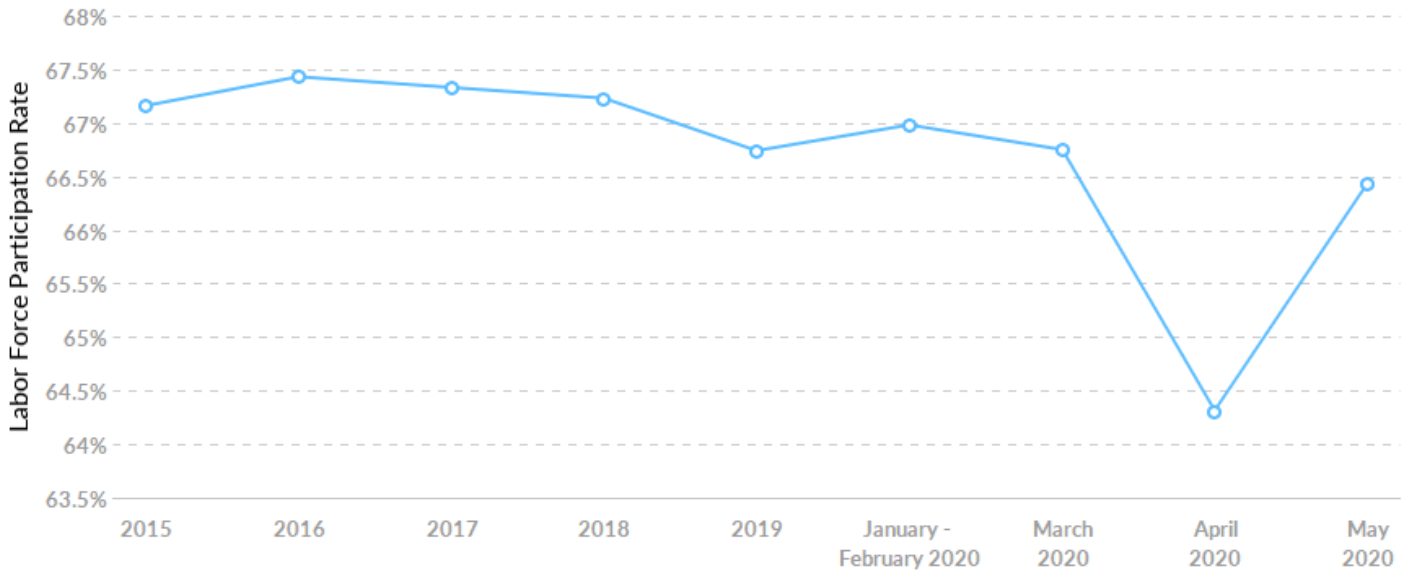

Historic & Projected Trends

Population Trends

As of 2019 the region's population **increased by 0.4%** since 2014, growing by 536. Population is expected to **increase by 0.6%** between 2019 and 2024, adding 865.

Timeframe	Population
2014	135,133
2015	135,290
2016	135,058
2017	135,416
2018	135,428
2019	135,669
2020	135,868
2021	136,054
2022	136,227
2023	136,388
2024	136,534

Job Trends

From 2014 to 2019, jobs increased by 3.5% in Marathon County, WI from 75,358 to 78,022. This change fell short of the national growth rate of 7.9% by 4.4%.

Timeframe	Jobs
2014	75,358
2015	76,717
2016	76,614
2017	77,030
2018	77,660
2019	78,022
2020	78,943
2021	79,641
2022	80,183
2023	80,612
2024	80,721

Labor Force Participation Rate Trends

Timeframe	Labor Force Participation Rate
2015	67.16%
2016	67.43%
2017	67.33%
2018	67.23%
2019	66.74%
January - February 2020	66.98%
March 2020	66.75%
April 2020	64.31%
May 2020	66.43%