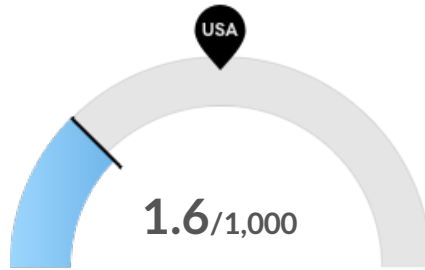

Violent Crime

Marathon County, WI has 1.6 violent crimes per 1,000 people. The national rate is 3.87 per 1,000 people.