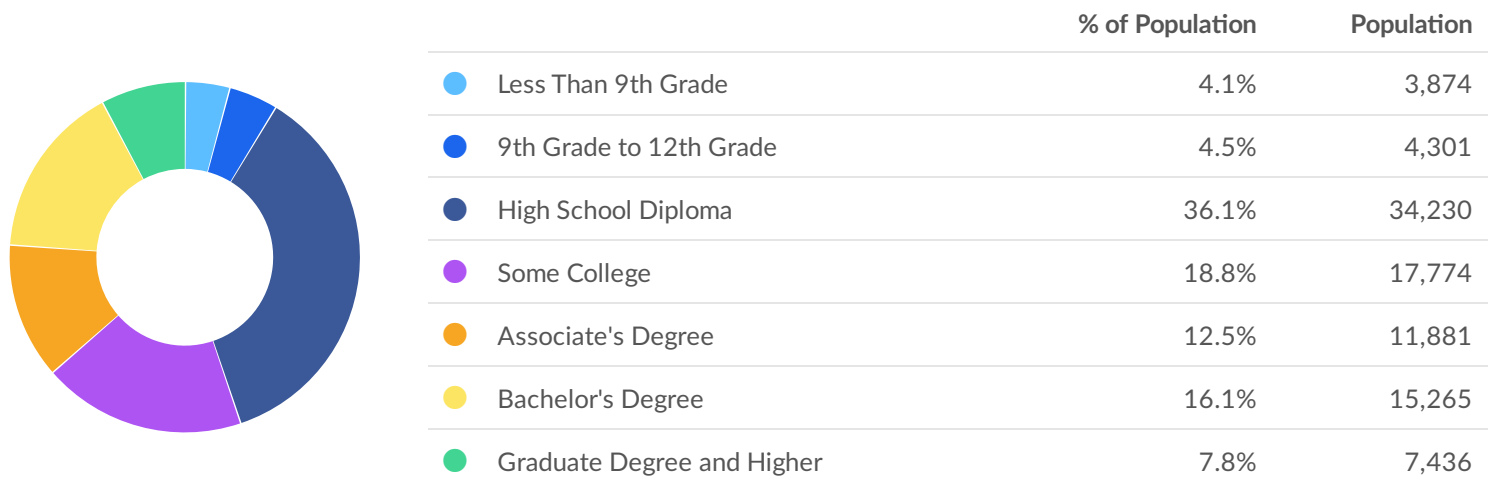

135,669

Population (2019)

Population **grew by 536** over the last 5 years and is projected to **grow by 865** over the next 5 years.

78,022

Total Regional Employment

Jobs **grew by 2,664** over the last 5 years and are projected to **grow by 2,699** over the next 5 years.

\$59.5K

Median Household Income (2018)

Median household income is **\$750 below** the national median household income of \$60.3K.

Takeaways

- As of 2019 the region's population **increased by 0.4%** since 2014, growing by 536. Population is expected to **increase by 0.6%** between 2019 and 2024, adding 865.
- From 2014 to 2019, jobs **increased by 3.5%** in Marathon County, WI from 75,358 to **78,022**. This change **fell short of the national growth rate of 7.9% by 4.4%**. As the number of jobs increased, the **labor force participation rate increased from 66.4% to 67.0% between 2014 and 2019**.
- Concerning educational attainment, **16.1% of Marathon County, WI residents possess a Bachelor's Degree** (2.7% below the national average), and **12.5% hold an Associate's Degree** (4.5% above the national average).
- The top three industries in 2019 are Education and Hospitals (Local Government), Restaurants and Other Eating Places, and Dairy Product Manufacturing.

	Population (2019)	Labor Force (2019)	Jobs (2019)	Cost of Living	GRP	Imports	Exports
Region	135,669	73,837	78,022	99.3	\$7.99B	\$10.03B	\$10.29B
NCWRPC	439,469	224,862	228,305	99.4	\$22.63B	\$29.66B	\$28.40B
Wisconsin	5,829,343	3,089,956	3,180,026	100.0	\$339.02B	\$308.87B	\$336.99B

Historic & Projected Trends

Population Trends

As of 2019 the region's population **increased by 0.4%** since 2014, growing by 536. Population is expected to **increase by 0.6%** between 2019 and 2024, adding 865.