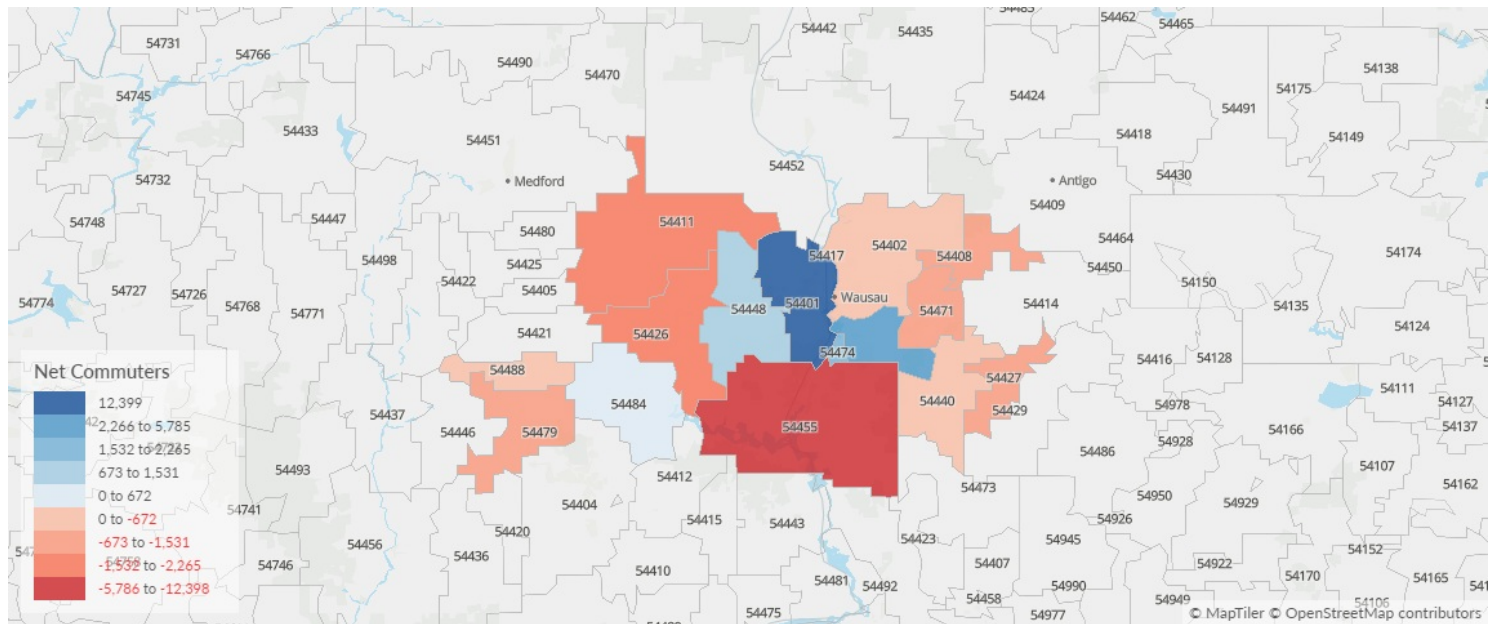

Place of Work vs Place of Residence

Understanding where talent in Marathon County, WI currently works compared to where talent lives can help you optimize site decisions.

Where Talent Works

Where Talent Lives

ZIP	Name	2019 Employment
54401	Wausau, WI (in Marath...	29,588
54476	Schofield, WI (in Marath...	13,915
54403	Wausau, WI (in Marath...	10,544
54455	Mosinee, WI (in Marath...	5,617
54474	Rothschild, WI (in Mara...	4,589

ZIP	Name	2019 Workers
54401	Wausau, WI (in Marath...	17,189
54476	Schofield, WI (in Marath...	11,649
54455	Mosinee, WI (in Marath...	11,403
54403	Wausau, WI (in Marath...	10,796
54411	Athens, WI (in Maratho...	2,992