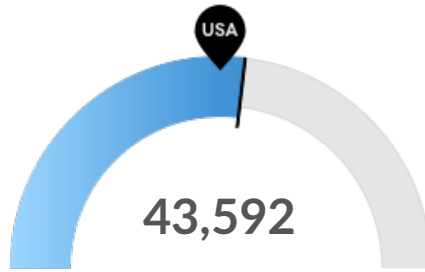

Timeframe	Jobs
2014	75,358
2015	76,717
2016	76,614
2017	77,030
2018	77,660
2019	78,022
2020	78,943
2021	79,641
2022	80,183
2023	80,612
2024	80,721

Labor Force Participation Rate Trends

Timeframe	Labor Force Participation Rate
2015	67.16%
2016	67.43%
2017	67.33%
2018	67.23%
2019	66.74%
January - February 2020	66.98%
March 2020	66.75%
April 2020	64.31%
May 2020	66.43%

Unemployment Rate Trends

Marathon County, WI had a May 2020 unemployment rate of 9.08%, **increasing from 4.02% 5 years before.**

Timeframe	Unemployment Rate
2015	4.02%
2016	3.56%
2017	2.93%
2018	2.64%
2019	2.90%
January - February 2020	3.43%
March 2020	2.75%
April 2020	11.45%
May 2020	9.08%

Population Characteristics

Millennials

Marathon County, WI has 24,976 millennials (ages 25-39). The national average for an area this size is 27,842.

Retiring Soon

Retirement risk is high in Marathon County, WI. The national average for an area this size is 39,202 people 55 or older, while there are 43,592 here.