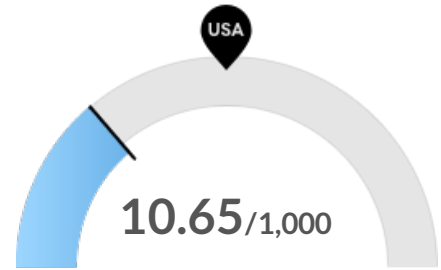

Property Crime

Marathon County, WI has 10.65 property crimes per 1,000 people. The national rate is 22.98 per 1,000 people.