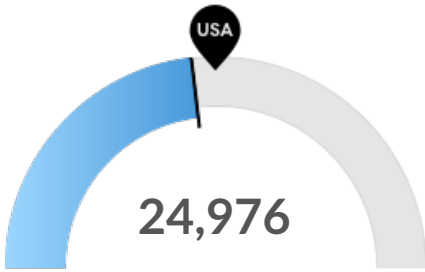

Population Characteristics

Millennials

Marathon County, WI has 24,976 millennials (ages 25-39). The national average for an area this size is 27,842.