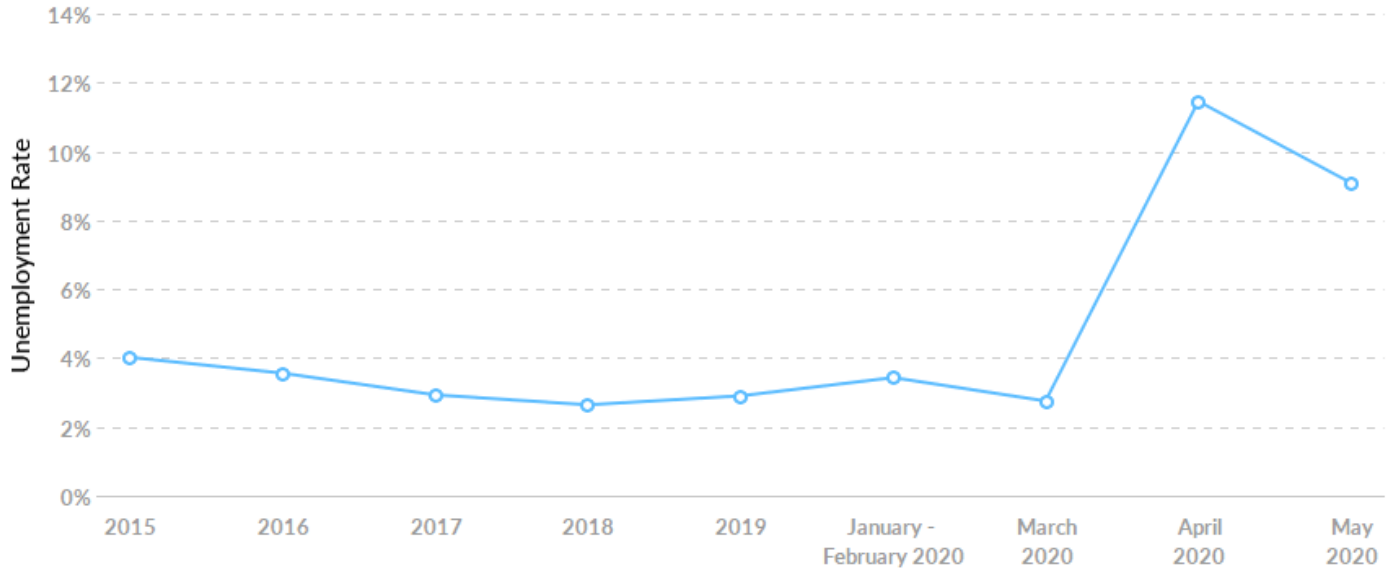

Unemployment Rate Trends

Marathon County, WI had a May 2020 unemployment rate of 9.08%, **increasing from 4.02% 5 years before.**

Timeframe	Unemployment Rate
2015	4.02%
2016	3.56%
2017	2.93%
2018	2.64%
2019	2.90%
January - February 2020	3.43%
March 2020	2.75%
April 2020	11.45%
May 2020	9.08%