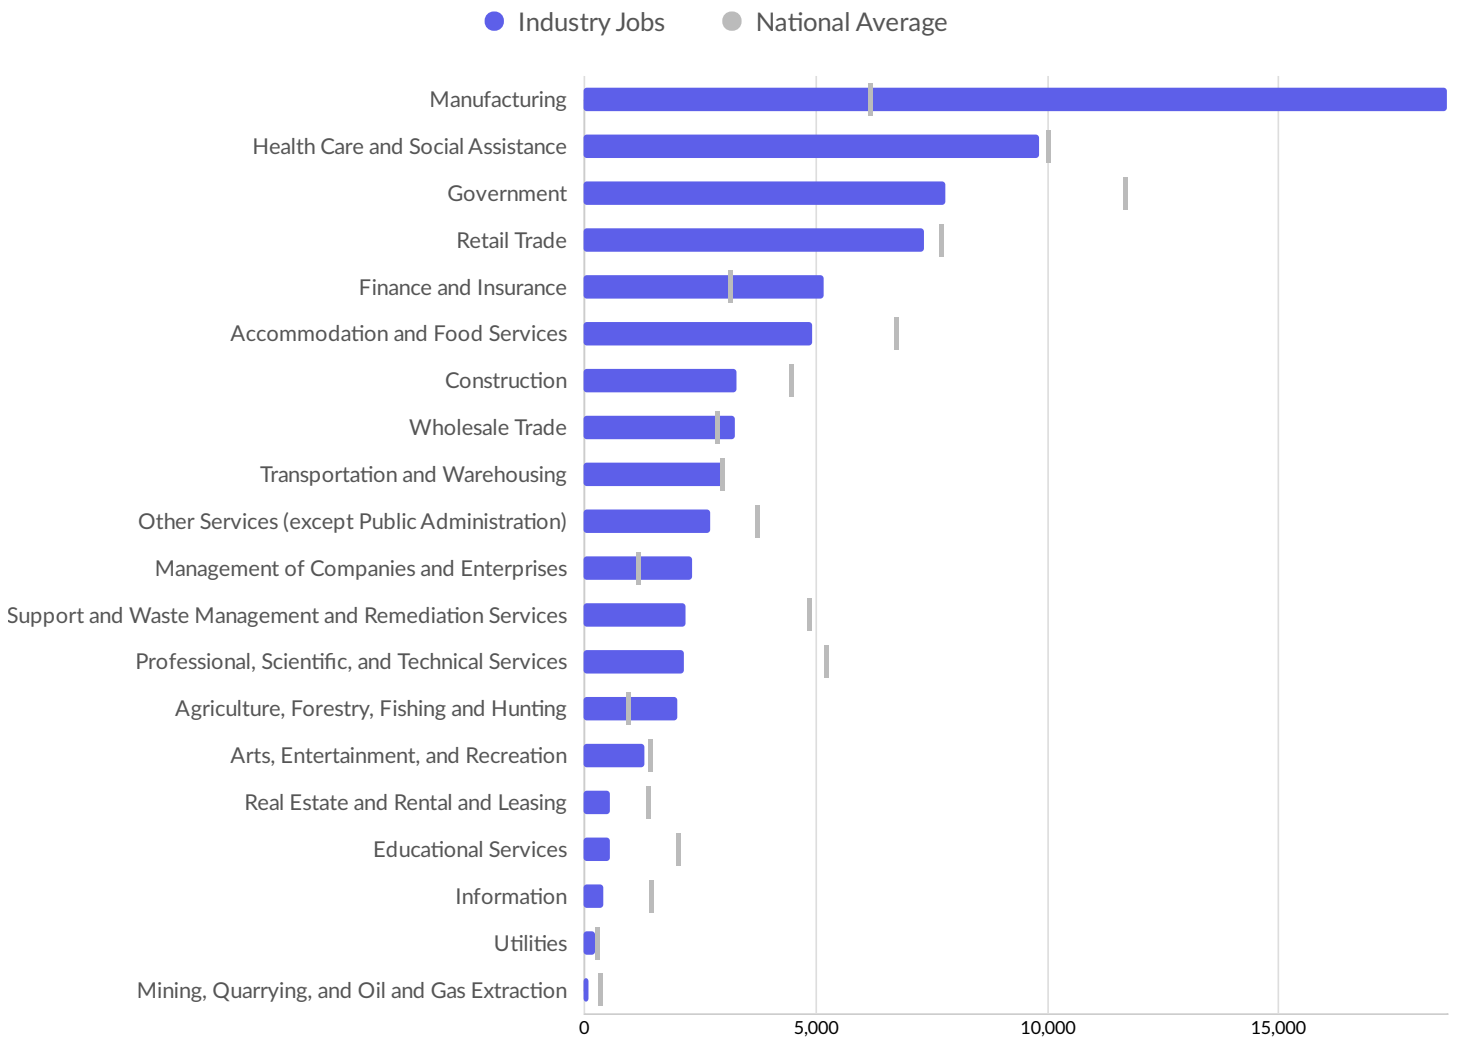

Industry Characteristics

Largest Industries

Top Growing Industries

Top Industry LQ

Top Industry GRP

Top Industry Earnings

Largest Industries

Business Characteristics

13,570 Companies Employ Your Workers

Online profiles for your workers mention 13,570 companies as employers, with the top 10 appearing below. In the last 12 months, 2,208 companies in Marathon County, WI posted job postings, with the top 10 appearing below.