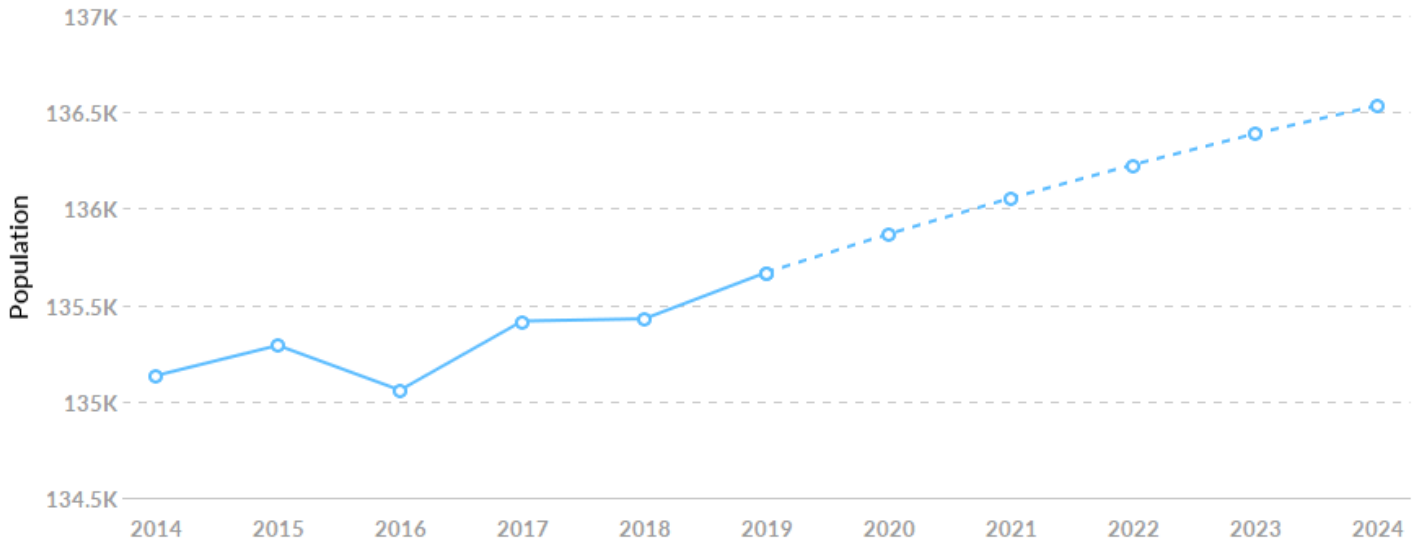

135,669

Population (2019)

Population **grew by 536** over the last 5 years and is projected to **grow by 865** over the next 5 years.

78,022

Total Regional Employment

Jobs **grew by 2,664** over the last 5 years and are projected to **grow by 2,699** over the next 5 years.

Historic & Projected Trends

Population Trends

As of 2019 the region's population **increased by 0.4%** since 2014, growing by 536. Population is expected to **increase by 0.6%** between 2019 and 2024, adding 865.

Timeframe	Jobs
2014	75,358
2015	76,717
2016	76,614
2017	77,030
2018	77,660
2019	78,022
2020	78,943
2021	79,641
2022	80,183
2023	80,612
2024	80,721

Labor Force Participation Rate Trends

Timeframe	Labor Force Participation Rate
2015	67.16%
2016	67.43%
2017	67.33%
2018	67.23%
2019	66.74%
January - February 2020	66.98%
March 2020	66.75%
April 2020	64.31%
May 2020	66.43%