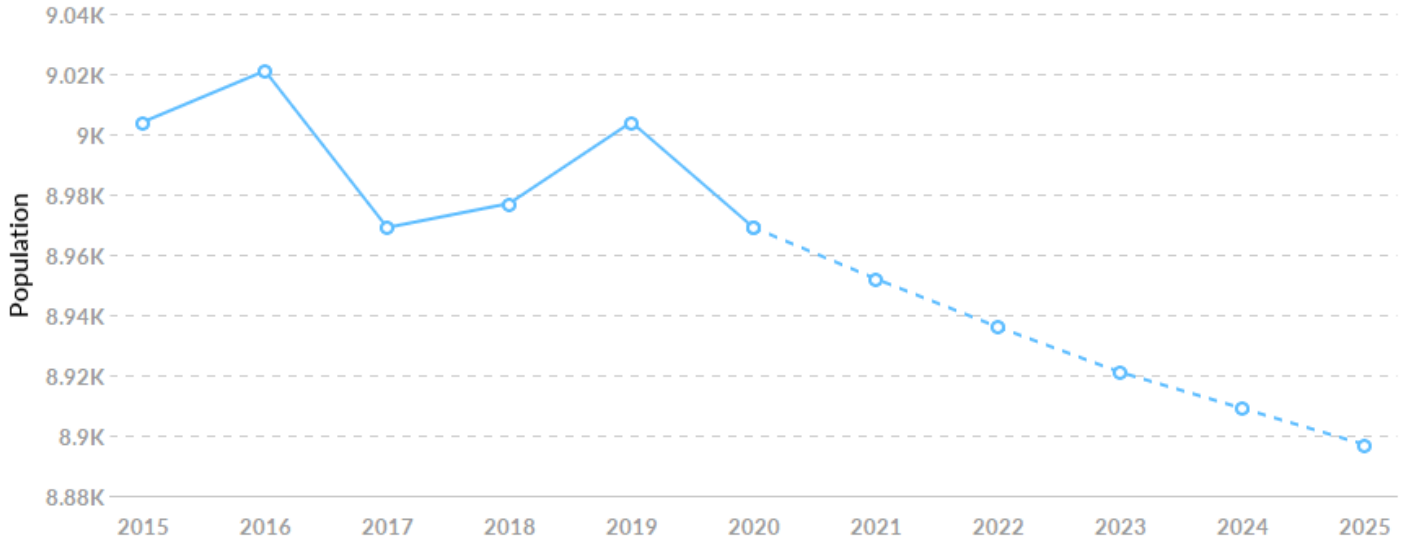

## Economy Overview

**8,969**

**Population (2020)**

Population **decreased by 35** over the last 5 years and is projected to **decrease by 72** over the next 5 years.

**3,647**

**Total Regional Employment**

## 2020 Labor Force Breakdown

	Population
● Total Working Age Population	7,490
● Not in Labor Force (15+)	3,114
● Labor Force	4,376
● Employed	3,754
● Unemployed	622
● Under 15	1,480

## Population Trends

As of 2020 the region's population **declined by 0.4%** since 2015, falling by 35. Population is expected to **decrease by 0.8%** between 2020 and 2025, losing 72.

Timeframe	Population
2015	9,004
2016	9,021
2017	8,969
2018	8,977
2019	9,004
2020	8,969
2021	8,952
2022	8,936
2023	8,921
2024	8,909
2025	8,897