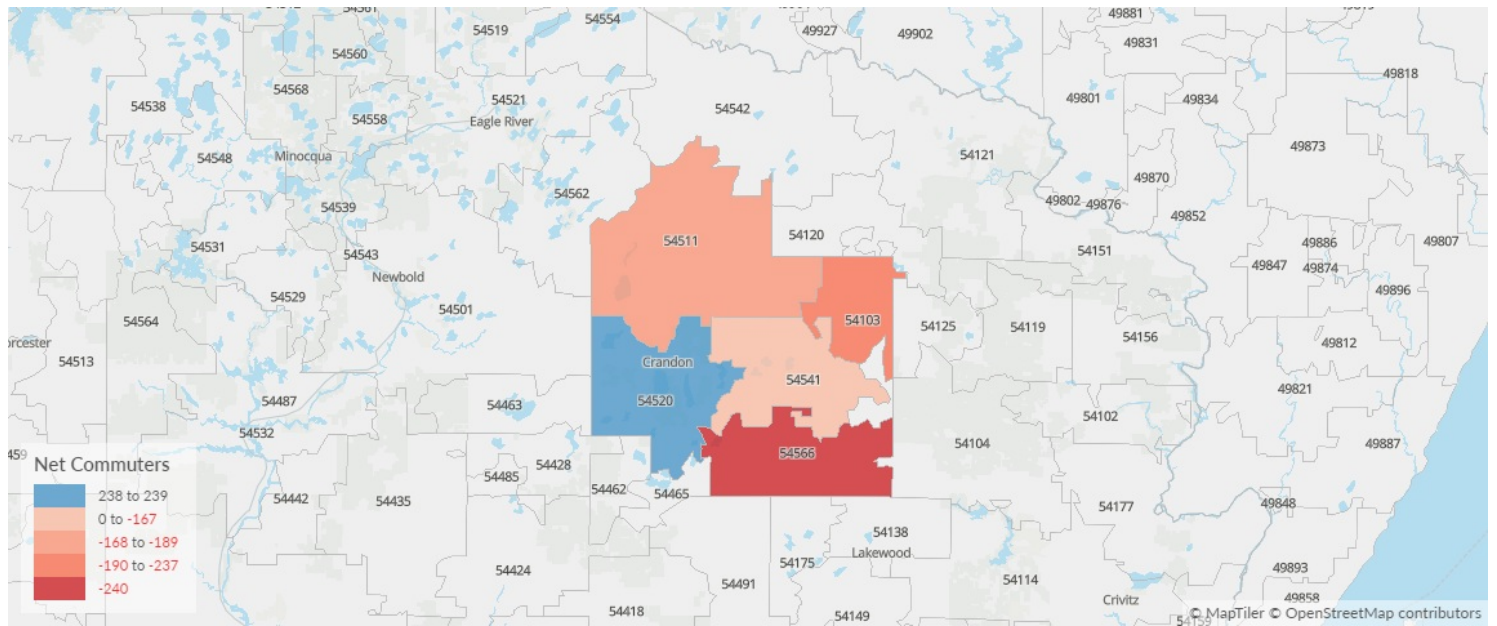

Place of Work vs Place of Residence

Understanding where talent in Forest County, WI currently works compared to where talent lives can help you optimize site decisions.

Where Talent Works

Where Talent Lives

ZIP	Name	2020 Employment
54520	Crandon, WI (in Forest c...	2,008
54541	Laona, WI (in Forest cou...	550
54511	Argonne, WI (in Forest ...	525
54566	Wabeno, WI (in Forest c...	479
54103	Armstrong Creek, WI (in...	84

ZIP	Name	2020 Workers
54520	Crandon, WI (in Forest c...	1,770
54566	Wabeno, WI (in Forest c...	718
54511	Argonne, WI (in Forest ...	693
54541	Laona, WI (in Forest cou...	646
54103	Armstrong Creek, WI (in...	275