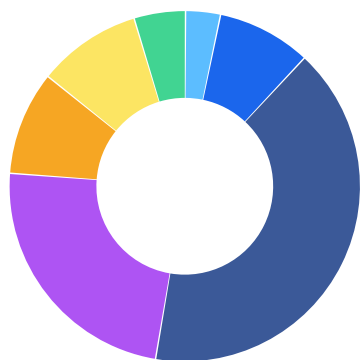

% of Population	Population
● Less Than 9th Grade	3.2%	208
● 9th Grade to 12th Grade	8.7%	562
● High School Diploma	40.7%	2,640
● Some College	23.5%	1,524
● Associate's Degree	9.6%	621
● Bachelor's Degree	9.6%	620
● Graduate Degree and Higher	4.7%	307