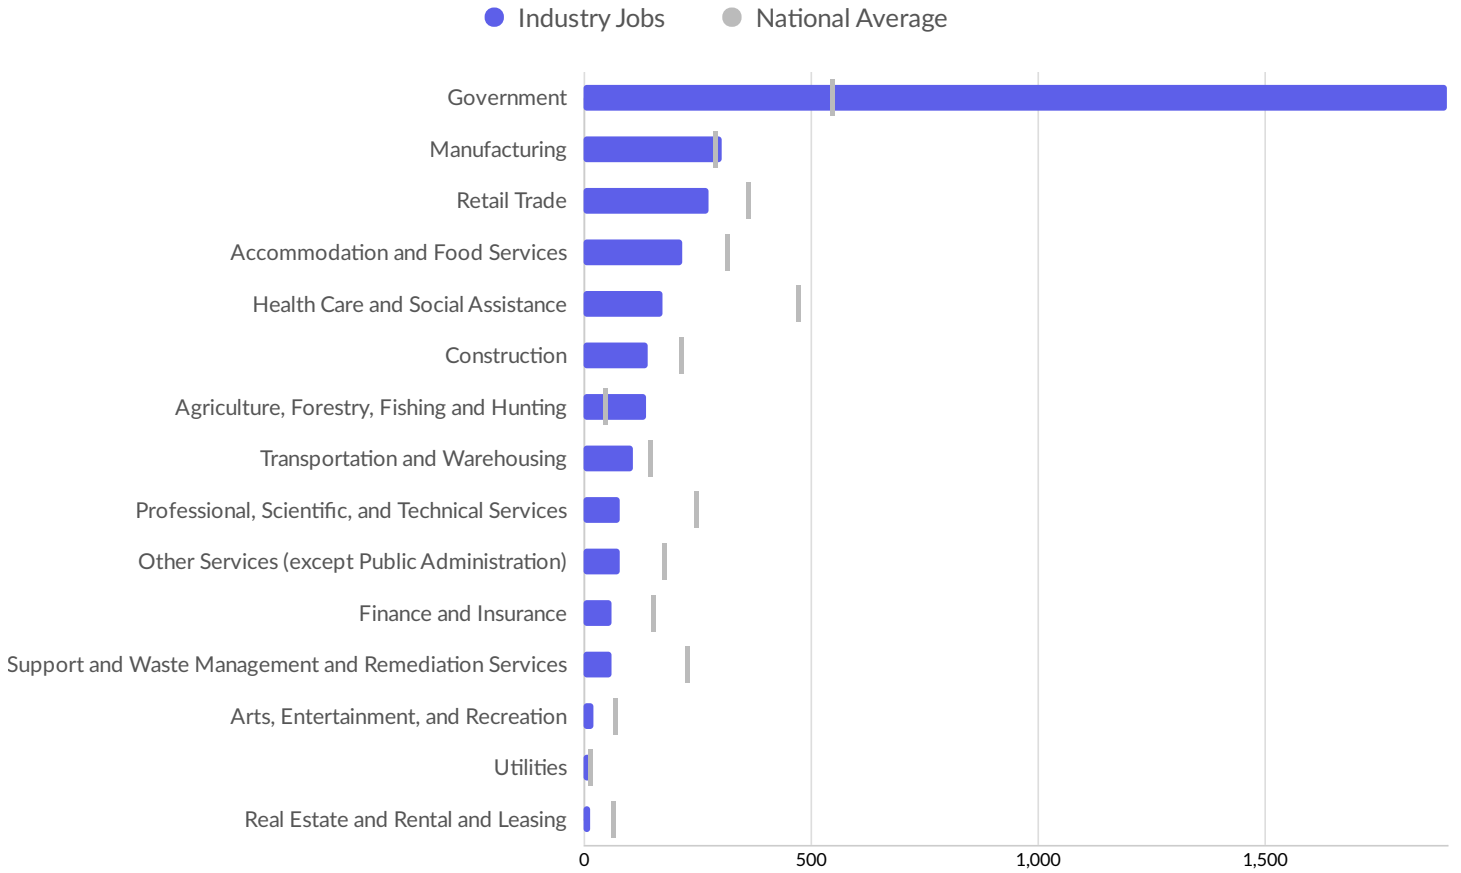

Industry Characteristics

Largest Industries