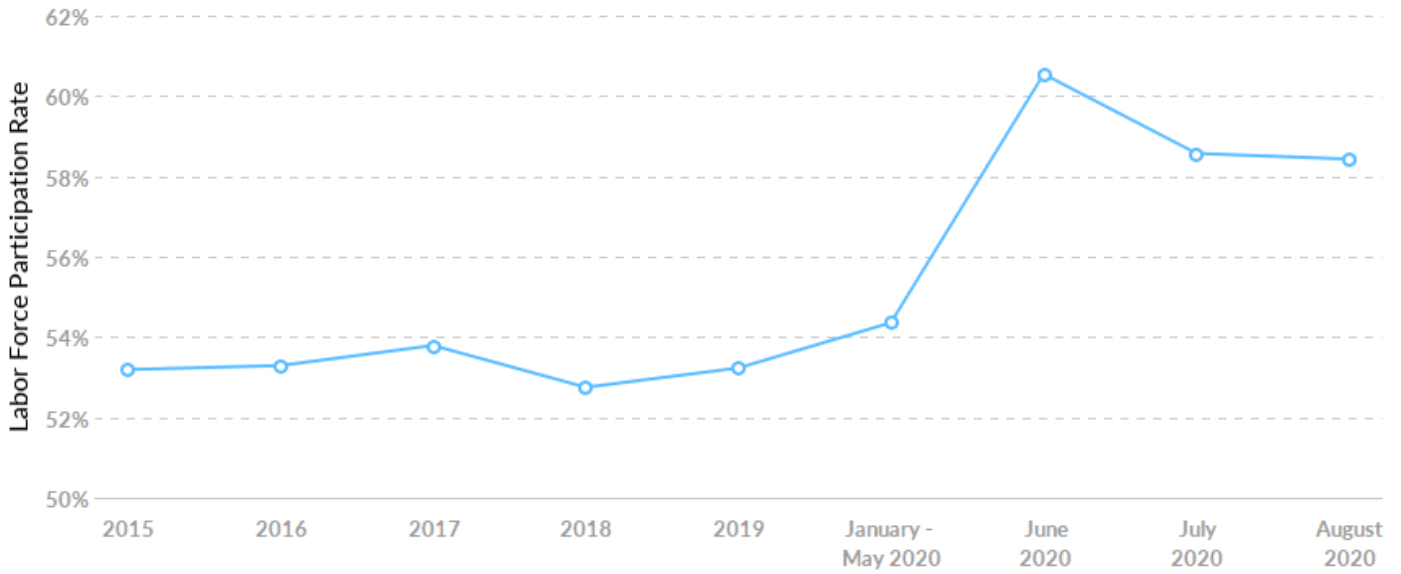

Labor Force Participation Rate Trends

Timeframe	Labor Force Participation Rate
2015	53.19%
2016	53.29%
2017	53.79%
2018	52.75%
2019	53.23%
January - May 2020	54.36%
June 2020	60.54%
July 2020	58.57%
August 2020	58.43%