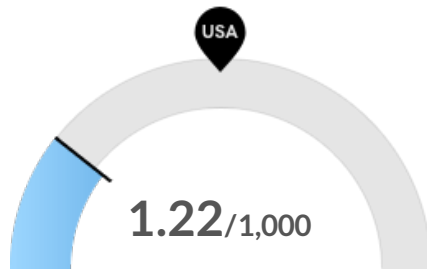

Violent Crime

Forest County, WI has 1.22 violent crimes per 1,000 people. The national rate is 3.53 per 1,000 people.