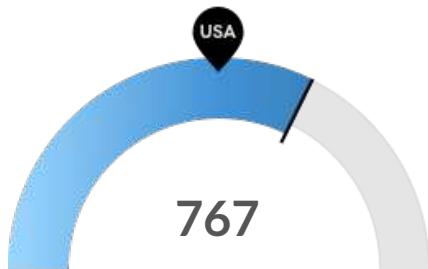

Veterans

Forest County, WI has 767 veterans. The national average for an area this size is 511.