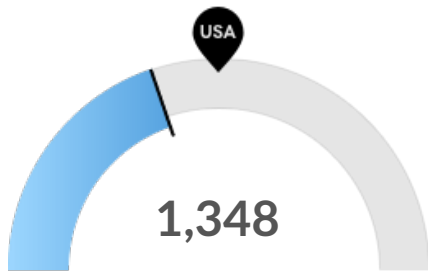

## Population Trends

As of 2020 the region's population **declined by 0.4%** since 2015, falling by 35. Population is expected to **decrease by 0.8%** between 2020 and 2025, losing 72.

Timeframe	Population
2015	9,004
2016	9,021
2017	8,969
2018	8,977
2019	9,004
2020	8,969
2021	8,952
2022	8,936
2023	8,921
2024	8,909
2025	8,897

## Job Trends

From 2015 to 2020, jobs increased by 1.2% in Forest County, WI from 3,602 to 3,647. This change fell short of the national growth rate of 6.2% by 5.0%.

Timeframe	Jobs
2015	3,602
2016	3,598
2017	3,585
2018	3,558
2019	3,635
2020	3,647
2021	3,691
2022	3,726
2023	3,755
2024	3,780
2025	3,792

## Labor Force Participation Rate Trends

Timeframe	Labor Force Participation Rate
2015	53.19%
2016	53.29%
2017	53.79%
2018	52.75%
2019	53.23%
January - May 2020	54.36%
June 2020	60.54%
July 2020	58.57%
August 2020	58.43%

## Population Characteristics

**Millennials**

Forest County, WI has 1,348 millennials (ages 25-39). The national average for an area this size is 1,857.

**Retiring Soon**

Retirement risk is high in Forest County, WI. The national average for an area this size is 2,647 people 55 or older, while there are 3,612 here.