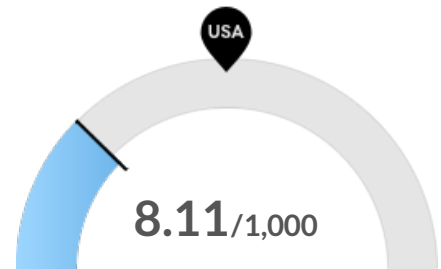

Property Crime

Forest County, WI has 8.11 property crimes per 1,000 people. The national rate is 19.79 per 1,000 people.