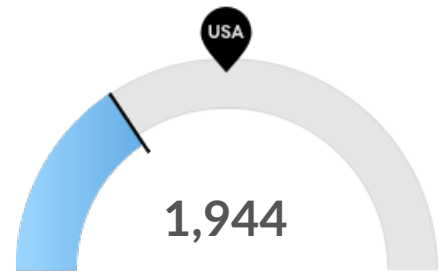

## Population Characteristics

**Millennials**

Forest County, WI has 1,348 millennials (ages 25-39). The national average for an area this size is 1,857.

**Retiring Soon**

Retirement risk is high in Forest County, WI. The national average for an area this size is 2,647 people 55 or older, while there are 3,612 here.