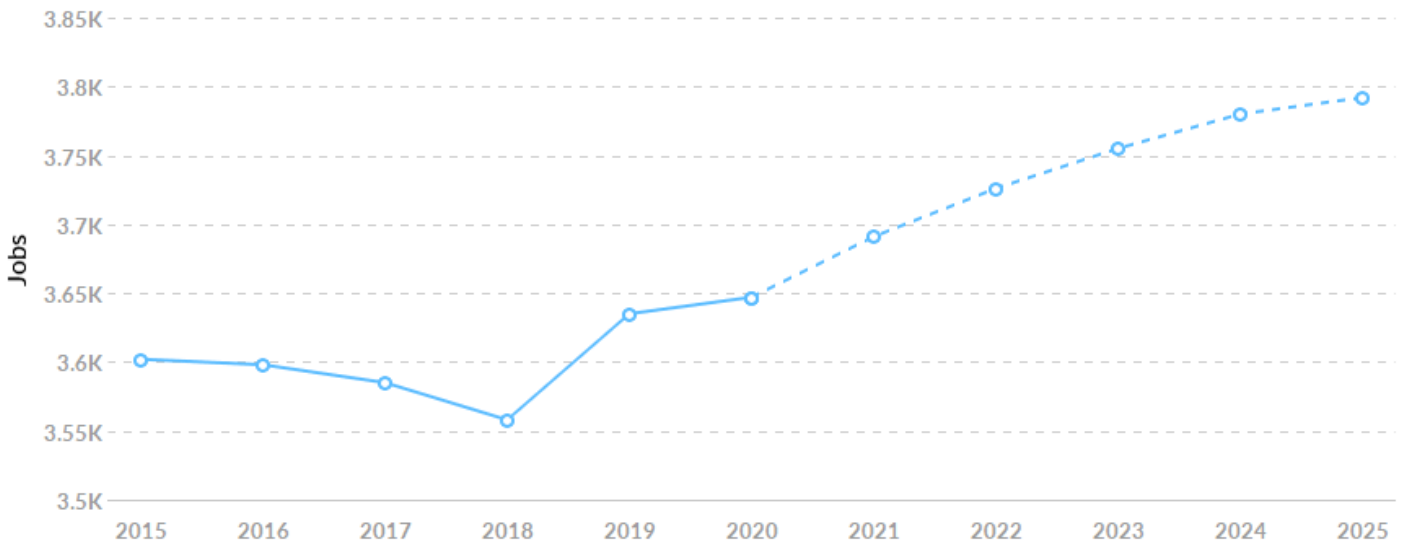

Job Trends

From 2015 to 2020, jobs increased by 1.2% in Forest County, WI from 3,602 to 3,647. This change fell short of the national growth rate of 6.2% by 5.0%.

Timeframe	Jobs
2015	3,602
2016	3,598
2017	3,585
2018	3,558
2019	3,635
2020	3,647
2021	3,691
2022	3,726
2023	3,755
2024	3,780
2025	3,792