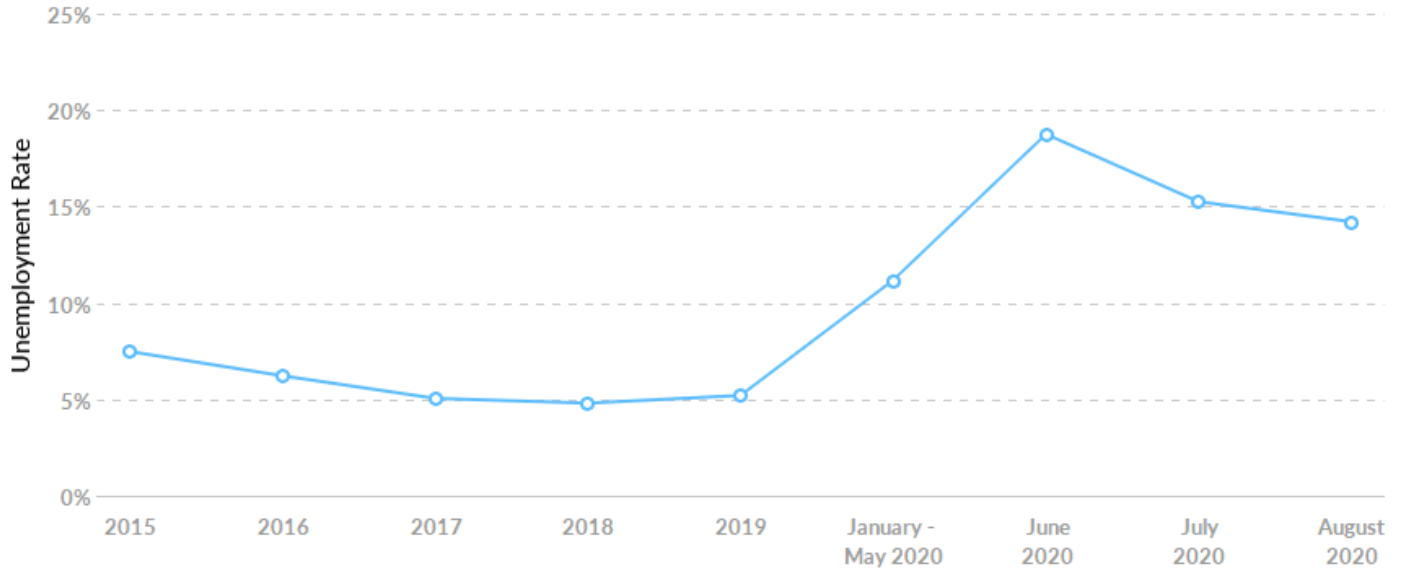

Unemployment Rate Trends

Forest County, WI had an August 2020 unemployment rate of 14.21%, **increasing from 7.48%** 5 years before.

Timeframe	Unemployment Rate
2015	7.48%
2016	6.22%
2017	5.05%
2018	4.80%
2019	5.20%
January - May 2020	11.18%
June 2020	18.75%
July 2020	15.25%
August 2020	14.21%