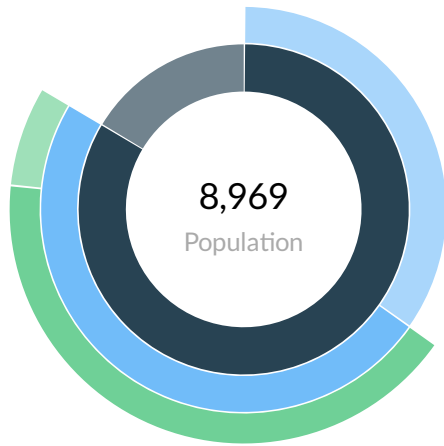

## Economy Overview

**8,969**

**Population (2020)**

Population **decreased by 35** over the last 5 years and is projected to **decrease by 72** over the next 5 years.

**3,647**

**Total Regional Employment**

Jobs **grew by 44** over the last 5 years and are projected to **grow by 146** over the next 5 years.

**\$44.3K**

**Median Household Income (2018)**

Median household income is **\$16.0K below** the national median household income of \$60.3K.

## Takeaways

- As of 2020 the region's population **declined by 0.4%** since 2015, falling by 35. Population is expected to **decrease by 0.8%** between 2020 and 2025, losing 72.
- From 2015 to 2020, jobs **increased by 1.2%** in Forest County, WI from 3,602 to **3,647**. This change **fell short of the national growth rate of 6.2% by 5.0%**. As the number of jobs increased, the **labor force participation rate increased from 52.2% to 58.4% between 2015 and 2020**.
- Concerning educational attainment, **9.6% of Forest County, WI residents possess a Bachelor's Degree** (9.5% below the national average), and **9.6% hold an Associate's Degree** (1.4% above the national average).
- The top three industries in 2020 are Local Government, Excluding Education and Hospitals, Education and Hospitals (Local Government), and Restaurants and Other Eating Places.

## 2020 Labor Force Breakdown

	Population
● Total Working Age Population	7,490
● Not in Labor Force (15+)	3,114
● Labor Force	4,376
● Employed	3,754
● Unemployed	622
● Under 15	1,480