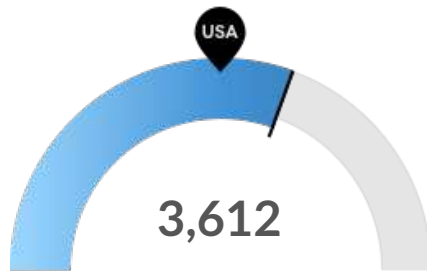

## Labor Force Participation Rate Trends

Timeframe	Labor Force Participation Rate
2015	53.19%
2016	53.29%
2017	53.79%
2018	52.75%
2019	53.23%
January - May 2020	54.36%
June 2020	60.54%
July 2020	58.57%
August 2020	58.43%

## Unemployment Rate Trends

Forest County, WI had an August 2020 unemployment rate of 14.21%, **increasing from 7.48%** 5 years before.

Timeframe	Unemployment Rate
2015	7.48%
2016	6.22%
2017	5.05%
2018	4.80%
2019	5.20%
January - May 2020	11.18%
June 2020	18.75%
July 2020	15.25%
August 2020	14.21%

## Population Characteristics

**Millennials**

Forest County, WI has 1,348 millennials (ages 25-39). The national average for an area this size is 1,857.

**Retiring Soon**

Retirement risk is high in Forest County, WI. The national average for an area this size is 2,647 people 55 or older, while there are 3,612 here.