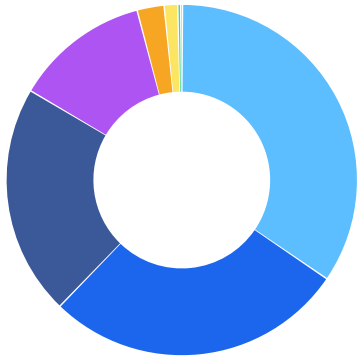

Business Size

	Percentage	Business Count
1 to 4 employees	34.4%	1,024
5 to 9 employees	27.7%	824
10 to 19 employees	21.3%	632
20 to 49 employees	12.4%	369
50 to 99 employees	2.5%	74
100 to 249 employees	1.2%	37
250 to 499 employees	0.3%	8
500+ employees	0.2%	5

*Business Data by DatabaseUSA.com is third-party data provided by Emsi to its customers as a convenience, and Emsi does not endorse or warrant its accuracy or consistency with other published Emsi data. In most cases, the Business Count will not match total companies with profiles on the summary tab.