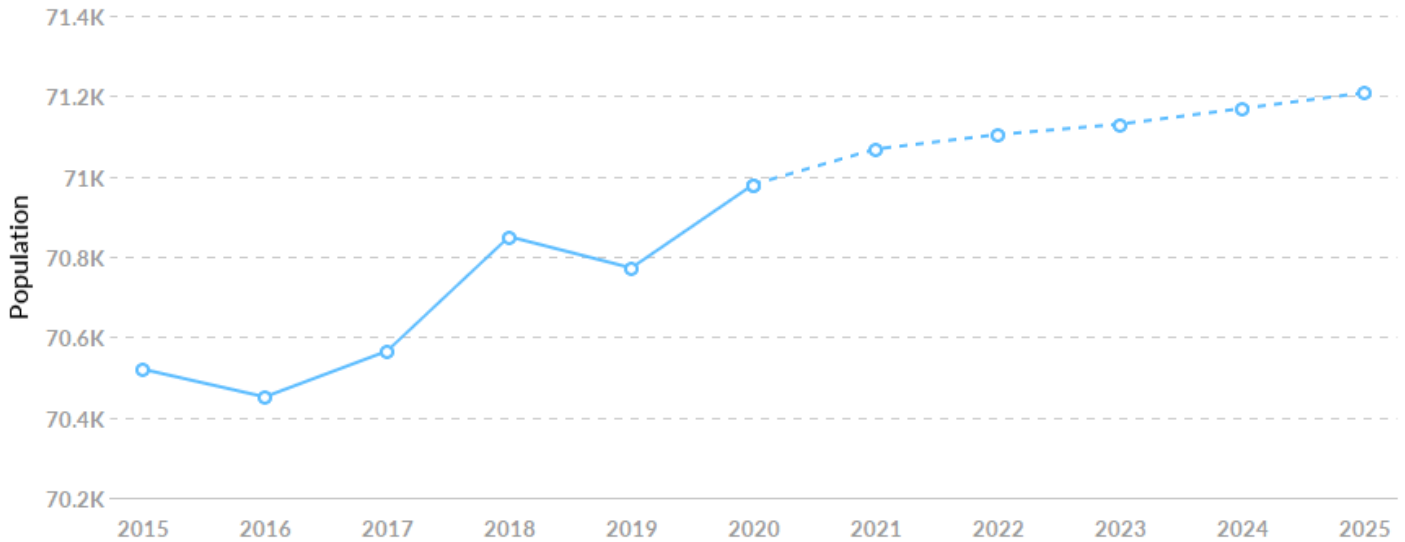

70,980

Population (2020)

Population **grew by 460** over the last 5 years and is projected to **grow by 228** over the next 5 years.

37,847

Total Regional Employment

Jobs **decreased by 1,027** over the last 5 years but are projected to **grow by 622** over the next 5 years.

Unemployment by Demographics

Unemployment by Age

Age	Unemployment (Jan 2021)	% of Age Cohort
< 22	62	3.88%
22-24	109	6.82%
25-34	390	24.41%
35-44	352	22.03%
45-54	294	18.40%
55-59	153	9.57%
60-64	138	8.64%
65+	100	6.26%
Total	1,598	100.00%

Unemployment by Ethnicity

Ethnicity	Unemployment (Jan 2021)	% of Age Cohort
Hispanic or Latino	91	5.69%
Not Hispanic or Latino	1,507	94.31%
Total	1,598	100.00%

Historic & Projected Trends

Population Trends

As of 2020 the region's population **increased by 0.7%** since 2015, growing by 460. Population is expected to **increase by 0.3%** between 2020 and 2025, adding 228.

Timeframe	Population
2015	70,520
2016	70,451
2017	70,565
2018	70,850
2019	70,772
2020	70,980
2021	71,068
2022	71,104
2023	71,130
2024	71,169
2025	71,208