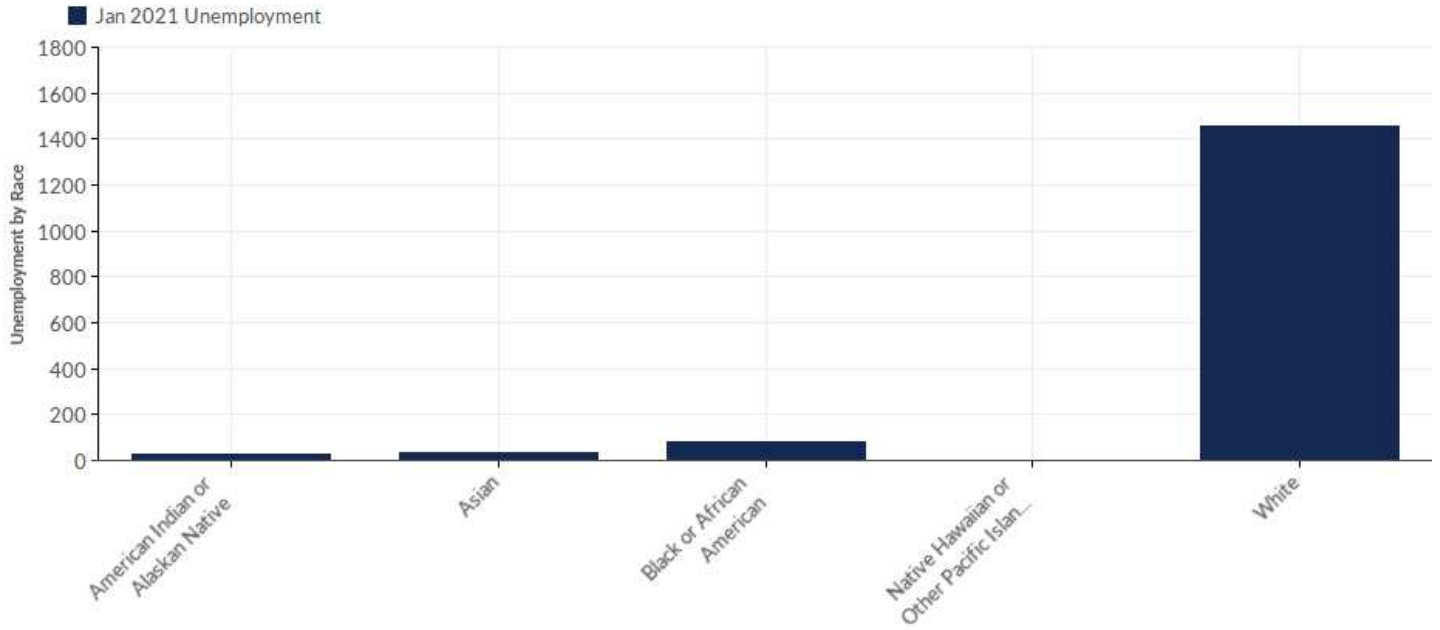

Unemployment by Demographics

Unemployment by Age

Age	Unemployment (Jan 2021)	% of Age Cohort
< 22	62	3.88%
22-24	109	6.82%
25-34	390	24.41%
35-44	352	22.03%
45-54	294	18.40%
55-59	153	9.57%
60-64	138	8.64%
65+	100	6.26%
Total	1,598	100.00%

Unemployment by Gender

Gender	Unemployment (Dec 2020)	% of Age Cohort
Females	647	40.49%
Males	951	59.51%
Total	1,598	100.00%

Unemployment by Race

Race	Unemployment (Jan 2021)	% of Age Cohort
American Indian or Alaskan Native	25	1.56%
Asian	32	2.00%
Black or African American	82	5.13%
Native Hawaiian or Other Pacific Islander	1	0.06%
White	1,458	91.24%
Total	1,598	100.00%