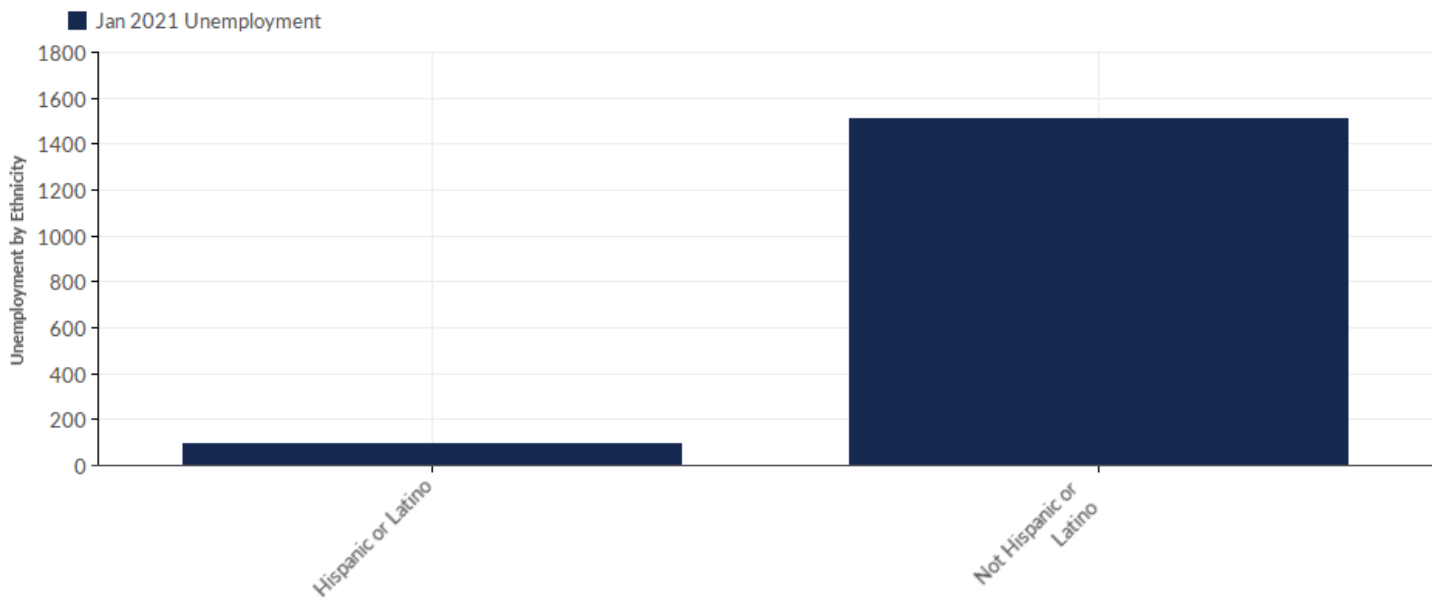

Unemployment by Ethnicity

Ethnicity	Unemployment (Jan 2021)	% of Age Cohort
Hispanic or Latino	91	5.69%
Not Hispanic or Latino	1,507	94.31%
Total	1,598	100.00%