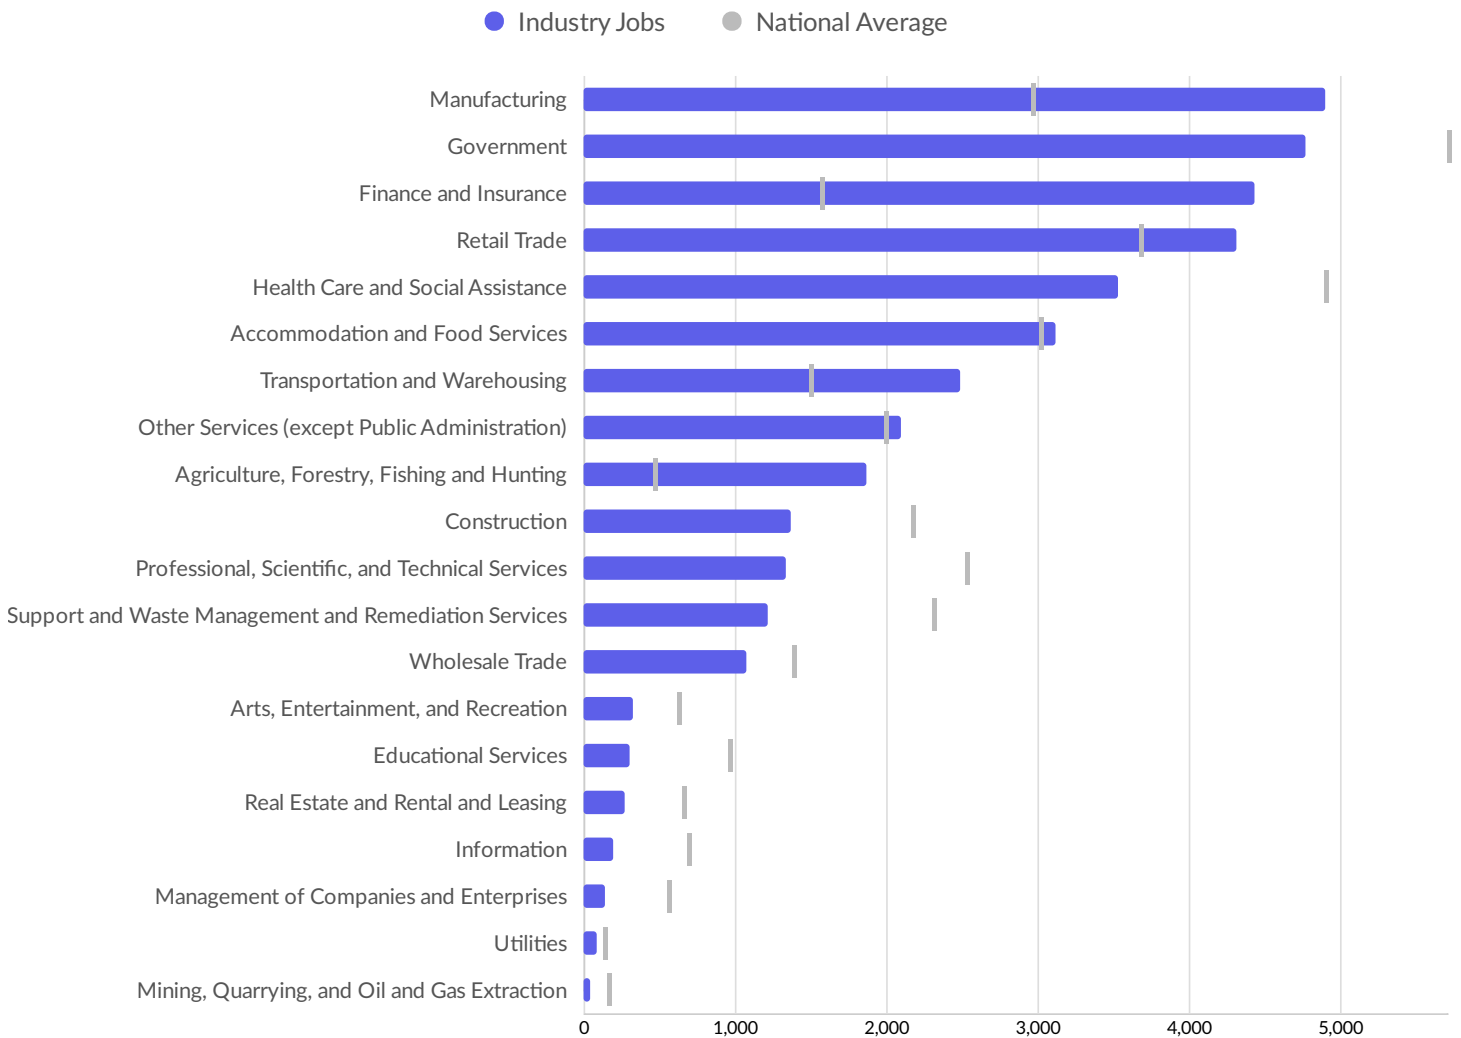

Top Industry LQ

Top Industry GRP

Top Industry Earnings

Largest Industries

Business Characteristics

5,000 Companies Employ Your Workers

Online profiles for your workers mention 5,000 companies as employers, with the top 10 appearing below. In the last 12 months, 1,684 companies in Portage County, WI posted job postings, with the top 10 appearing below.