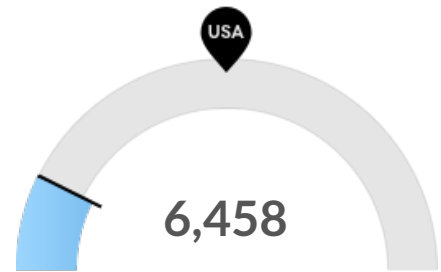

As of 2020 the region's population **increased by 0.7%** since 2015, growing by 460. Population is expected to **increase by 0.3%** between 2020 and 2025, adding 228.

Timeframe	Population
2015	70,520
2016	70,451
2017	70,565
2018	70,850
2019	70,772
2020	70,980
2021	71,068
2022	71,104
2023	71,130
2024	71,169
2025	71,208

Population Characteristics

Millennials

Portage County, WI has 12,490 millennials (ages 25-39). The national average for an area this size is 14,592.

Retiring Soon

Retirement risk is about average in Portage County, WI. The national average for an area this size is 20,808 people 55 or older, while there are 21,738 here.

Racial Diversity

Racial diversity is low in Portage County, WI. The national average for an area this size is 28,230 racially diverse people, while there are 6,458 here.

Veterans

Portage County, WI has 3,933 veterans. The national average for an area this size is 3,931.