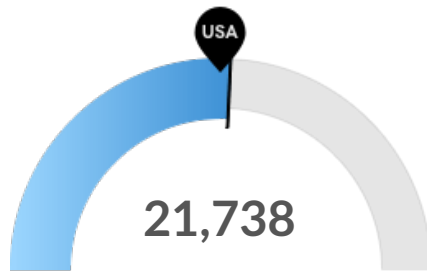

As of 2020 the region's population **increased by 0.7%** since 2015, growing by 460. Population is expected to **increase by 0.3%** between 2020 and 2025, adding 228.

Timeframe	Population
2015	70,520
2016	70,451
2017	70,565
2018	70,850
2019	70,772
2020	70,980
2021	71,068
2022	71,104
2023	71,130
2024	71,169
2025	71,208

Labor Force Participation Rate Trends

Timeframe	Labor Force Participation Rate
2016	66.80%
2017	66.83%
2018	65.51%
2019	64.64%
January - October 2020	63.19%
November 2020	64.14%
December 2020	63.98%
January 2021	61.95%

Unemployment Rate Trends

Portage County, WI had a January 2021 unemployment rate of 4.29%, **increasing from 3.82%** 5 years before.

Timeframe	Unemployment Rate
2016	3.82%
2017	3.08%
2018	3.00%
2019	3.28%
January - October 2020	5.89%
November 2020	3.96%
December 2020	4.82%
January 2021	4.29%

Population Characteristics

Millennials

Portage County, WI has 12,490 millennials (ages 25-39). The national average for an area this size is 14,592.

Retiring Soon

Retirement risk is about average in Portage County, WI. The national average for an area this size is 20,808 people 55 or older, while there are 21,738 here.