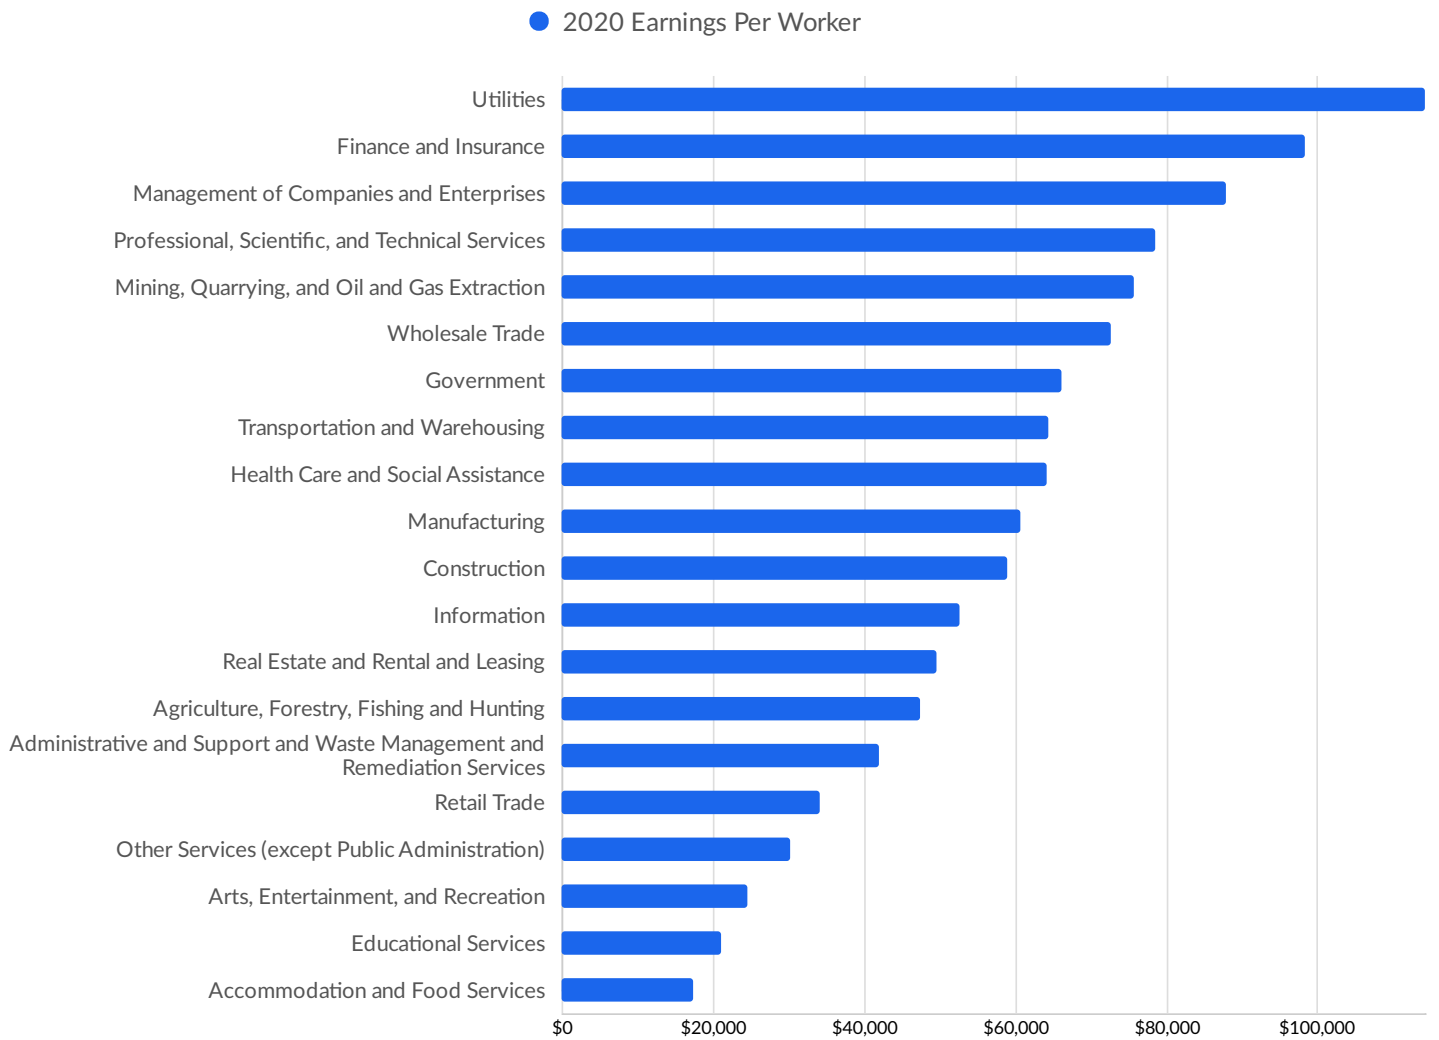

Top Industry LQ

Top Industry GRP

Top Industry Earnings

Largest Industries

Business Characteristics

5,000 Companies Employ Your Workers

Online profiles for your workers mention 5,000 companies as employers, with the top 10 appearing below. In the last 12 months, 1,684 companies in Portage County, WI posted job postings, with the top 10 appearing below.