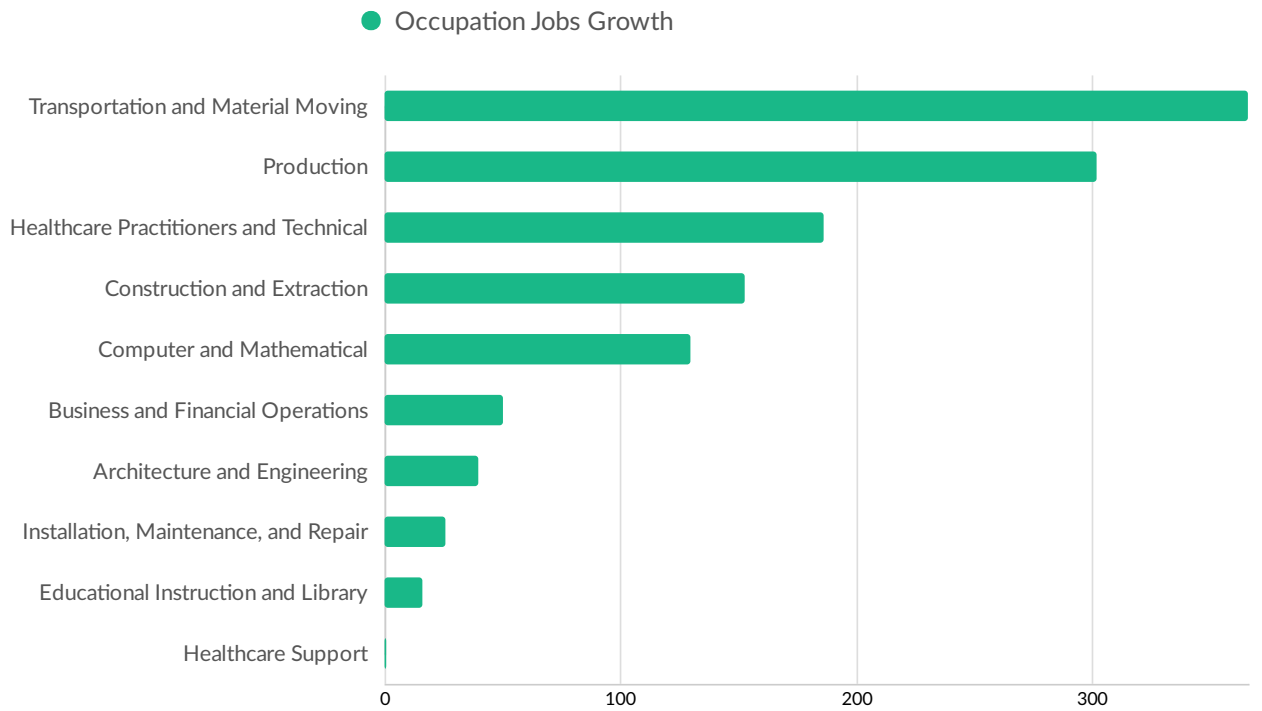

Top Growing Occupations