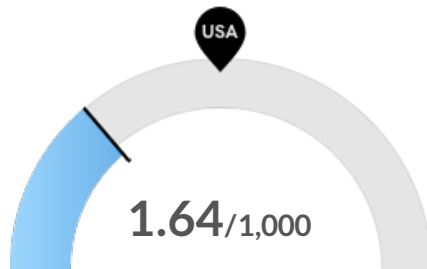

As of 2020 the region's population **increased by 0.7%** since 2015, growing by 460. Population is expected to **increase by 0.3%** between 2020 and 2025, adding 228.

Timeframe	Population
2015	70,520
2016	70,451
2017	70,565
2018	70,850
2019	70,772
2020	70,980
2021	71,068
2022	71,104
2023	71,130
2024	71,169
2025	71,208

Population Characteristics

Millennials

Portage County, WI has 12,490 millennials (ages 25-39). The national average for an area this size is 14,592.

Retiring Soon

Retirement risk is about average in Portage County, WI. The national average for an area this size is 20,808 people 55 or older, while there are 21,738 here.

Racial Diversity

Racial diversity is low in Portage County, WI. The national average for an area this size is 28,230 racially diverse people, while there are 6,458 here.

Veterans

Portage County, WI has 3,933 veterans. The national average for an area this size is 3,931.