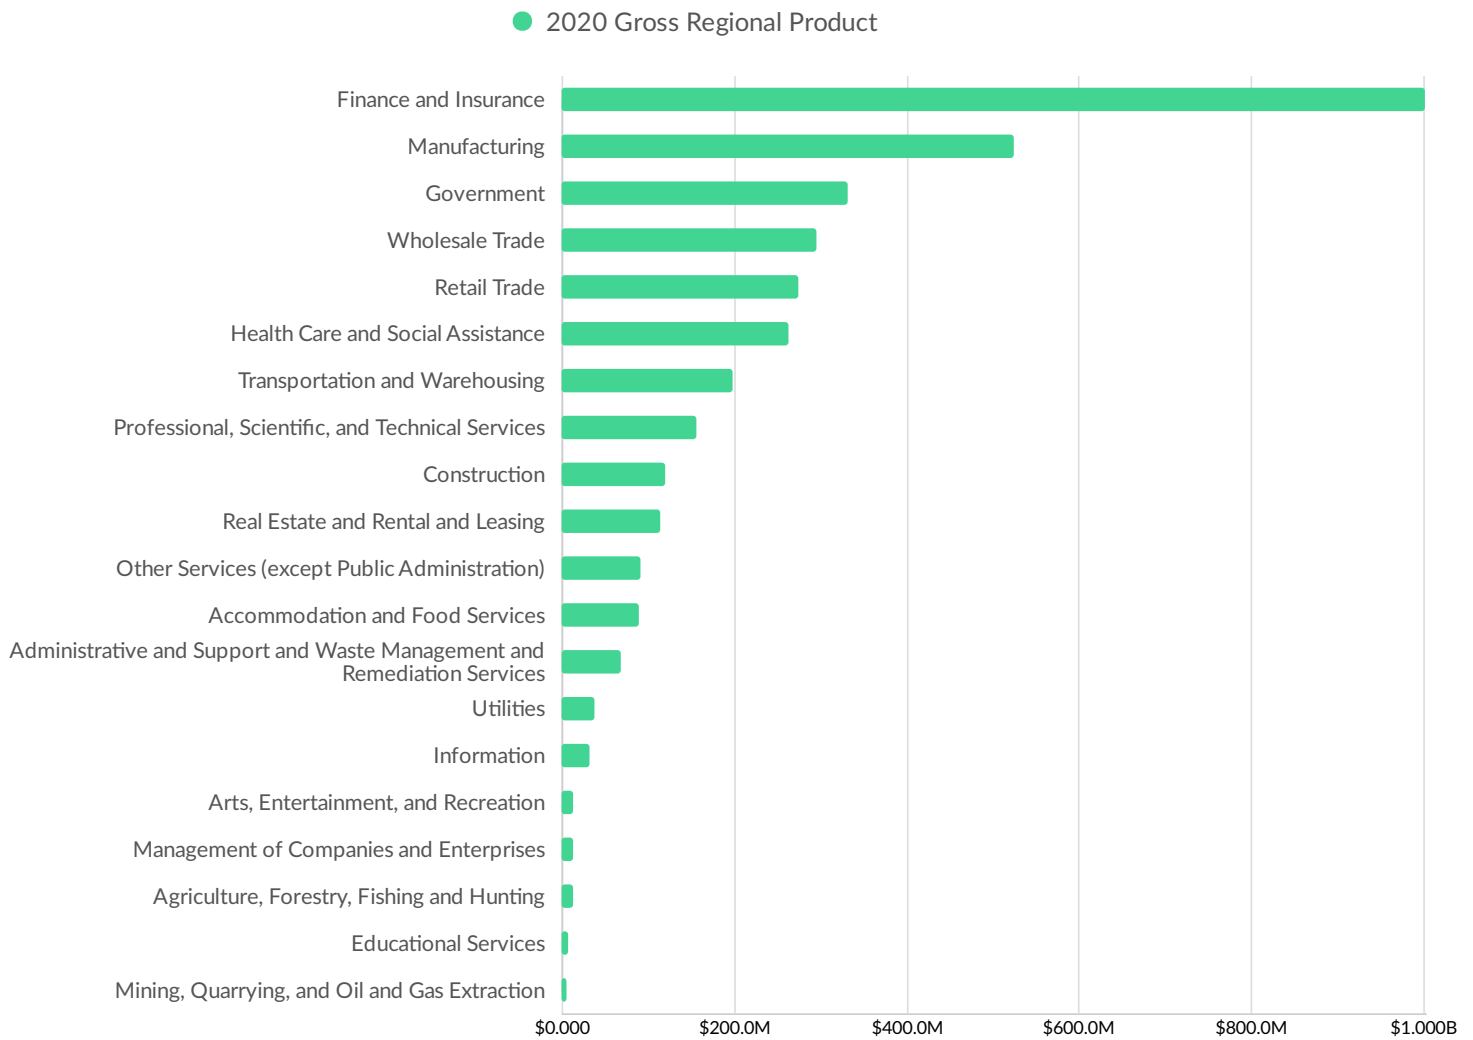

Top Industry LQ

Top Industry GRP

Top Industry Earnings

Largest Industries

Business Characteristics

5,000 Companies Employ Your Workers

Online profiles for your workers mention 5,000 companies as employers, with the top 10 appearing below. In the last 12 months, 1,684 companies in Portage County, WI posted job postings, with the top 10 appearing below.