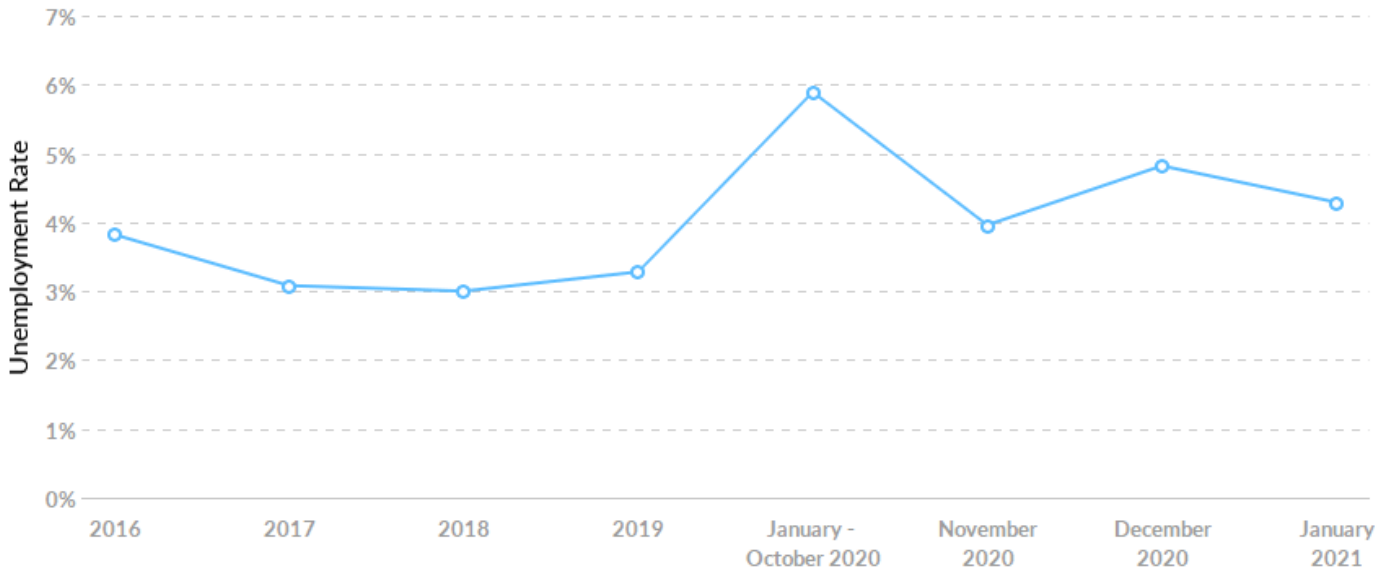

Unemployment Rate Trends

Portage County, WI had a January 2021 unemployment rate of 4.29%, **increasing from 3.82%** 5 years before.

Timeframe	Unemployment Rate
2016	3.82%
2017	3.08%
2018	3.00%
2019	3.28%
January - October 2020	5.89%
November 2020	3.96%
December 2020	4.82%
January 2021	4.29%