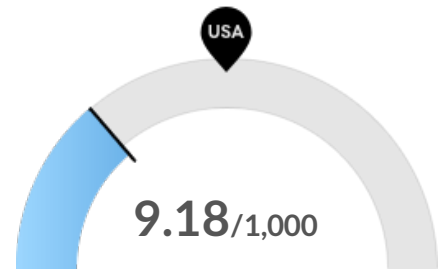

As of 2020 the region's population **increased by 0.7%** since 2015, growing by 460. Population is expected to **increase by 0.3%** between 2020 and 2025, adding 228.

Timeframe	Population
2015	70,520
2016	70,451
2017	70,565
2018	70,850
2019	70,772
2020	70,980
2021	71,068
2022	71,104
2023	71,130
2024	71,169
2025	71,208

Population Characteristics

Millennials

Portage County, WI has 12,490 millennials (ages 25-39). The national average for an area this size is 14,592.

Retiring Soon

Retirement risk is about average in Portage County, WI. The national average for an area this size is 20,808 people 55 or older, while there are 21,738 here.

Racial Diversity

Racial diversity is low in Portage County, WI. The national average for an area this size is 28,230 racially diverse people, while there are 6,458 here.

Veterans

Portage County, WI has 3,933 veterans. The national average for an area this size is 3,931.

Violent Crime

Portage County, WI has 1.64 violent crimes per 1,000 people. The national rate is 3.53 per 1,000 people.

Property Crime

Portage County, WI has 9.18 property crimes per 1,000 people. The national rate is 19.79 per 1,000 people.