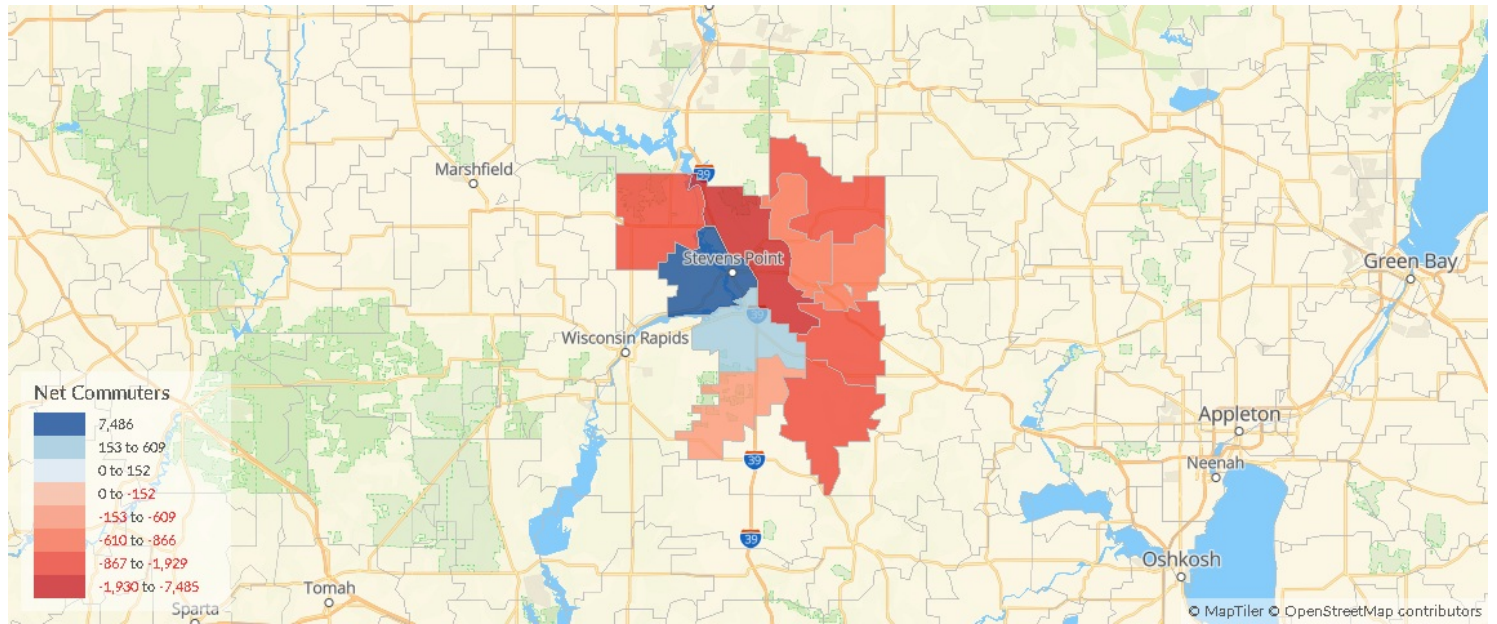

Place of Work vs Place of Residence

Understanding where talent in Portage County, WI currently works compared to where talent lives can help you optimize site decisions.

Where Talent Works

ZIP	Name	2020 Employment
54481	Stevens Point, WI (in Po...	22,249
54467	Plover, WI (in Portage c...	8,374
54482	Stevens Point, WI (in Po...	3,085
54406	Amherst, WI (in Portage...	1,157
54921	Bancroft, WI (in Portage...	891

Where Talent Lives

ZIP	Name	2020 Workers
54481	Stevens Point, WI (in Po...	14,764
54467	Plover, WI (in Portage c...	8,221
54482	Stevens Point, WI (in Po...	5,015
54406	Amherst, WI (in Portage...	2,109
54443	Junction City, WI (in Por...	1,457