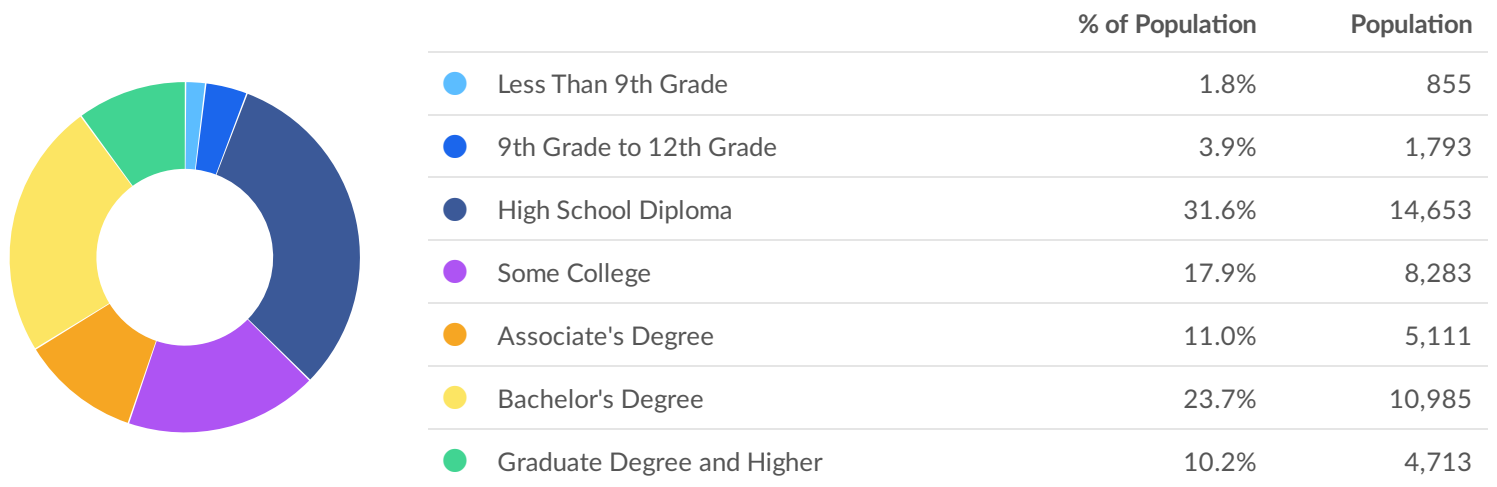

Educational Attainment

Concerning educational attainment, **23.7% of Portage County, WI residents possess a Bachelor's Degree** (3.6% above the national average), and **11.0% hold an Associate's Degree** (2.4% above the national average).