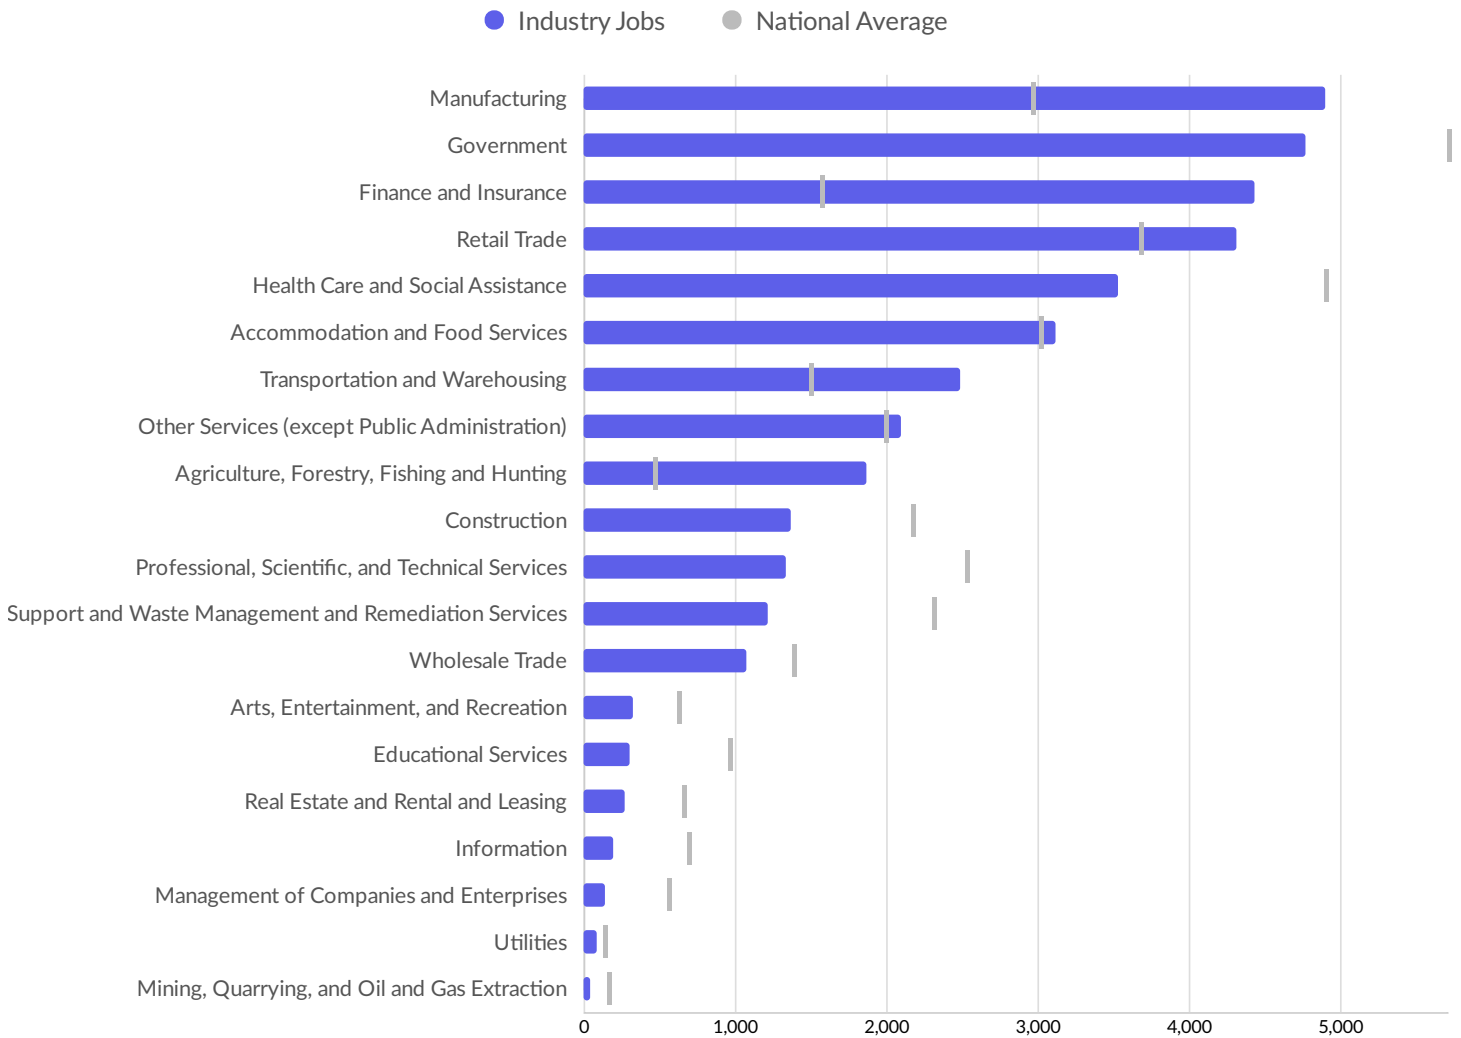

Top Following Counties	Migrations
Green County, WI	1
Kenosha County, WI	1
Florence County, WI	1
Juneau County, WI	1
Burnett County, WI	1
Pulaski County, AR	1

Industry Characteristics

Largest Industries