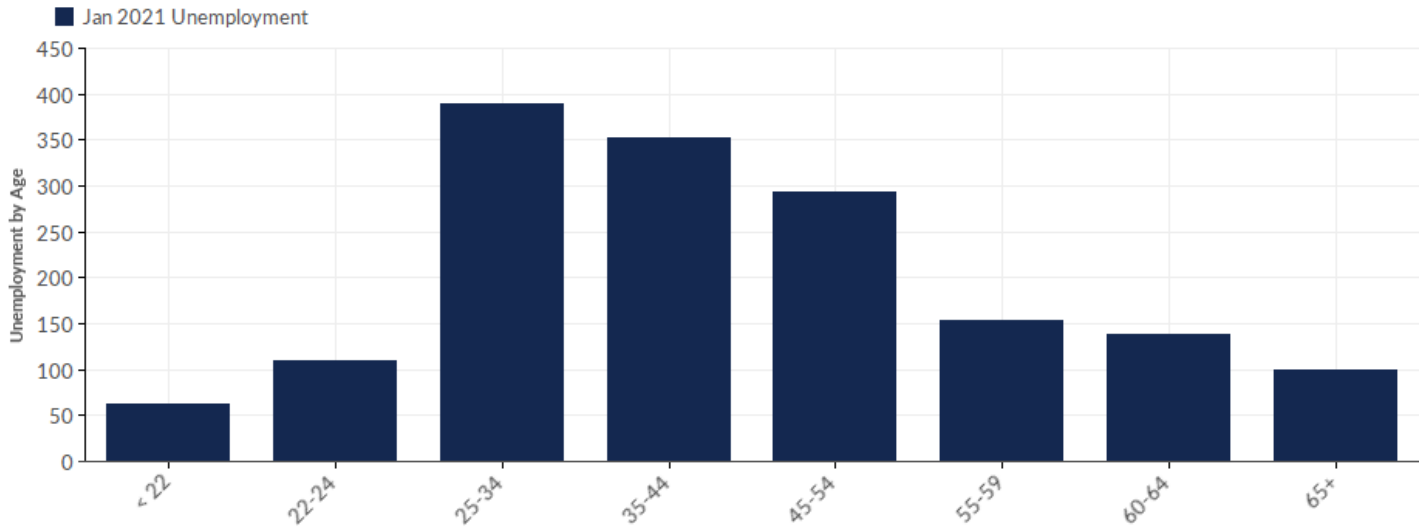

	Population (2020)	Labor Force (2020)	Jobs (2020)	Cost of Living	GRP	Imports	Exports
Region	70,980	38,353	37,847	99.1	\$3.95B	\$5.40B	\$5.07B
NCWRPC	440,608	224,830	222,893	99.4	\$21.99B	\$30.45B	\$28.78B
Wisconsin	5,844,919	3,094,138	3,117,826	100.0	\$333.28B	\$320.20B	\$341.40B

2020 Labor Force Breakdown

Educational Attainment

Concerning educational attainment, **23.7% of Portage County, WI residents possess a Bachelor's Degree** (3.6% above the national average), and **11.0% hold an Associate's Degree** (2.4% above the national average).

Unemployment by Demographics

Unemployment by Age

Age	Unemployment (Jan 2021)	% of Age Cohort
< 22	62	3.88%
22-24	109	6.82%
25-34	390	24.41%
35-44	352	22.03%
45-54	294	18.40%
55-59	153	9.57%
60-64	138	8.64%
65+	100	6.26%
Total	1,598	100.00%