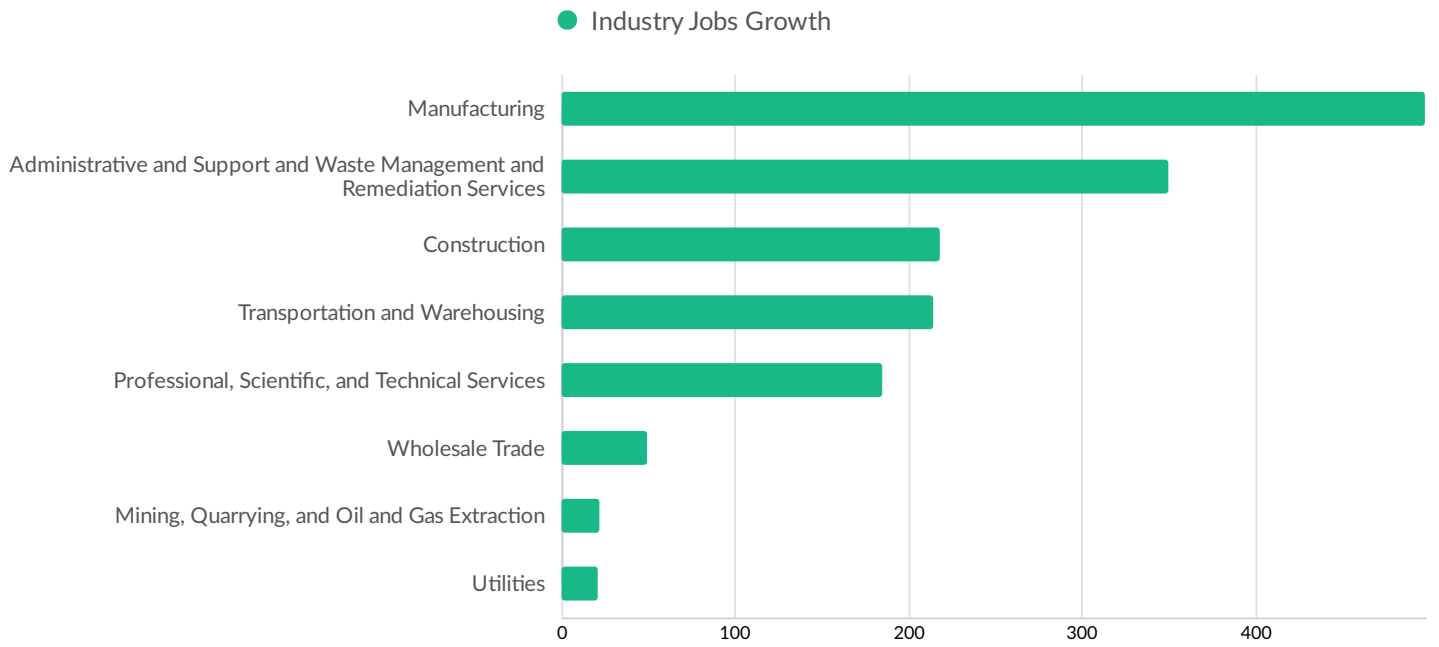

Top Growing Industries