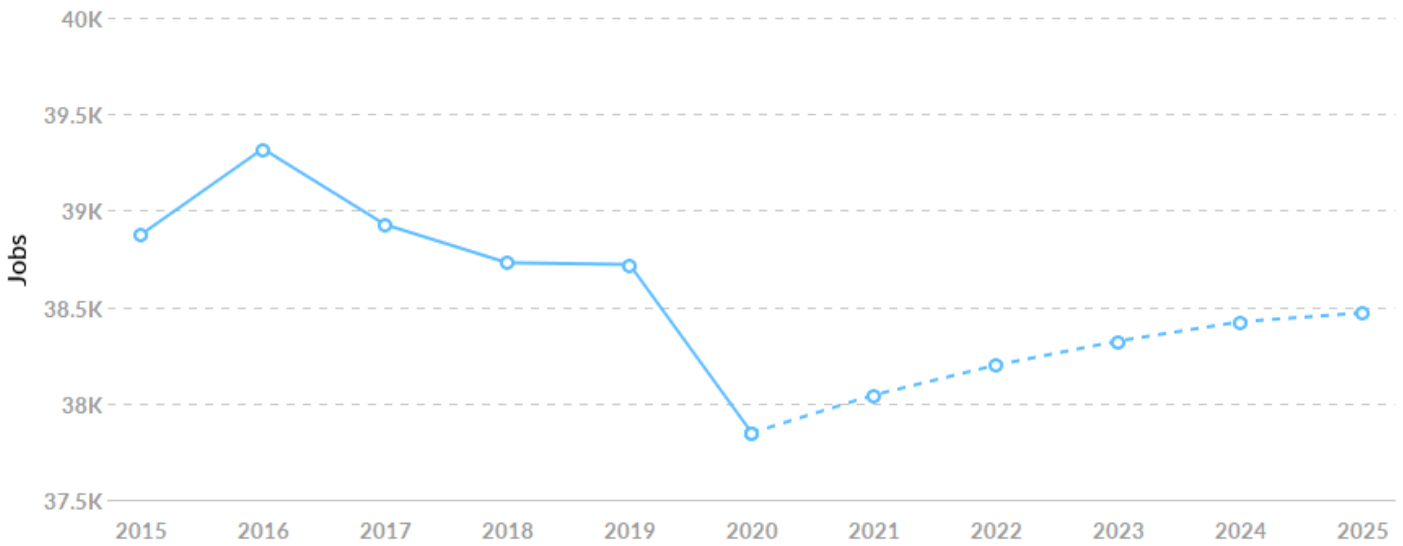

Job Trends

From 2015 to 2020, jobs declined by 2.6% in Portage County, WI from 38,874 to 37,847. This change fell short of the national growth rate of 3.1% by 5.7%.

Timeframe	Jobs
2015	38,874
2016	39,320
2017	38,927
2018	38,729
2019	38,720
2020	37,847
2021	38,043
2022	38,198
2023	38,323
2024	38,423
2025	38,469