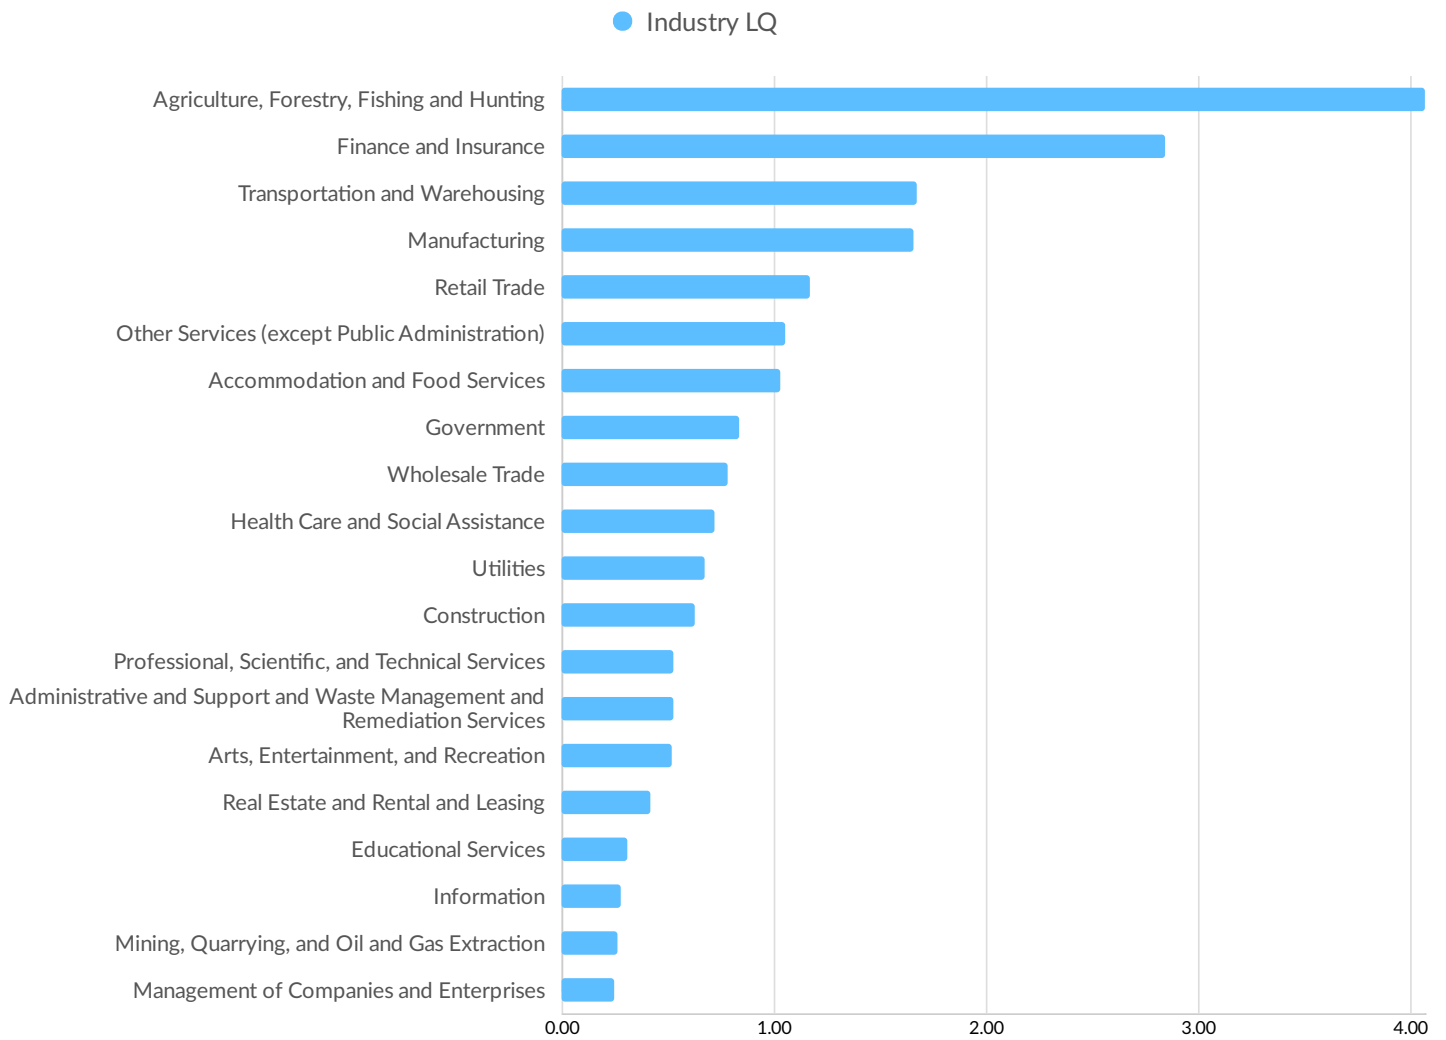

Top Industry LQ

Top Industry GRP

Top Industry Earnings

Largest Industries

Business Characteristics

5,000 Companies Employ Your Workers

Online profiles for your workers mention 5,000 companies as employers, with the top 10 appearing below. In the last 12 months, 1,684 companies in Portage County, WI posted job postings, with the top 10 appearing below.