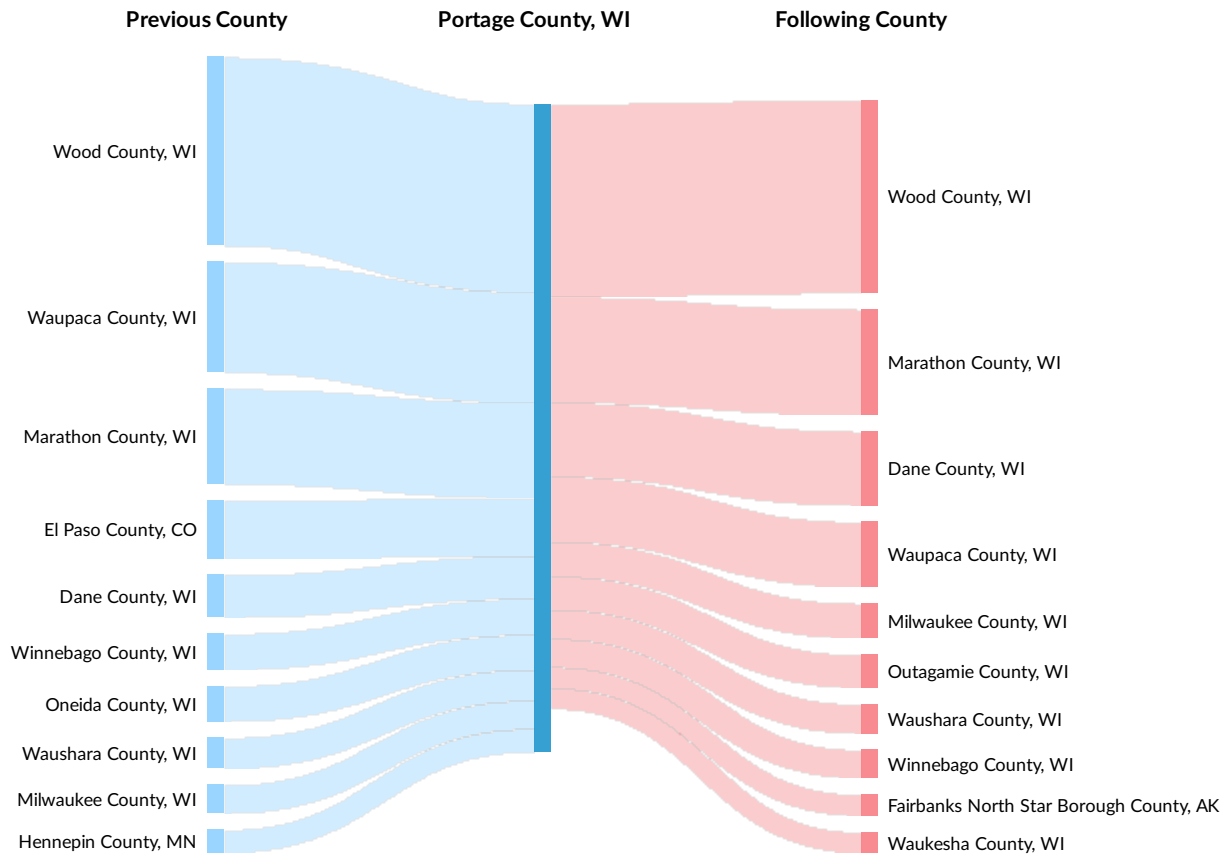

Inbound and Outbound Migration

The table below analyzes past and current residents of Portage County, WI. The left column shows residents of other counties migrating to Portage County, WI. The right column shows residents migrating from Portage County, WI to other counties.

As of 2018, 419 people have migrated from Wood County, WI to Portage County, WI. In the same year, 429 people left Portage County, WI migrating to Wood County, WI. The total Net Migration for Portage County, WI in 2018 was 176.

Top Previous Counties	Migrations
Wood County, WI	419
Waupaca County, WI	246
Marathon County, WI	212
El Paso County, CO	129
Dane County, WI	95
Winnebago County, WI	80