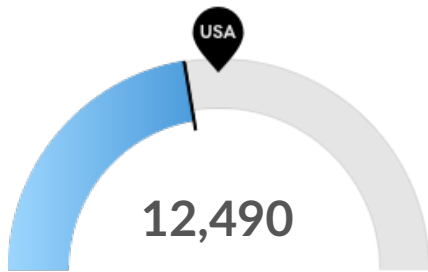

As of 2020 the region's population **increased by 0.7%** since 2015, growing by 460. Population is expected to **increase by 0.3%** between 2020 and 2025, adding 228.

Timeframe	Population
2015	70,520
2016	70,451
2017	70,565
2018	70,850
2019	70,772
2020	70,980
2021	71,068
2022	71,104
2023	71,130
2024	71,169
2025	71,208

Job Trends

From 2015 to 2020, jobs declined by 2.6% in Portage County, WI from 38,874 to 37,847. This change fell short of the national growth rate of 3.1% by 5.7%.

Timeframe	Jobs
2015	38,874
2016	39,320
2017	38,927
2018	38,729
2019	38,720
2020	37,847
2021	38,043
2022	38,198
2023	38,323
2024	38,423
2025	38,469

Labor Force Participation Rate Trends

Timeframe	Labor Force Participation Rate
2016	66.80%
2017	66.83%
2018	65.51%
2019	64.64%
January - October 2020	63.19%
November 2020	64.14%
December 2020	63.98%
January 2021	61.95%

Population Characteristics

Millennials

Portage County, WI has 12,490 millennials (ages 25-39). The national average for an area this size is 14,592.

Retiring Soon

Retirement risk is about average in Portage County, WI. The national average for an area this size is 20,808 people 55 or older, while there are 21,738 here.