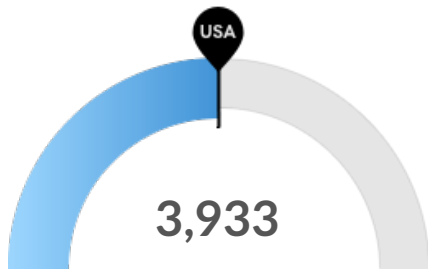

Population Characteristics

Millennials

Portage County, WI has 12,490 millennials (ages 25-39). The national average for an area this size is 14,592.

Retiring Soon

Retirement risk is about average in Portage County, WI. The national average for an area this size is 20,808 people 55 or older, while there are 21,738 here.

Racial Diversity

Racial diversity is low in Portage County, WI. The national average for an area this size is 28,230 racially diverse people, while there are 6,458 here.

Veterans

Portage County, WI has 3,933 veterans. The national average for an area this size is 3,931.