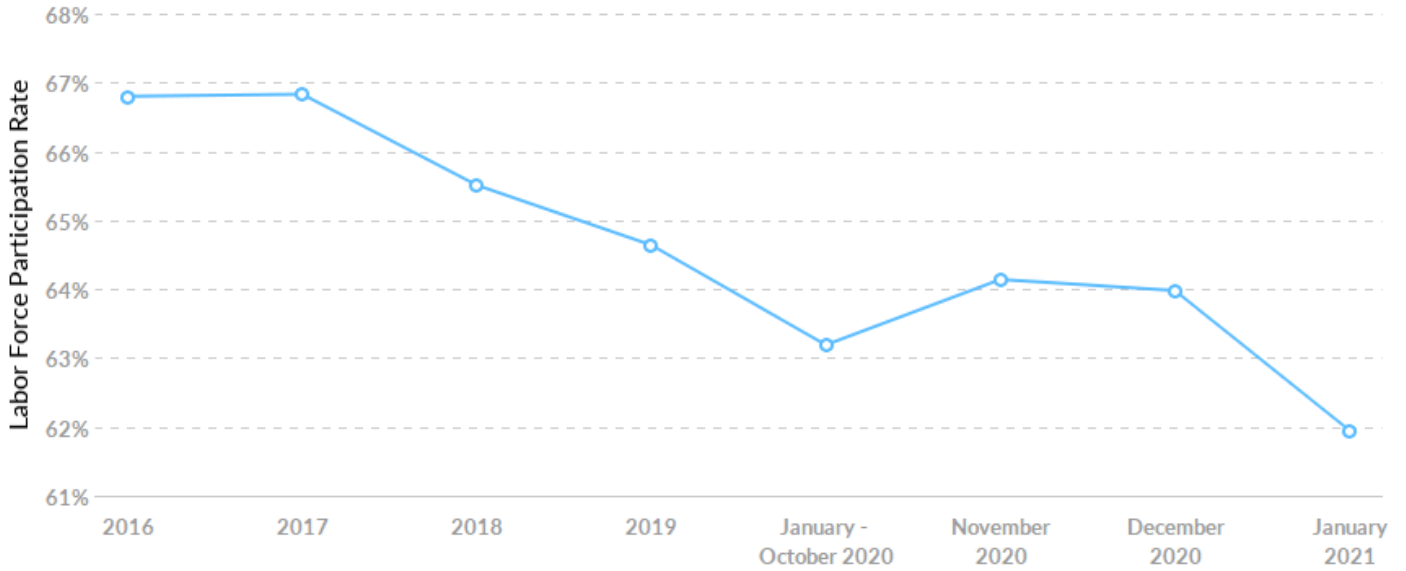

As of 2020 the region's population **increased by 0.7%** since 2015, growing by 460. Population is expected to **increase by 0.3%** between 2020 and 2025, adding 228.

Timeframe	Population
2015	70,520
2016	70,451
2017	70,565
2018	70,850
2019	70,772
2020	70,980
2021	71,068
2022	71,104
2023	71,130
2024	71,169
2025	71,208

Labor Force Participation Rate Trends

Timeframe	Labor Force Participation Rate
2016	66.80%
2017	66.83%
2018	65.51%
2019	64.64%
January - October 2020	63.19%
November 2020	64.14%
December 2020	63.98%
January 2021	61.95%