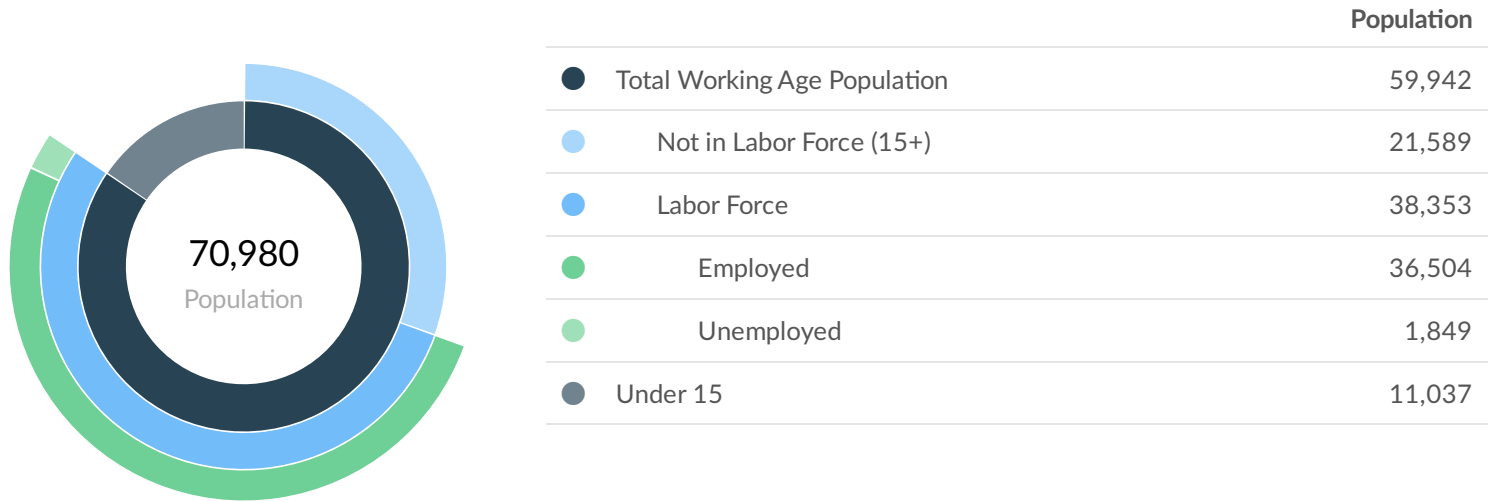

2020 Labor Force Breakdown