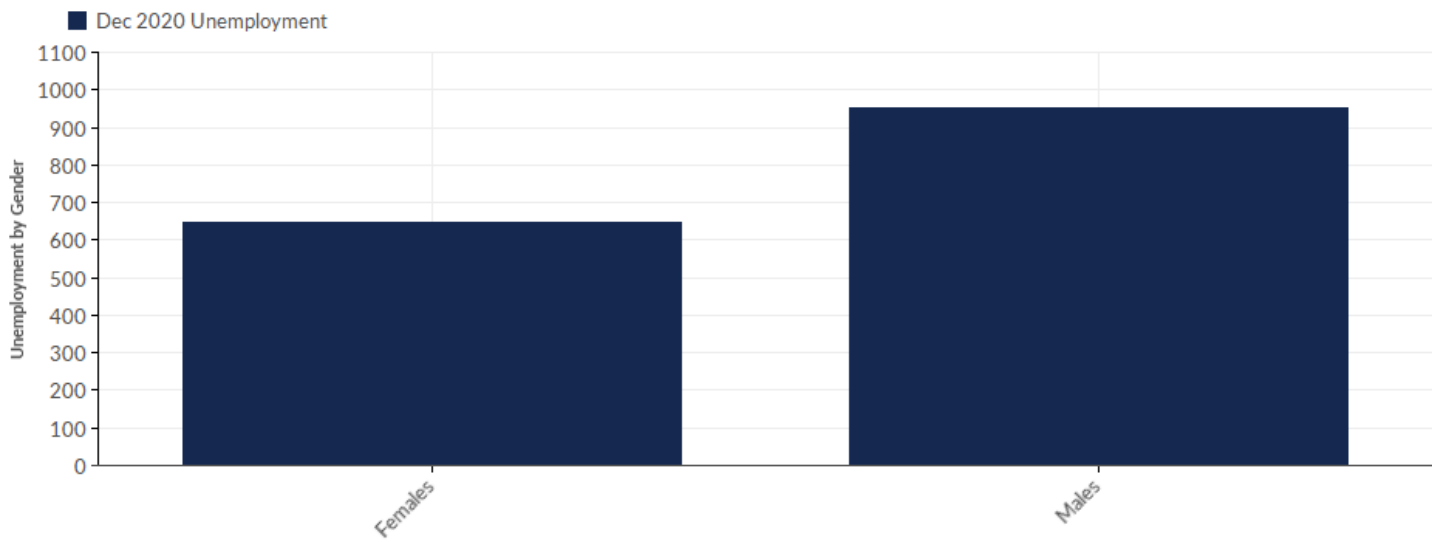

Unemployment by Gender

Gender	Unemployment (Dec 2020)	% of Age Cohort
Females	647	40.49%
Males	951	59.51%
Total	1,598	100.00%