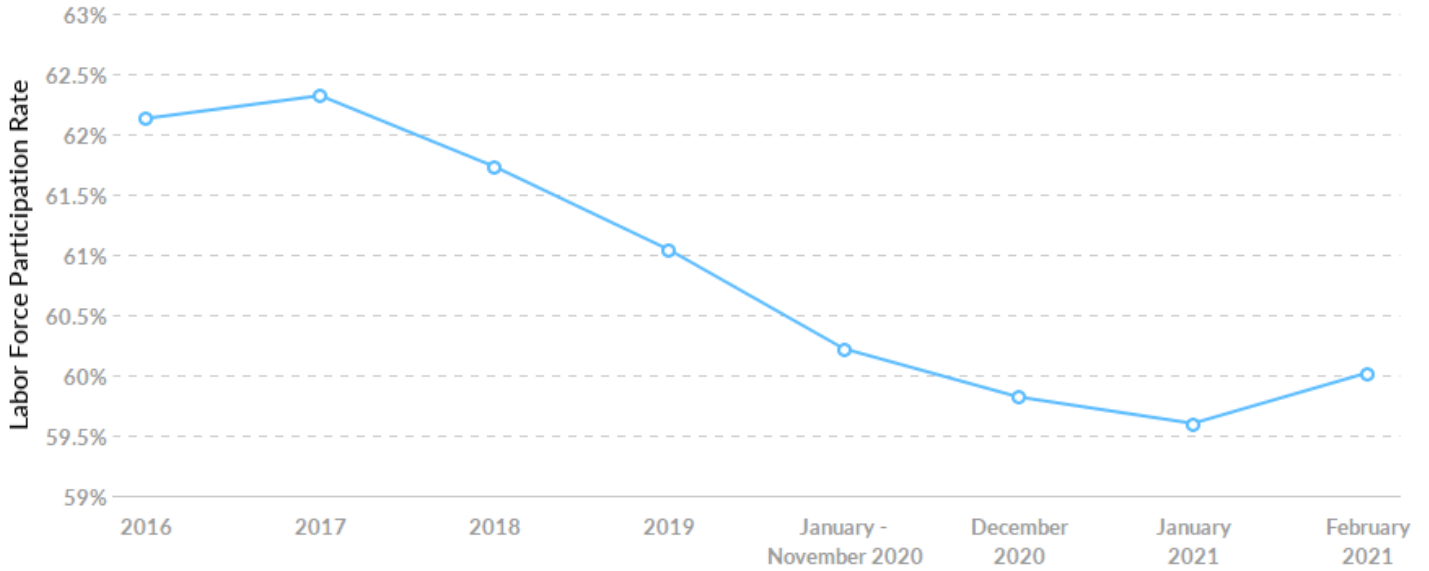

As of 2020 the region's population **increased by 0.8%** since 2015, growing by 3,327. Population is expected to **increase by 1.0%** between 2020 and 2025, adding 4,511.

Timeframe	Population
2015	438,188
2016	437,865
2017	438,230
2018	439,417
2019	439,946
2020	441,515
2021	442,788
2022	443,943
2023	444,877
2024	445,534
2025	446,026

Job Trends

From 2015 to 2020, jobs declined by 2.6% in NCWRPC from 225,819 to 219,922. This change fell short of the national growth rate of 1.3% by 3.9%.

Timeframe	Jobs
2015	225,819
2016	227,271
2017	227,252
2018	228,404
2019	228,444
2020	219,922
2021	220,741
2022	221,401
2023	221,950
2024	222,415
2025	222,642

Labor Force Participation Rate Trends

Timeframe	Labor Force Participation Rate
2016	62.13%
2017	62.32%
2018	61.73%
2019	61.04%
January - November 2020	60.22%
December 2020	59.82%
January 2021	59.60%
February 2021	60.02%