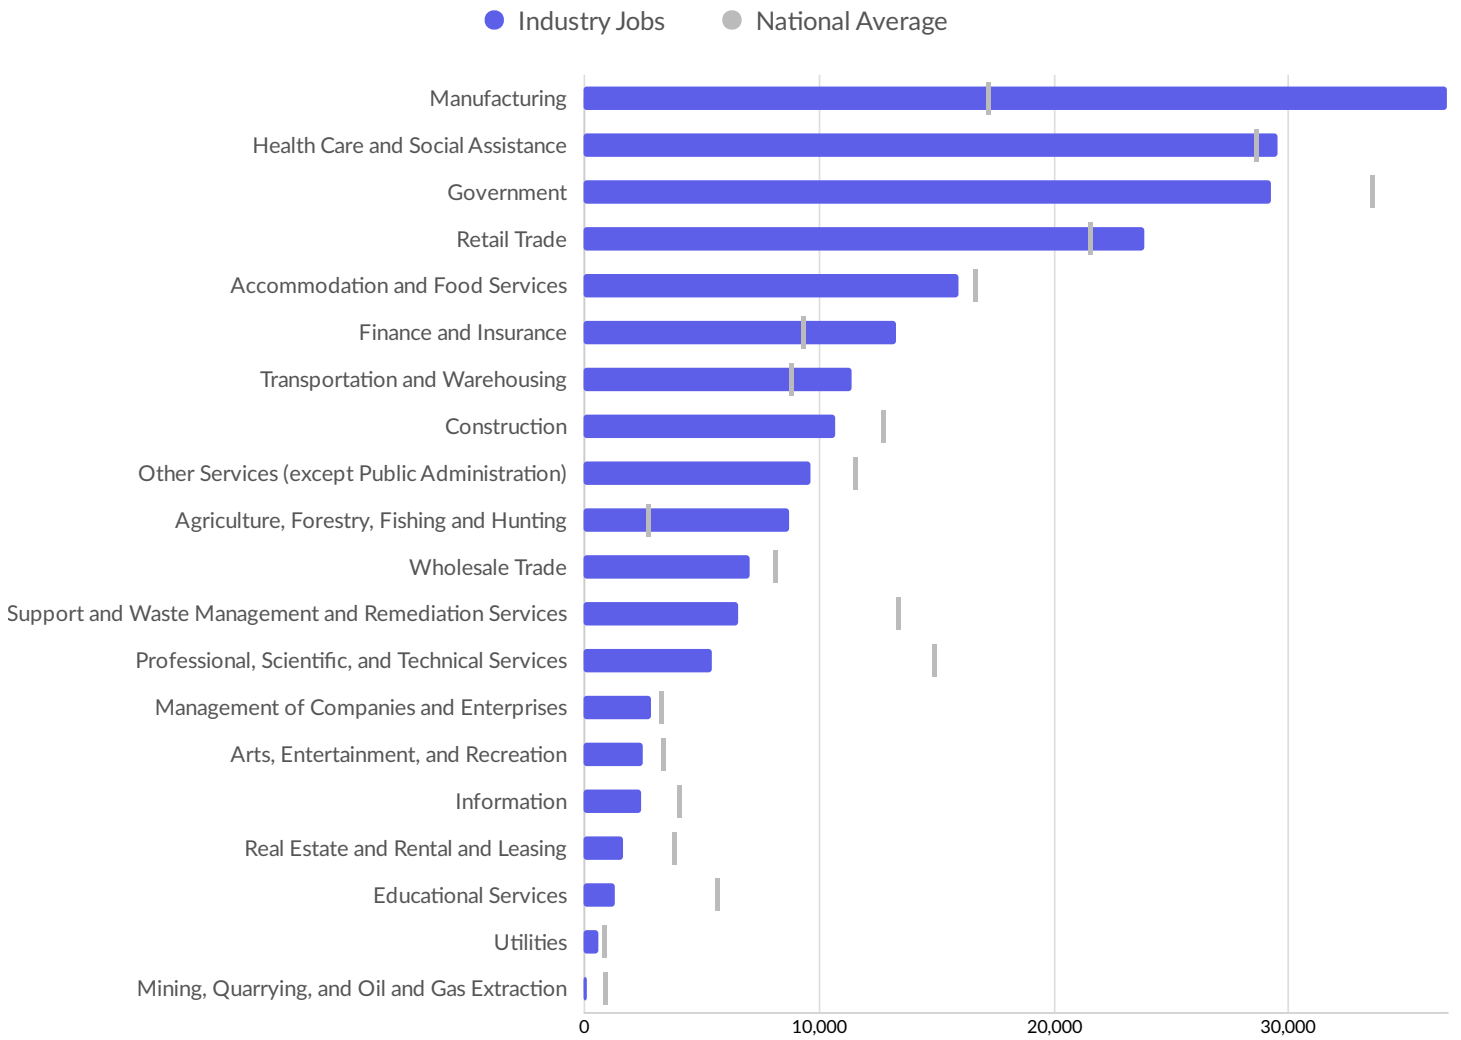

Top Following Counties	Migrations
Whiteside County, IL	0
Mills County, IA	0

Industry Characteristics

Largest Industries