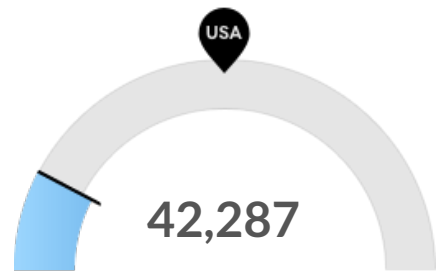

Unemployment Rate Trends

Your areas had a February 2021 unemployment rate of 5.20%, **increasing from 4.19% 5 years before.**

Timeframe	Unemployment Rate
2016	4.19%
2017	3.44%
2018	3.20%
2019	3.45%
January - November 2020	6.32%
December 2020	4.25%
January 2021	4.78%
February 2021	5.20%

Population Characteristics

Millennials

Your area has 73,755 millennials (ages 25-39). The national average for an area this size is 90,710.

Retiring Soon

Retirement risk is high in your area. The national average for an area this size is 129,350 people 55 or older, while there are 163,209 here.

Racial Diversity

Racial diversity is low in your area. The national average for an area this size is 175,488 racially diverse people, while there are 42,287 here.

Veterans

Your area has 31,222 veterans. The national average for an area this size is 24,434.

Violent Crime

Your area has 1.63 violent crimes per 1,000 people. The national rate is 3.53 per 1,000 people.

Property Crime

Your area has 9.94 property crimes per 1,000 people. The national rate is 19.79 per 1,000 people.