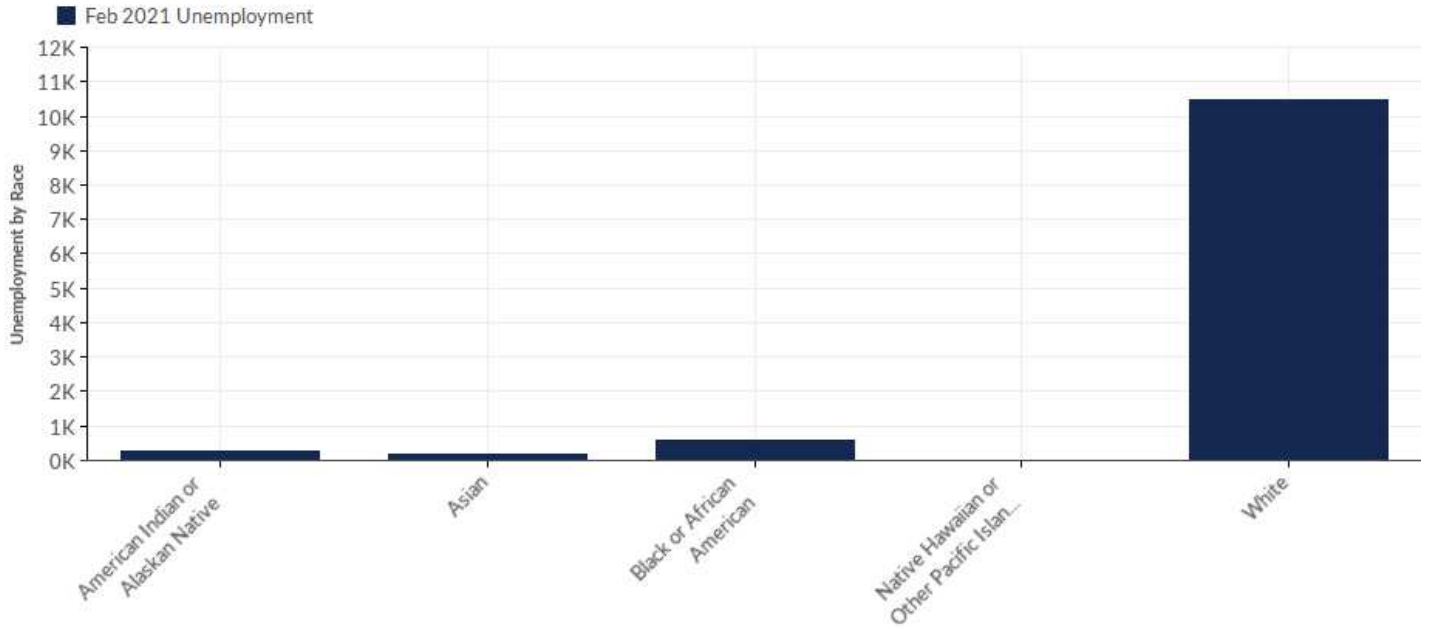

2020 Labor Force Breakdown

Educational Attainment

Concerning educational attainment, **16.3%** of the selected regions' residents possess a **Bachelor's Degree** (3.7% below the national average), and **12.1%** hold an **Associate's Degree** (3.5% above the national average).

Unemployment by Demographics

Unemployment by Age

Age	Unemployment (Feb 2021)	% of Age Cohort
< 22	373	3.24%
22-24	583	5.07%
25-34	2,553	22.18%
35-44	2,520	21.90%
45-54	2,253	19.58%
55-59	1,284	11.16%
60-64	1,092	9.49%
65+	850	7.39%
Total	11,509	100.00%

Unemployment by Gender

Gender	Unemployment (Feb 2021)	% of Age Cohort
Females	4,208	36.56%
Males	7,301	63.44%
Total	11,509	100.00%

Unemployment by Race

Race	Unemployment (Feb 2021)	% of Age Cohort
American Indian or Alaskan Native	249	2.16%
Asian	168	1.46%
Black or African American	590	5.13%
Native Hawaiian or Other Pacific Islander	17	0.15%
White	10,485	91.10%
Total	11,509	100.00%