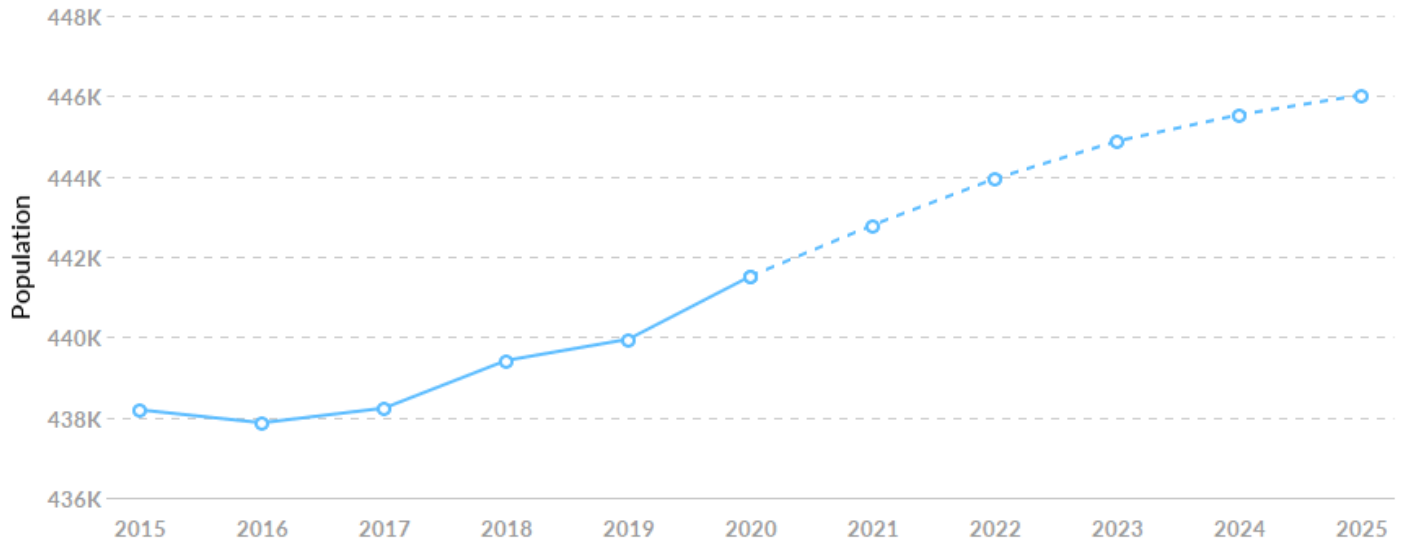

Unemployment by Demographics

Unemployment by Age

Age	Unemployment (Feb 2021)	% of Age Cohort
< 22	373	3.24%
22-24	583	5.07%
25-34	2,553	22.18%
35-44	2,520	21.90%
45-54	2,253	19.58%
55-59	1,284	11.16%
60-64	1,092	9.49%
65+	850	7.39%
Total	11,509	100.00%

Unemployment by Ethnicity

Ethnicity	Unemployment (Feb 2021)	% of Age Cohort
Hispanic or Latino	440	3.82%
Not Hispanic or Latino	11,069	96.18%
Total	11,509	100.00%

Historic & Projected Trends

Population Trends

As of 2020 the region's population **increased by 0.8%** since 2015, growing by 3,327. Population is expected to **increase by 1.0%** between 2020 and 2025, adding 4,511.

Timeframe	Population
2015	438,188
2016	437,865
2017	438,230
2018	439,417
2019	439,946
2020	441,515
2021	442,788
2022	443,943
2023	444,877
2024	445,534
2025	446,026

Job Trends

From 2015 to 2020, jobs declined by 2.6% in NCWRPC from 225,819 to 219,922. This change fell short of the national growth rate of 1.3% by 3.9%.

Timeframe	Jobs
2015	225,819
2016	227,271
2017	227,252
2018	228,404
2019	228,444
2020	219,922
2021	220,741
2022	221,401
2023	221,950
2024	222,415
2025	222,642