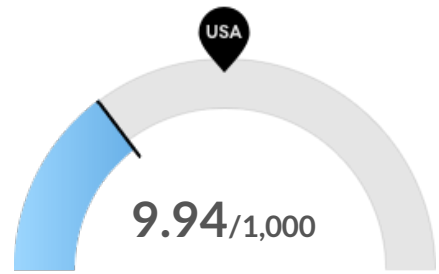

Unemployment Rate Trends

Your areas had a February 2021 unemployment rate of 5.20%, **increasing from 4.19% 5 years before.**

Timeframe	Unemployment Rate
2016	4.19%
2017	3.44%
2018	3.20%
2019	3.45%
January - November 2020	6.32%
December 2020	4.25%
January 2021	4.78%
February 2021	5.20%

Population Characteristics

Millennials

Your area has 73,755 millennials (ages 25-39). The national average for an area this size is 90,710.

Retiring Soon

Retirement risk is high in your area. The national average for an area this size is 129,350 people 55 or older, while there are 163,209 here.

Racial Diversity

Racial diversity is low in your area. The national average for an area this size is 175,488 racially diverse people, while there are 42,287 here.

Veterans

Your area has 31,222 veterans. The national average for an area this size is 24,434.

Violent Crime

Your area has 1.63 violent crimes per 1,000 people. The national rate is 3.53 per 1,000 people.

Property Crime

Your area has 9.94 property crimes per 1,000 people. The national rate is 19.79 per 1,000 people.