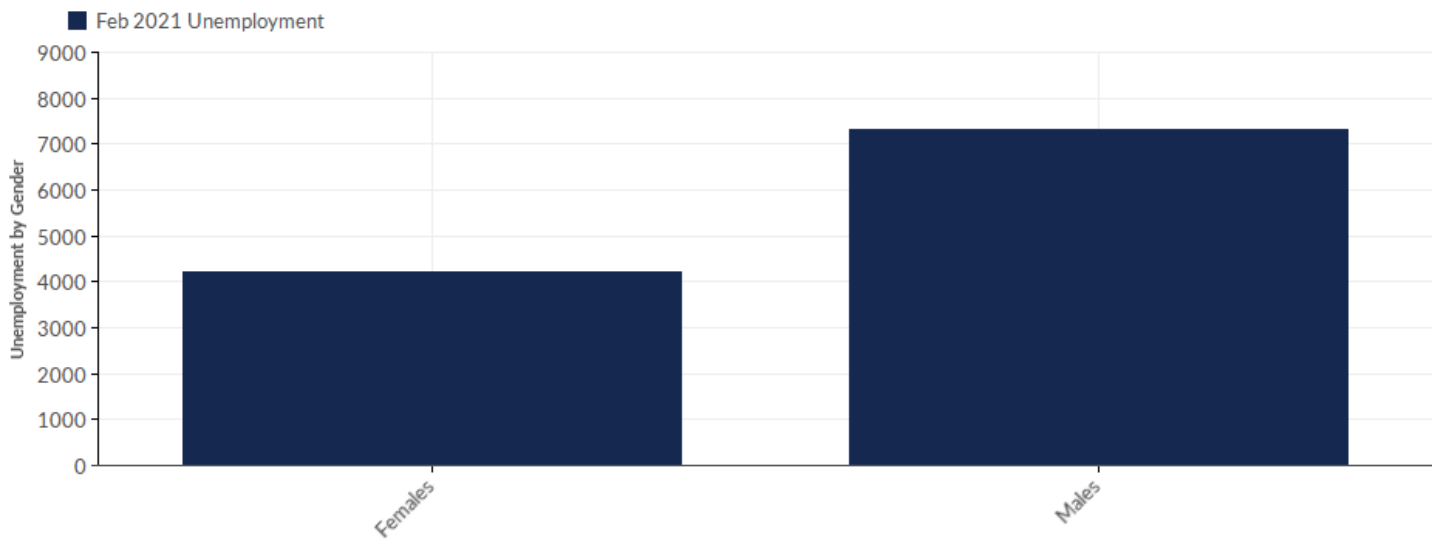

Unemployment by Gender

Gender	Unemployment (Feb 2021)	% of Age Cohort
Females	4,208	36.56%
Males	7,301	63.44%
Total	11,509	100.00%