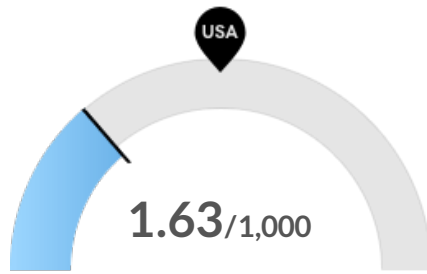

Unemployment Rate Trends

Your areas had a February 2021 unemployment rate of 5.20%, **increasing from 4.19% 5 years before.**

Timeframe	Unemployment Rate
2016	4.19%
2017	3.44%
2018	3.20%
2019	3.45%
January - November 2020	6.32%
December 2020	4.25%
January 2021	4.78%
February 2021	5.20%

Population Characteristics

Millennials

Your area has 73,755 millennials (ages 25-39). The national average for an area this size is 90,710.

Retiring Soon

Retirement risk is high in your area. The national average for an area this size is 129,350 people 55 or older, while there are 163,209 here.

Racial Diversity

Racial diversity is low in your area. The national average for an area this size is 175,488 racially diverse people, while there are 42,287 here.

Veterans

Your area has 31,222 veterans. The national average for an area this size is 24,434.

Violent Crime

Your area has 1.63 violent crimes per 1,000 people. The national rate is 3.53 per 1,000 people.

Property Crime

Your area has 9.94 property crimes per 1,000 people. The national rate is 19.79 per 1,000 people.