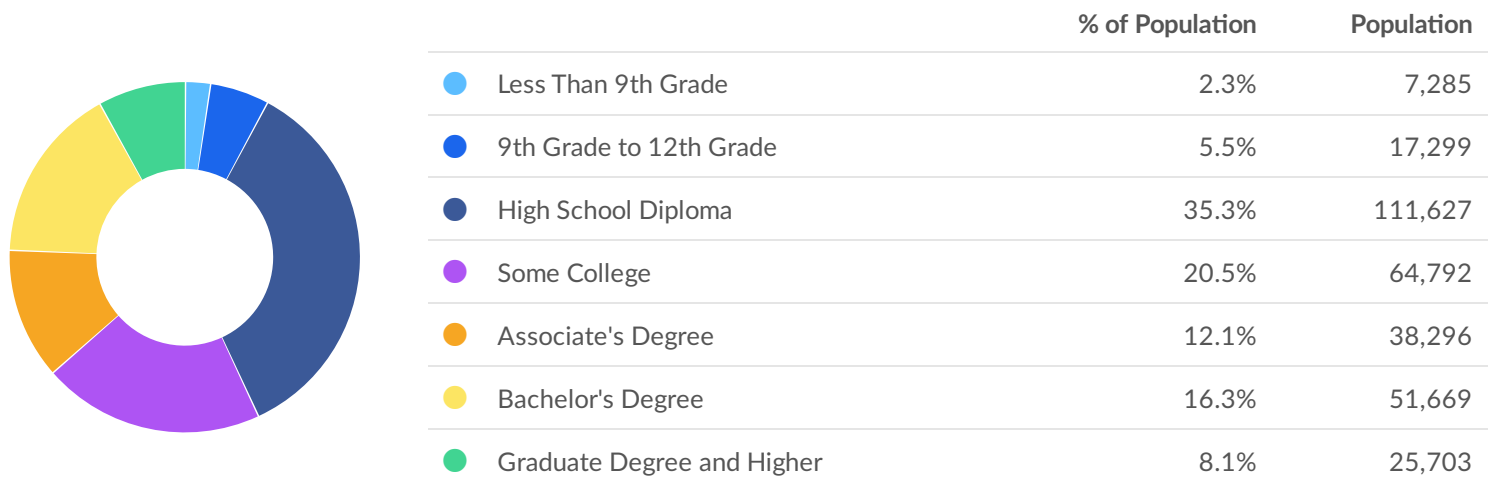

Educational Attainment

Concerning educational attainment, **16.3%** of the selected regions' residents possess a **Bachelor's Degree** (3.7% below the national average), and **12.1%** hold an **Associate's Degree** (3.5% above the national average).