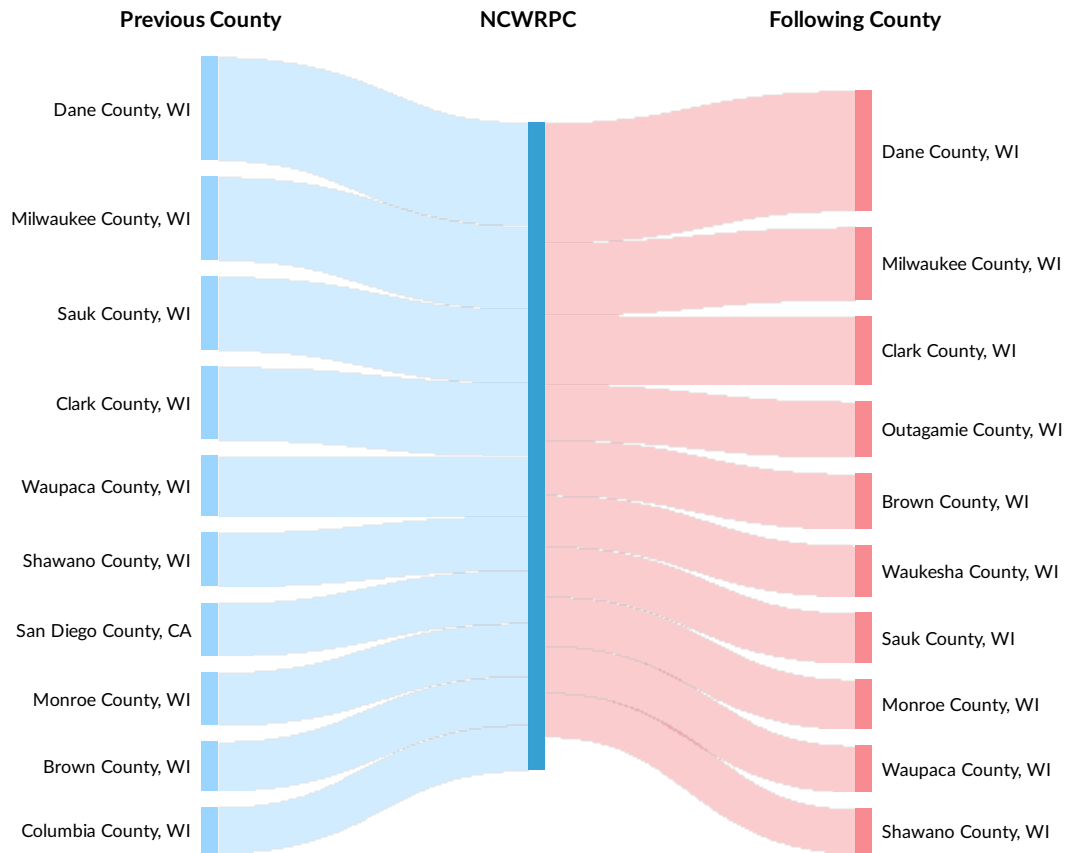

Inbound and Outbound Migration

The table below analyzes past and current residents of NCWRPC. The left column shows residents of other counties migrating to NCWRPC. The right column shows residents migrating from NCWRPC to other counties.

As of 2018, 572 people have migrated from Dane County, WI to NCWRPC. In the same year, 664 people left NCWRPC migrating to Dane County, WI. The total Net Migration for NCWRPC in 2018 was 379.

Top Previous Counties	Migrations
Dane County, WI	572
Milwaukee County, WI	461
Sauk County, WI	408
Clark County, WI	404
Waupaca County, WI	333
Shawano County, WI	298