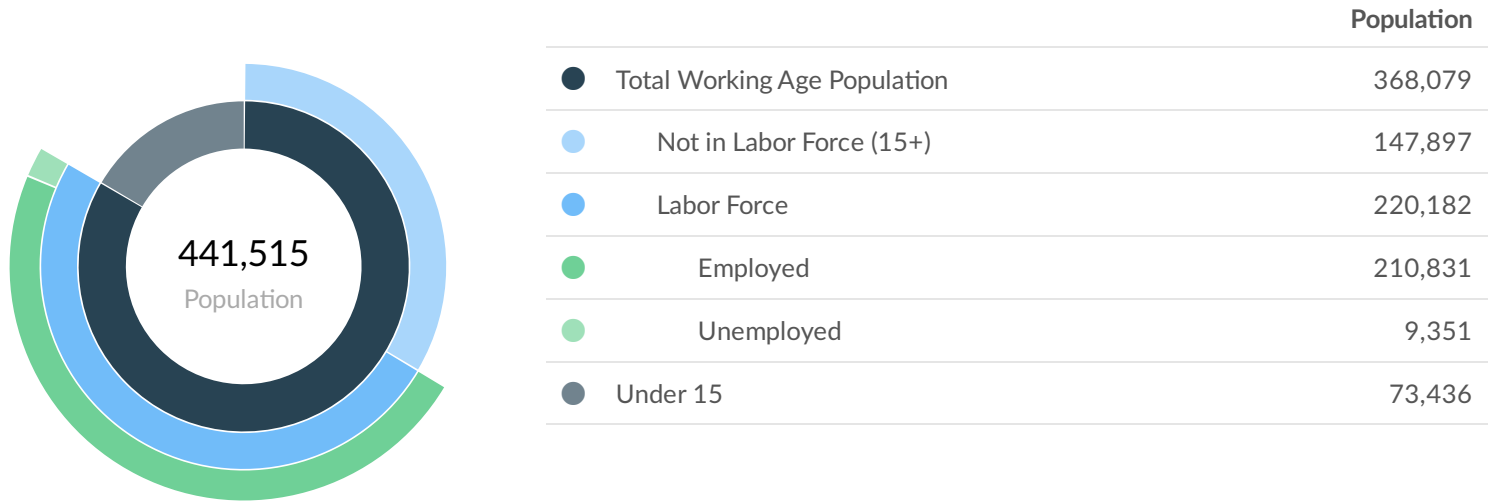

2020 Labor Force Breakdown