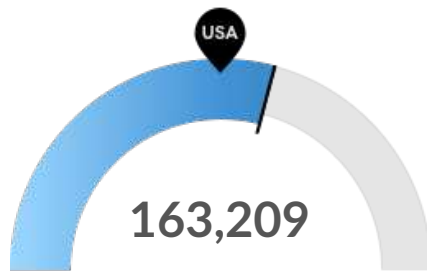

As of 2020 the region's population **increased by 0.8%** since 2015, growing by 3,327. Population is expected to **increase by 1.0%** between 2020 and 2025, adding 4,511.

Timeframe	Population
2015	438,188
2016	437,865
2017	438,230
2018	439,417
2019	439,946
2020	441,515
2021	442,788
2022	443,943
2023	444,877
2024	445,534
2025	446,026

Labor Force Participation Rate Trends

Timeframe	Labor Force Participation Rate
2016	62.13%
2017	62.32%
2018	61.73%
2019	61.04%
January - November 2020	60.22%
December 2020	59.82%
January 2021	59.60%
February 2021	60.02%

Unemployment Rate Trends

Your areas had a February 2021 unemployment rate of 5.20%, **increasing from 4.19% 5 years before.**

Timeframe	Unemployment Rate
2016	4.19%
2017	3.44%
2018	3.20%
2019	3.45%
January - November 2020	6.32%
December 2020	4.25%
January 2021	4.78%
February 2021	5.20%

Population Characteristics

Millennials

Your area has 73,755 millennials (ages 25-39). The national average for an area this size is 90,710.

Retiring Soon

Retirement risk is high in your area. The national average for an area this size is 129,350 people 55 or older, while there are 163,209 here.