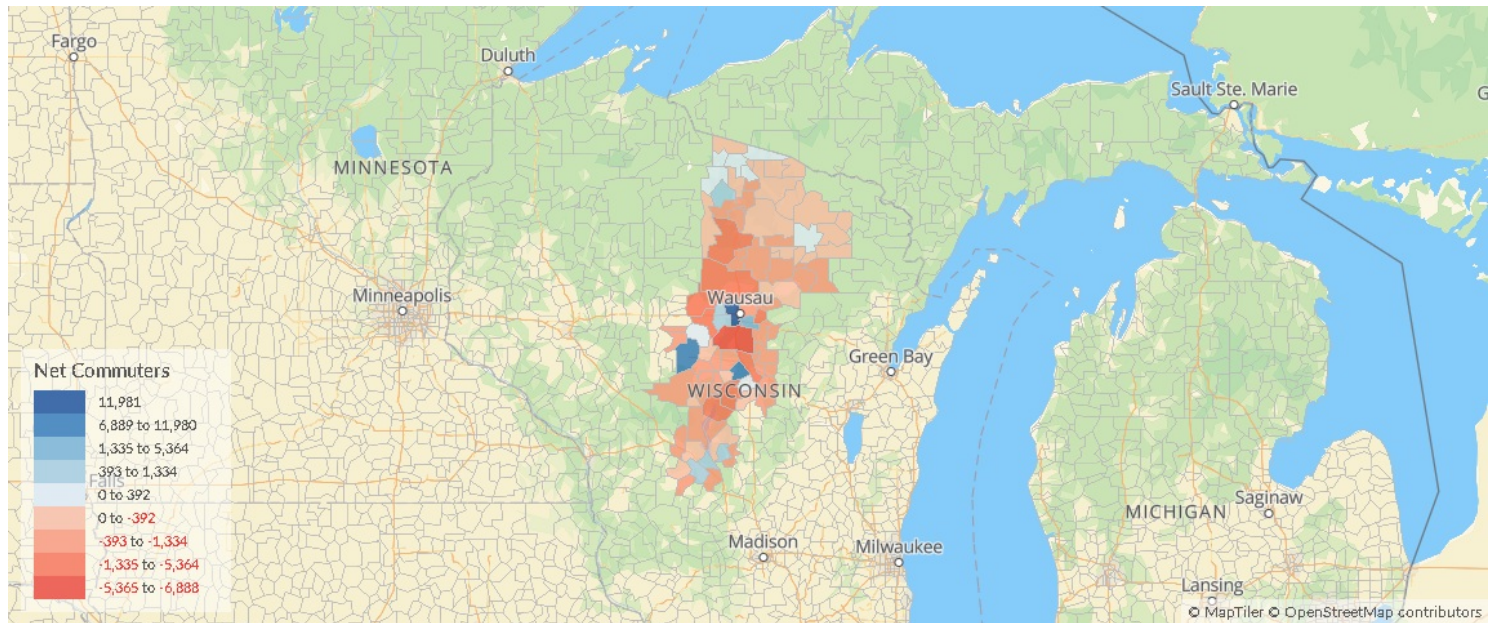

Violent Crime

Your area has 1.63 violent crimes per 1,000 people. The national rate is 3.53 per 1,000 people.

Property Crime

Your area has 9.94 property crimes per 1,000 people. The national rate is 19.79 per 1,000 people.

Place of Work vs Place of Residence

Understanding where talent in the region currently works compared to where talent lives can help you optimize site decisions.

Where Talent Works

ZIP	Name	2020 Employment
54401	Wausau, WI (in Marath...	28,600
54481	Stevens Point, WI (in Po...	21,929
54449	Marshfield, WI (in Woo...	20,203
54476	Schofield, WI (in Marath...	13,726
54494	Wisconsin Rapids, WI (i...	10,847