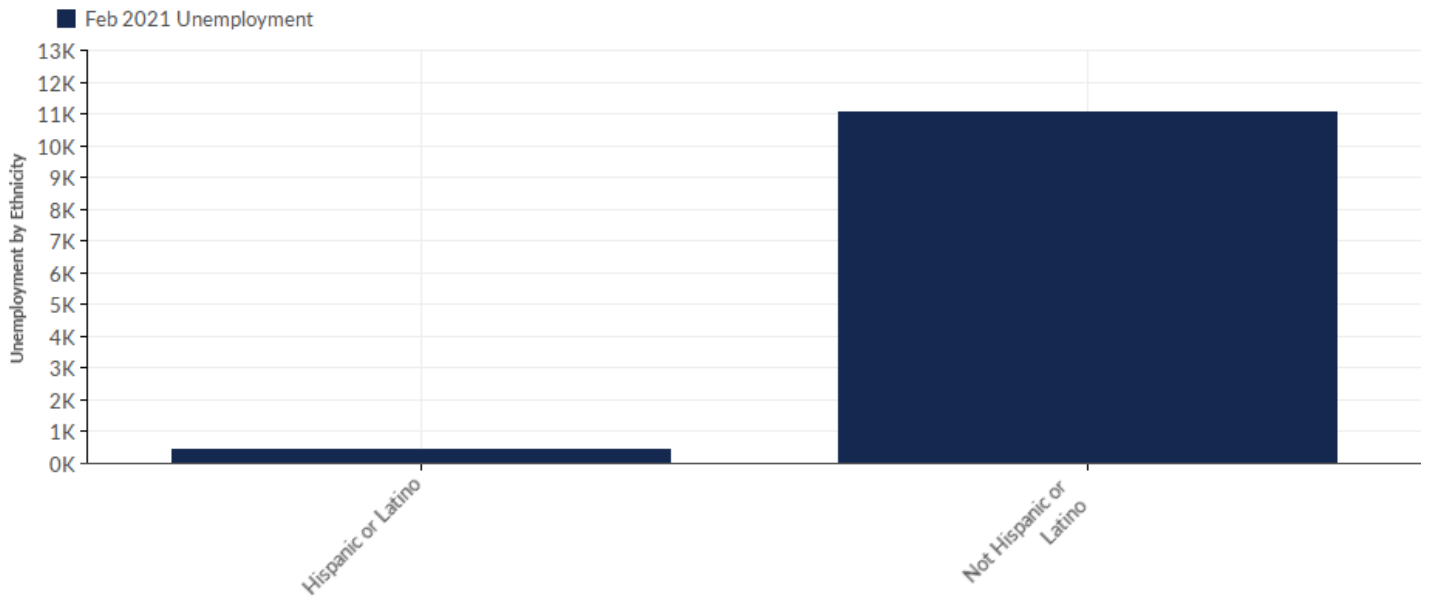

Unemployment by Ethnicity

Ethnicity	Unemployment (Feb 2021)	% of Age Cohort
Hispanic or Latino	440	3.82%
Not Hispanic or Latino	11,069	96.18%
Total	11,509	100.00%