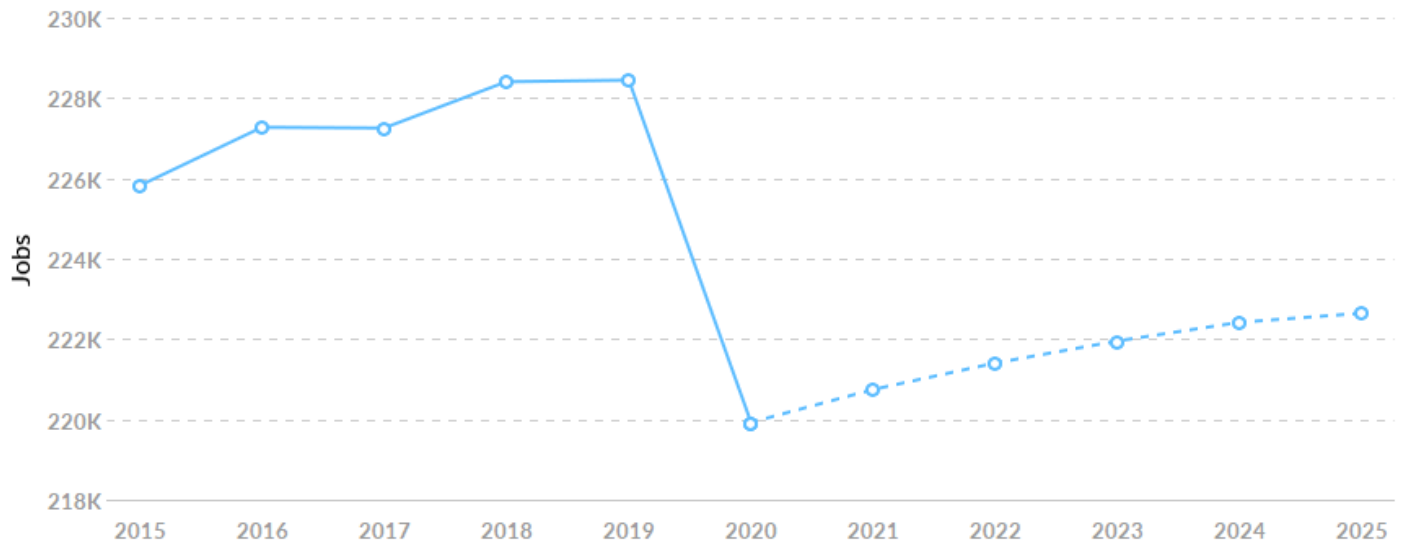

Unemployment by Demographics

Unemployment by Age

Age	Unemployment (Feb 2021)	% of Age Cohort
< 22	373	3.24%
22-24	583	5.07%
25-34	2,553	22.18%
35-44	2,520	21.90%
45-54	2,253	19.58%
55-59	1,284	11.16%
60-64	1,092	9.49%
65+	850	7.39%
Total	11,509	100.00%

Unemployment by Ethnicity

Ethnicity	Unemployment (Feb 2021)	% of Age Cohort
Hispanic or Latino	440	3.82%
Not Hispanic or Latino	11,069	96.18%
Total	11,509	100.00%

Historic & Projected Trends

Population Trends

As of 2020 the region's population **increased by 0.8%** since 2015, growing by 3,327. Population is expected to **increase by 1.0%** between 2020 and 2025, adding 4,511.

Timeframe	Population
2015	438,188
2016	437,865
2017	438,230
2018	439,417
2019	439,946
2020	441,515
2021	442,788
2022	443,943
2023	444,877
2024	445,534
2025	446,026

Job Trends

From 2015 to 2020, jobs declined by 2.6% in NCWRPC from 225,819 to 219,922. This change fell short of the national growth rate of 1.3% by 3.9%.

Timeframe	Jobs
2015	225,819
2016	227,271
2017	227,252
2018	228,404
2019	228,444
2020	219,922
2021	220,741
2022	221,401
2023	221,950
2024	222,415
2025	222,642