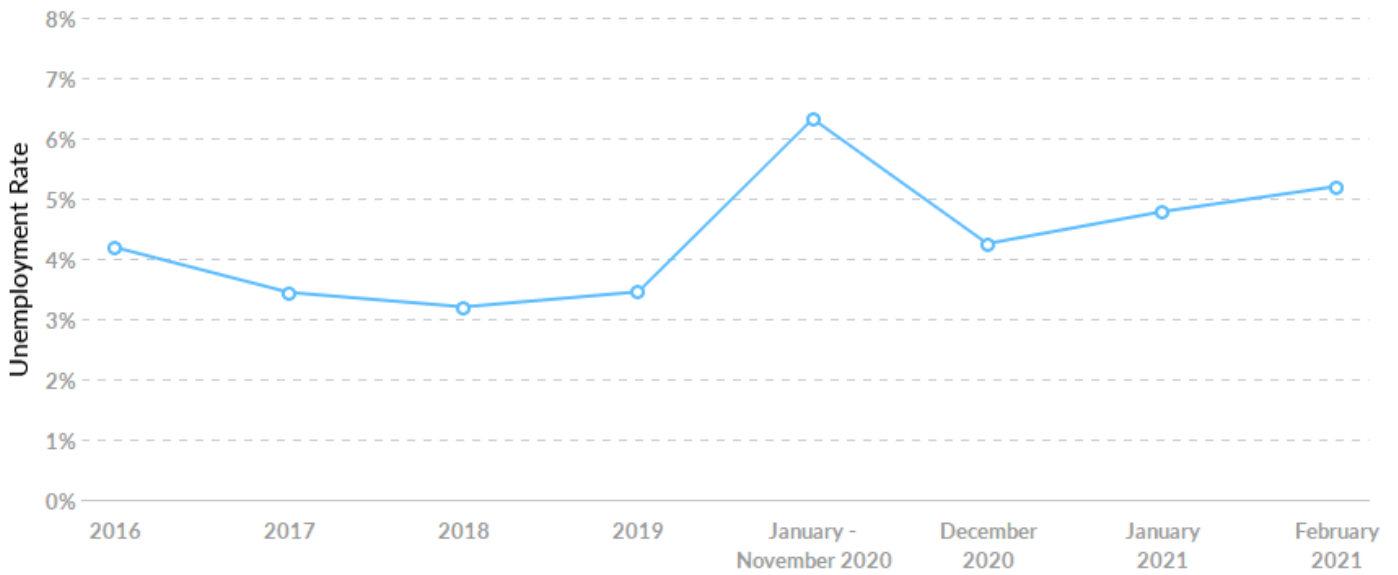

Unemployment Rate Trends

Your areas had a February 2021 unemployment rate of 5.20%, **increasing from 4.19% 5 years before.**

Timeframe	Unemployment Rate
2016	4.19%
2017	3.44%
2018	3.20%
2019	3.45%
January - November 2020	6.32%
December 2020	4.25%
January 2021	4.78%
February 2021	5.20%