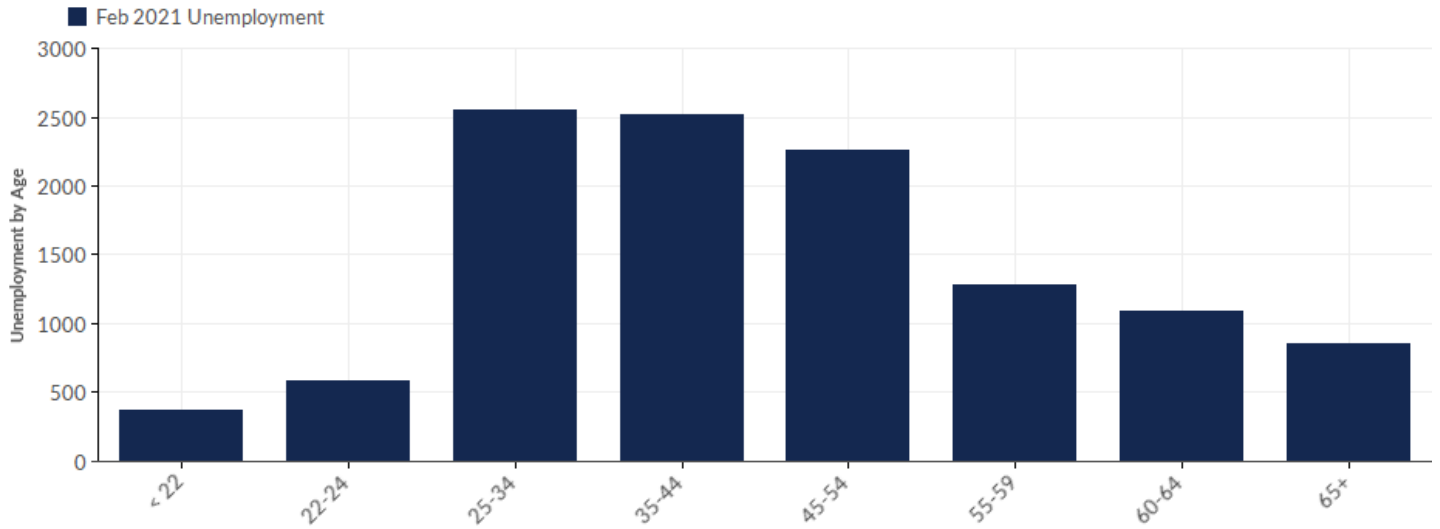

	Population (2020)	Labor Force (2020)	Jobs (2020)	Cost of Living	GRP	Imports	Exports
Region	441,515	220,182	219,922	99.4	\$21.89B	\$30.67B	\$28.81B
NCWRPC	441,515	220,182	219,922	99.4	\$21.89B	\$30.67B	\$28.81B
Wisconsin	5,848,151	3,038,273	3,074,986	100.0	\$331.57B	\$322.64B	\$342.03B

2020 Labor Force Breakdown

Educational Attainment

Concerning educational attainment, **16.3%** of the selected regions' residents possess a **Bachelor's Degree** (3.7% below the national average), and **12.1%** hold an **Associate's Degree** (3.5% above the national average).

Unemployment by Demographics

Unemployment by Age

Age	Unemployment (Feb 2021)	% of Age Cohort
< 22	373	3.24%
22-24	583	5.07%
25-34	2,553	22.18%
35-44	2,520	21.90%
45-54	2,253	19.58%
55-59	1,284	11.16%
60-64	1,092	9.49%
65+	850	7.39%
Total	11,509	100.00%