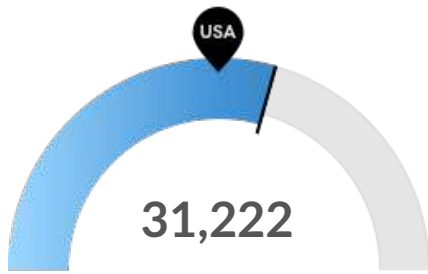

Unemployment Rate Trends

Your areas had a February 2021 unemployment rate of 5.20%, **increasing from 4.19% 5 years before.**

Timeframe	Unemployment Rate
2016	4.19%
2017	3.44%
2018	3.20%
2019	3.45%
January - November 2020	6.32%
December 2020	4.25%
January 2021	4.78%
February 2021	5.20%

Population Characteristics

Millennials

Your area has 73,755 millennials (ages 25-39). The national average for an area this size is 90,710.

Retiring Soon

Retirement risk is high in your area. The national average for an area this size is 129,350 people 55 or older, while there are 163,209 here.

Racial Diversity

Racial diversity is low in your area. The national average for an area this size is 175,488 racially diverse people, while there are 42,287 here.

Veterans

Your area has 31,222 veterans. The national average for an area this size is 24,434.

Violent Crime

Your area has 1.63 violent crimes per 1,000 people. The national rate is 3.53 per 1,000 people.

Property Crime

Your area has 9.94 property crimes per 1,000 people. The national rate is 19.79 per 1,000 people.