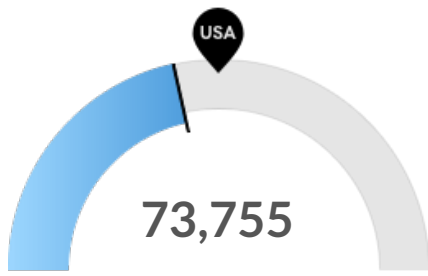

As of 2020 the region's population **increased by 0.8%** since 2015, growing by 3,327. Population is expected to **increase by 1.0%** between 2020 and 2025, adding 4,511.

Timeframe	Population
2015	438,188
2016	437,865
2017	438,230
2018	439,417
2019	439,946
2020	441,515
2021	442,788
2022	443,943
2023	444,877
2024	445,534
2025	446,026

Labor Force Participation Rate Trends

Timeframe	Labor Force Participation Rate
2016	62.13%
2017	62.32%
2018	61.73%
2019	61.04%
January - November 2020	60.22%
December 2020	59.82%
January 2021	59.60%
February 2021	60.02%

Unemployment Rate Trends

Your areas had a February 2021 unemployment rate of 5.20%, **increasing from 4.19% 5 years before.**

Timeframe	Unemployment Rate
2016	4.19%
2017	3.44%
2018	3.20%
2019	3.45%
January - November 2020	6.32%
December 2020	4.25%
January 2021	4.78%
February 2021	5.20%

Population Characteristics

Millennials

Your area has 73,755 millennials (ages 25-39). The national average for an area this size is 90,710.

Retiring Soon

Retirement risk is high in your area. The national average for an area this size is 129,350 people 55 or older, while there are 163,209 here.