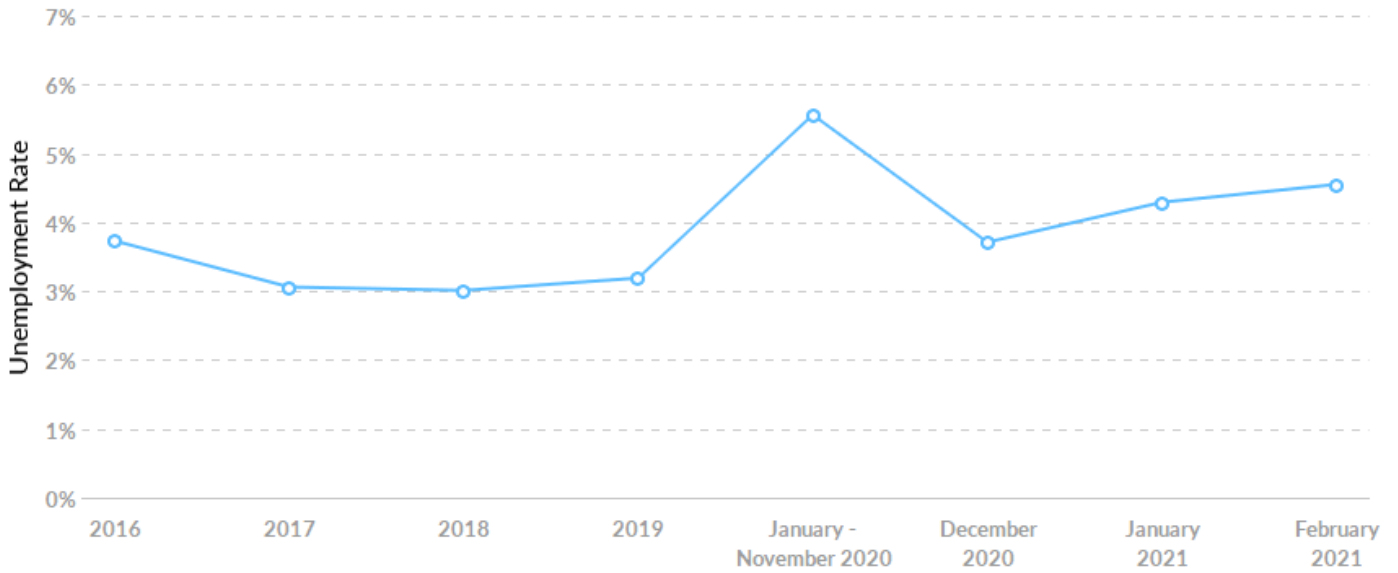

Unemployment Rate Trends

Portage County, WI had a February 2021 unemployment rate of 4.55%, **increasing from 3.73%** 5 years before.

Timeframe	Unemployment Rate
2016	3.73%
2017	3.06%
2018	3.01%
2019	3.19%
January - November 2020	5.56%
December 2020	3.71%
January 2021	4.29%
February 2021	4.55%