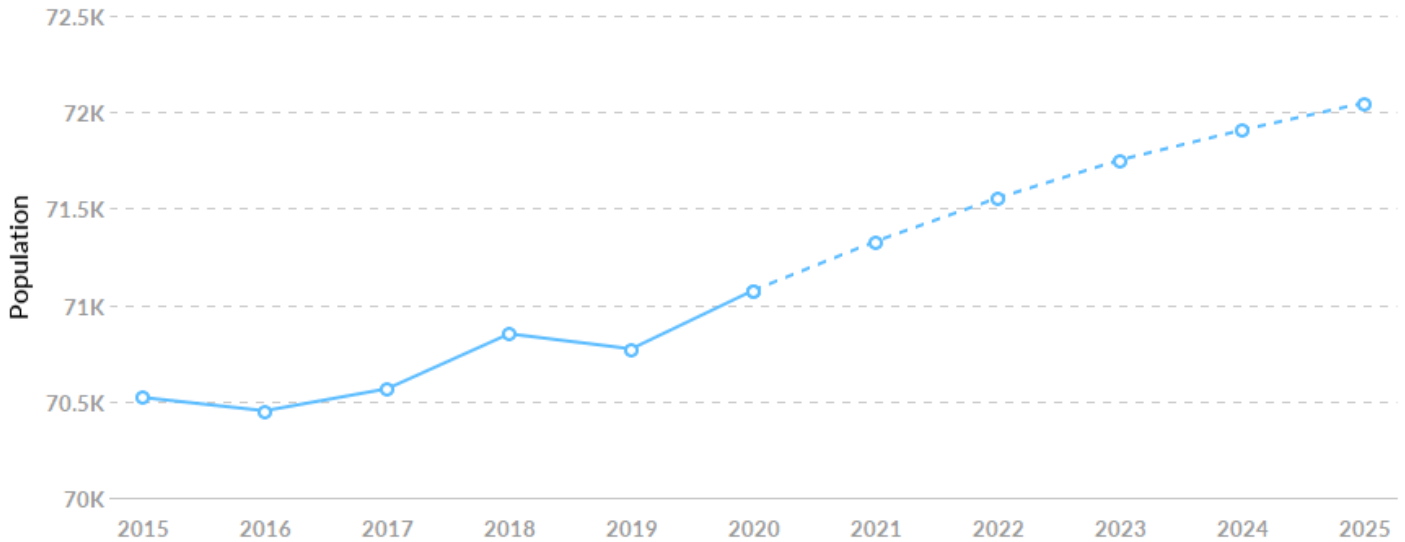

71,076

Population (2020)

Population **grew by 556** over the last 5 years and is projected to **grow by 972** over the next 5 years.

37,373

Total Regional Employment

Jobs **decreased by 1,526** over the last 5 years but are projected to **grow by 404** over the next 5 years.

Unemployment by Demographics

Unemployment by Age

Age	Unemployment (Feb 2021)	% of Age Cohort
< 22	70	4.07%
22-24	115	6.69%
25-34	416	24.20%
35-44	386	22.45%
45-54	322	18.73%
55-59	168	9.77%
60-64	143	8.32%
65+	101	5.88%
Total	1,719	100.00%

Unemployment by Ethnicity

Ethnicity	Unemployment (Feb 2021)	% of Age Cohort
Hispanic or Latino	93	5.41%
Not Hispanic or Latino	1,626	94.59%
Total	1,719	100.00%

Historic & Projected Trends

Population Trends

As of 2020 the region's population **increased by 0.8%** since 2015, growing by 556. Population is expected to **increase by 1.4%** between 2020 and 2025, adding 972.

Timeframe	Population
2015	70,520
2016	70,451
2017	70,565
2018	70,850
2019	70,772
2020	71,076
2021	71,330
2022	71,555
2023	71,752
2024	71,907
2025	72,048