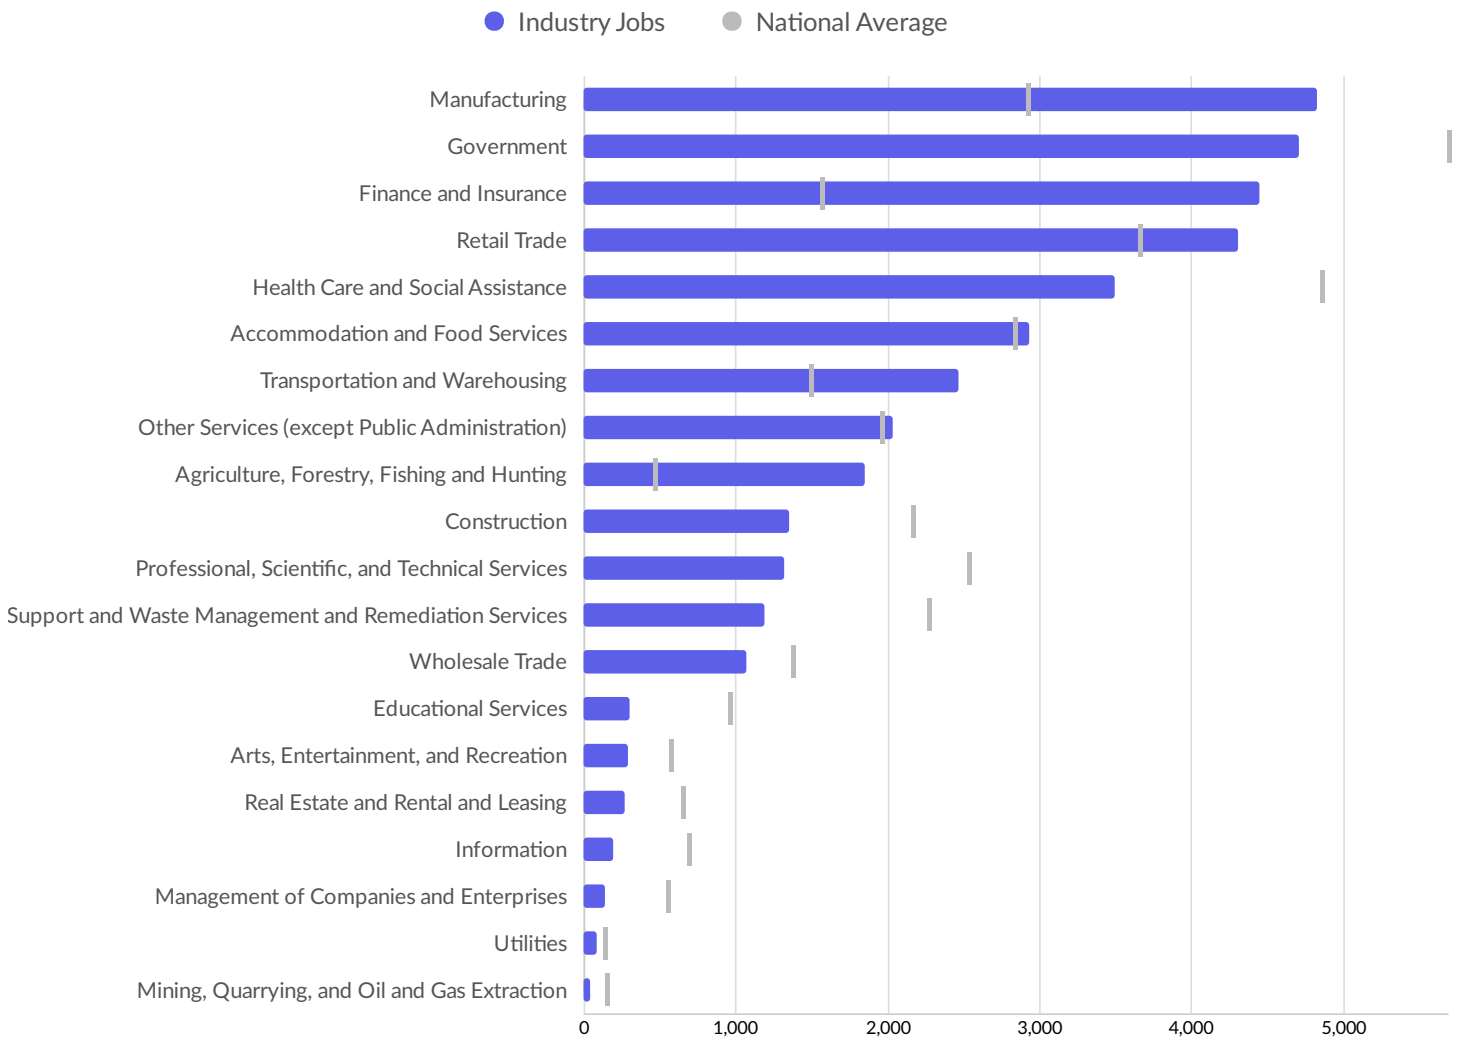

Top Industry LQ

Top Industry GRP

Top Industry Earnings

Largest Industries

Business Characteristics

5,000 Companies Employ Your Workers

Online profiles for your workers mention 5,000 companies as employers, with the top 10 appearing below. In the last 12 months, 1,684 companies in Portage County, WI posted job postings, with the top 10 appearing below.