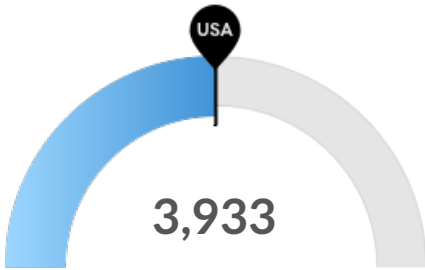

As of 2020 the region's population **increased by 0.8%** since 2015, growing by 556. Population is expected to **increase by 1.4%** between 2020 and 2025, adding 972.

Timeframe	Population
2015	70,520
2016	70,451
2017	70,565
2018	70,850
2019	70,772
2020	71,076
2021	71,330
2022	71,555
2023	71,752
2024	71,907
2025	72,048

Population Characteristics

Millennials

Portage County, WI has 12,490 millennials (ages 25-39). The national average for an area this size is 14,592.

Retiring Soon

Retirement risk is about average in Portage County, WI. The national average for an area this size is 20,808 people 55 or older, while there are 21,738 here.

Racial Diversity

Racial diversity is low in Portage County, WI. The national average for an area this size is 28,230 racially diverse people, while there are 6,458 here.

Veterans

Portage County, WI has 3,933 veterans. The national average for an area this size is 3,931.