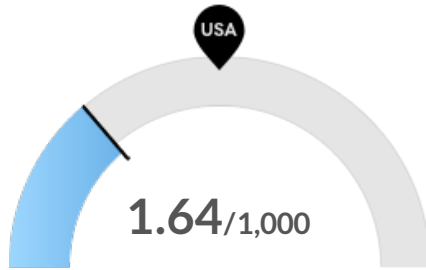

As of 2020 the region's population **increased by 0.8%** since 2015, growing by 556. Population is expected to **increase by 1.4%** between 2020 and 2025, adding 972.

Timeframe	Population
2015	70,520
2016	70,451
2017	70,565
2018	70,850
2019	70,772
2020	71,076
2021	71,330
2022	71,555
2023	71,752
2024	71,907
2025	72,048

Unemployment Rate Trends

Portage County, WI had a February 2021 unemployment rate of 4.55%, **increasing from 3.73%** 5 years before.

Timeframe	Unemployment Rate
2016	3.73%
2017	3.06%
2018	3.01%
2019	3.19%
January - November 2020	5.56%
December 2020	3.71%
January 2021	4.29%
February 2021	4.55%

Population Characteristics

Millennials

Portage County, WI has 12,490 millennials (ages 25-39). The national average for an area this size is 14,592.

Retiring Soon

Retirement risk is about average in Portage County, WI. The national average for an area this size is 20,808 people 55 or older, while there are 21,738 here.

Racial Diversity

Racial diversity is low in Portage County, WI. The national average for an area this size is 28,230 racially diverse people, while there are 6,458 here.

Veterans

Portage County, WI has 3,933 veterans. The national average for an area this size is 3,931.