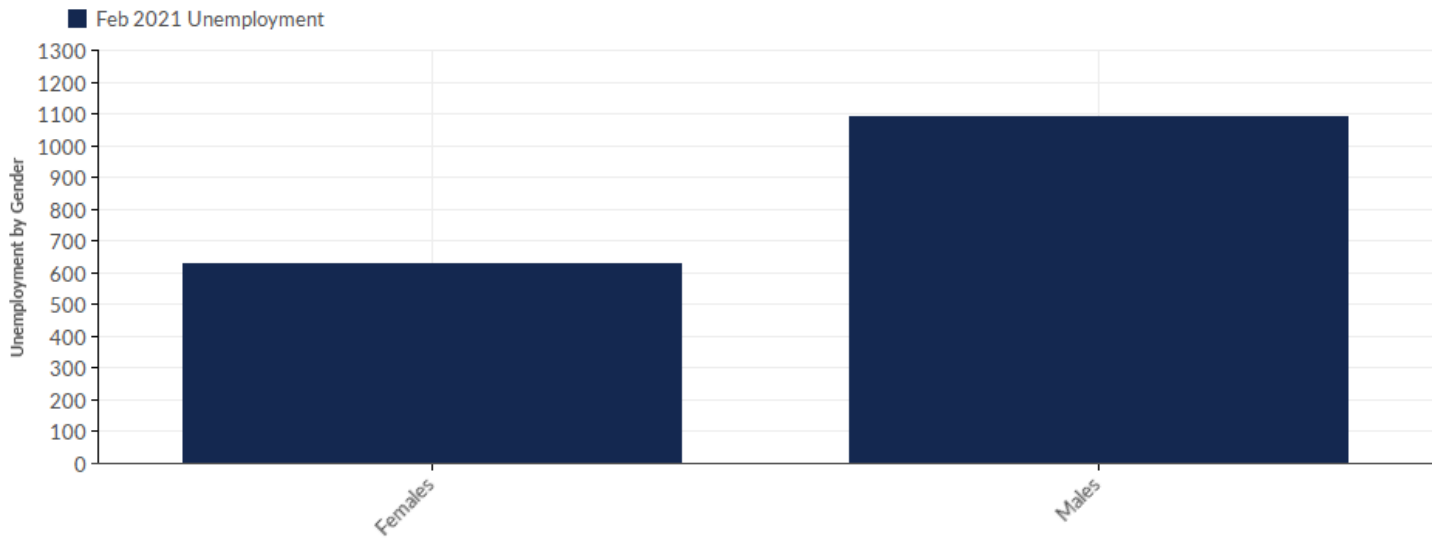

Unemployment by Gender

Gender	Unemployment (Feb 2021)	% of Age Cohort
Females	626	36.42%
Males	1,093	63.58%
Total	1,719	100.00%