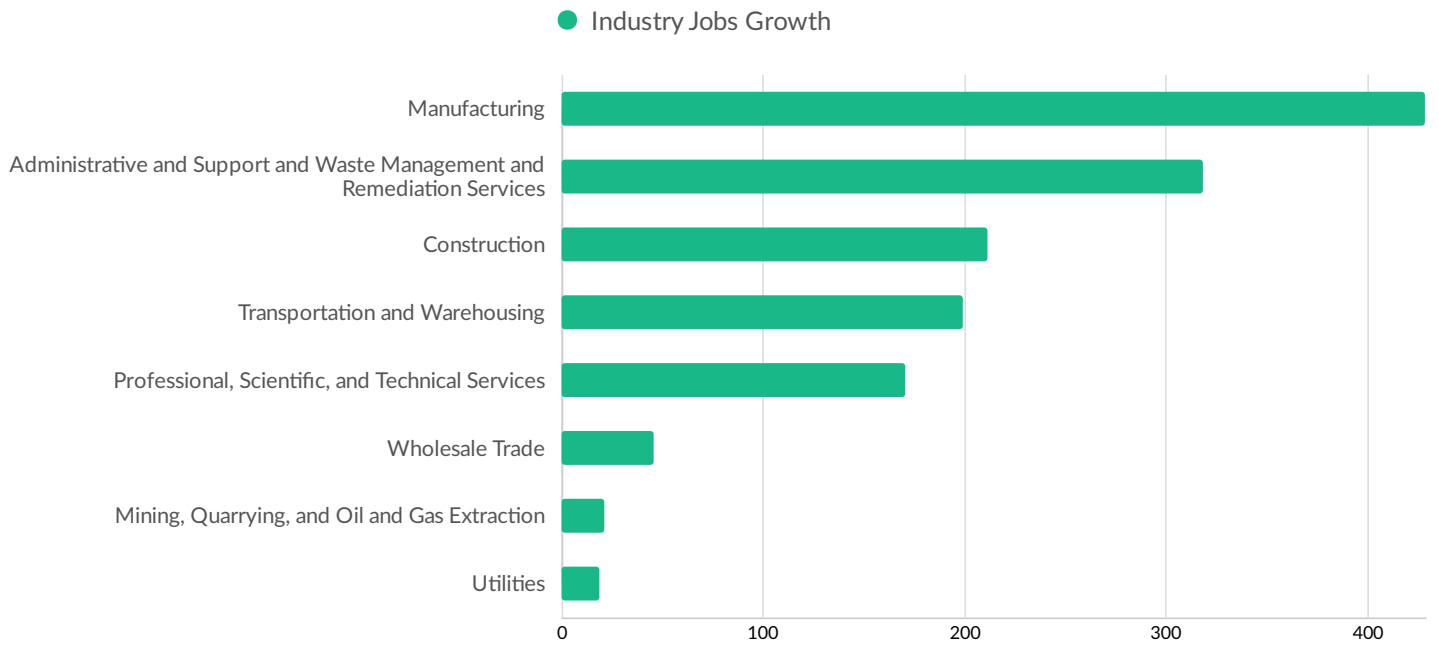

Top Growing Industries