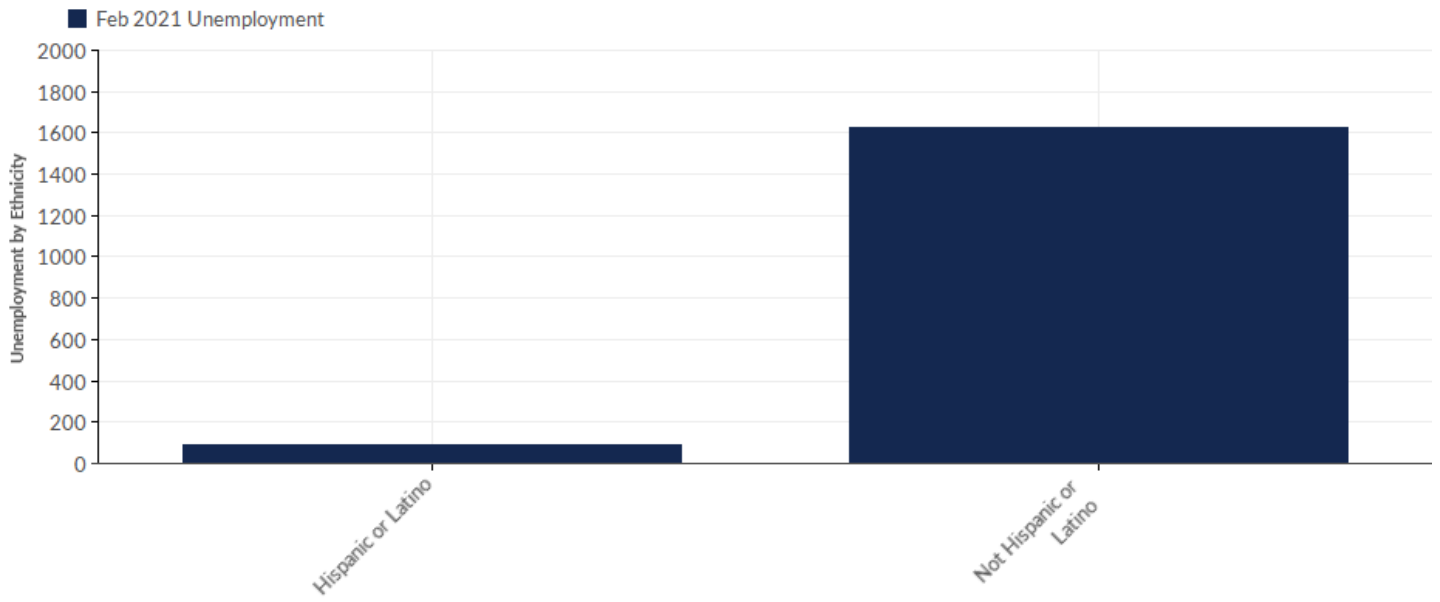

Unemployment by Ethnicity

Ethnicity	Unemployment (Feb 2021)	% of Age Cohort
Hispanic or Latino	93	5.41%
Not Hispanic or Latino	1,626	94.59%
Total	1,719	100.00%