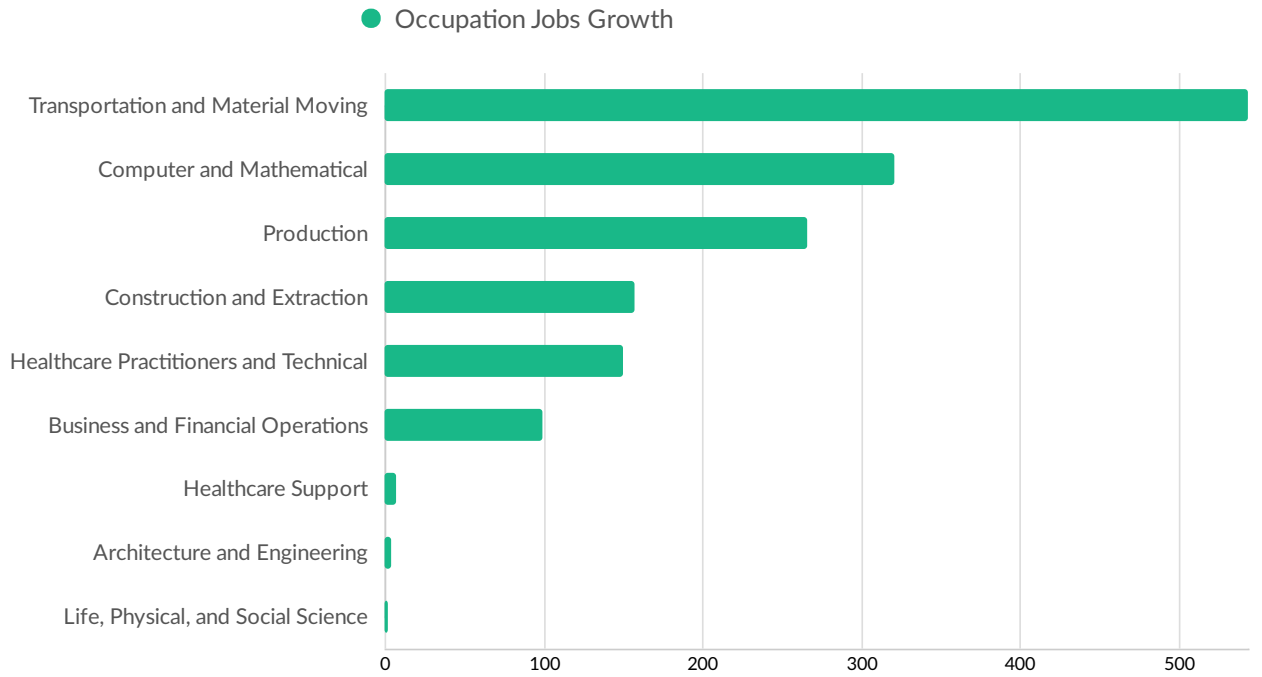

Top Growing Occupations