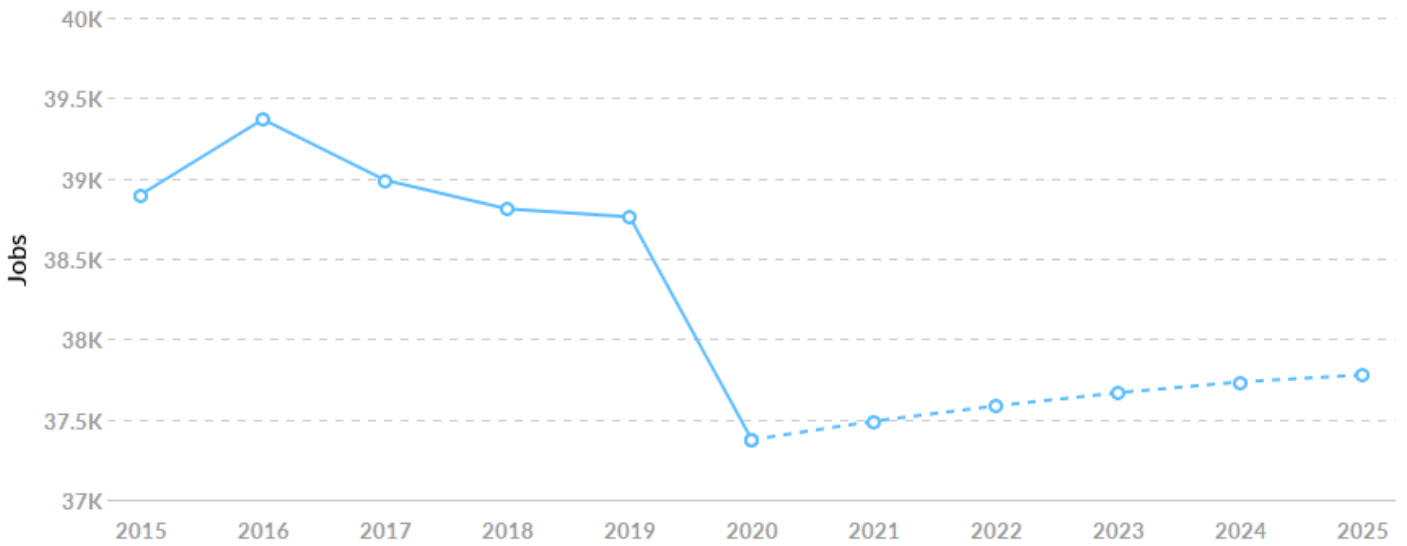

Job Trends

From 2015 to 2020, jobs declined by 3.9% in Portage County, WI from 38,899 to 37,373. This change fell short of the national growth rate of 1.3% by 5.2%.

Timeframe	Jobs
2015	38,899
2016	39,367
2017	38,989
2018	38,810
2019	38,760
2020	37,373
2021	37,489
2022	37,584
2023	37,666
2024	37,733
2025	37,777