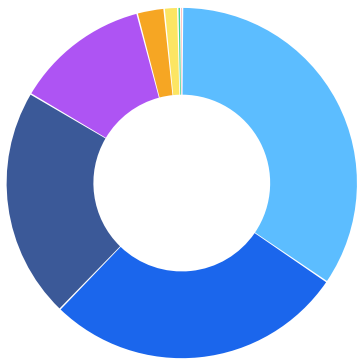

Business Size

	Percentage	Business Count
1 to 4 employees	34.4%	1,024
5 to 9 employees	27.7%	824
10 to 19 employees	21.3%	632
20 to 49 employees	12.4%	369
50 to 99 employees	2.5%	74
100 to 249 employees	1.2%	37
250 to 499 employees	0.3%	8
500+ employees	0.2%	5

*Business Data by DatabaseUSA.com is third-party data provided by Emsi to its customers as a convenience, and Emsi does not endorse or warrant its accuracy or consistency with other published Emsi data. In most cases, the Business Count will not match total companies with profiles on the summary tab.