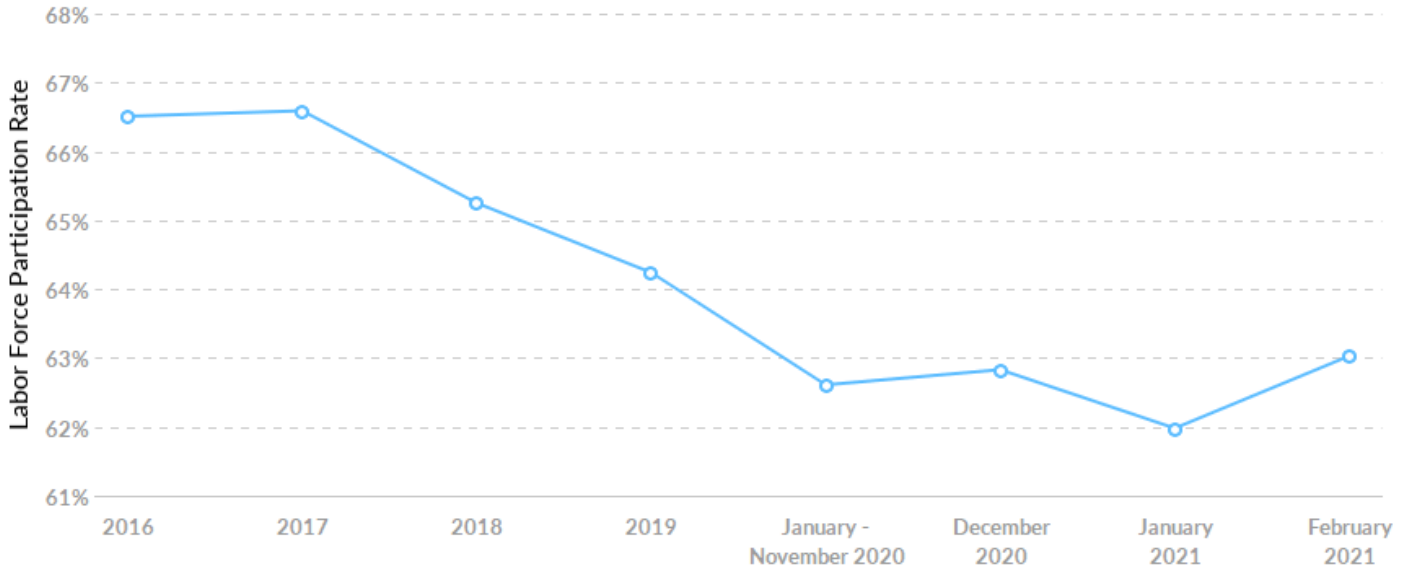

As of 2020 the region's population **increased by 0.8%** since 2015, growing by 556. Population is expected to **increase by 1.4%** between 2020 and 2025, adding 972.

Timeframe	Population
2015	70,520
2016	70,451
2017	70,565
2018	70,850
2019	70,772
2020	71,076
2021	71,330
2022	71,555
2023	71,752
2024	71,907
2025	72,048

Labor Force Participation Rate Trends

Timeframe	Labor Force Participation Rate
2016	66.51%
2017	66.59%
2018	65.25%
2019	64.24%
January - November 2020	62.61%
December 2020	62.83%
January 2021	61.98%
February 2021	63.03%