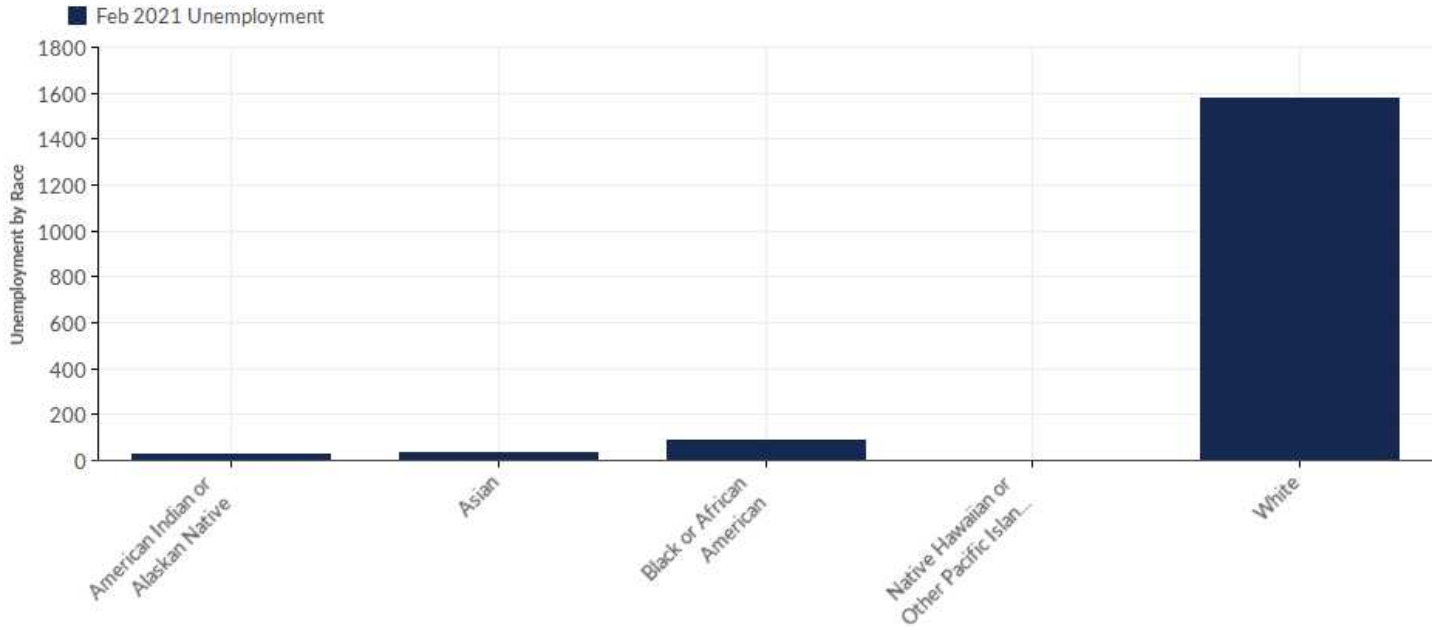

Unemployment by Demographics

Unemployment by Age

Age	Unemployment (Feb 2021)	% of Age Cohort
< 22	70	4.07%
22-24	115	6.69%
25-34	416	24.20%
35-44	386	22.45%
45-54	322	18.73%
55-59	168	9.77%
60-64	143	8.32%
65+	101	5.88%
Total	1,719	100.00%

Unemployment by Gender

Gender	Unemployment (Feb 2021)	% of Age Cohort
Females	626	36.42%
Males	1,093	63.58%
Total	1,719	100.00%

Unemployment by Race

Race	Unemployment (Feb 2021)	% of Age Cohort
American Indian or Alaskan Native	27	1.57%
Asian	30	1.75%
Black or African American	85	4.94%
Native Hawaiian or Other Pacific Islander	2	0.12%
White	1,575	91.62%
Total	1,719	100.00%