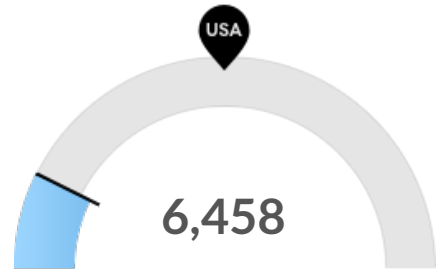

As of 2020 the region's population **increased by 0.8%** since 2015, growing by 556. Population is expected to **increase by 1.4%** between 2020 and 2025, adding 972.

Timeframe	Population
2015	70,520
2016	70,451
2017	70,565
2018	70,850
2019	70,772
2020	71,076
2021	71,330
2022	71,555
2023	71,752
2024	71,907
2025	72,048

Unemployment Rate Trends

Portage County, WI had a February 2021 unemployment rate of 4.55%, **increasing from 3.73%** 5 years before.

Timeframe	Unemployment Rate
2016	3.73%
2017	3.06%
2018	3.01%
2019	3.19%
January - November 2020	5.56%
December 2020	3.71%
January 2021	4.29%
February 2021	4.55%

Population Characteristics

Millennials

Portage County, WI has 12,490 millennials (ages 25-39). The national average for an area this size is 14,592.

Retiring Soon

Retirement risk is about average in Portage County, WI. The national average for an area this size is 20,808 people 55 or older, while there are 21,738 here.

Racial Diversity

Racial diversity is low in Portage County, WI. The national average for an area this size is 28,230 racially diverse people, while there are 6,458 here.

Veterans

Portage County, WI has 3,933 veterans. The national average for an area this size is 3,931.