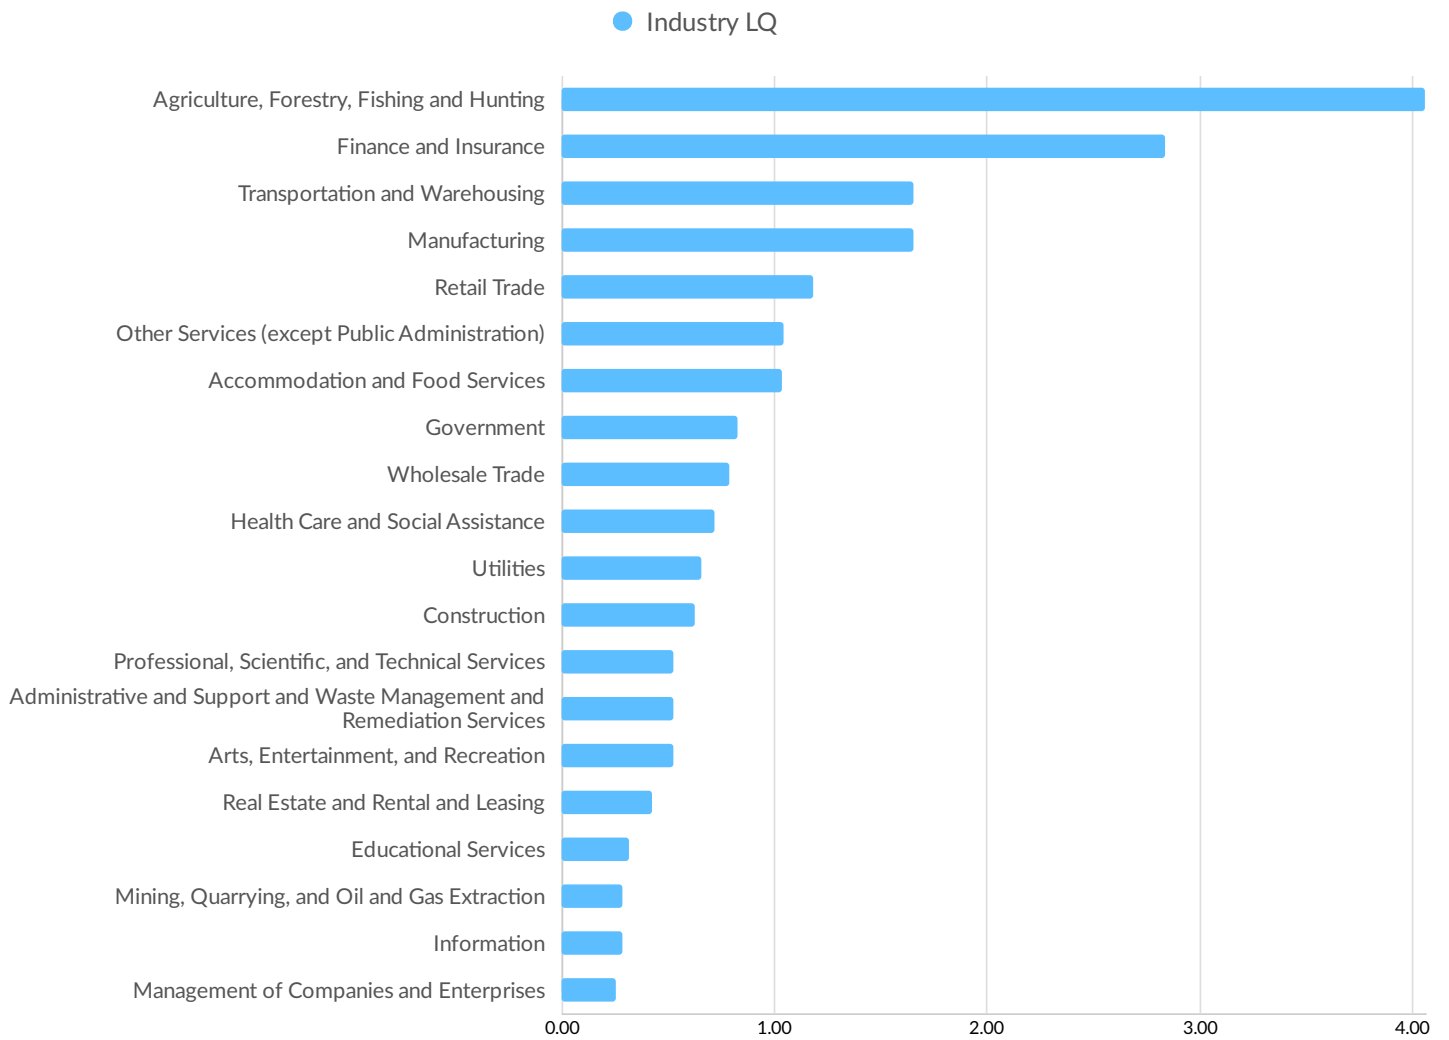

Top Industry LQ

Top Industry GRP

Top Industry Earnings

Largest Industries

Business Characteristics

5,000 Companies Employ Your Workers

Online profiles for your workers mention 5,000 companies as employers, with the top 10 appearing below. In the last 12 months, 1,684 companies in Portage County, WI posted job postings, with the top 10 appearing below.