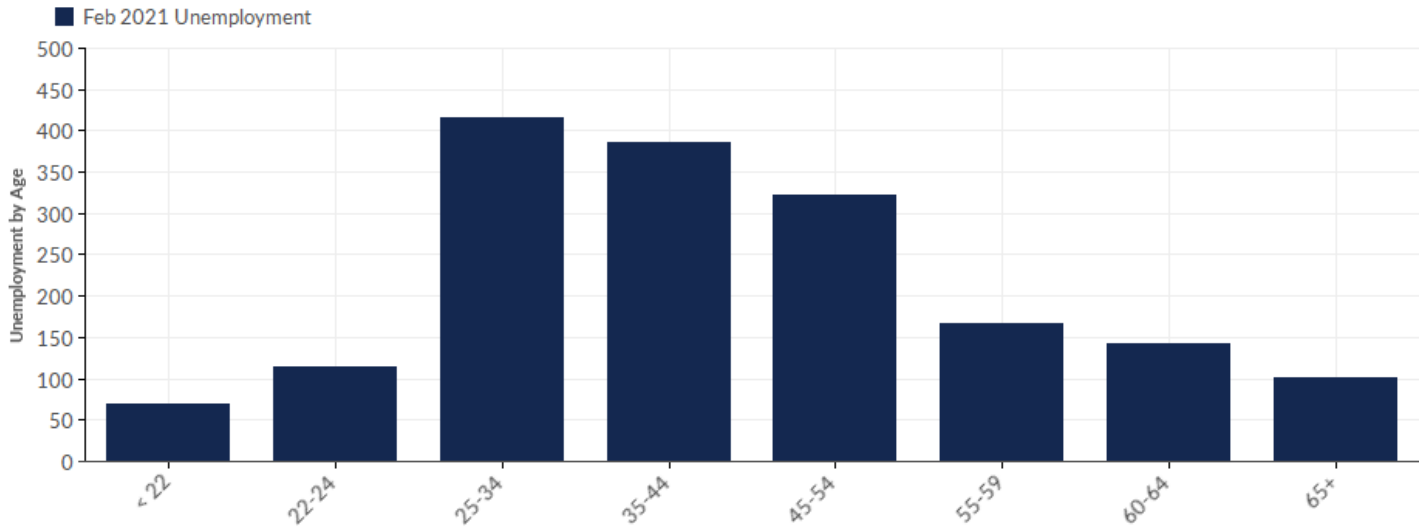

	Population (2020)	Labor Force (2020)	Jobs (2020)	Cost of Living	GRP	Imports	Exports
Region	71,076	37,613	37,373	99.1	\$3.95B	\$5.45B	\$5.10B
NCWRPC	441,515	220,182	219,922	99.4	\$21.89B	\$30.67B	\$28.81B
Wisconsin	5,848,151	3,038,273	3,074,986	100.0	\$331.57B	\$322.64B	\$342.03B

2020 Labor Force Breakdown

Educational Attainment

Concerning educational attainment, **23.7% of Portage County, WI residents possess a Bachelor's Degree** (3.6% above the national average), and **11.0% hold an Associate's Degree** (2.4% above the national average).

Unemployment by Demographics

Unemployment by Age

Age	Unemployment (Feb 2021)	% of Age Cohort
< 22	70	4.07%
22-24	115	6.69%
25-34	416	24.20%
35-44	386	22.45%
45-54	322	18.73%
55-59	168	9.77%
60-64	143	8.32%
65+	101	5.88%
Total	1,719	100.00%