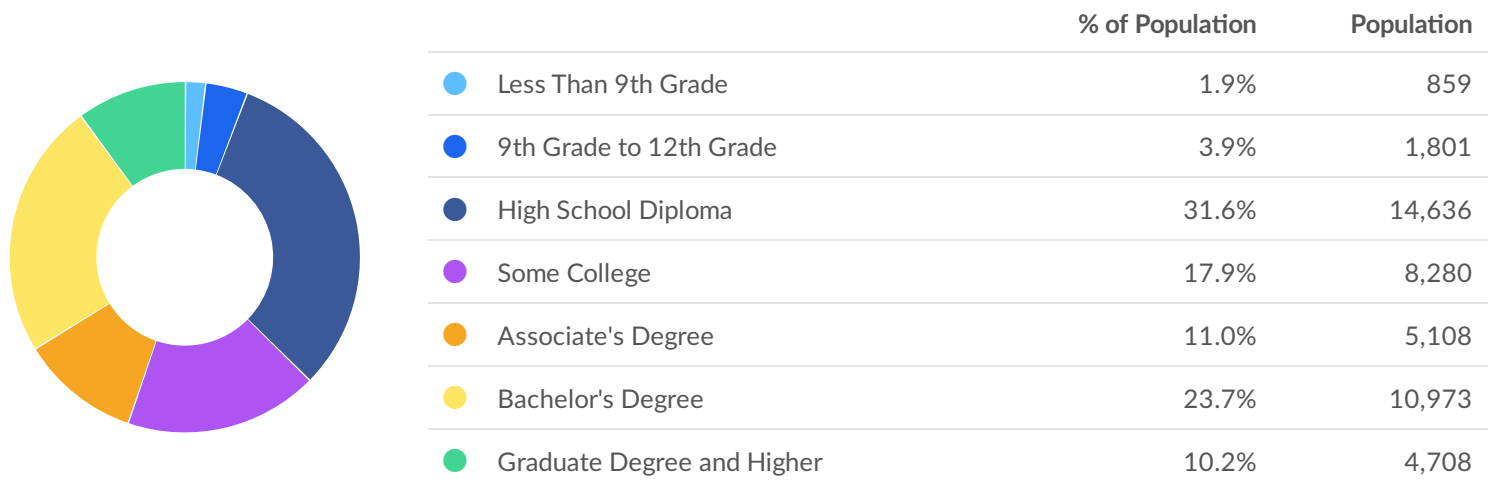

Educational Attainment

Concerning educational attainment, **23.7% of Portage County, WI residents possess a Bachelor's Degree** (3.6% above the national average), and **11.0% hold an Associate's Degree** (2.4% above the national average).