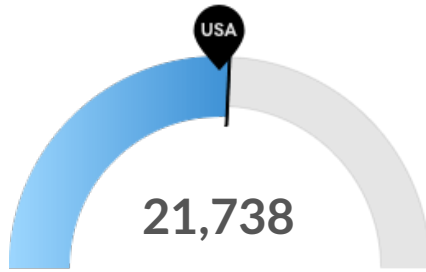

As of 2020 the region's population **increased by 0.8%** since 2015, growing by 556. Population is expected to **increase by 1.4%** between 2020 and 2025, adding 972.

Timeframe	Population
2015	70,520
2016	70,451
2017	70,565
2018	70,850
2019	70,772
2020	71,076
2021	71,330
2022	71,555
2023	71,752
2024	71,907
2025	72,048

Labor Force Participation Rate Trends

Timeframe	Labor Force Participation Rate
2016	66.51%
2017	66.59%
2018	65.25%
2019	64.24%
January - November 2020	62.61%
December 2020	62.83%
January 2021	61.98%
February 2021	63.03%

Unemployment Rate Trends

Portage County, WI had a February 2021 unemployment rate of 4.55%, **increasing from 3.73%** 5 years before.

Timeframe	Unemployment Rate
2016	3.73%
2017	3.06%
2018	3.01%
2019	3.19%
January - November 2020	5.56%
December 2020	3.71%
January 2021	4.29%
February 2021	4.55%

Population Characteristics

Millennials

Portage County, WI has 12,490 millennials (ages 25-39). The national average for an area this size is 14,592.

Retiring Soon

Retirement risk is about average in Portage County, WI. The national average for an area this size is 20,808 people 55 or older, while there are 21,738 here.