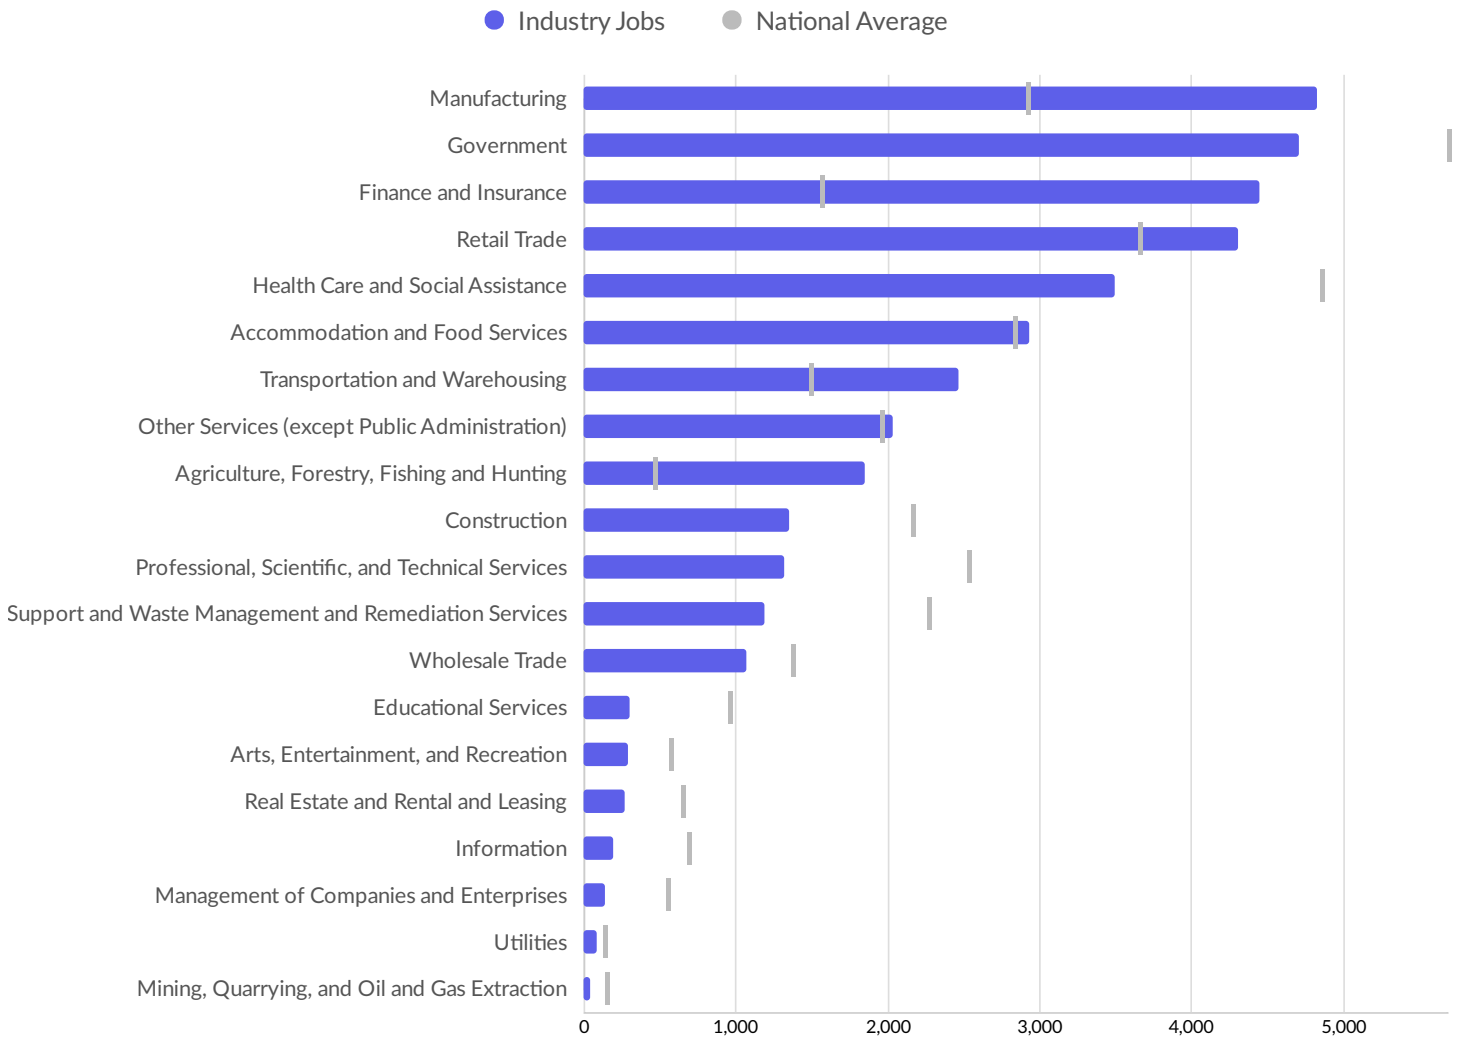

Top Following Counties	Migrations
Green County, WI	1
Kenosha County, WI	1
Florence County, WI	1
Juneau County, WI	1
Burnett County, WI	1
Pulaski County, AR	1

Industry Characteristics

Largest Industries