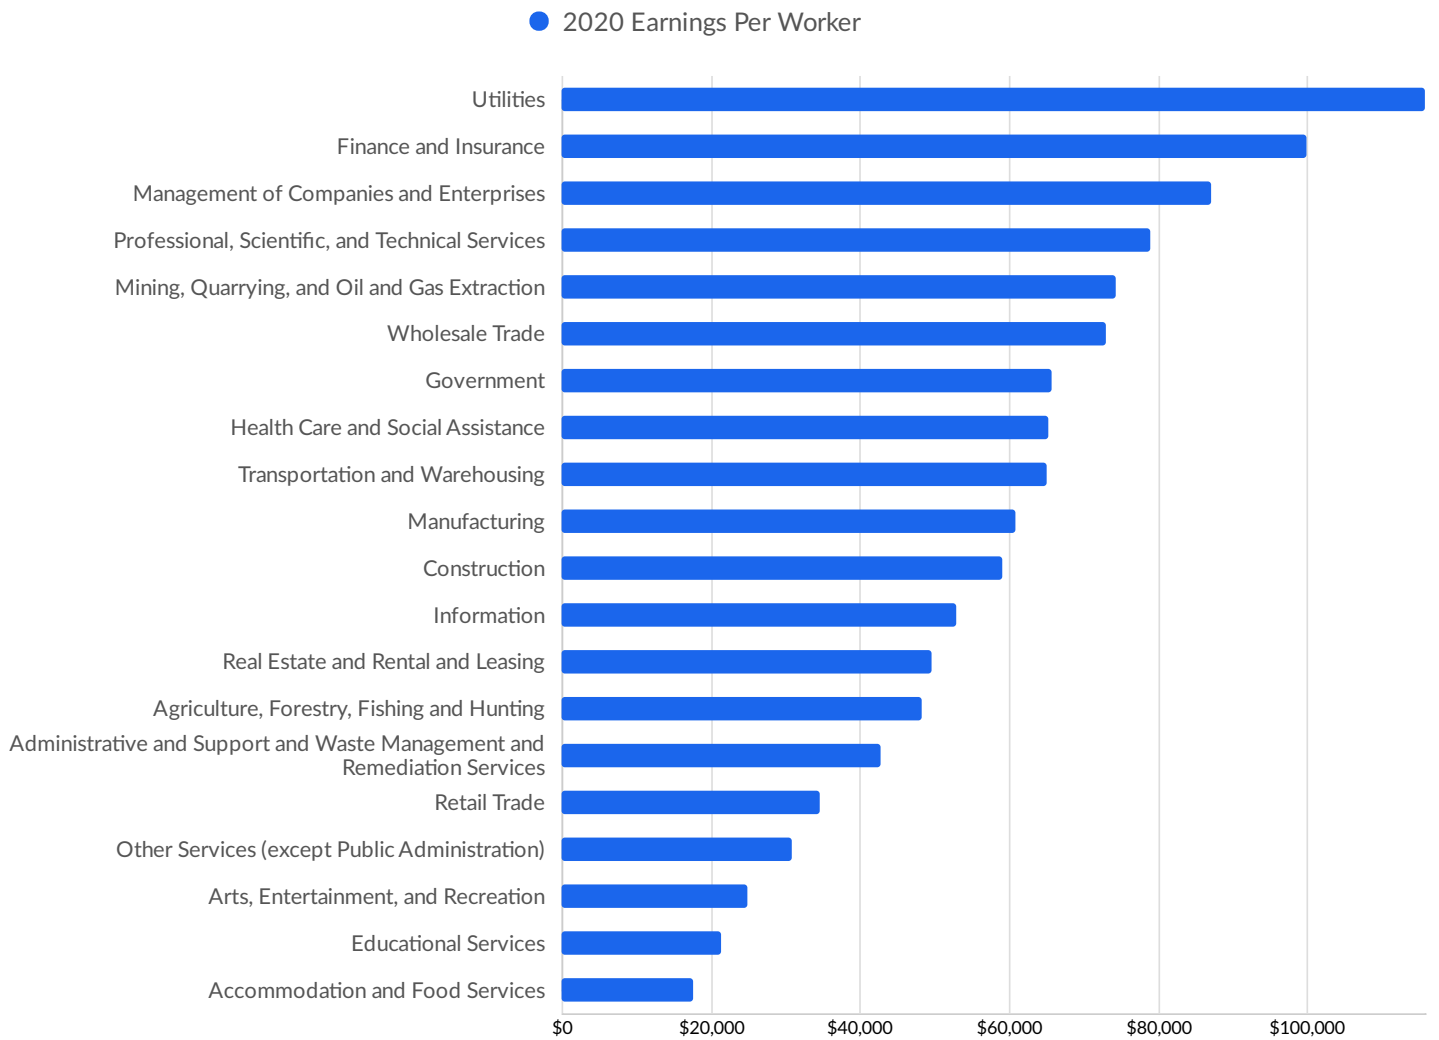

Top Industry LQ

Top Industry GRP

Top Industry Earnings

Largest Industries

Business Characteristics

5,000 Companies Employ Your Workers

Online profiles for your workers mention 5,000 companies as employers, with the top 10 appearing below. In the last 12 months, 1,684 companies in Portage County, WI posted job postings, with the top 10 appearing below.