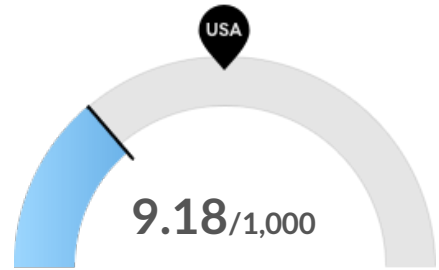

As of 2020 the region's population **increased by 0.8%** since 2015, growing by 556. Population is expected to **increase by 1.4%** between 2020 and 2025, adding 972.

Timeframe	Population
2015	70,520
2016	70,451
2017	70,565
2018	70,850
2019	70,772
2020	71,076
2021	71,330
2022	71,555
2023	71,752
2024	71,907
2025	72,048

Population Characteristics

Millennials

Portage County, WI has 12,490 millennials (ages 25-39). The national average for an area this size is 14,592.

Retiring Soon

Retirement risk is about average in Portage County, WI. The national average for an area this size is 20,808 people 55 or older, while there are 21,738 here.

Racial Diversity

Racial diversity is low in Portage County, WI. The national average for an area this size is 28,230 racially diverse people, while there are 6,458 here.

Veterans

Portage County, WI has 3,933 veterans. The national average for an area this size is 3,931.

Violent Crime

Portage County, WI has 1.64 violent crimes per 1,000 people. The national rate is 3.53 per 1,000 people.

Property Crime

Portage County, WI has 9.18 property crimes per 1,000 people. The national rate is 19.79 per 1,000 people.