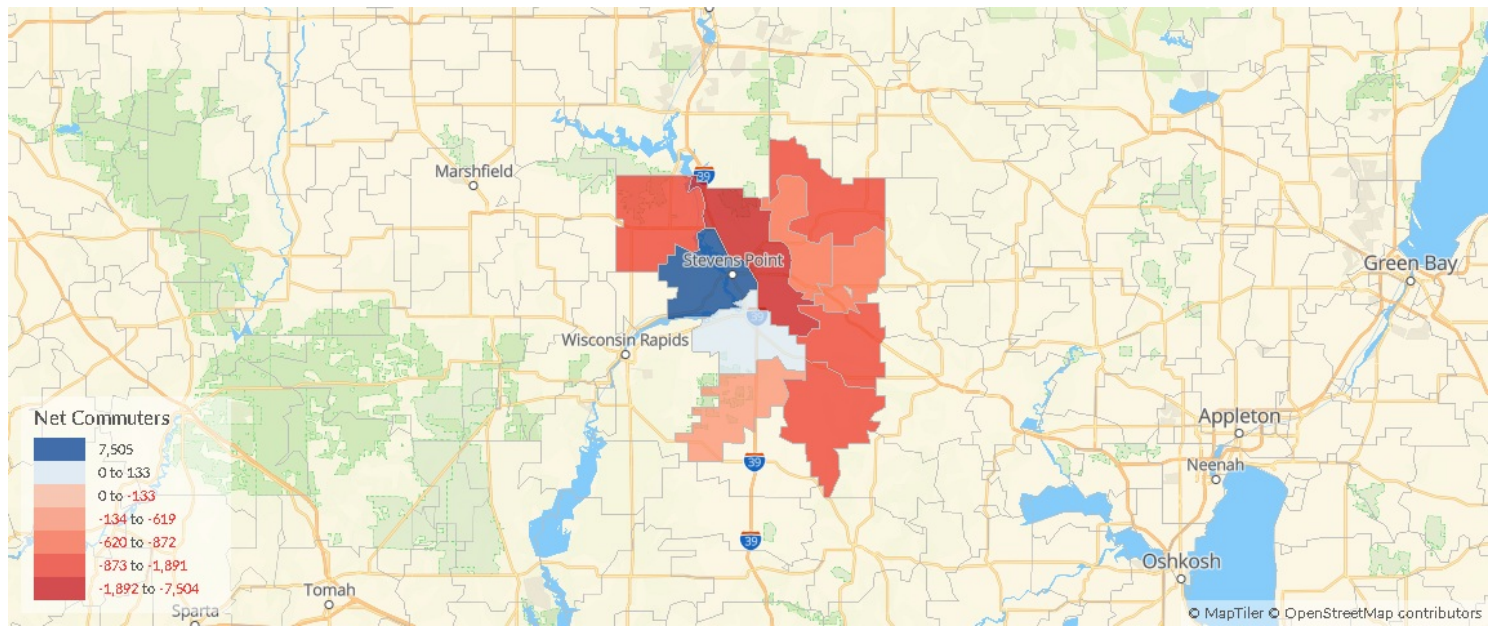

Place of Work vs Place of Residence

Understanding where talent in Portage County, WI currently works compared to where talent lives can help you optimize site decisions.

Where Talent Works

ZIP	Name	2020 Employment
54481	Stevens Point, WI (in Po...	21,929
54467	Plover, WI (in Portage c...	8,300
54482	Stevens Point, WI (in Po...	3,050
54406	Amherst, WI (in Portage...	1,145
54921	Bancroft, WI (in Portage...	889