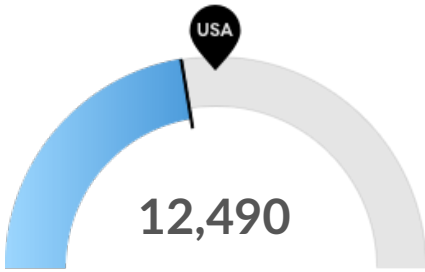

As of 2020 the region's population **increased by 0.8%** since 2015, growing by 556. Population is expected to **increase by 1.4%** between 2020 and 2025, adding 972.

Timeframe	Population
2015	70,520
2016	70,451
2017	70,565
2018	70,850
2019	70,772
2020	71,076
2021	71,330
2022	71,555
2023	71,752
2024	71,907
2025	72,048

Labor Force Participation Rate Trends

Timeframe	Labor Force Participation Rate
2016	66.51%
2017	66.59%
2018	65.25%
2019	64.24%
January - November 2020	62.61%
December 2020	62.83%
January 2021	61.98%
February 2021	63.03%

Unemployment Rate Trends

Portage County, WI had a February 2021 unemployment rate of 4.55%, **increasing from 3.73%** 5 years before.

Timeframe	Unemployment Rate
2016	3.73%
2017	3.06%
2018	3.01%
2019	3.19%
January - November 2020	5.56%
December 2020	3.71%
January 2021	4.29%
February 2021	4.55%

Population Characteristics

Millennials

Portage County, WI has 12,490 millennials (ages 25-39). The national average for an area this size is 14,592.

Retiring Soon

Retirement risk is about average in Portage County, WI. The national average for an area this size is 20,808 people 55 or older, while there are 21,738 here.