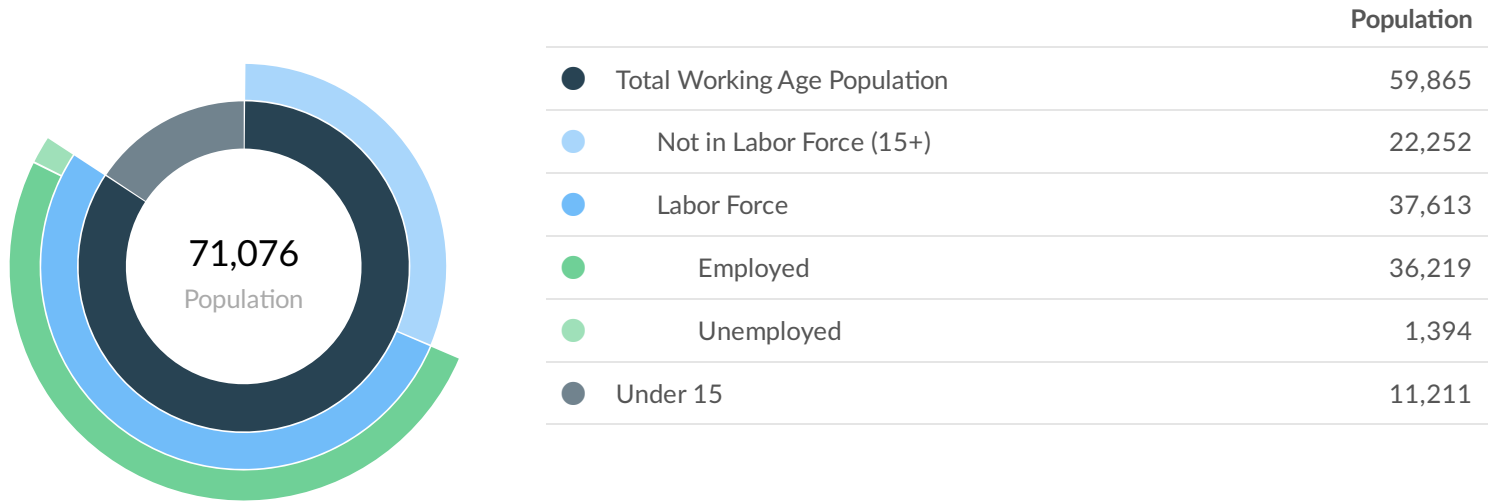

2020 Labor Force Breakdown