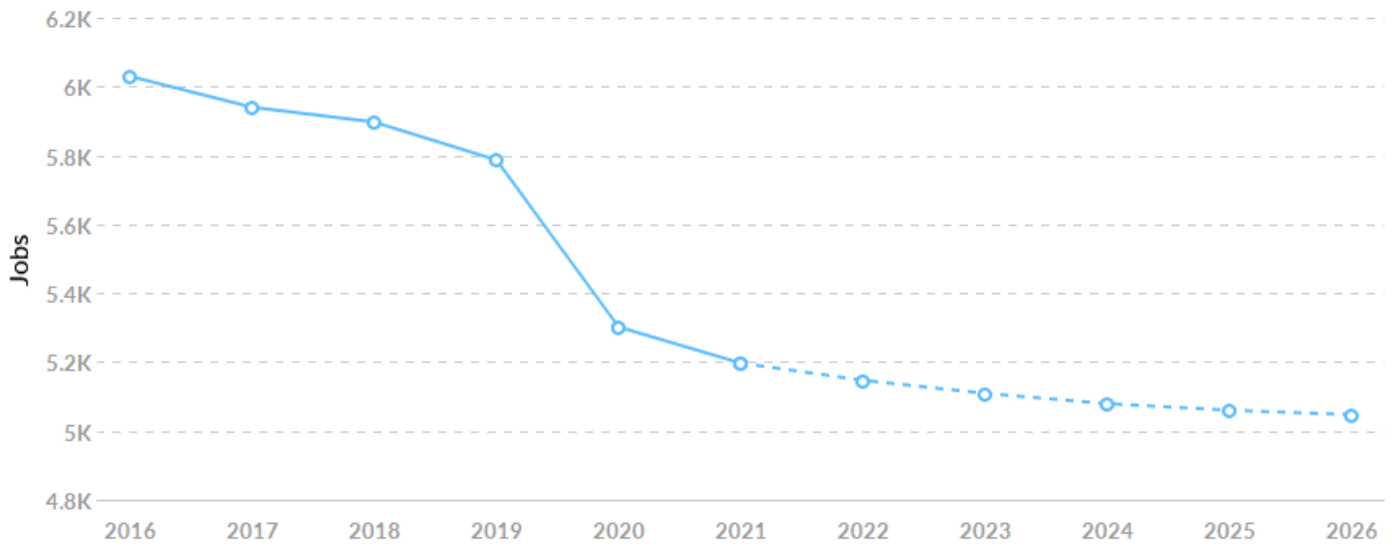

Job Trends

From 2016 to 2021, jobs declined by 13.8% in Adams County, WI from 6,030 to 5,197. This change fell short of the national growth rate of 0.7% by 14.5%.

Timeframe	Jobs
2016	6,030
2017	5,940
2018	5,897
2019	5,787
2020	5,302
2021	5,197
2022	5,147
2023	5,109
2024	5,079
2025	5,060
2026	5,047