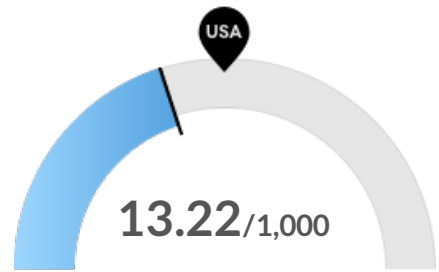

Property Crime

Adams County, WI has 13.22 property crimes per 1,000 people. The national rate is 17.91 per 1,000 people.