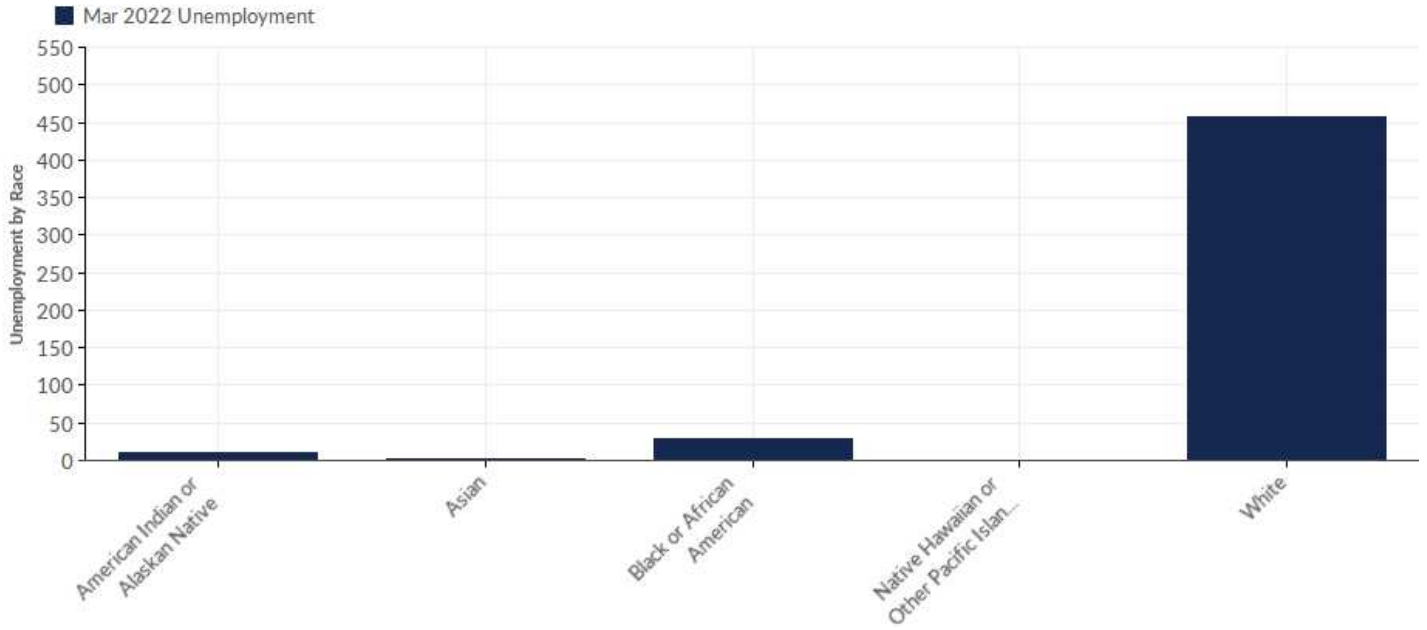

Unemployment by Race

Race	Unemployment (Mar 2022)	% of Unemployed
American Indian or Alaskan Native	10	2.00%
Asian	3	0.60%
Black or African American	28	5.60%
Native Hawaiian or Other Pacific Islander	0	0.00%
White	458	91.60%
Total	500	100.00%