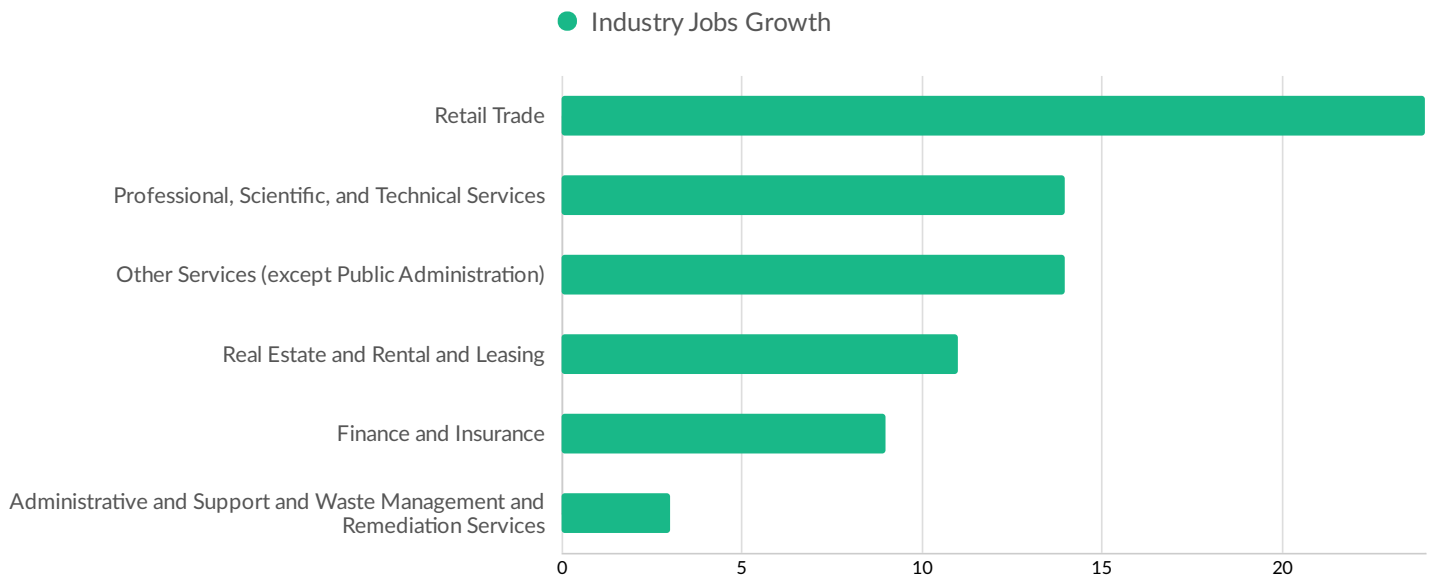

Top Growing Industries