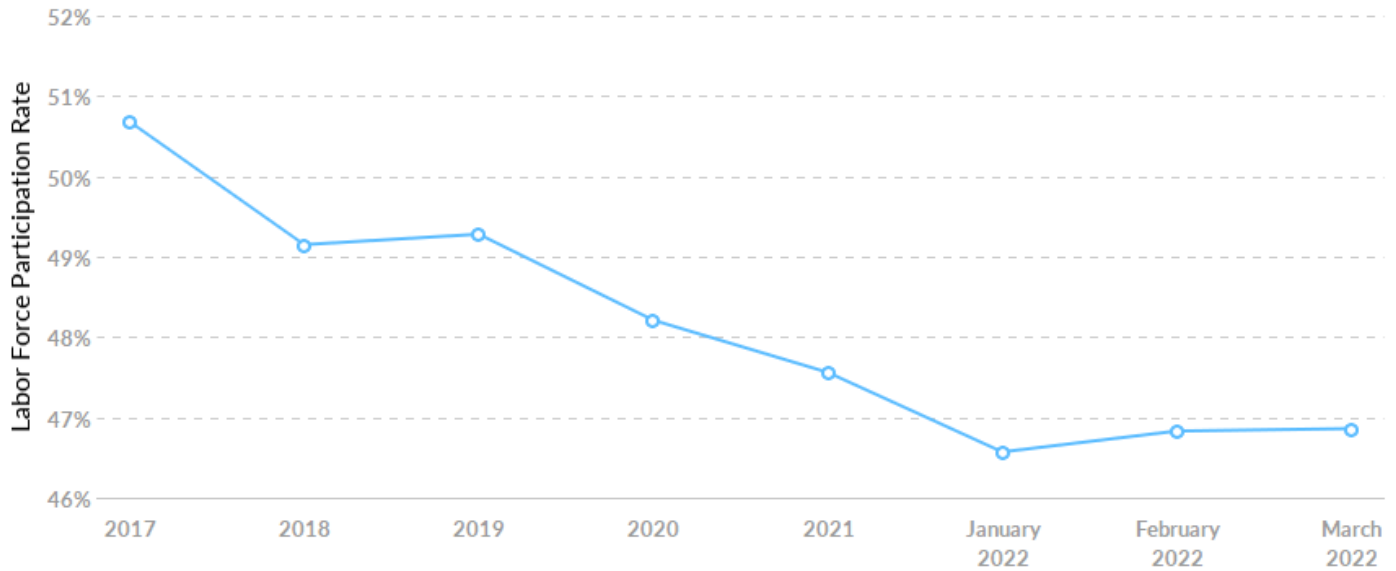

Labor Force Participation Rate Trends

Timeframe	Labor Force Participation Rate
2017	50.68%
2018	49.15%
2019	49.28%
2020	48.21%
2021	47.56%
January 2022	46.57%
February 2022	46.83%
March 2022	46.86%