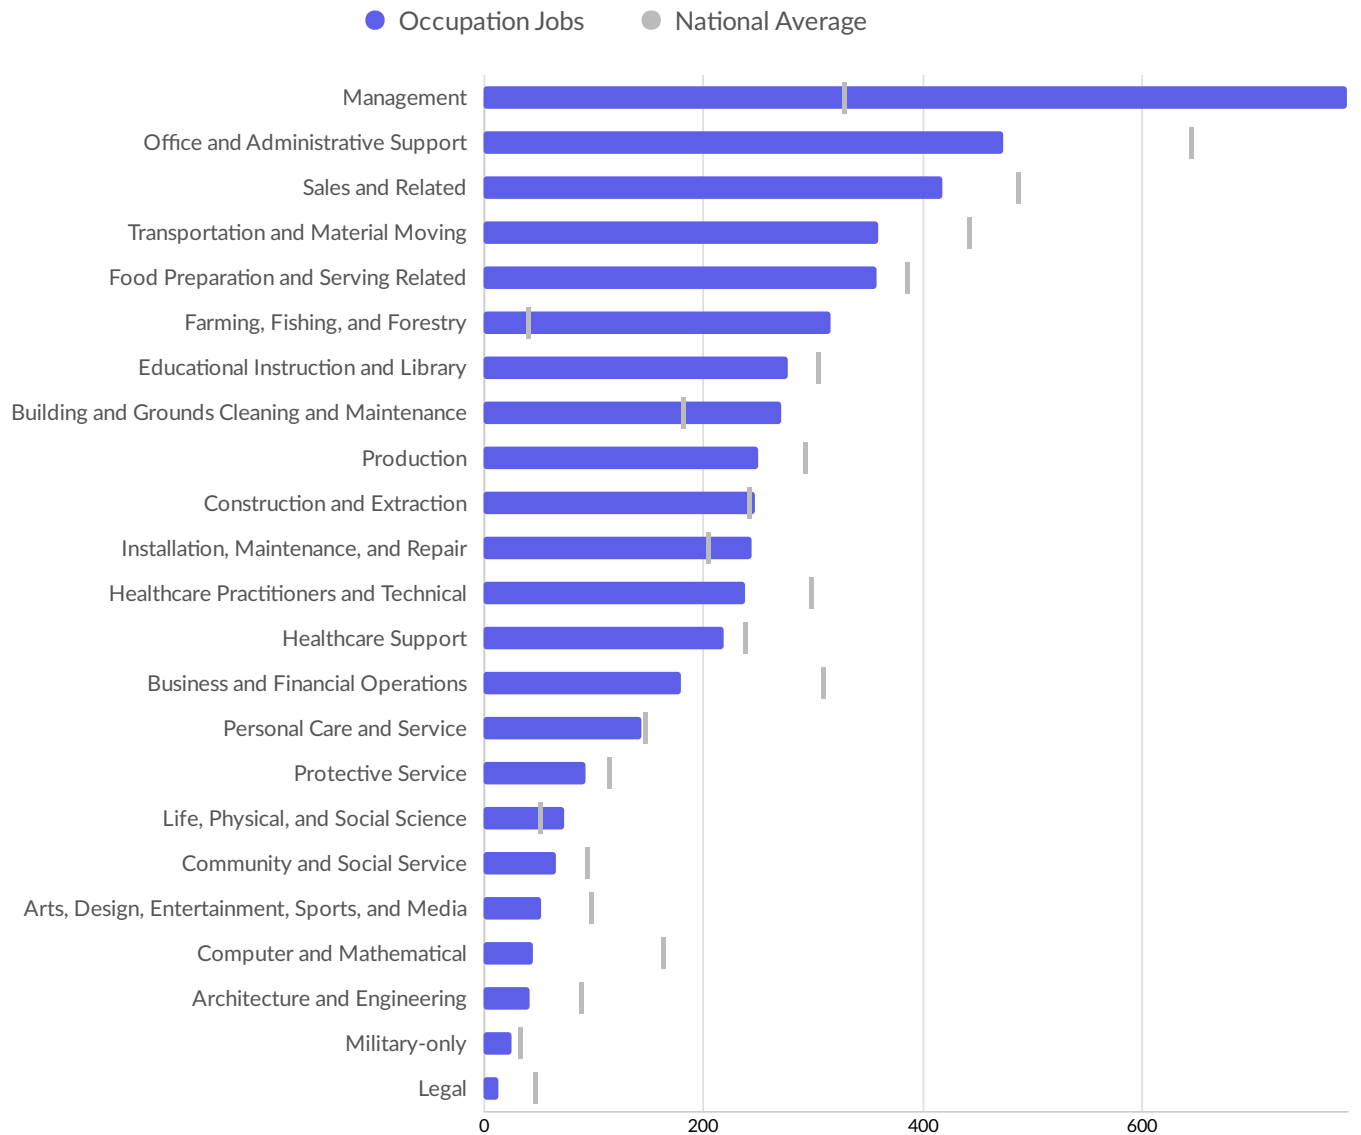

Top Companies	Profiles	Top Companies Posting	Unique Postings
Adams Friendship Area Schools	46 	Gundersen Health System	76 
Adams County Government	29 	Kwik Trip	24 
Moundview Memorial Hospital ...	28 	WestRock	15 
WestRock	27 	Bureau of Prisons	14 
Adams-Columbia Electric Coope...	16 	Villa Pines Living Center	11 
Allied Cooperative	13 	Family Health - La Clinica	10 
Brakebush Brothers	11 	Wellpath	10 
Coldwell Banker	11 	United States Department of Ju...	9 
Adams-Friendship School District	10 	HCLAmerica	7 
Chula Vista Resort	10 	Love's	7 

## Business Size

	Percentage	Business Count
1 to 4 employees	37.3%	233
5 to 9 employees	28.8%	180
10 to 19 employees	19.4%	121
20 to 49 employees	11.4%	71
50 to 99 employees	1.4%	9
100 to 249 employees	1.1%	7
250 to 499 employees	0.3%	2
500+ employees	0.2%	1

## Largest Occupations