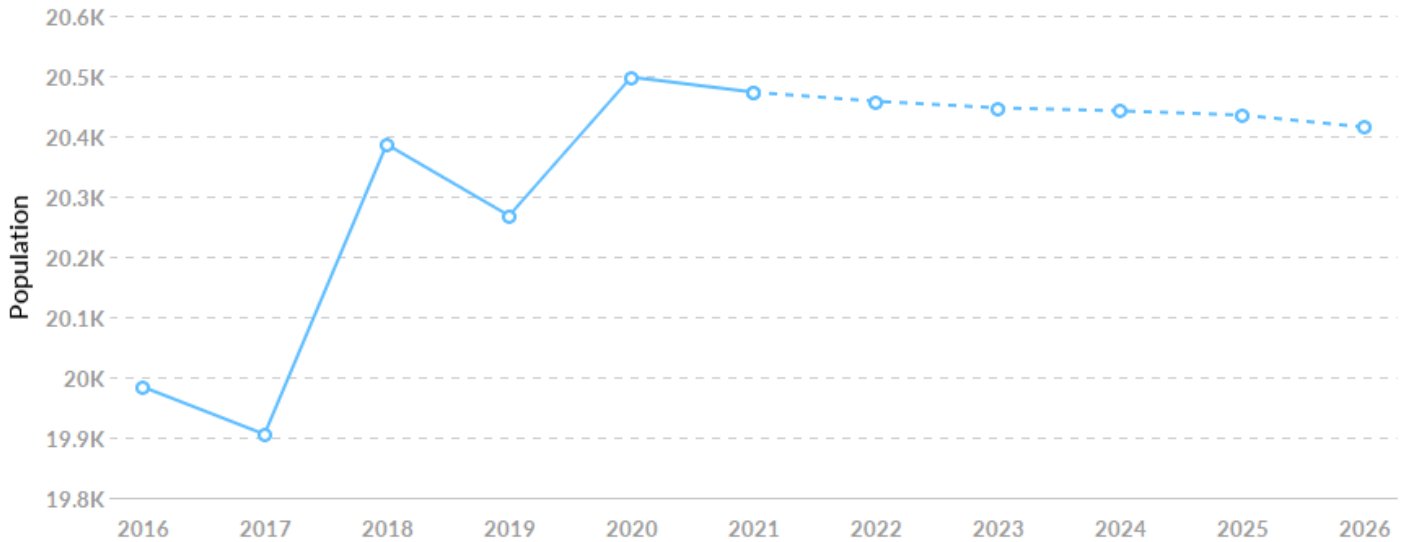

## Economy Overview

20,473

Population (2021)

Population **grew by 489** over the last 5 years but is projected to **decrease by 58** over the next 5 years.

5,197

Total Regional Employment

Jobs **decreased by 833** over the last 5 years and are projected to **decrease by 150** over the next 5 years.

## Population Trends

As of 2021 the region's population **increased by 2.4%** since 2016, growing by 489. Population is expected to **decrease by 0.3%** between 2021 and 2026, losing 58.

Timeframe	Population
2016	19,984
2017	19,905
2018	20,386
2019	20,268
2020	20,498
2021	20,473
2022	20,458
2023	20,447
2024	20,442
2025	20,435
2026	20,415