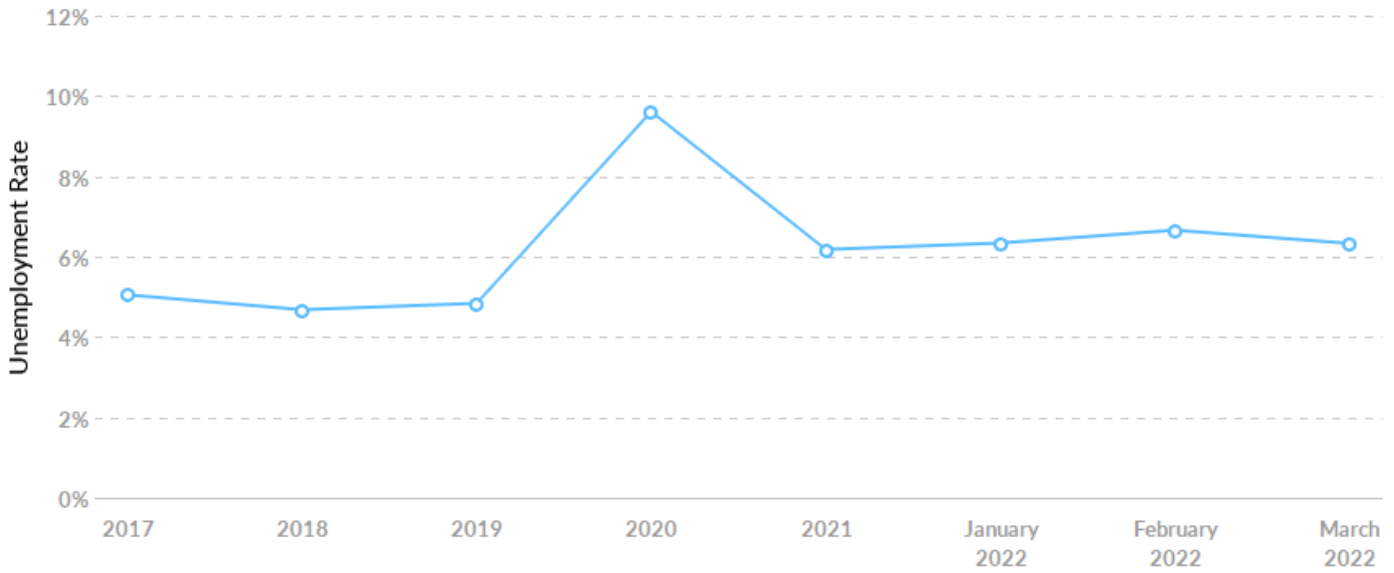

Unemployment Rate Trends

Adams County, WI had a March 2022 unemployment rate of 6.33%, **increasing from 5.05%** 5 years before.

Timeframe	Unemployment Rate
2017	5.05%
2018	4.68%
2019	4.84%
2020	9.61%
2021	6.18%
January 2022	6.34%
February 2022	6.66%
March 2022	6.33%