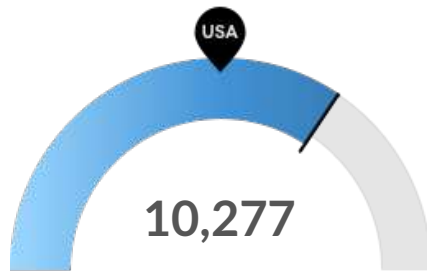

## Population Trends

As of 2021 the region's population **increased by 2.4%** since 2016, growing by 489. Population is expected to **decrease by 0.3%** between 2021 and 2026, losing 58.

Timeframe	Population
2016	19,984
2017	19,905
2018	20,386
2019	20,268
2020	20,498
2021	20,473
2022	20,458
2023	20,447
2024	20,442
2025	20,435
2026	20,415

## Labor Force Participation Rate Trends

Timeframe	Labor Force Participation Rate
2017	50.68%
2018	49.15%
2019	49.28%
2020	48.21%
2021	47.56%
January 2022	46.57%
February 2022	46.83%
March 2022	46.86%

## Unemployment Rate Trends

Adams County, WI had a March 2022 unemployment rate of 6.33%, **increasing from 5.05%** 5 years before.

Timeframe	Unemployment Rate
2017	5.05%
2018	4.68%
2019	4.84%
2020	9.61%
2021	6.18%
January 2022	6.34%
February 2022	6.66%
March 2022	6.33%

## Population Characteristics

**Millennials**

Adams County, WI has 2,989 millennials (ages 25-39). The national average for an area this size is 4,224.

**Retiring Soon**

Retirement risk is high in Adams County, WI. The national average for an area this size is 6,101 people 55 or older, while there are 10,277 here.