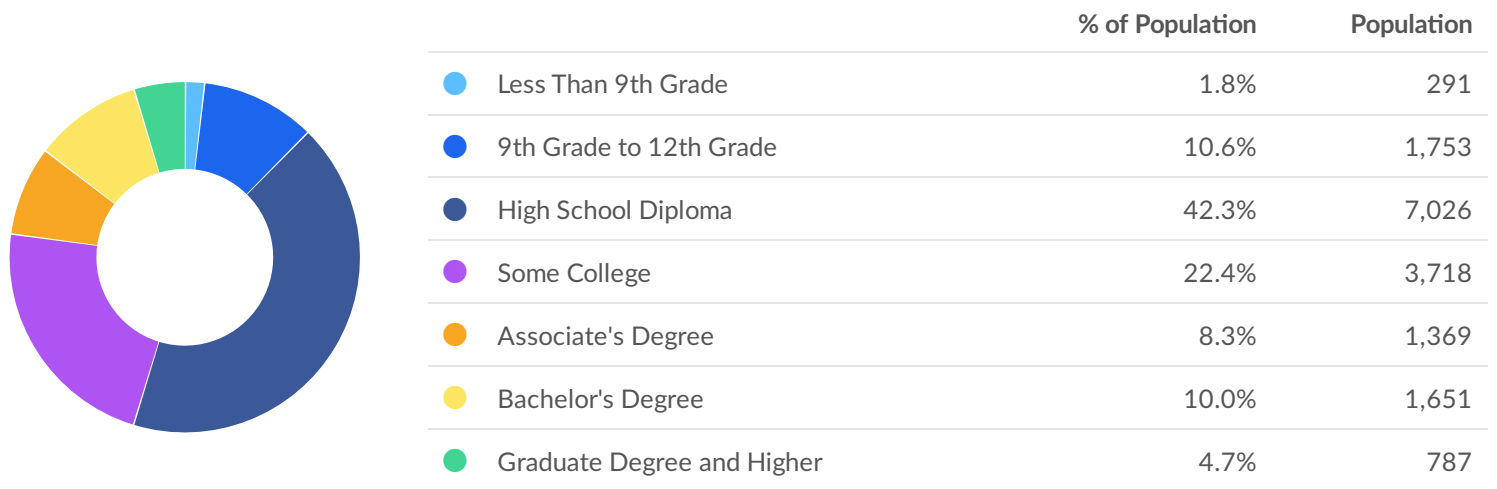

Educational Attainment

Concerning educational attainment, **10.0% of Adams County, WI residents possess a Bachelor's Degree** (10.4% below the national average), and **8.3% hold an Associate's Degree** (0.4% below the national average).