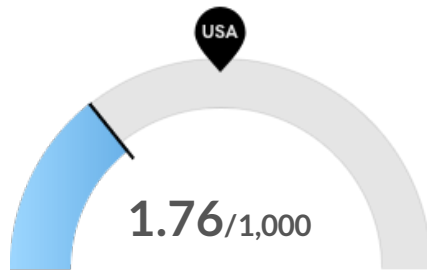

Violent Crime

Adams County, WI has 1.76 violent crimes per 1,000 people. The national rate is 3.62 per 1,000 people.