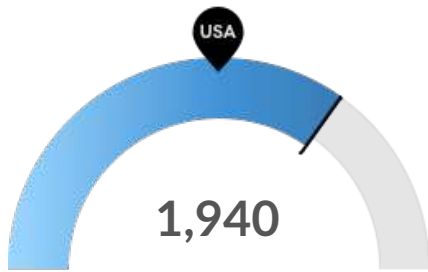

## Population Characteristics

**Millennials**

Adams County, WI has 2,989 millennials (ages 25-39). The national average for an area this size is 4,224.

**Retiring Soon**

Retirement risk is high in Adams County, WI. The national average for an area this size is 6,101 people 55 or older, while there are 10,277 here.

**Racial Diversity**

Racial diversity is low in Adams County, WI. The national average for an area this size is 8,256 racially diverse people, while there are 2,077 here.

**Veterans**

Adams County, WI has 1,940 veterans. The national average for an area this size is 1,125.