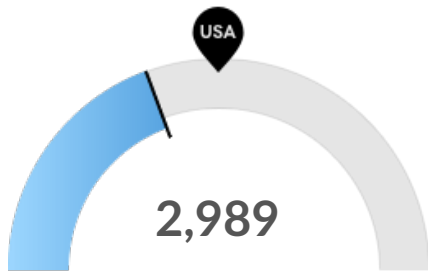

Population Characteristics

Millennials

Adams County, WI has 2,989 millennials (ages 25-39). The national average for an area this size is 4,224.