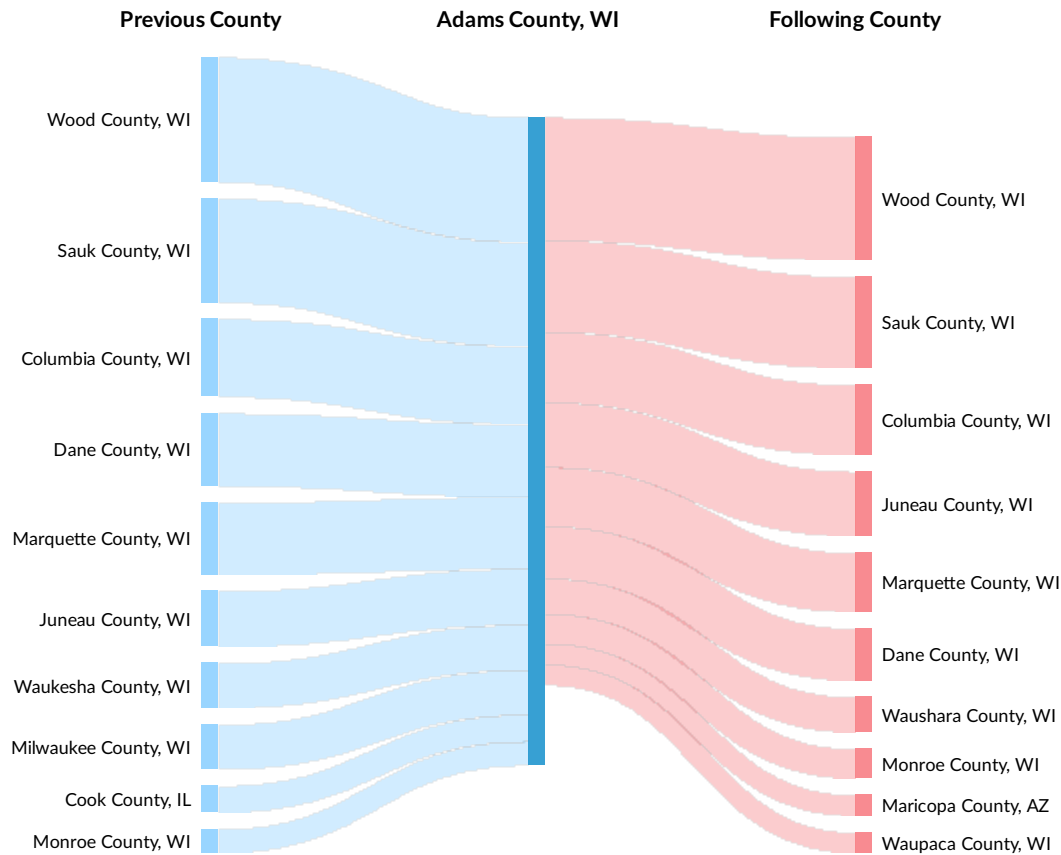

Inbound and Outbound Migration

The table below analyzes past and current residents of Adams County, WI. The left column shows residents of other counties migrating to Adams County, WI. The right column shows residents migrating from Adams County, WI to other counties.

As of 2019, **132** people have migrated from Wood County, WI to Adams County, WI. In the same year, **130** people left Adams County, WI migrating to Wood County, WI. The total Net Migration for Adams County, WI in 2019 was **268**.

Top Previous Counties	Migrations
Wood County, WI	132
Sauk County, WI	110
Columbia County, WI	82
Dane County, WI	77
Marquette County, WI	76
Juneau County, WI	59