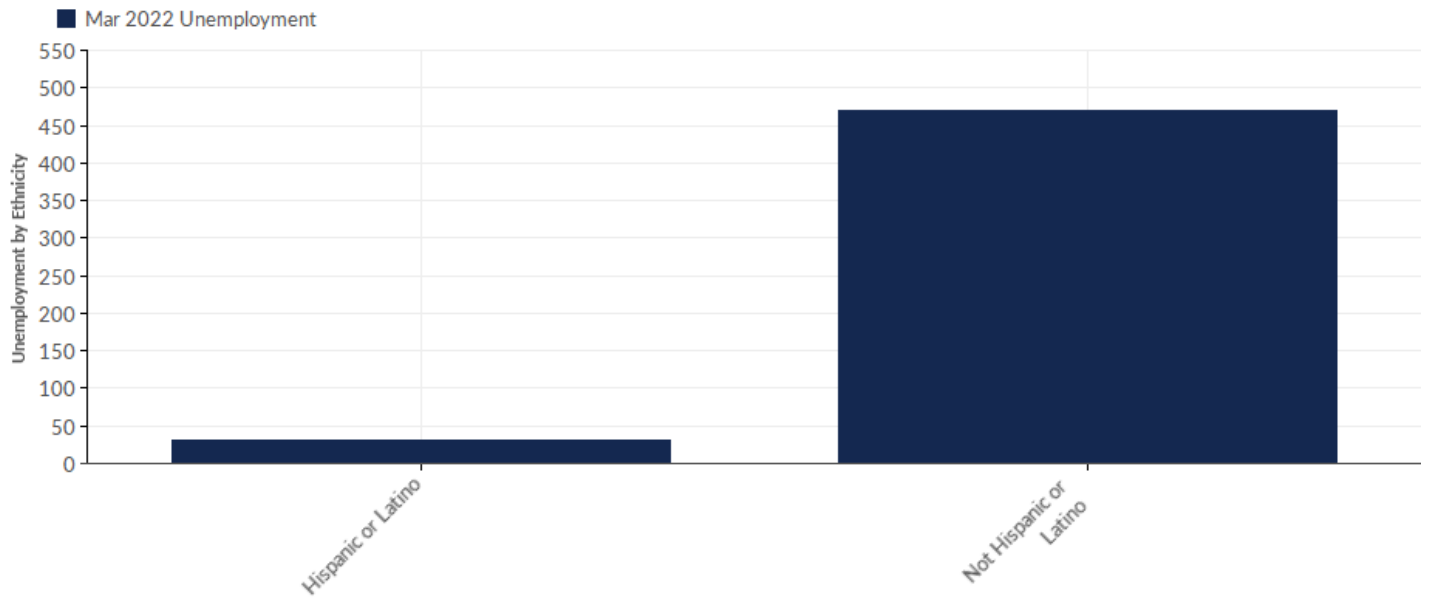

Unemployment by Ethnicity

Ethnicity	Unemployment (Mar 2022)	% of Unemployed
Hispanic or Latino	30	6.00%
Not Hispanic or Latino	470	94.00%
Total	500	100.00%