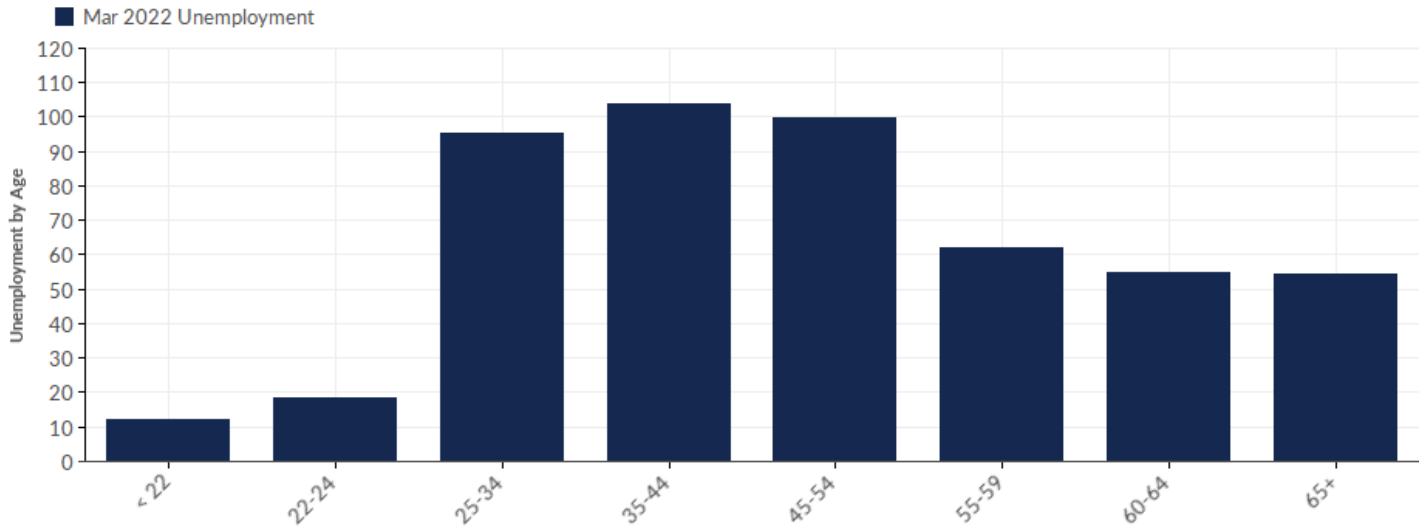

Unemployment by Demographics

Unemployment by Age

Age	Unemployment (Mar 2022)	% of Unemployed
< 22	12	2.40%
22-24	18	3.60%
25-34	95	19.00%
35-44	104	20.80%
45-54	100	20.00%
55-59	62	12.40%
60-64	55	11.00%
65+	54	10.80%
Total	500	100.00%