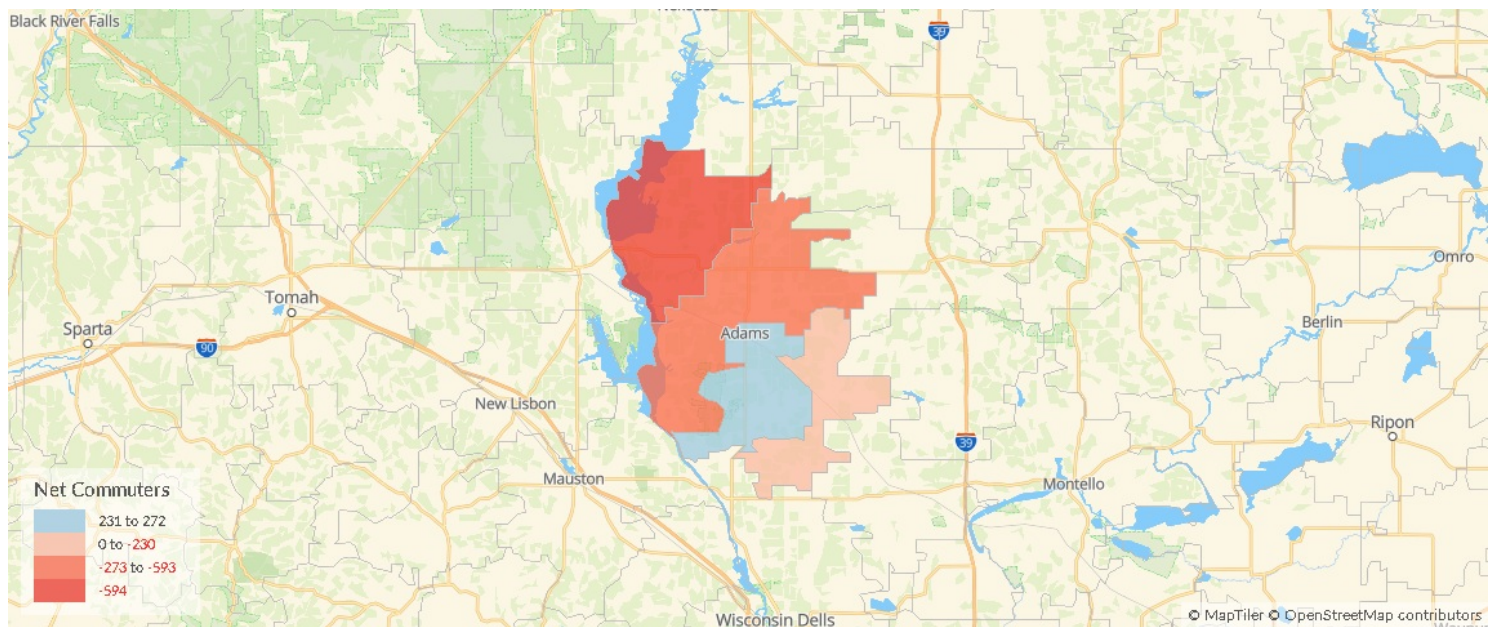

## Place of Work vs Place of Residence

Understanding where talent in Adams County, WI currently works compared to where talent lives can help you optimize site decisions. For example, the #1 ranked ZIP for employment ranks #2 for resident workers. The top ZIP for resident workers is 53934.