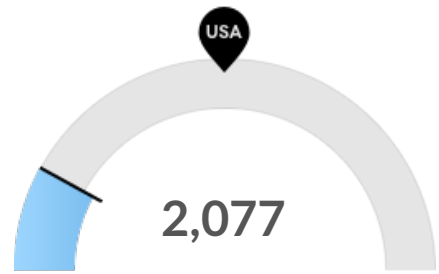

## Population Characteristics

**Millennials**

Adams County, WI has 2,989 millennials (ages 25-39). The national average for an area this size is 4,224.

**Retiring Soon**

Retirement risk is high in Adams County, WI. The national average for an area this size is 6,101 people 55 or older, while there are 10,277 here.

**Racial Diversity**

Racial diversity is low in Adams County, WI. The national average for an area this size is 8,256 racially diverse people, while there are 2,077 here.

**Veterans**

Adams County, WI has 1,940 veterans. The national average for an area this size is 1,125.