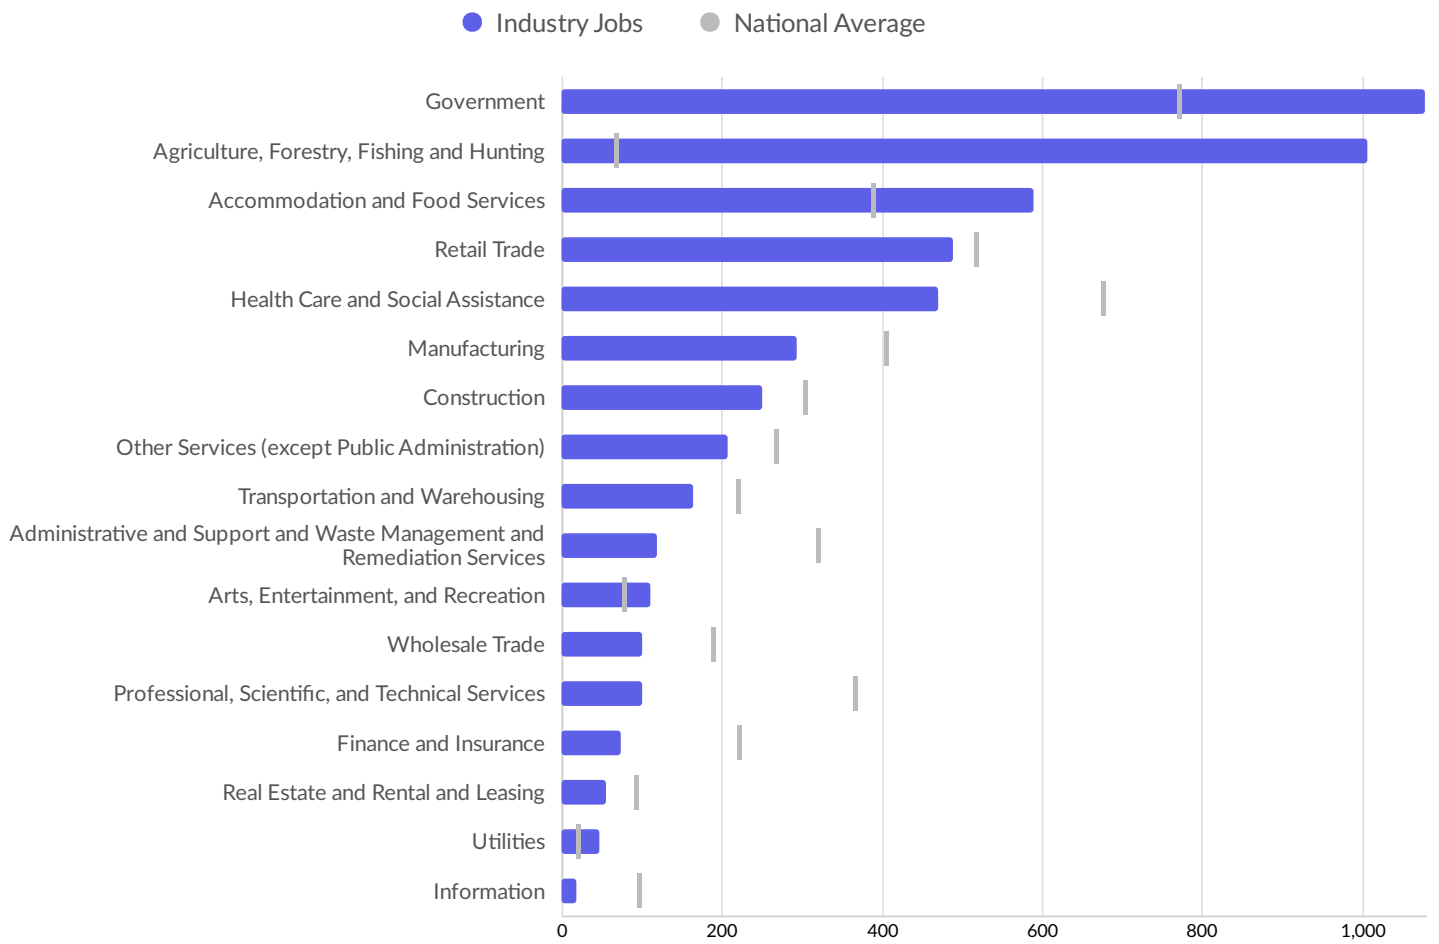

Top Previous Counties	Migrations
Waukesha County, WI	48
Milwaukee County, WI	47
Cook County, IL	28
Monroe County, WI	25
Lincoln County, WI	19
Alger County, MI	17
Portage County, WI	16
Rock County, WI	15
Racine County, WI	13
Top Following Counties	Migrations
Wood County, WI	130
Sauk County, WI	97
Columbia County, WI	74
Juneau County, WI	68
Marquette County, WI	63
Dane County, WI	55
Waushara County, WI	37
Monroe County, WI	31
Maricopa County, AZ	22
Waupaca County, WI	22
DuPage County, IL	16
Dakota County, MN	16
Winnebago County, WI	16
Stearns County, MN	13
Nye County, NV	12

Industry Characteristics

Largest Industries