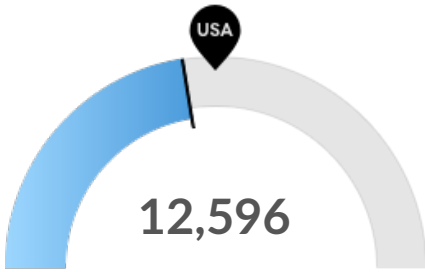

## Population Trends

As of 2021 the region's population increased by 1.0% since 2016, growing by 704. Population is expected to increase by 0.2% between 2021 and 2026, adding 116.

Timeframe	Population
2016	70,483
2017	70,674
2018	70,979
2019	70,943
2020	71,032
2021	71,187
2022	71,228
2023	71,262
2024	71,288
2025	71,298
2026	71,304

## Job Trends

From 2016 to 2021, jobs declined by 6.2% in Portage County, WI from 39,386 to 36,963. This change fell short of the national growth rate of 0.7% by 6.9%.

Timeframe	Jobs
2016	39,386
2017	39,032
2018	38,912
2019	38,818
2020	36,662
2021	36,963
2022	36,954
2023	36,954
2024	36,961
2025	36,977
2026	36,999

## Labor Force Participation Rate Trends

Timeframe	Labor Force Participation Rate
2017	68.14%
2018	66.83%
2019	65.85%
2020	64.41%
2021	64.92%
January 2022	64.08%
February 2022	65.33%
March 2022	65.58%

## Population Characteristics

Millennials

Portage County, WI has 12,596 millennials (ages 25-39). The national average for an area this size is 14,638.

Retiring Soon

Retirement risk is about average in Portage County, WI. The national average for an area this size is 21,141 people 55 or older, while there are 22,223 here.