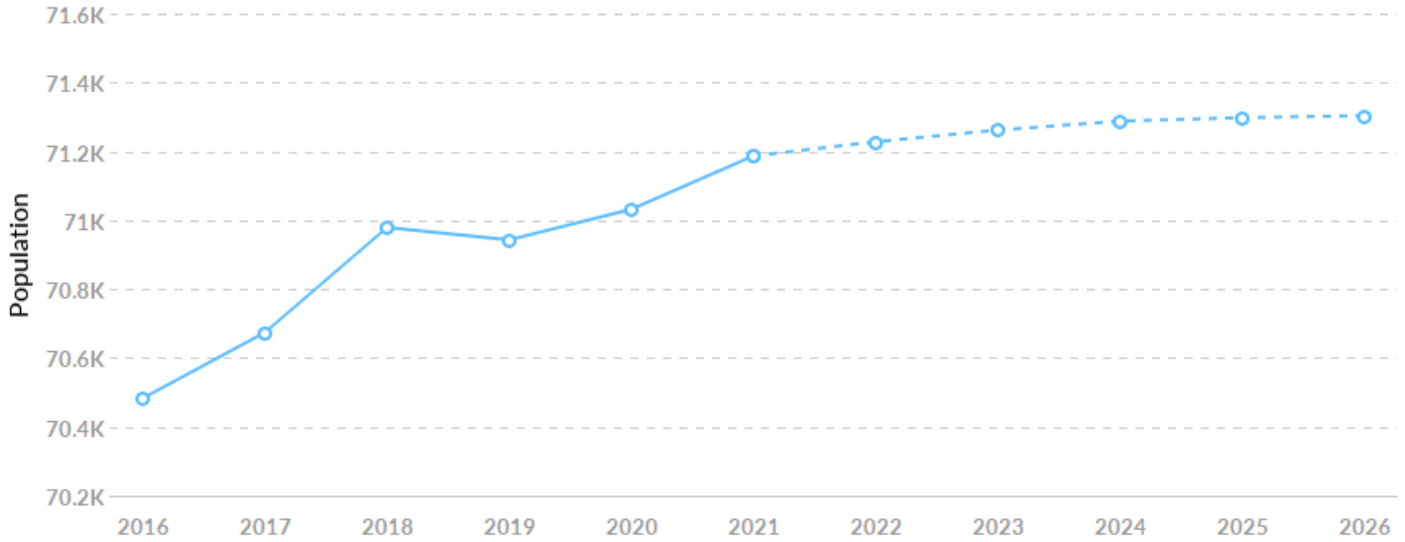

## Economy Overview

**71,187**

Population (2021)

Population **grew by 704** over the last 5 years and is projected to **grow by 116** over the next 5 years.

**36,963**

Total Regional Employment

Jobs **decreased by 2,423** over the last 5 years but are projected to **grow by 36** over the next 5 years.

## Population Trends

As of 2021 the region's population increased by 1.0% since 2016, growing by 704. Population is expected to increase by 0.2% between 2021 and 2026, adding 116.

Timeframe	Population
2016	70,483
2017	70,674
2018	70,979
2019	70,943
2020	71,032
2021	71,187
2022	71,228
2023	71,262
2024	71,288
2025	71,298
2026	71,304