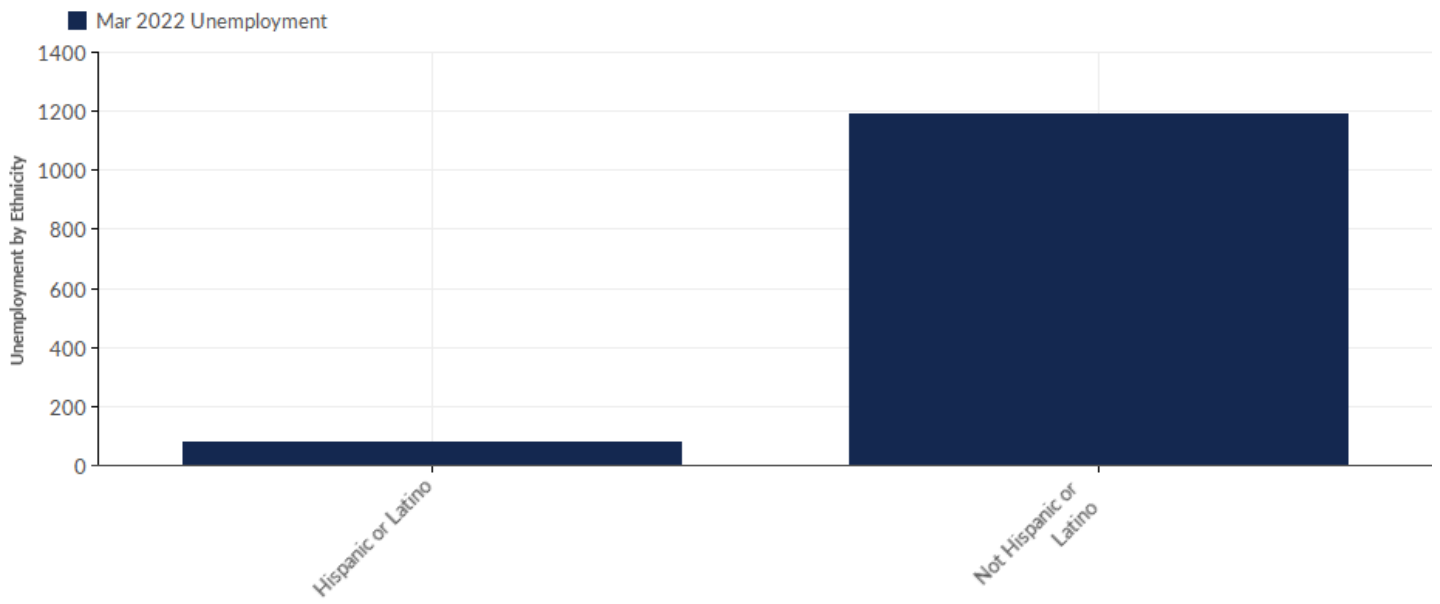

Unemployment by Ethnicity

Ethnicity	Unemployment (Mar 2022)	% of Unemployed
Hispanic or Latino	76	5.99%
Not Hispanic or Latino	1,192	94.01%
Total	1,268	100.00%