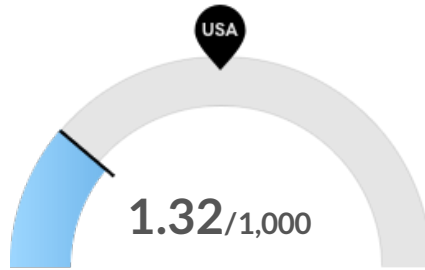

Violent Crime

Portage County, WI has 1.32 violent crimes per 1,000 people. The national rate is 3.62 per 1,000 people.