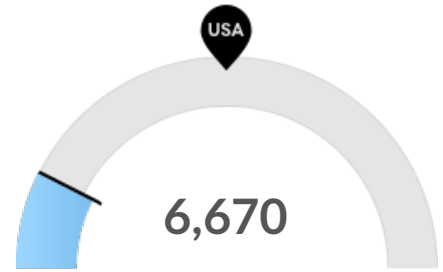

## Population Characteristics

Millennials

Portage County, WI has 12,596 millennials (ages 25-39). The national average for an area this size is 14,638.

Retiring Soon

Retirement risk is about average in Portage County, WI. The national average for an area this size is 21,141 people 55 or older, while there are 22,223 here.

Racial Diversity

Racial diversity is low in Portage County, WI. The national average for an area this size is 28,611 racially diverse people, while there are 6,670 here.

Veterans

Portage County, WI has 3,933 veterans. The national average for an area this size is 3,939.