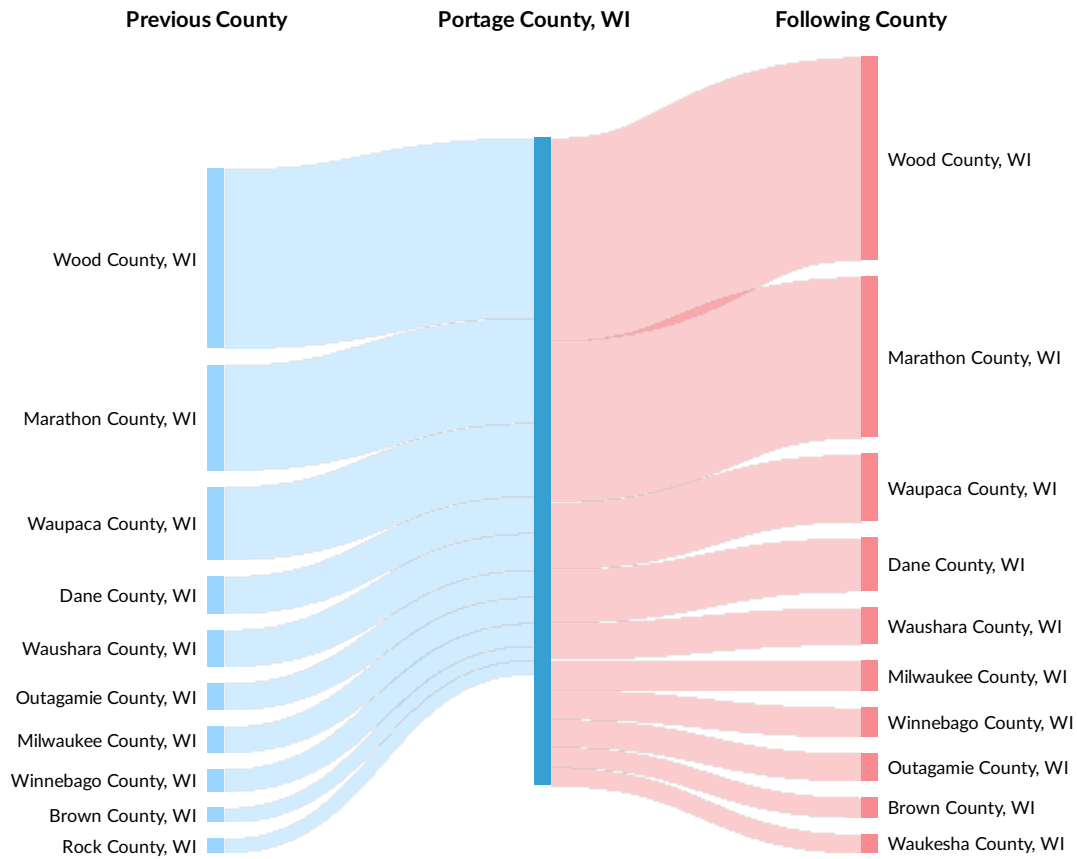

Inbound and Outbound Migration

The table below analyzes past and current residents of Portage County, WI. The left column shows residents of other counties migrating to Portage County, WI. The right column shows residents migrating from Portage County, WI to other counties.

As of 2019, **393** people have migrated from Wood County, WI to Portage County, WI. In the same year, **445** people left Portage County, WI migrating to Wood County, WI. The total Net Migration for Portage County, WI in 2019 was **-314**.

Top Previous Counties	Migrations
Wood County, WI	393
Marathon County, WI	231
Waupaca County, WI	160
Dane County, WI	81
Waushara County, WI	80
Outagamie County, WI	59