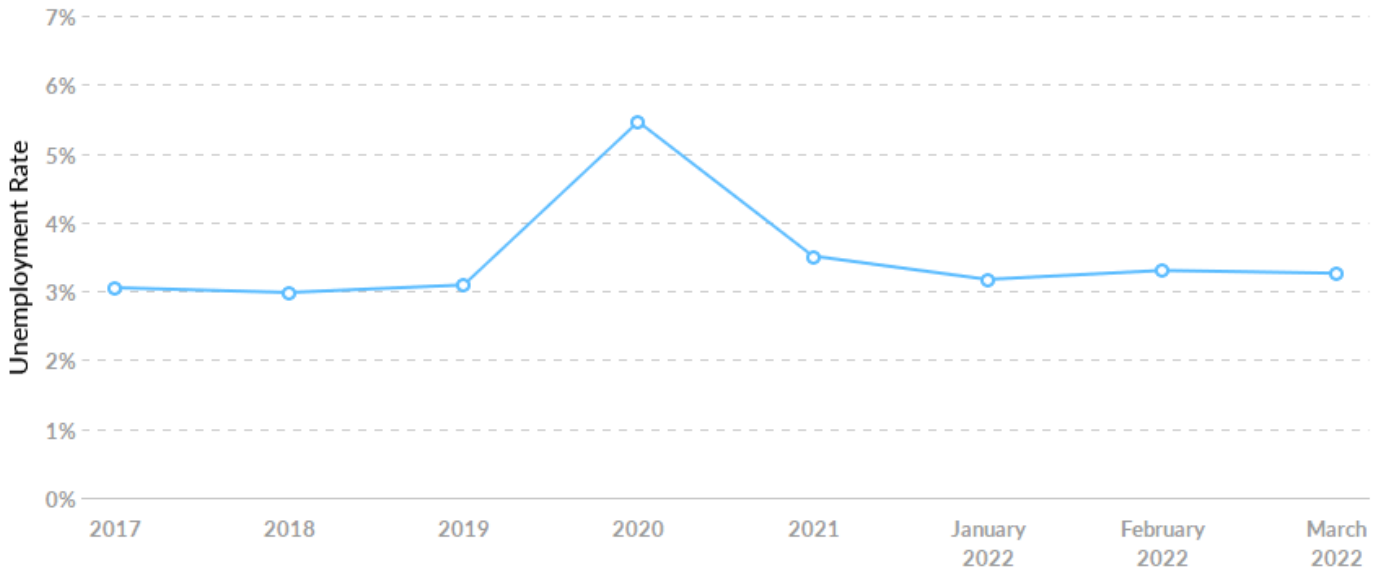

Unemployment Rate Trends

Portage County, WI had a March 2022 unemployment rate of 3.26%, **increasing from 3.05% 5 years before.**

Timeframe	Unemployment Rate
2017	3.05%
2018	2.98%
2019	3.09%
2020	5.46%
2021	3.51%
January 2022	3.17%
February 2022	3.30%
March 2022	3.26%