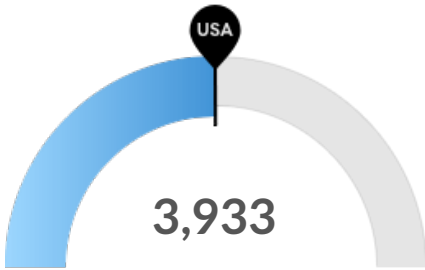

## Population Characteristics

Millennials

Portage County, WI has 12,596 millennials (ages 25-39). The national average for an area this size is 14,638.

Retiring Soon

Retirement risk is about average in Portage County, WI. The national average for an area this size is 21,141 people 55 or older, while there are 22,223 here.

Racial Diversity

Racial diversity is low in Portage County, WI. The national average for an area this size is 28,611 racially diverse people, while there are 6,670 here.

Veterans

Portage County, WI has 3,933 veterans. The national average for an area this size is 3,939.