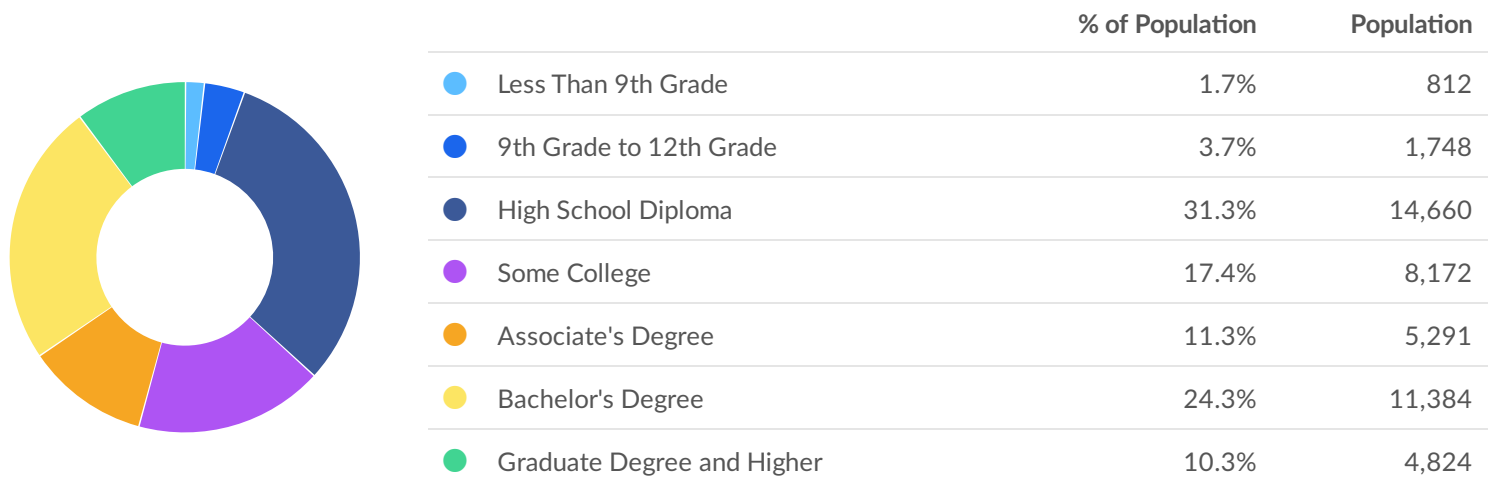

Educational Attainment

Concerning educational attainment, **24.3% of Portage County, WI residents possess a Bachelor's Degree** (4.0% above the national average), and **11.3% hold an Associate's Degree** (2.6% above the national average).