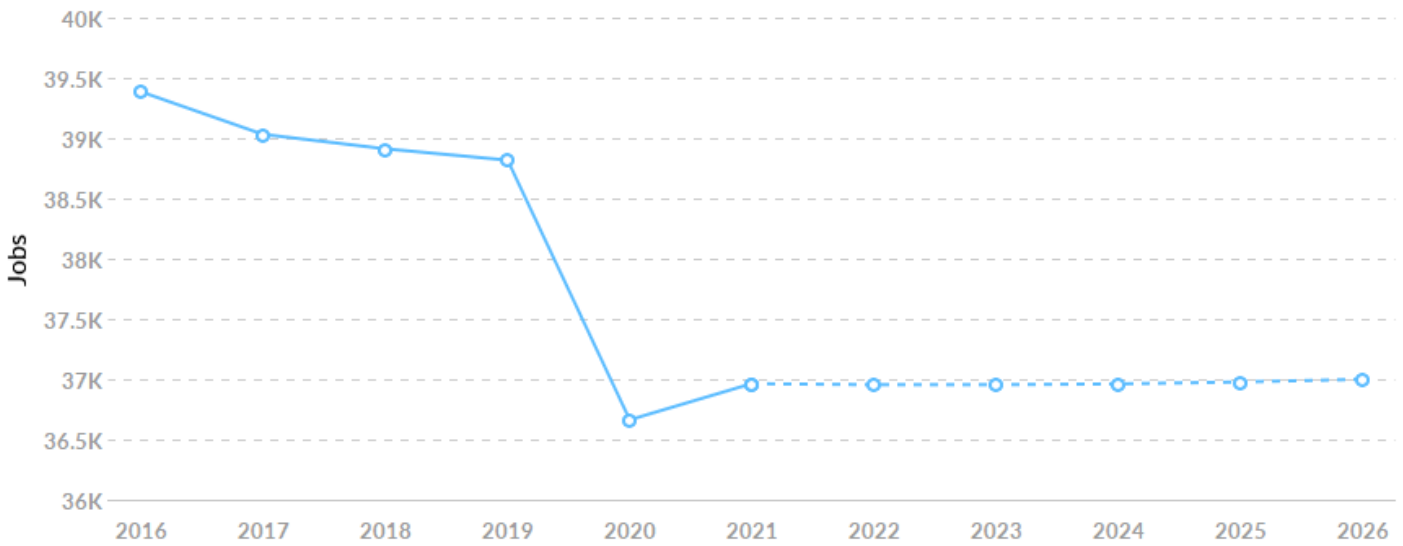

Job Trends

From 2016 to 2021, jobs declined by 6.2% in Portage County, WI from 39,386 to 36,963. This change fell short of the national growth rate of 0.7% by 6.9%.

Timeframe	Jobs
2016	39,386
2017	39,032
2018	38,912
2019	38,818
2020	36,662
2021	36,963
2022	36,954
2023	36,954
2024	36,961
2025	36,977
2026	36,999