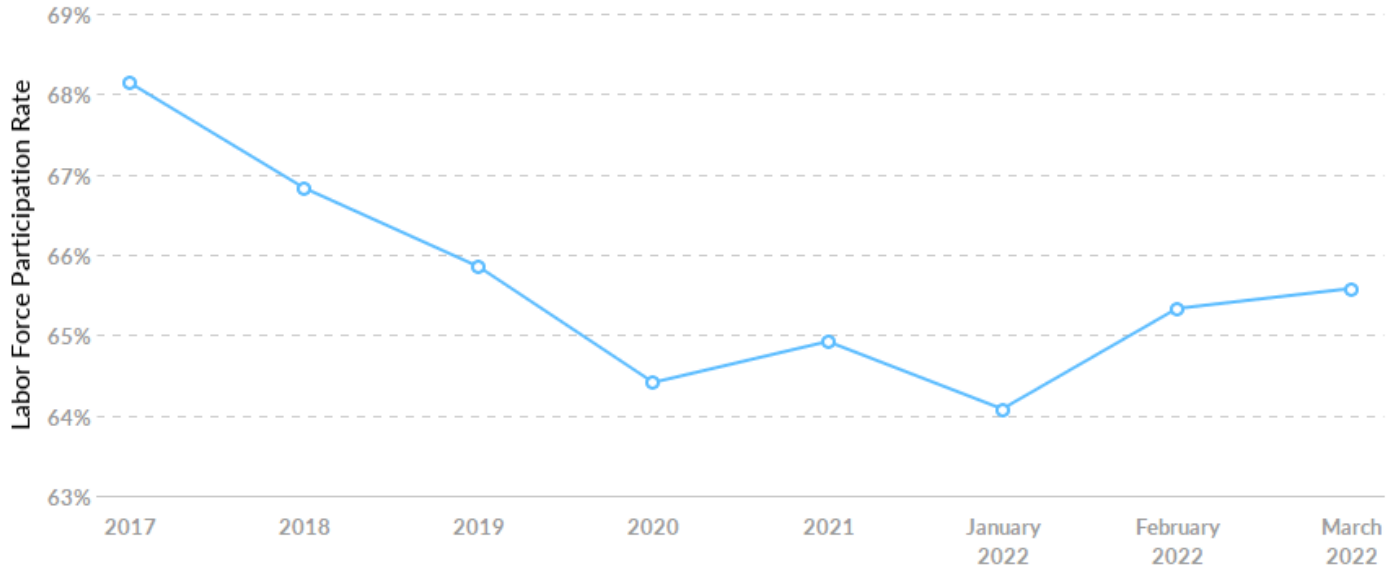

Labor Force Participation Rate Trends

Timeframe	Labor Force Participation Rate
2017	68.14%
2018	66.83%
2019	65.85%
2020	64.41%
2021	64.92%
January 2022	64.08%
February 2022	65.33%
March 2022	65.58%