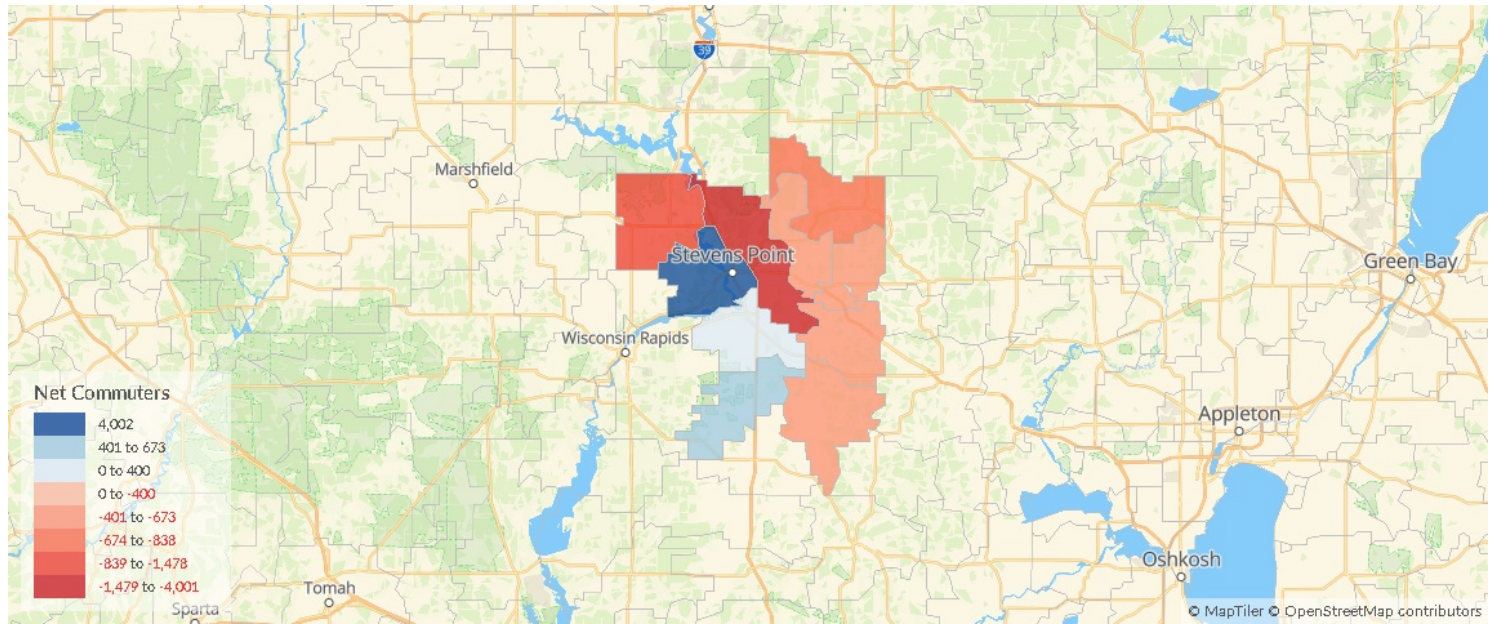

### Where Talent Works

ZIP	Name	2021 Employment
54481	Stevens Point, WI (in Po...	17,588
54467	Plover, WI (in Portage c...	8,329
54482	Stevens Point, WI (in Po...	3,409
54406	Amherst, WI (in Portage...	1,923
54921	Bancroft, WI (in Portage...	1,365