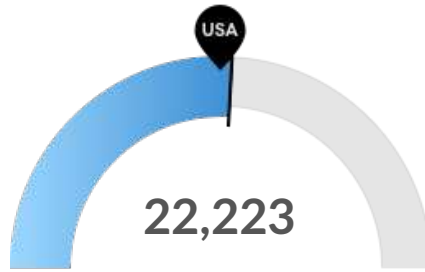

## Population Trends

As of 2021 the region's population increased by 1.0% since 2016, growing by 704. Population is expected to increase by 0.2% between 2021 and 2026, adding 116.

Timeframe	Population
2016	70,483
2017	70,674
2018	70,979
2019	70,943
2020	71,032
2021	71,187
2022	71,228
2023	71,262
2024	71,288
2025	71,298
2026	71,304

## Labor Force Participation Rate Trends

Timeframe	Labor Force Participation Rate
2017	68.14%
2018	66.83%
2019	65.85%
2020	64.41%
2021	64.92%
January 2022	64.08%
February 2022	65.33%
March 2022	65.58%

## Unemployment Rate Trends

Portage County, WI had a March 2022 unemployment rate of 3.26%, **increasing from 3.05% 5 years before.**

Timeframe	Unemployment Rate
2017	3.05%
2018	2.98%
2019	3.09%
2020	5.46%
2021	3.51%
January 2022	3.17%
February 2022	3.30%
March 2022	3.26%

## Population Characteristics

Millennials

Portage County, WI has 12,596 millennials (ages 25-39). The national average for an area this size is 14,638.

Retiring Soon

Retirement risk is about average in Portage County, WI. The national average for an area this size is 21,141 people 55 or older, while there are 22,223 here.