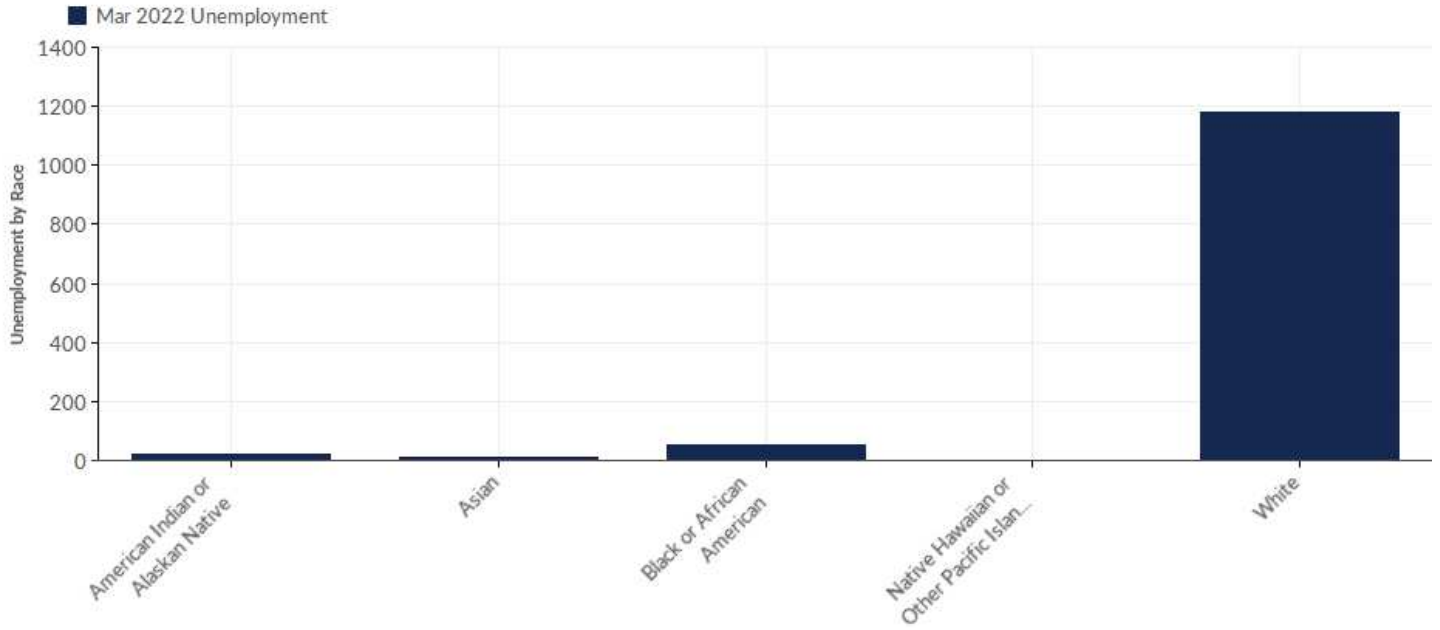

Unemployment by Race

Race	Unemployment (Mar 2022)	% of Unemployed
American Indian or Alaskan Native	21	1.66%
Asian	13	1.03%
Black or African American	53	4.18%
Native Hawaiian or Other Pacific Islander	1	0.08%
White	1,180	93.06%
Total	1,268	100.00%