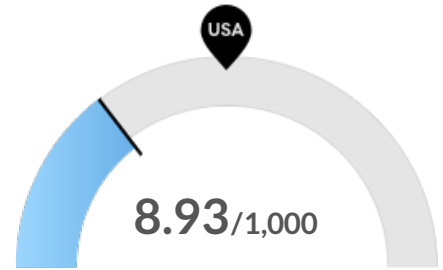

## Population Characteristics

Millennials

Portage County, WI has 12,596 millennials (ages 25-39). The national average for an area this size is 14,638.

Retiring Soon

Retirement risk is about average in Portage County, WI. The national average for an area this size is 21,141 people 55 or older, while there are 22,223 here.

Racial Diversity

Racial diversity is low in Portage County, WI. The national average for an area this size is 28,611 racially diverse people, while there are 6,670 here.

Veterans

Portage County, WI has 3,933 veterans. The national average for an area this size is 3,939.

Violent Crime

Portage County, WI has 1.32 violent crimes per 1,000 people. The national rate is 3.62 per 1,000 people.

Property Crime

Portage County, WI has 8.93 property crimes per 1,000 people. The national rate is 17.91 per 1,000 people.