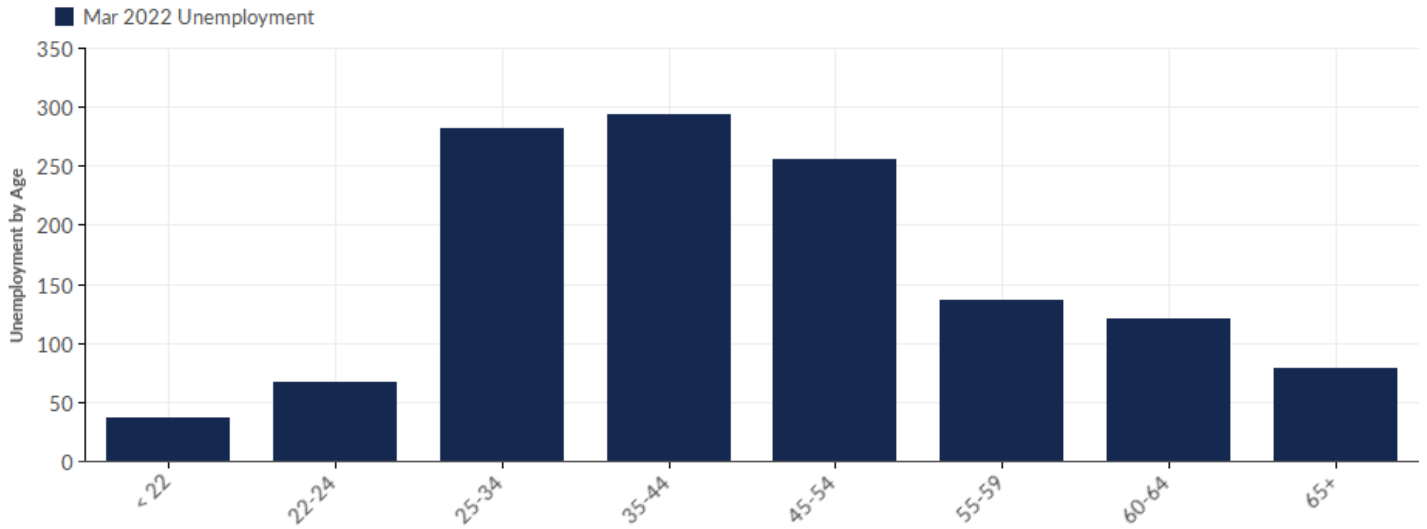

Unemployment by Demographics

Unemployment by Age

Age	Unemployment (Mar 2022)	% of Unemployed
< 22	37	2.92%
22-24	66	5.21%
25-34	282	22.24%
35-44	293	23.11%
45-54	255	20.11%
55-59	136	10.73%
60-64	120	9.46%
65+	79	6.23%
Total	1,268	100.00%