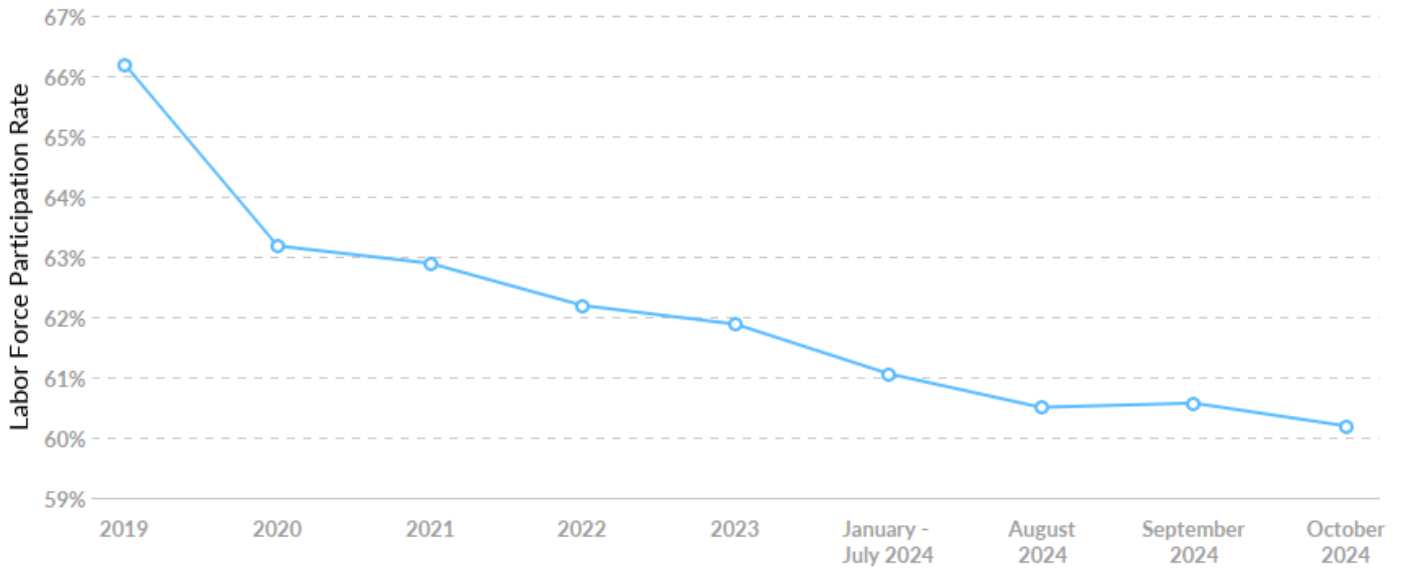

## Population Trends

As of 2024 the region's population **increased by 3.7%** since 2019, growing by 1,026. Population is expected to **increase by 2.4%** between 2024 and 2029, adding 683.

Timeframe	Population
2019	27,596
2020	28,426
2021	28,457
2022	28,355
2023	28,405
2024	28,622
2025	28,792
2026	28,950
2027	29,094
2028	29,206
2029	29,305

## Job Trends

From 2019 to 2024, jobs declined by 5.0% in Lincoln County, WI from 12,134 to **11,523**. This change fell short of the national growth rate of 3.9% by 8.9%.

Timeframe	Jobs
2019	12,134
2020	11,360
2021	11,490
2022	11,736
2023	11,638
2024	11,523
2025	11,521
2026	11,515
2027	11,502
2028	11,488
2029	11,467

## Labor Force Participation Rate Trends

Timeframe	Labor Force Participation Rate
2019	66.19%
2020	63.18%
2021	62.89%
2022	62.19%
2023	61.88%
January - July 2024	61.06%
August 2024	60.50%
September 2024	60.57%
October 2024	60.19%