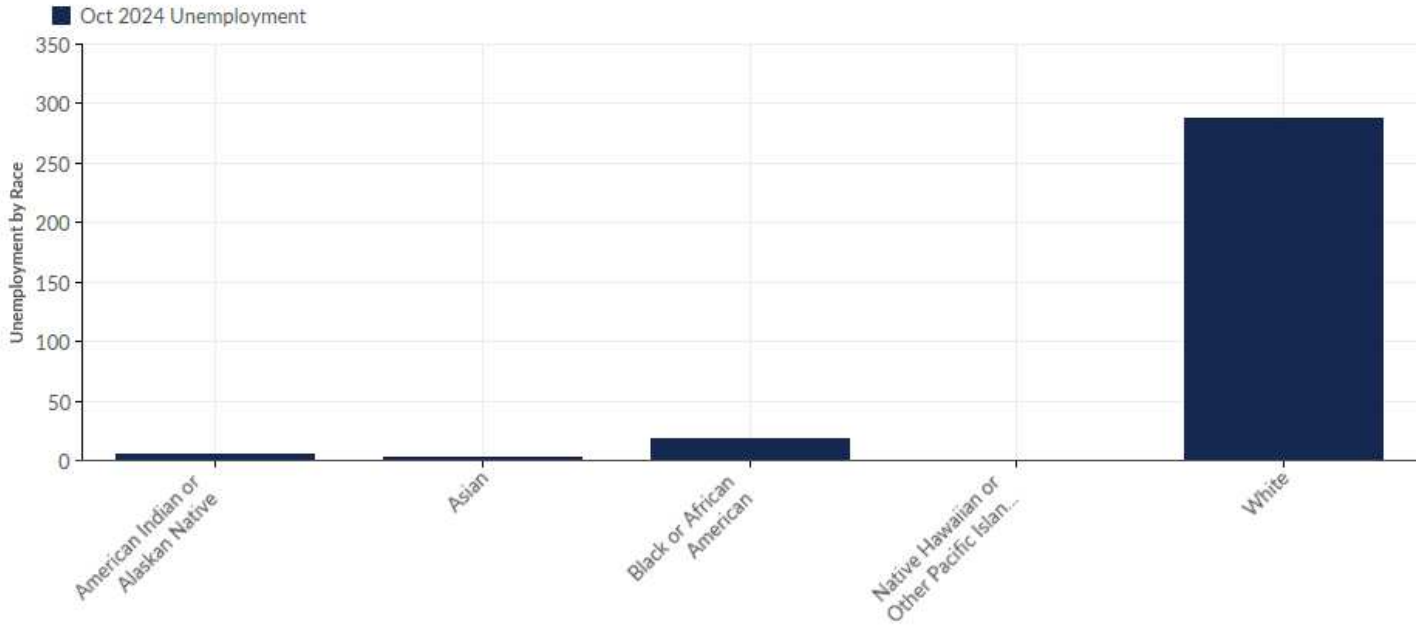

Unemployment by Race

Race	Unemployment (Oct 2024)	% of Unemployed
American Indian or Alaskan Native	5	1.60%
Asian	3	0.96%
Black or African American	18	5.75%
Native Hawaiian or Other Pacific Islander	0	0.00%
White	287	91.69%
Total	313	100.00%