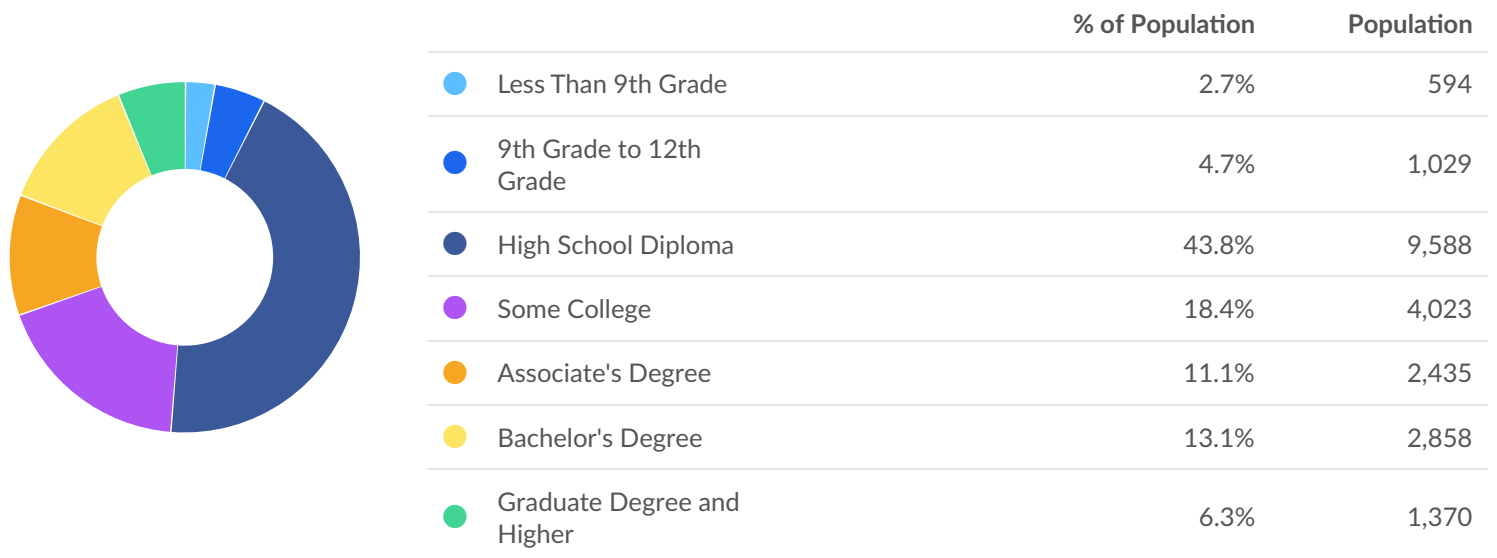

Educational Attainment

Concerning educational attainment, **13.1% of Lincoln County, WI residents possess a Bachelor's Degree** (8.4% below the national average), and **11.1% hold an Associate's Degree** (2.2% above the national average).