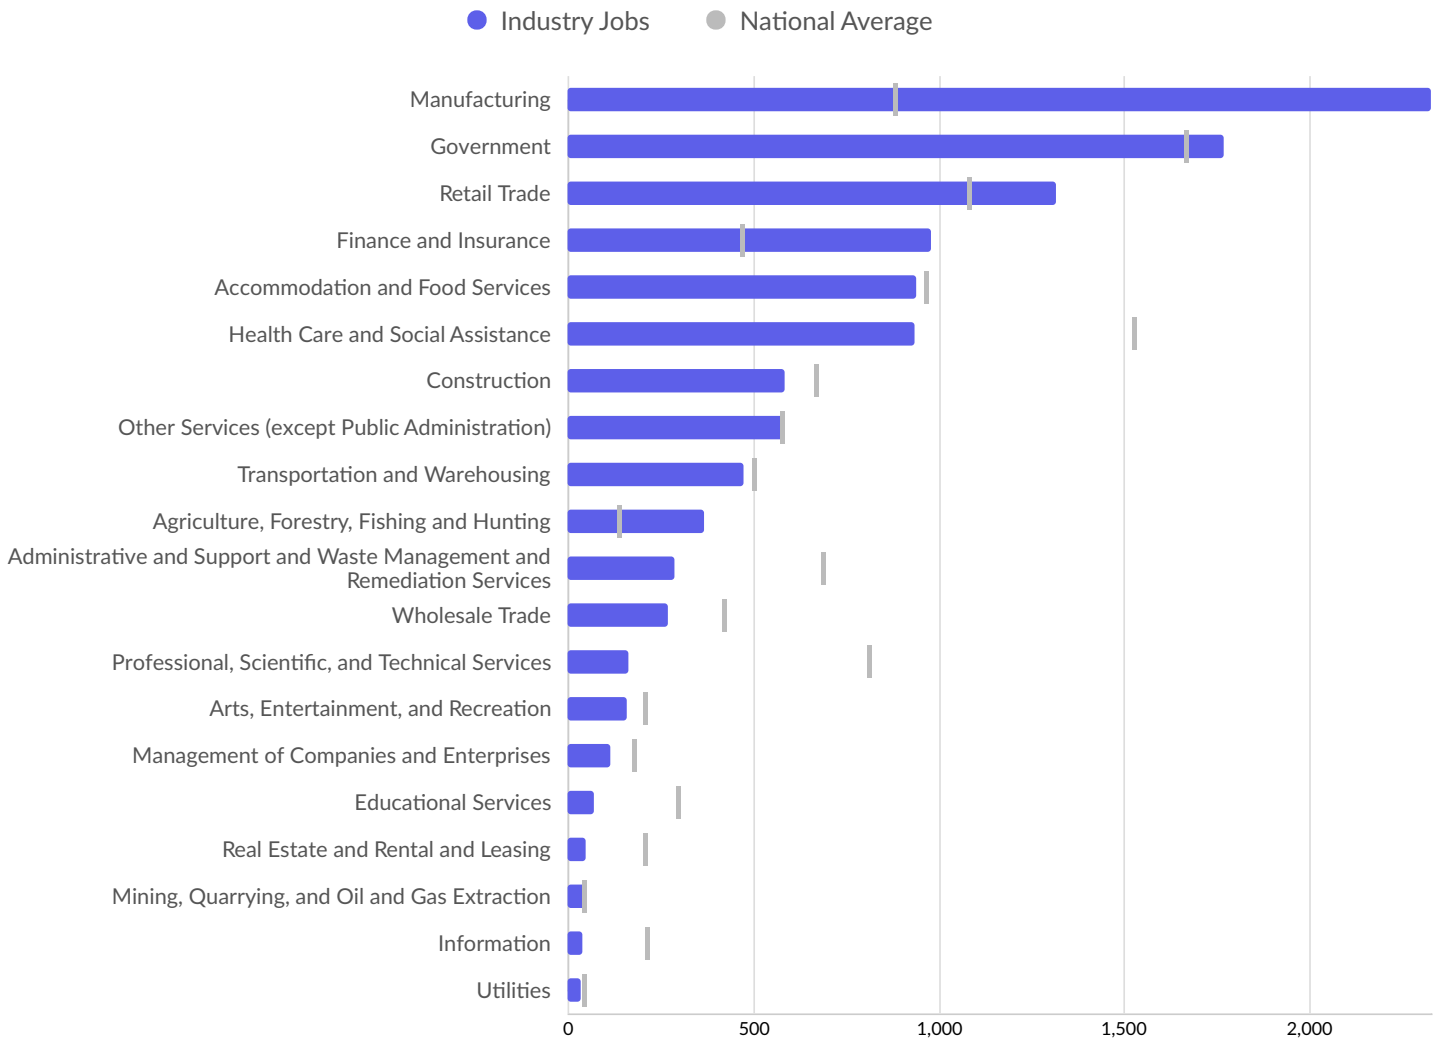

Top Previous Counties	Migrations
Manitowoc County, WI	24
Eau Claire County, WI	20
Portage County, WI	16
Hennepin County, MN	15
Pine County, MN	15
Jefferson County, WI	14
Taylor County, WI	14
Onslow County, NC	14
Montgomery County, MO	13
Top Following Counties	Migrations
Marathon County, WI	297
Oneida County, WI	103
Langlade County, WI	50
Brown County, WI	33
Portage County, WI	28
Kankakee County, IL	20
Dane County, WI	19
Milwaukee County, WI	19
Outagamie County, WI	18
DuPage County, IL	17
Polk County, FL	16
Tazewell County, IL	15
Columbia County, WI	13
Monroe County, WI	12
Waukesha County, WI	12

Industry Characteristics

Largest Industries