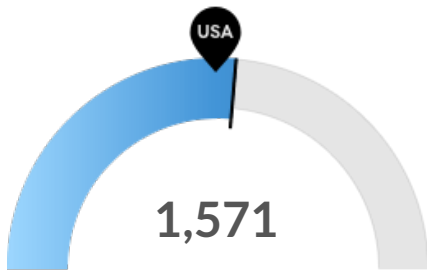

## Unemployment Rate Trends

Lincoln County, WI had an October 2024 unemployment rate of 2.18%, **decreasing from 3.56%** 5 years before.

Timeframe	Unemployment Rate
2019	3.56%
2020	6.07%
2021	3.75%
2022	3.08%
2023	3.22%
January - July 2024	3.55%
August 2024	2.60%
September 2024	2.27%
October 2024	2.18%

## Population Characteristics

**Millennials**

Lincoln County, WI has 4,375 millennials (ages 25-39). The national average for an area this size is 5,771.

**Retiring Soon**

Retirement risk is high in Lincoln County, WI. The national average for an area this size is 8,575 people 55 or older, while there are 12,001 here.

**Racial Diversity**

Racial diversity is low in Lincoln County, WI. The national average for an area this size is 11,830 racially diverse people, while there are 1,678 here.

**Veterans**

Lincoln County, WI has 1,571 veterans. The national average for an area this size is 1,450.