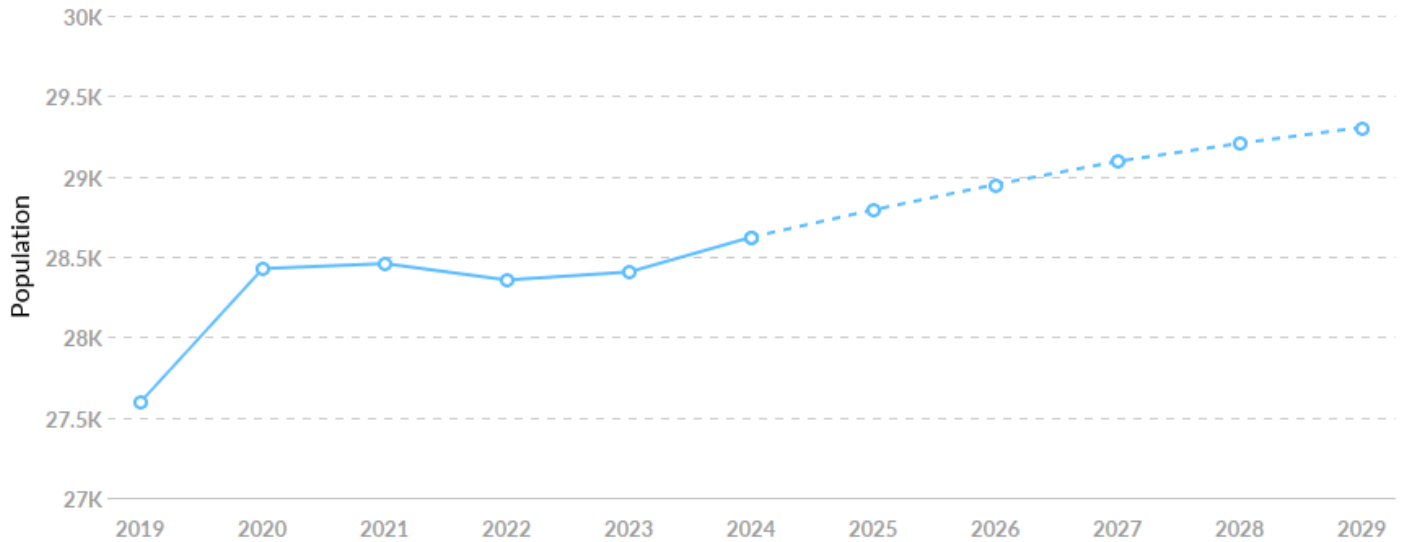

# Economy Overview

**28,622**

**Population (2024)**

Population **grew by 1,026** over the last 5 years and is projected to **grow by 683** over the next 5 years.

**11,523**

**Total Regional Employment**

Jobs **decreased by 611** over the last 5 years and are projected to **decrease by 56** over the next 5 years.

## Population Trends

As of 2024 the region's population **increased by 3.7%** since 2019, growing by 1,026. Population is expected to **increase by 2.4%** between 2024 and 2029, adding 683.

Timeframe	Population
2019	27,596
2020	28,426
2021	28,457
2022	28,355
2023	28,405
2024	28,622
2025	28,792
2026	28,950
2027	29,094
2028	29,206
2029	29,305