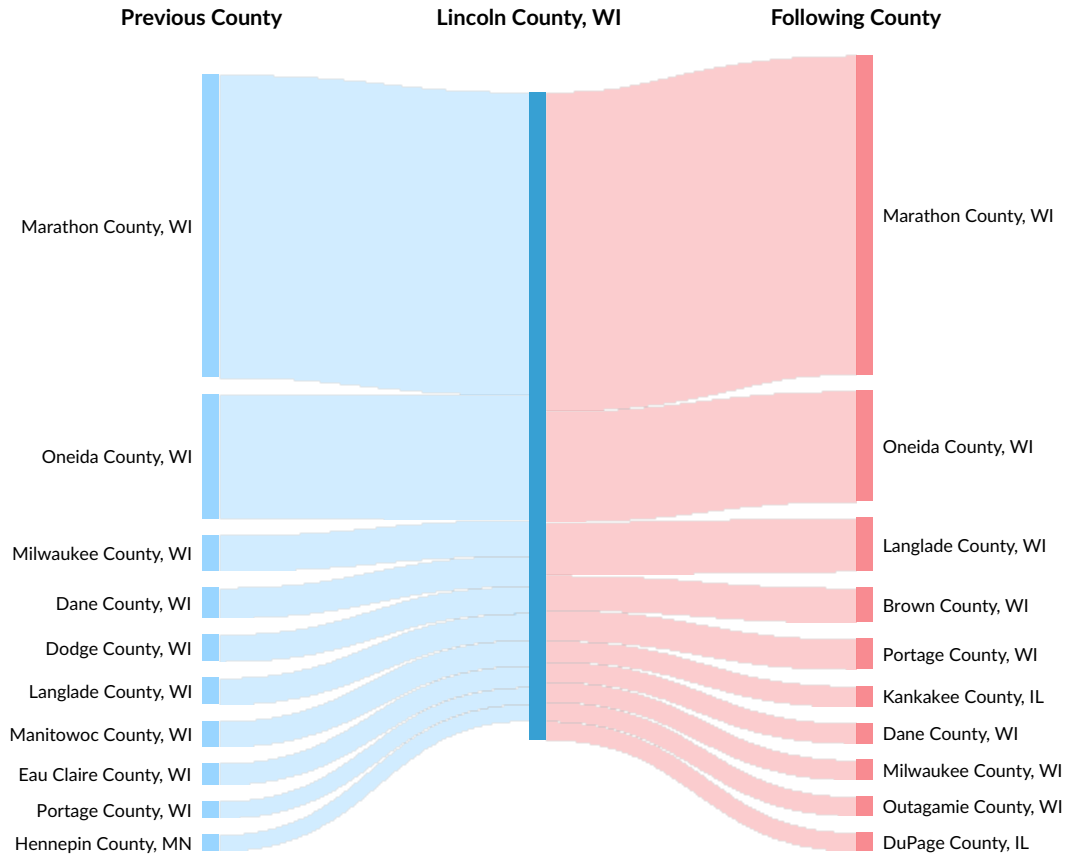

Inbound and Outbound Migration

The table below analyzes past and current residents of Lincoln County, WI. The left column shows residents of other counties migrating to Lincoln County, WI. The right column shows residents migrating from Lincoln County, WI to other counties.

As of 2022, 282 people have migrated from Marathon County, WI to Lincoln County, WI. In the same year, 297 people left Lincoln County, WI migrating to Marathon County, WI. The total Net Migration for Lincoln County, WI in 2022 was 171.

Top Previous Counties	Migrations
Marathon County, WI	282
Oneida County, WI	116
Milwaukee County, WI	33
Dane County, WI	28
Dodge County, WI	25
Langlade County, WI	25