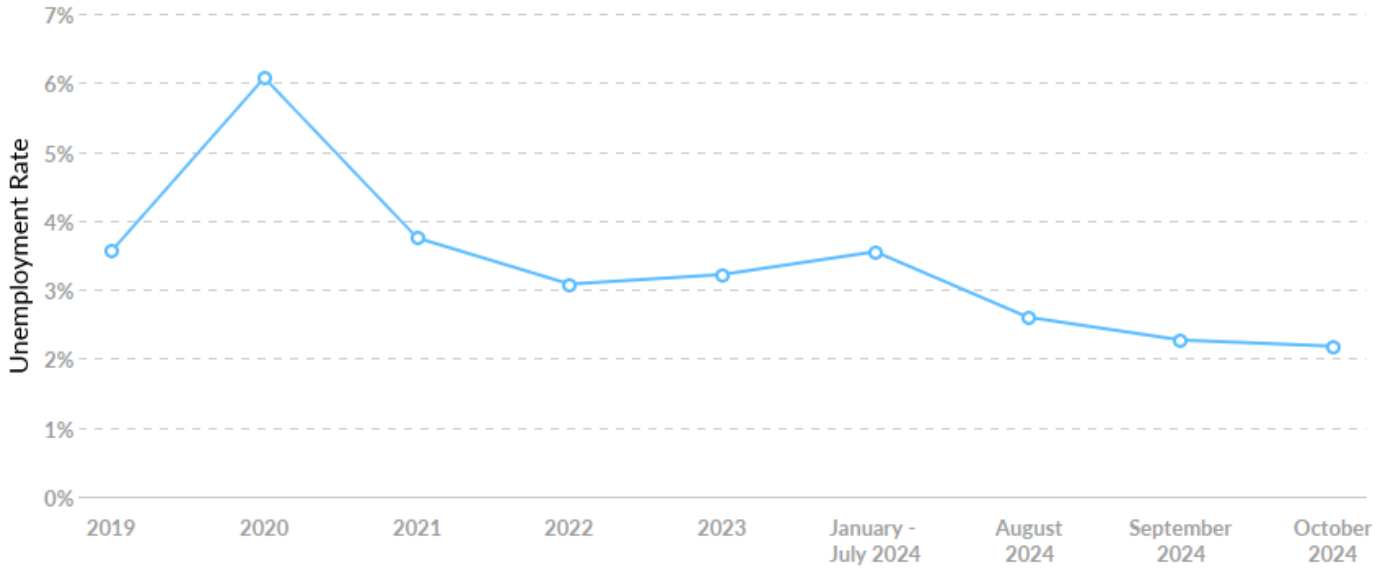

Unemployment Rate Trends

Lincoln County, WI had an October 2024 unemployment rate of 2.18%, **decreasing from 3.56%** 5 years before.

Timeframe	Unemployment Rate
2019	3.56%
2020	6.07%
2021	3.75%
2022	3.08%
2023	3.22%
January - July 2024	3.55%
August 2024	2.60%
September 2024	2.27%
October 2024	2.18%