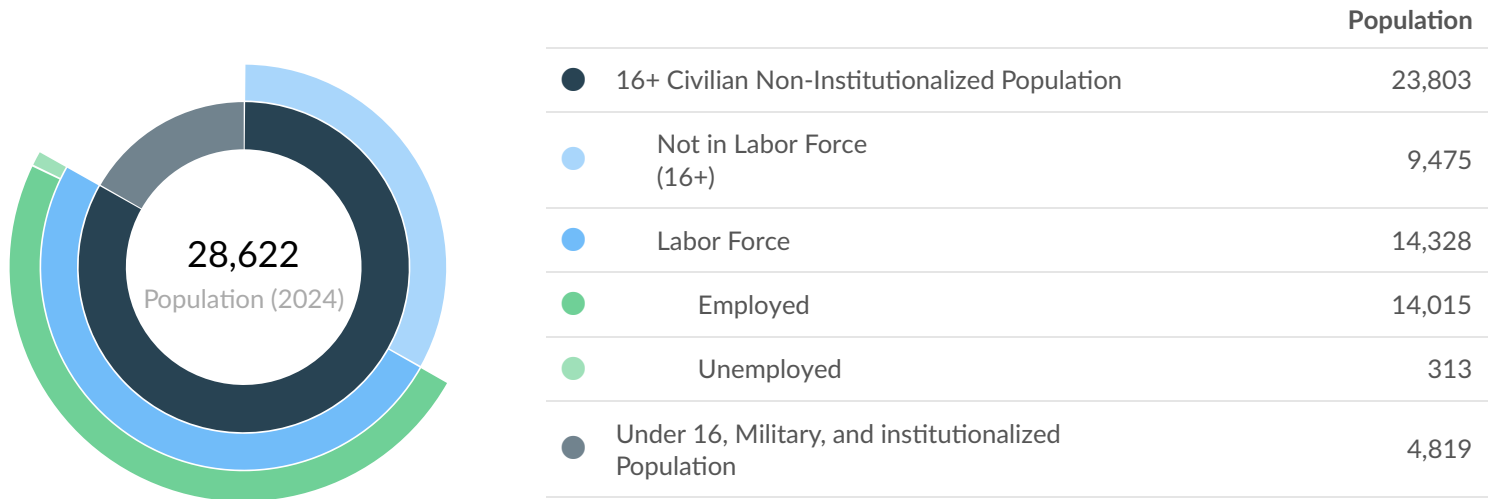

Oct 2024 Labor Force Breakdown