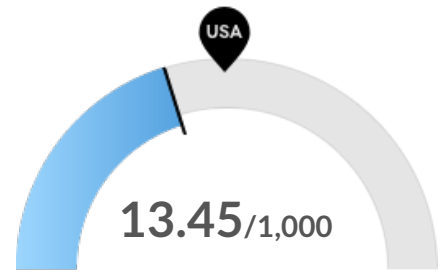

## Population Characteristics

**Millennials**

Lincoln County, WI has 4,375 millennials (ages 25-39). The national average for an area this size is 5,771.

**Retiring Soon**

Retirement risk is high in Lincoln County, WI. The national average for an area this size is 8,575 people 55 or older, while there are 12,001 here.

**Racial Diversity**

Racial diversity is low in Lincoln County, WI. The national average for an area this size is 11,830 racially diverse people, while there are 1,678 here.

**Veterans**

Lincoln County, WI has 1,571 veterans. The national average for an area this size is 1,450.

**Violent Crime**

Lincoln County, WI has 2.96 violent crimes per 1,000 people. The national rate is 3.54 per 1,000 people.

**Property Crime**

Lincoln County, WI has 13.45 property crimes per 1,000 people. The national rate is 18.02 per 1,000 people.