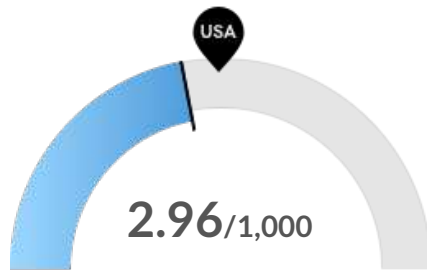

## Unemployment Rate Trends

Lincoln County, WI had an October 2024 unemployment rate of 2.18%, **decreasing from 3.56%** 5 years before.

Timeframe	Unemployment Rate
2019	3.56%
2020	6.07%
2021	3.75%
2022	3.08%
2023	3.22%
January - July 2024	3.55%
August 2024	2.60%
September 2024	2.27%
October 2024	2.18%

## Population Characteristics

**Millennials**

Lincoln County, WI has 4,375 millennials (ages 25-39). The national average for an area this size is 5,771.

**Retiring Soon**

Retirement risk is high in Lincoln County, WI. The national average for an area this size is 8,575 people 55 or older, while there are 12,001 here.

**Racial Diversity**

Racial diversity is low in Lincoln County, WI. The national average for an area this size is 11,830 racially diverse people, while there are 1,678 here.

**Veterans**

Lincoln County, WI has 1,571 veterans. The national average for an area this size is 1,450.