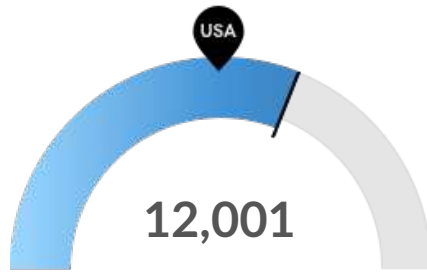

## Job Trends

From 2019 to 2024, jobs declined by 5.0% in Lincoln County, WI from 12,134 to **11,523**. This change fell short of the national growth rate of 3.9% by 8.9%.

Timeframe	Jobs
2019	12,134
2020	11,360
2021	11,490
2022	11,736
2023	11,638
2024	11,523
2025	11,521
2026	11,515
2027	11,502
2028	11,488
2029	11,467

## Labor Force Participation Rate Trends

Timeframe	Labor Force Participation Rate
2019	66.19%
2020	63.18%
2021	62.89%
2022	62.19%
2023	61.88%
January - July 2024	61.06%
August 2024	60.50%
September 2024	60.57%
October 2024	60.19%

## Unemployment Rate Trends

Lincoln County, WI had an October 2024 unemployment rate of 2.18%, **decreasing from 3.56%** 5 years before.

Timeframe	Unemployment Rate
2019	3.56%
2020	6.07%
2021	3.75%
2022	3.08%
2023	3.22%
January - July 2024	3.55%
August 2024	2.60%
September 2024	2.27%
October 2024	2.18%

## Population Characteristics

**Millennials**

Lincoln County, WI has 4,375 millennials (ages 25-39). The national average for an area this size is 5,771.

**Retiring Soon**

Retirement risk is high in Lincoln County, WI. The national average for an area this size is 8,575 people 55 or older, while there are 12,001 here.