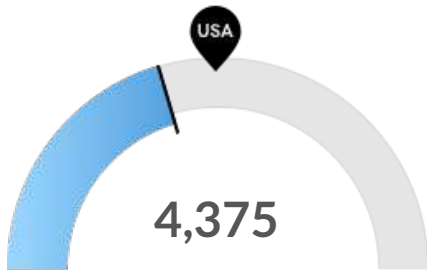

## Population Trends

As of 2024 the region's population **increased by 3.7%** since 2019, growing by 1,026. Population is expected to **increase by 2.4%** between 2024 and 2029, adding 683.

Timeframe	Population
2019	27,596
2020	28,426
2021	28,457
2022	28,355
2023	28,405
2024	28,622
2025	28,792
2026	28,950
2027	29,094
2028	29,206
2029	29,305

## Job Trends

From 2019 to 2024, jobs declined by 5.0% in Lincoln County, WI from 12,134 to **11,523**. This change fell short of the national growth rate of 3.9% by 8.9%.

Timeframe	Jobs
2019	12,134
2020	11,360
2021	11,490
2022	11,736
2023	11,638
2024	11,523
2025	11,521
2026	11,515
2027	11,502
2028	11,488
2029	11,467

## Labor Force Participation Rate Trends

Timeframe	Labor Force Participation Rate
2019	66.19%
2020	63.18%
2021	62.89%
2022	62.19%
2023	61.88%
January - July 2024	61.06%
August 2024	60.50%
September 2024	60.57%
October 2024	60.19%

## Population Characteristics

**Millennials**

Lincoln County, WI has 4,375 millennials (ages 25-39). The national average for an area this size is 5,771.

**Retiring Soon**

Retirement risk is high in Lincoln County, WI. The national average for an area this size is 8,575 people 55 or older, while there are 12,001 here.