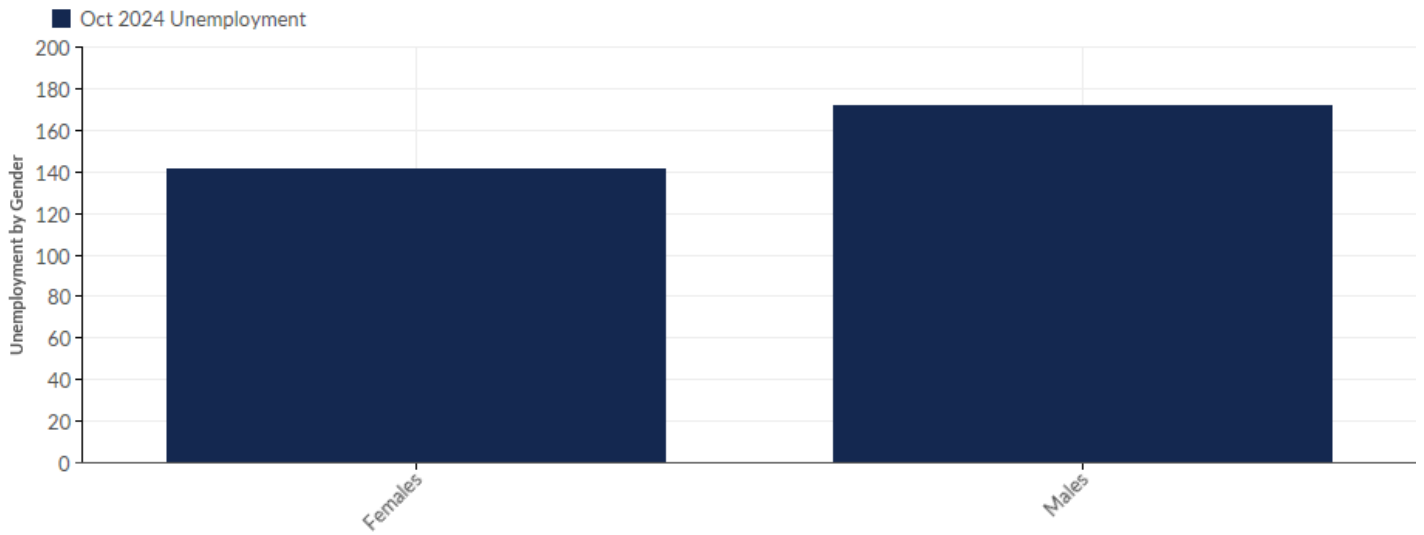

Unemployment by Gender

Gender	Unemployment (Oct 2024)	% of Unemployed
Females	141	45.05%
Males	172	54.95%
Total	313	100.00%