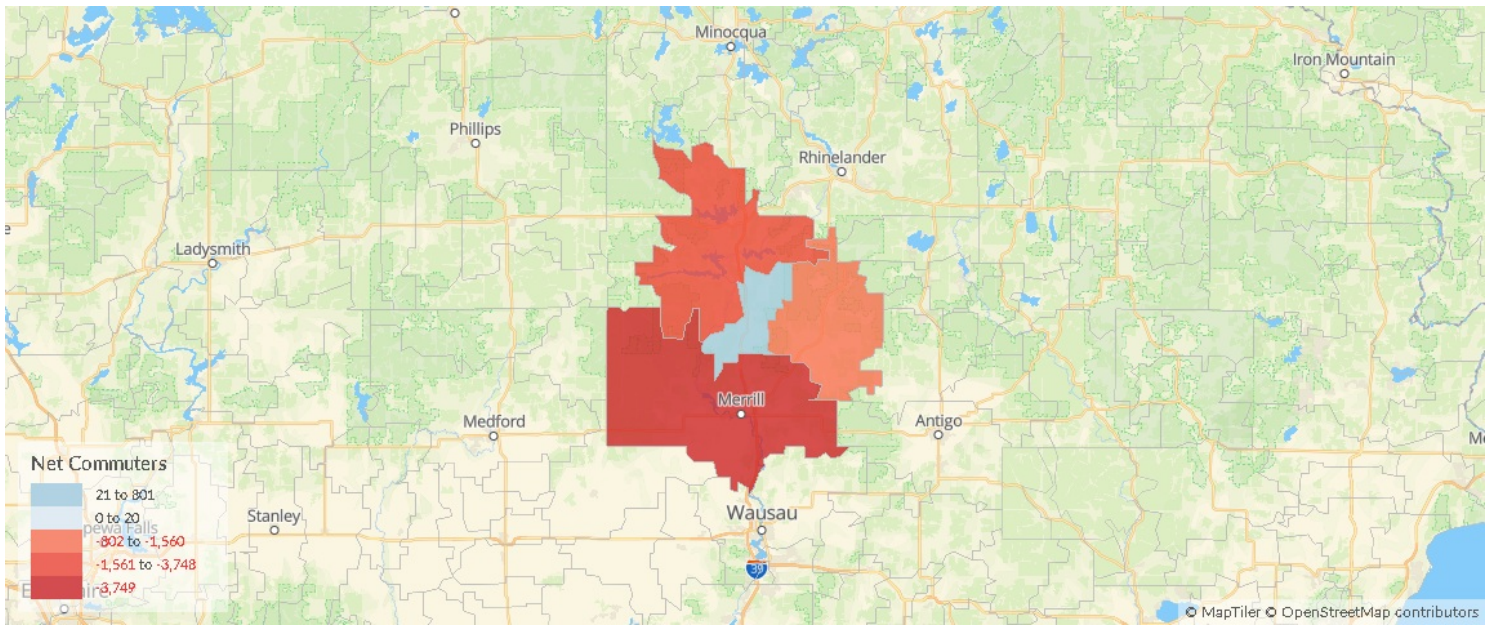

**Violent Crime**

Lincoln County, WI has 2.96 violent crimes per 1,000 people. The national rate is 3.54 per 1,000 people.

**Property Crime**

Lincoln County, WI has 13.45 property crimes per 1,000 people. The national rate is 18.02 per 1,000 people.

## Place of Work vs Place of Residence

Understanding where talent in Lincoln County, WI currently works compared to where talent lives can help you optimize site decisions.