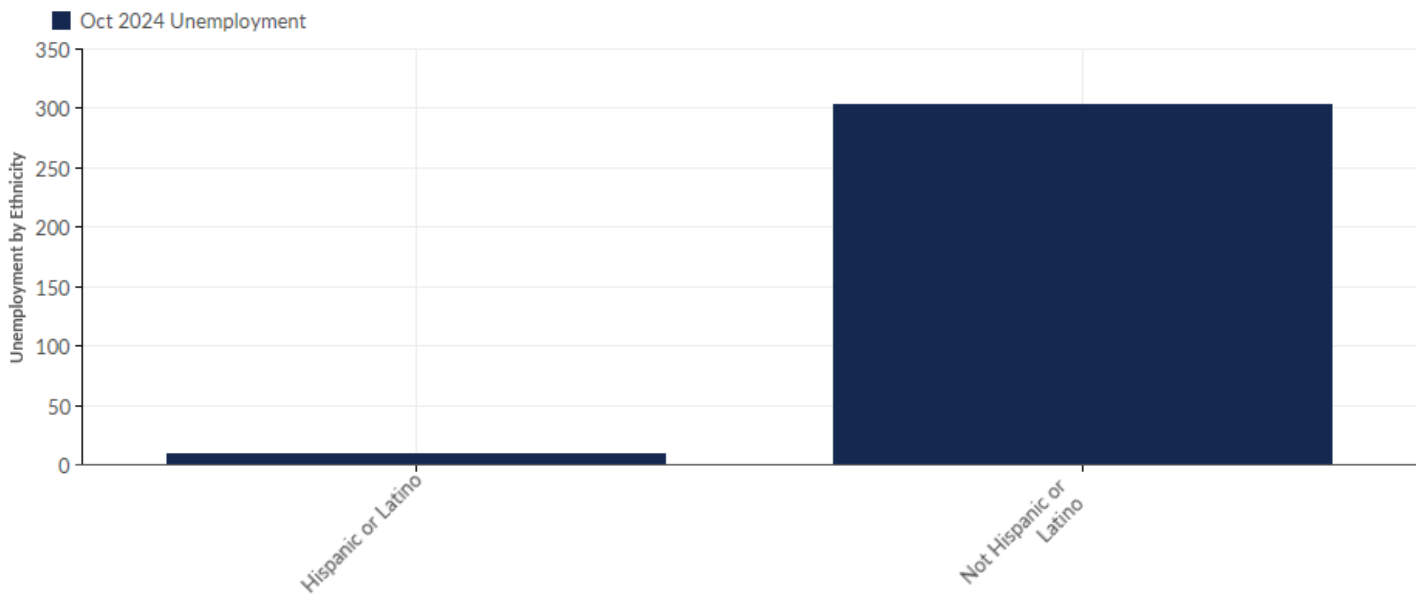

Unemployment by Ethnicity

Ethnicity	Unemployment (Oct 2024)	% of Unemployed
Hispanic or Latino	9	2.88%
Not Hispanic or Latino	304	97.12%
Total	313	100.00%