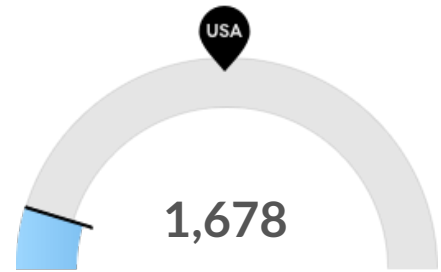

## Unemployment Rate Trends

Lincoln County, WI had an October 2024 unemployment rate of 2.18%, **decreasing from 3.56%** 5 years before.

Timeframe	Unemployment Rate
2019	3.56%
2020	6.07%
2021	3.75%
2022	3.08%
2023	3.22%
January - July 2024	3.55%
August 2024	2.60%
September 2024	2.27%
October 2024	2.18%

## Population Characteristics

**Millennials**

Lincoln County, WI has 4,375 millennials (ages 25-39). The national average for an area this size is 5,771.

**Retiring Soon**

Retirement risk is high in Lincoln County, WI. The national average for an area this size is 8,575 people 55 or older, while there are 12,001 here.

**Racial Diversity**

Racial diversity is low in Lincoln County, WI. The national average for an area this size is 11,830 racially diverse people, while there are 1,678 here.

**Veterans**

Lincoln County, WI has 1,571 veterans. The national average for an area this size is 1,450.