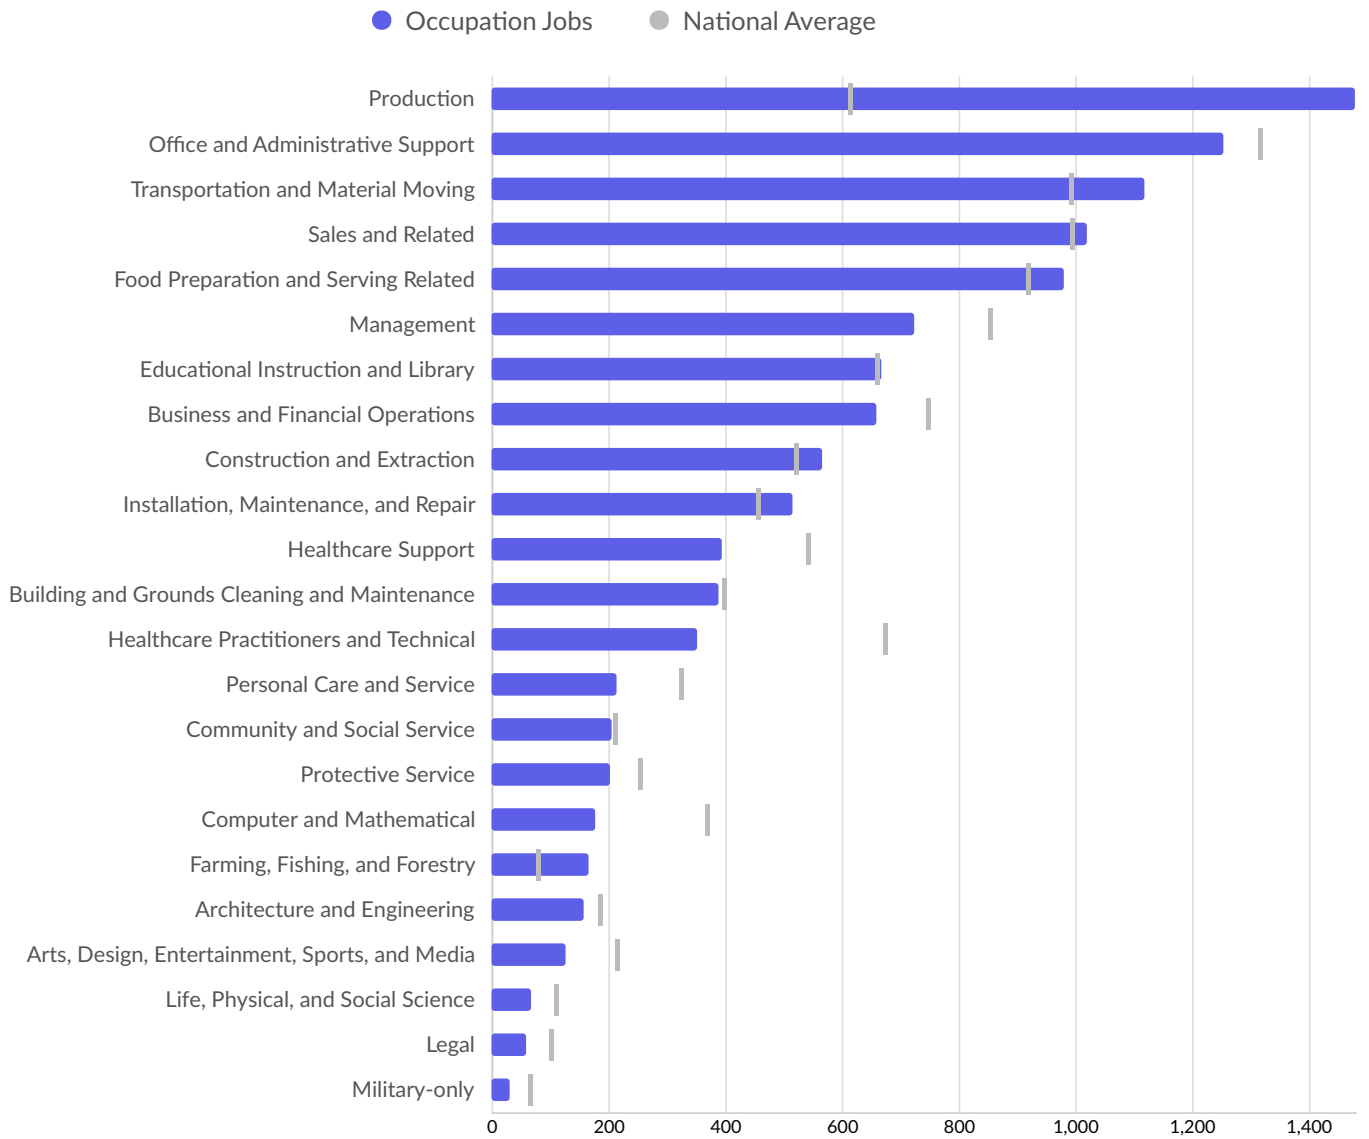

### 2,724 Companies Employ Your Workers

Online profiles for your workers mention 2,724 companies as employers, with the top 10 appearing below. In the last 12 months, 229 companies in Lincoln County, WI posted job postings, with the top 10 appearing below.

## Business Size

	Percentage	Business Count
● 1 to 4 employees	34.7%	448
● 5 to 9 employees	28.7%	371
● 10 to 19 employees	20.8%	269
● 20 to 49 employees	10.6%	137
● 50 to 99 employees	3.4%	44
● 100 to 249 employees	1.2%	16
● 250 to 499 employees	0.3%	4
● 500+ employees	0.2%	2

## Largest Occupations