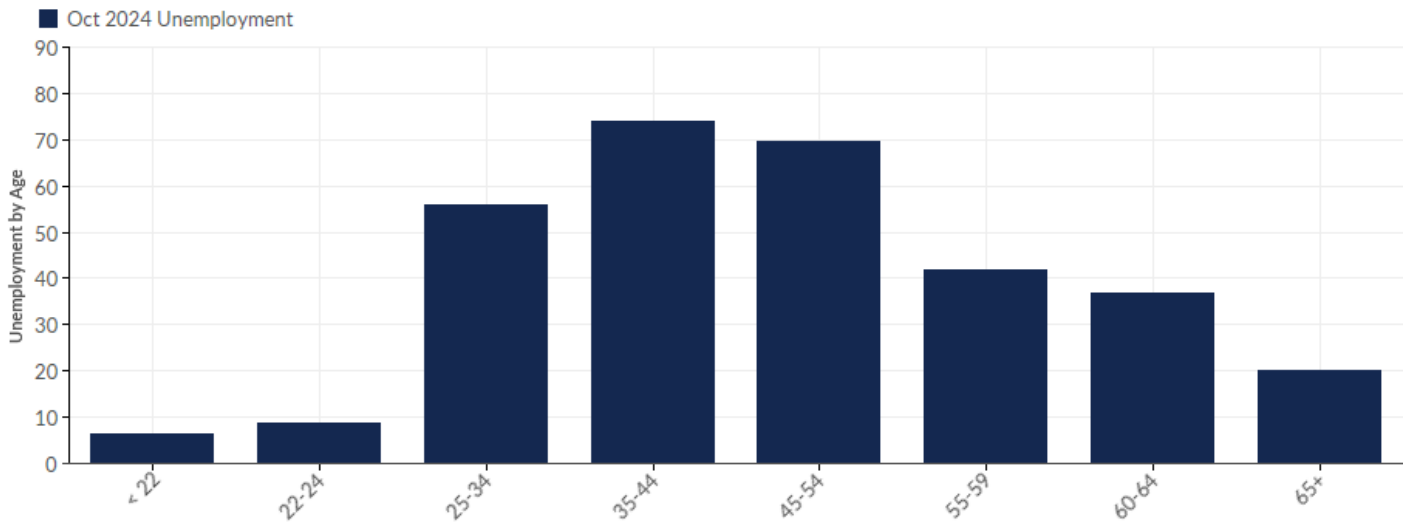

Unemployment by Demographics

Unemployment by Age

Age	Unemployment (Oct 2024)	% of Unemployed
< 22	6	1.92%
22-24	9	2.88%
25-34	56	17.89%
35-44	74	23.64%
45-54	69	22.04%
55-59	42	13.42%
60-64	37	11.82%
65+	20	6.39%
Total	313	100.00%