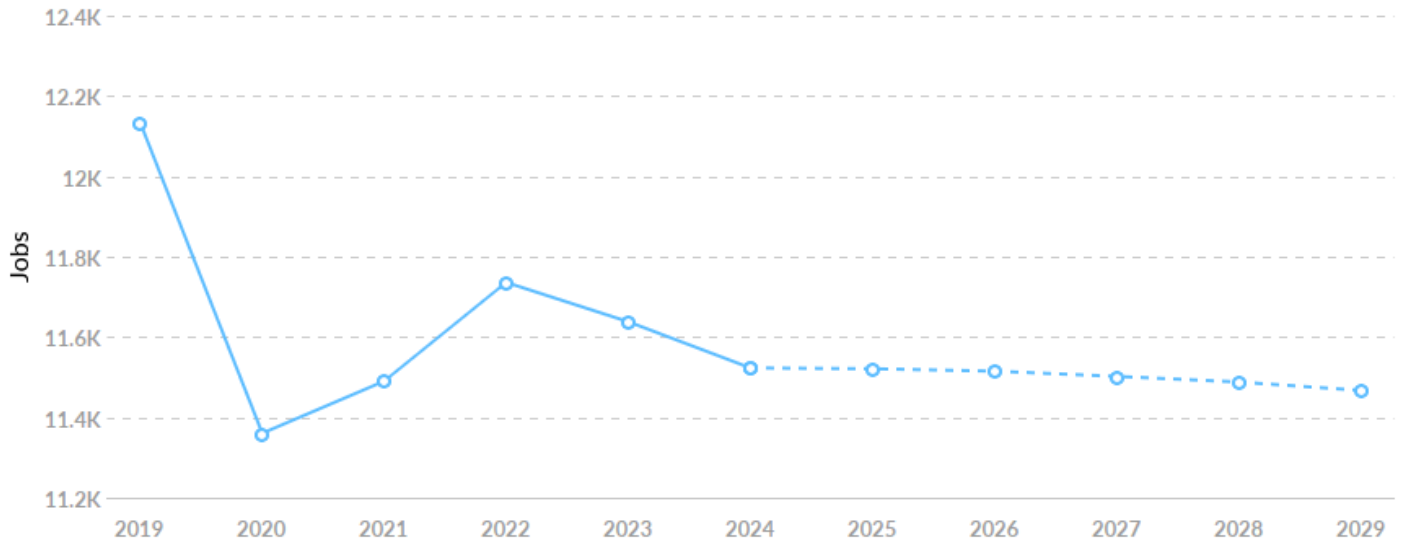

## Population Trends

As of 2024 the region's population **increased by 3.7%** since 2019, growing by 1,026. Population is expected to **increase by 2.4%** between 2024 and 2029, adding 683.

Timeframe	Population
2019	27,596
2020	28,426
2021	28,457
2022	28,355
2023	28,405
2024	28,622
2025	28,792
2026	28,950
2027	29,094
2028	29,206
2029	29,305

## Job Trends

From 2019 to 2024, jobs declined by 5.0% in Lincoln County, WI from 12,134 to **11,523**. This change fell short of the national growth rate of 3.9% by 8.9%.

Timeframe	Jobs
2019	12,134
2020	11,360
2021	11,490
2022	11,736
2023	11,638
2024	11,523
2025	11,521
2026	11,515
2027	11,502
2028	11,488
2029	11,467

## Labor Force Participation Rate Trends

Timeframe	Labor Force Participation Rate
2019	66.19%
2020	63.18%
2021	62.89%
2022	62.19%
2023	61.88%
January - July 2024	61.06%
August 2024	60.50%
September 2024	60.57%
October 2024	60.19%