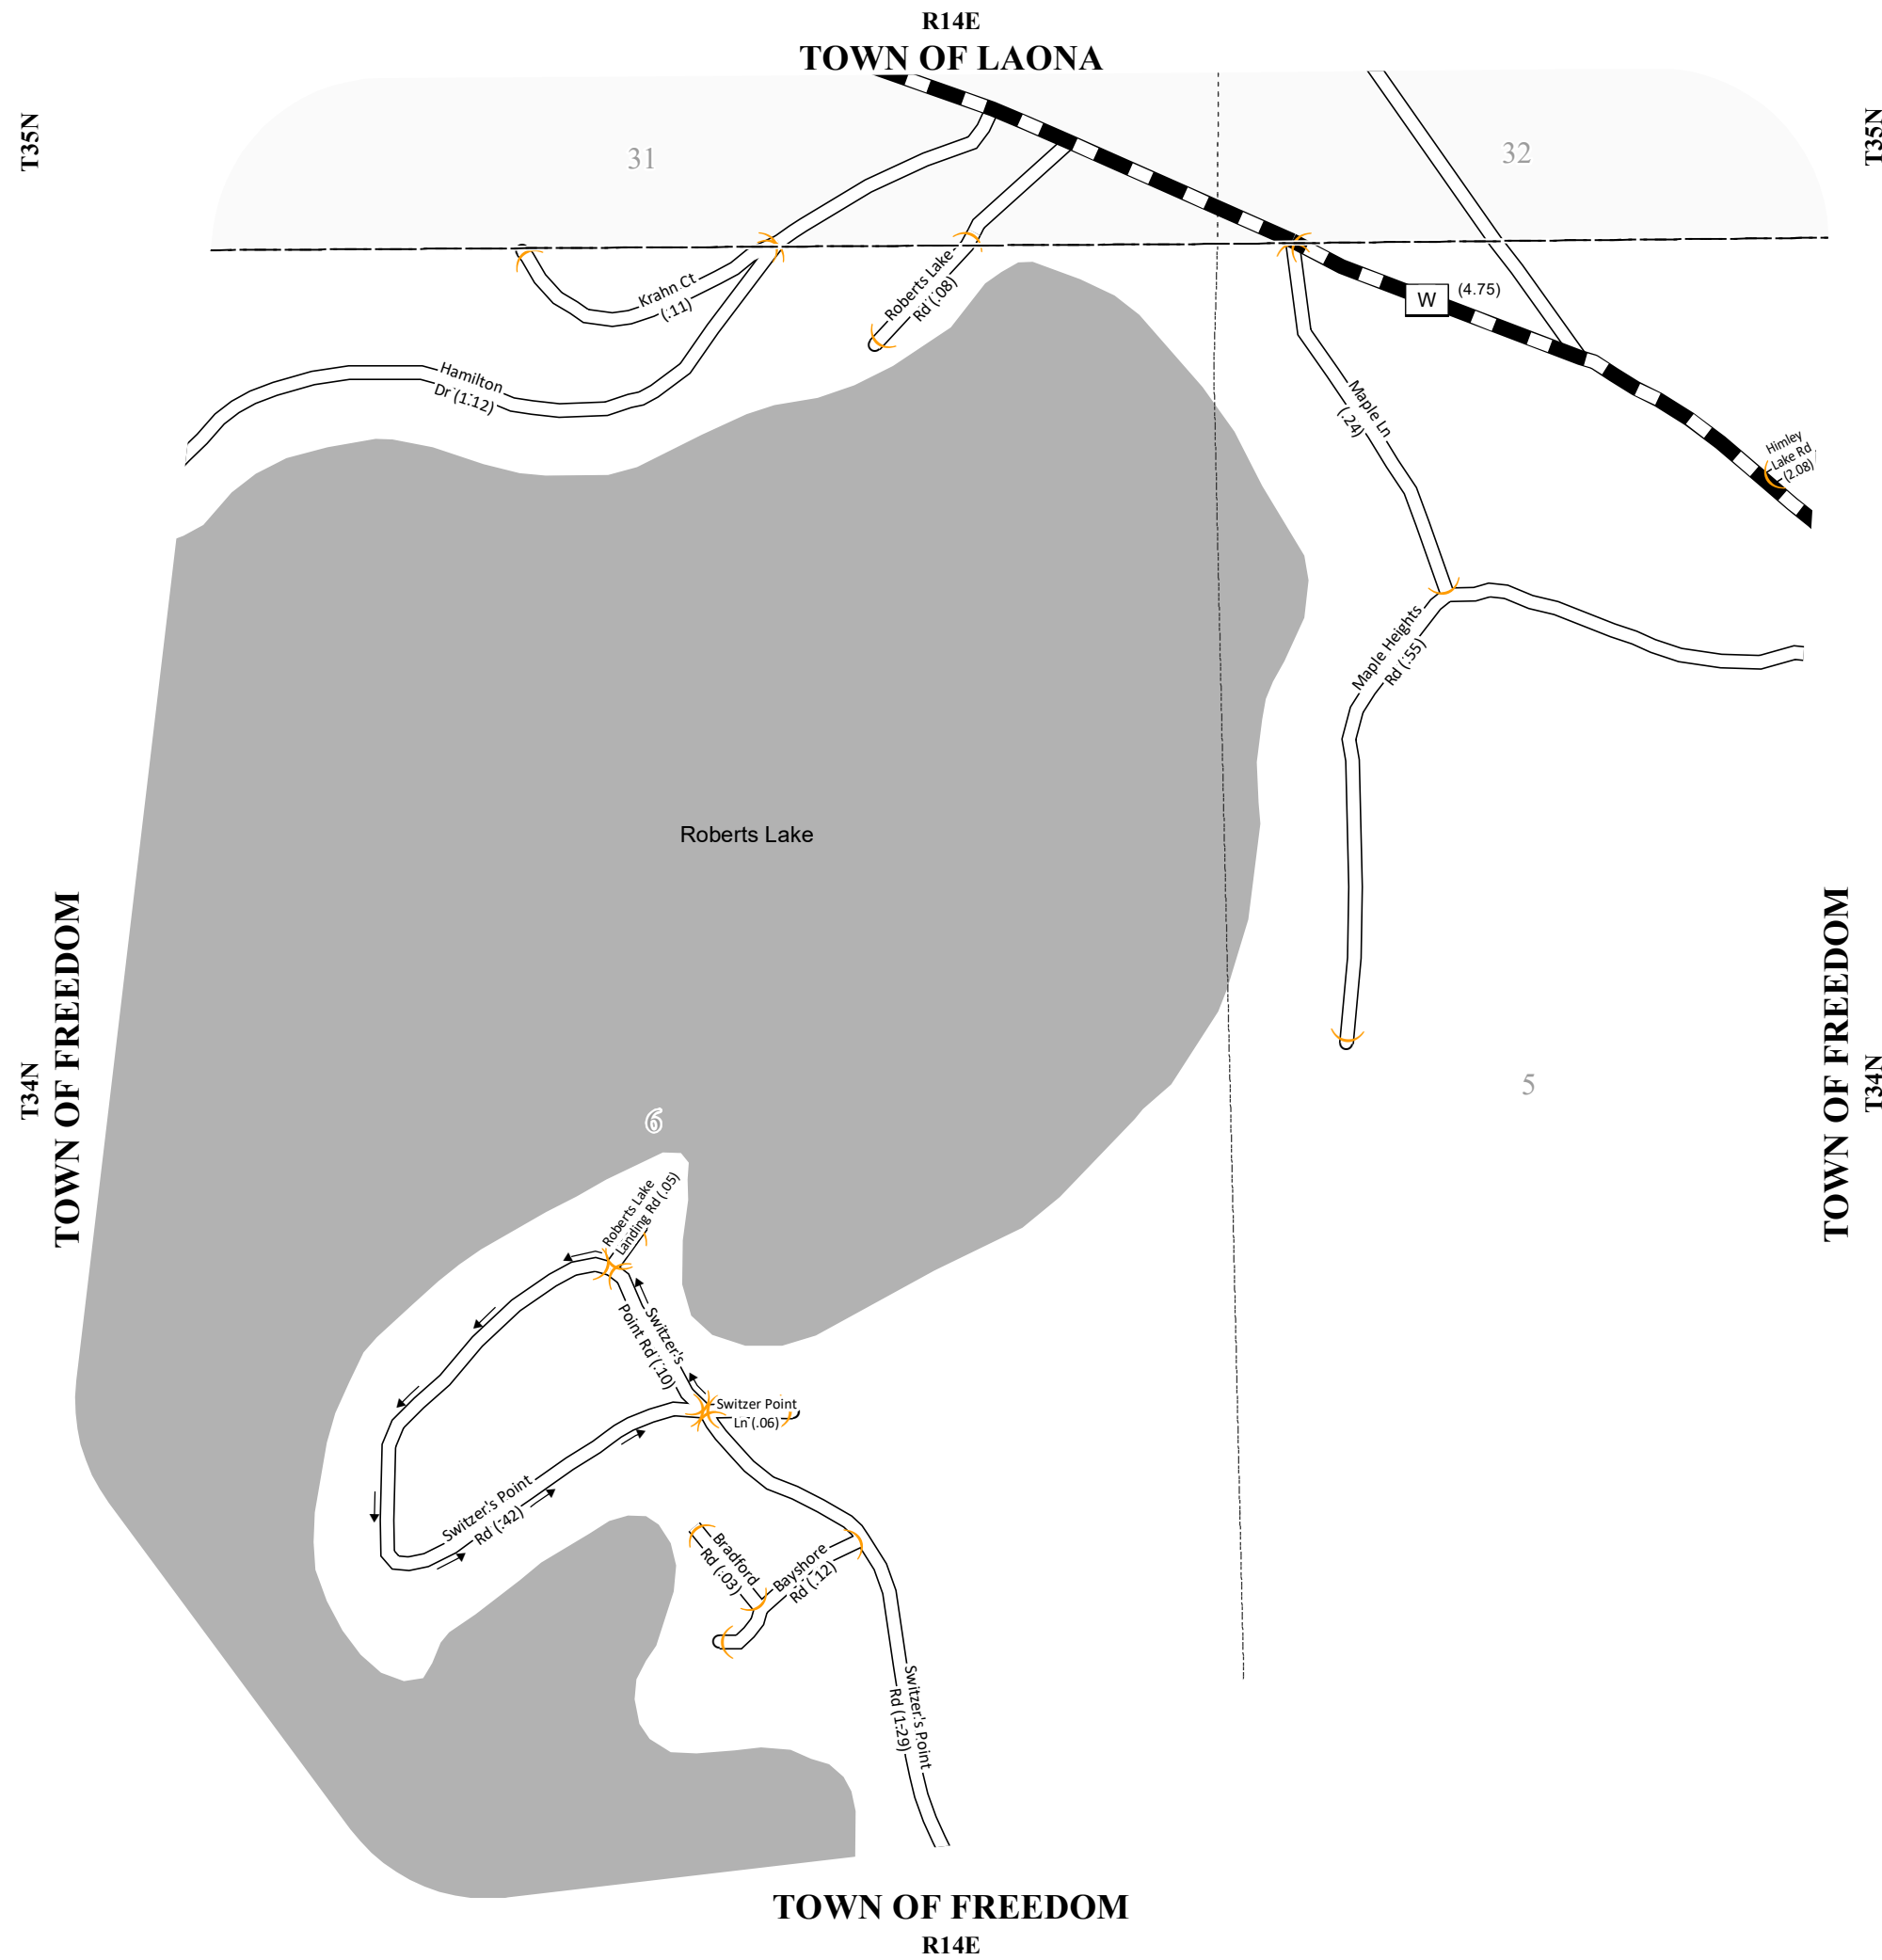

STATE OF WISCONSIN
 WISCONSIN DEPARTMENT OF TRANSPORTATION
 TOWN PLAT RECORD

21-014B

PART OF TOWN OF
FREEDOM
 COUNTY: FOREST

LEGEND:

- County Trunk Highway
- Local Road
- CVT Border
- PLSS Border
- Route Identifier

The information contained on this map was created for the official use of the Wisconsin Department of Transportation (WisDOT). Any other use while not prohibited, is the sole responsibility of the user. WisDOT expressly disclaims all liability regarding fitness of use of the information for other than official WisDOT business.