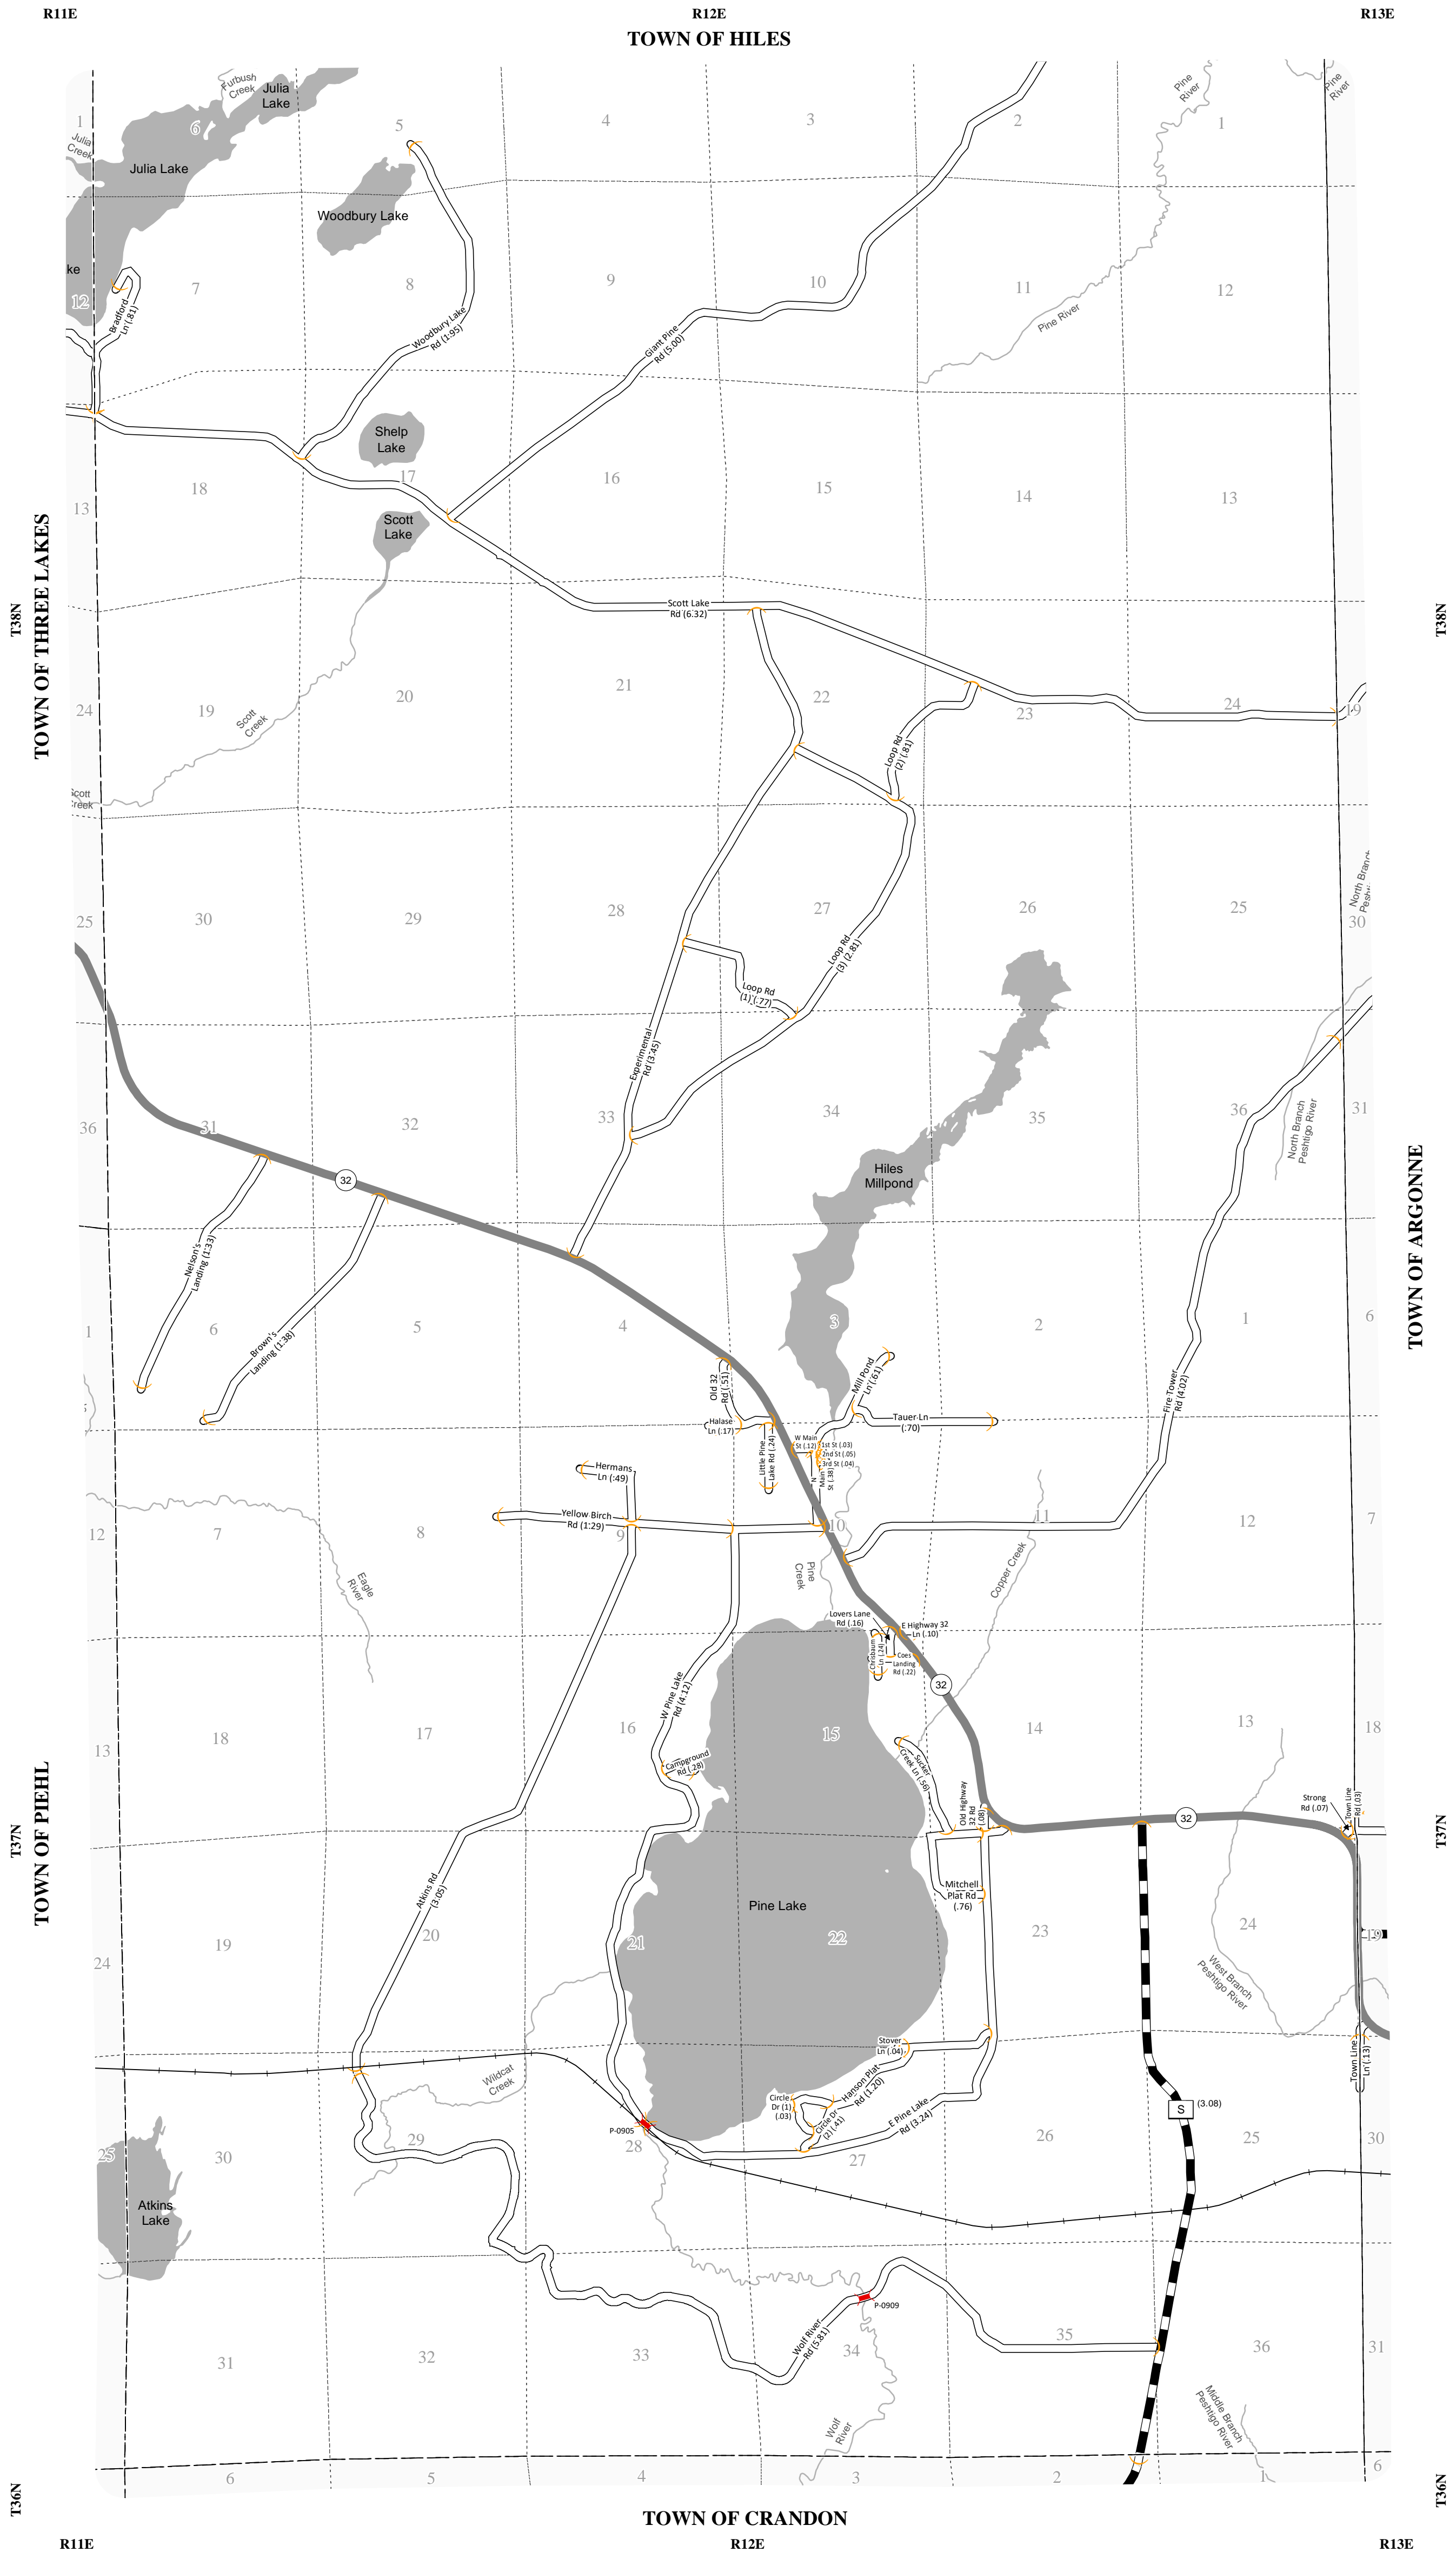

TOWN OF  
**HILES**  
 COUNTY: FOREST

- LEGEND:**
- County Trunk Highway
  - Local Road
  - State Trunk
  - Railroad
  - CVT Border
  - PLSS Border
  - Bridge
  - Route Identifier

The information contained on this map was created for the official use of the Wisconsin Department of Transportation (WisDOT). Any other use while not prohibited, is the sole responsibility of the user. WisDOT expressly disclaims all liability for use of the information for other than official WisDOT business.