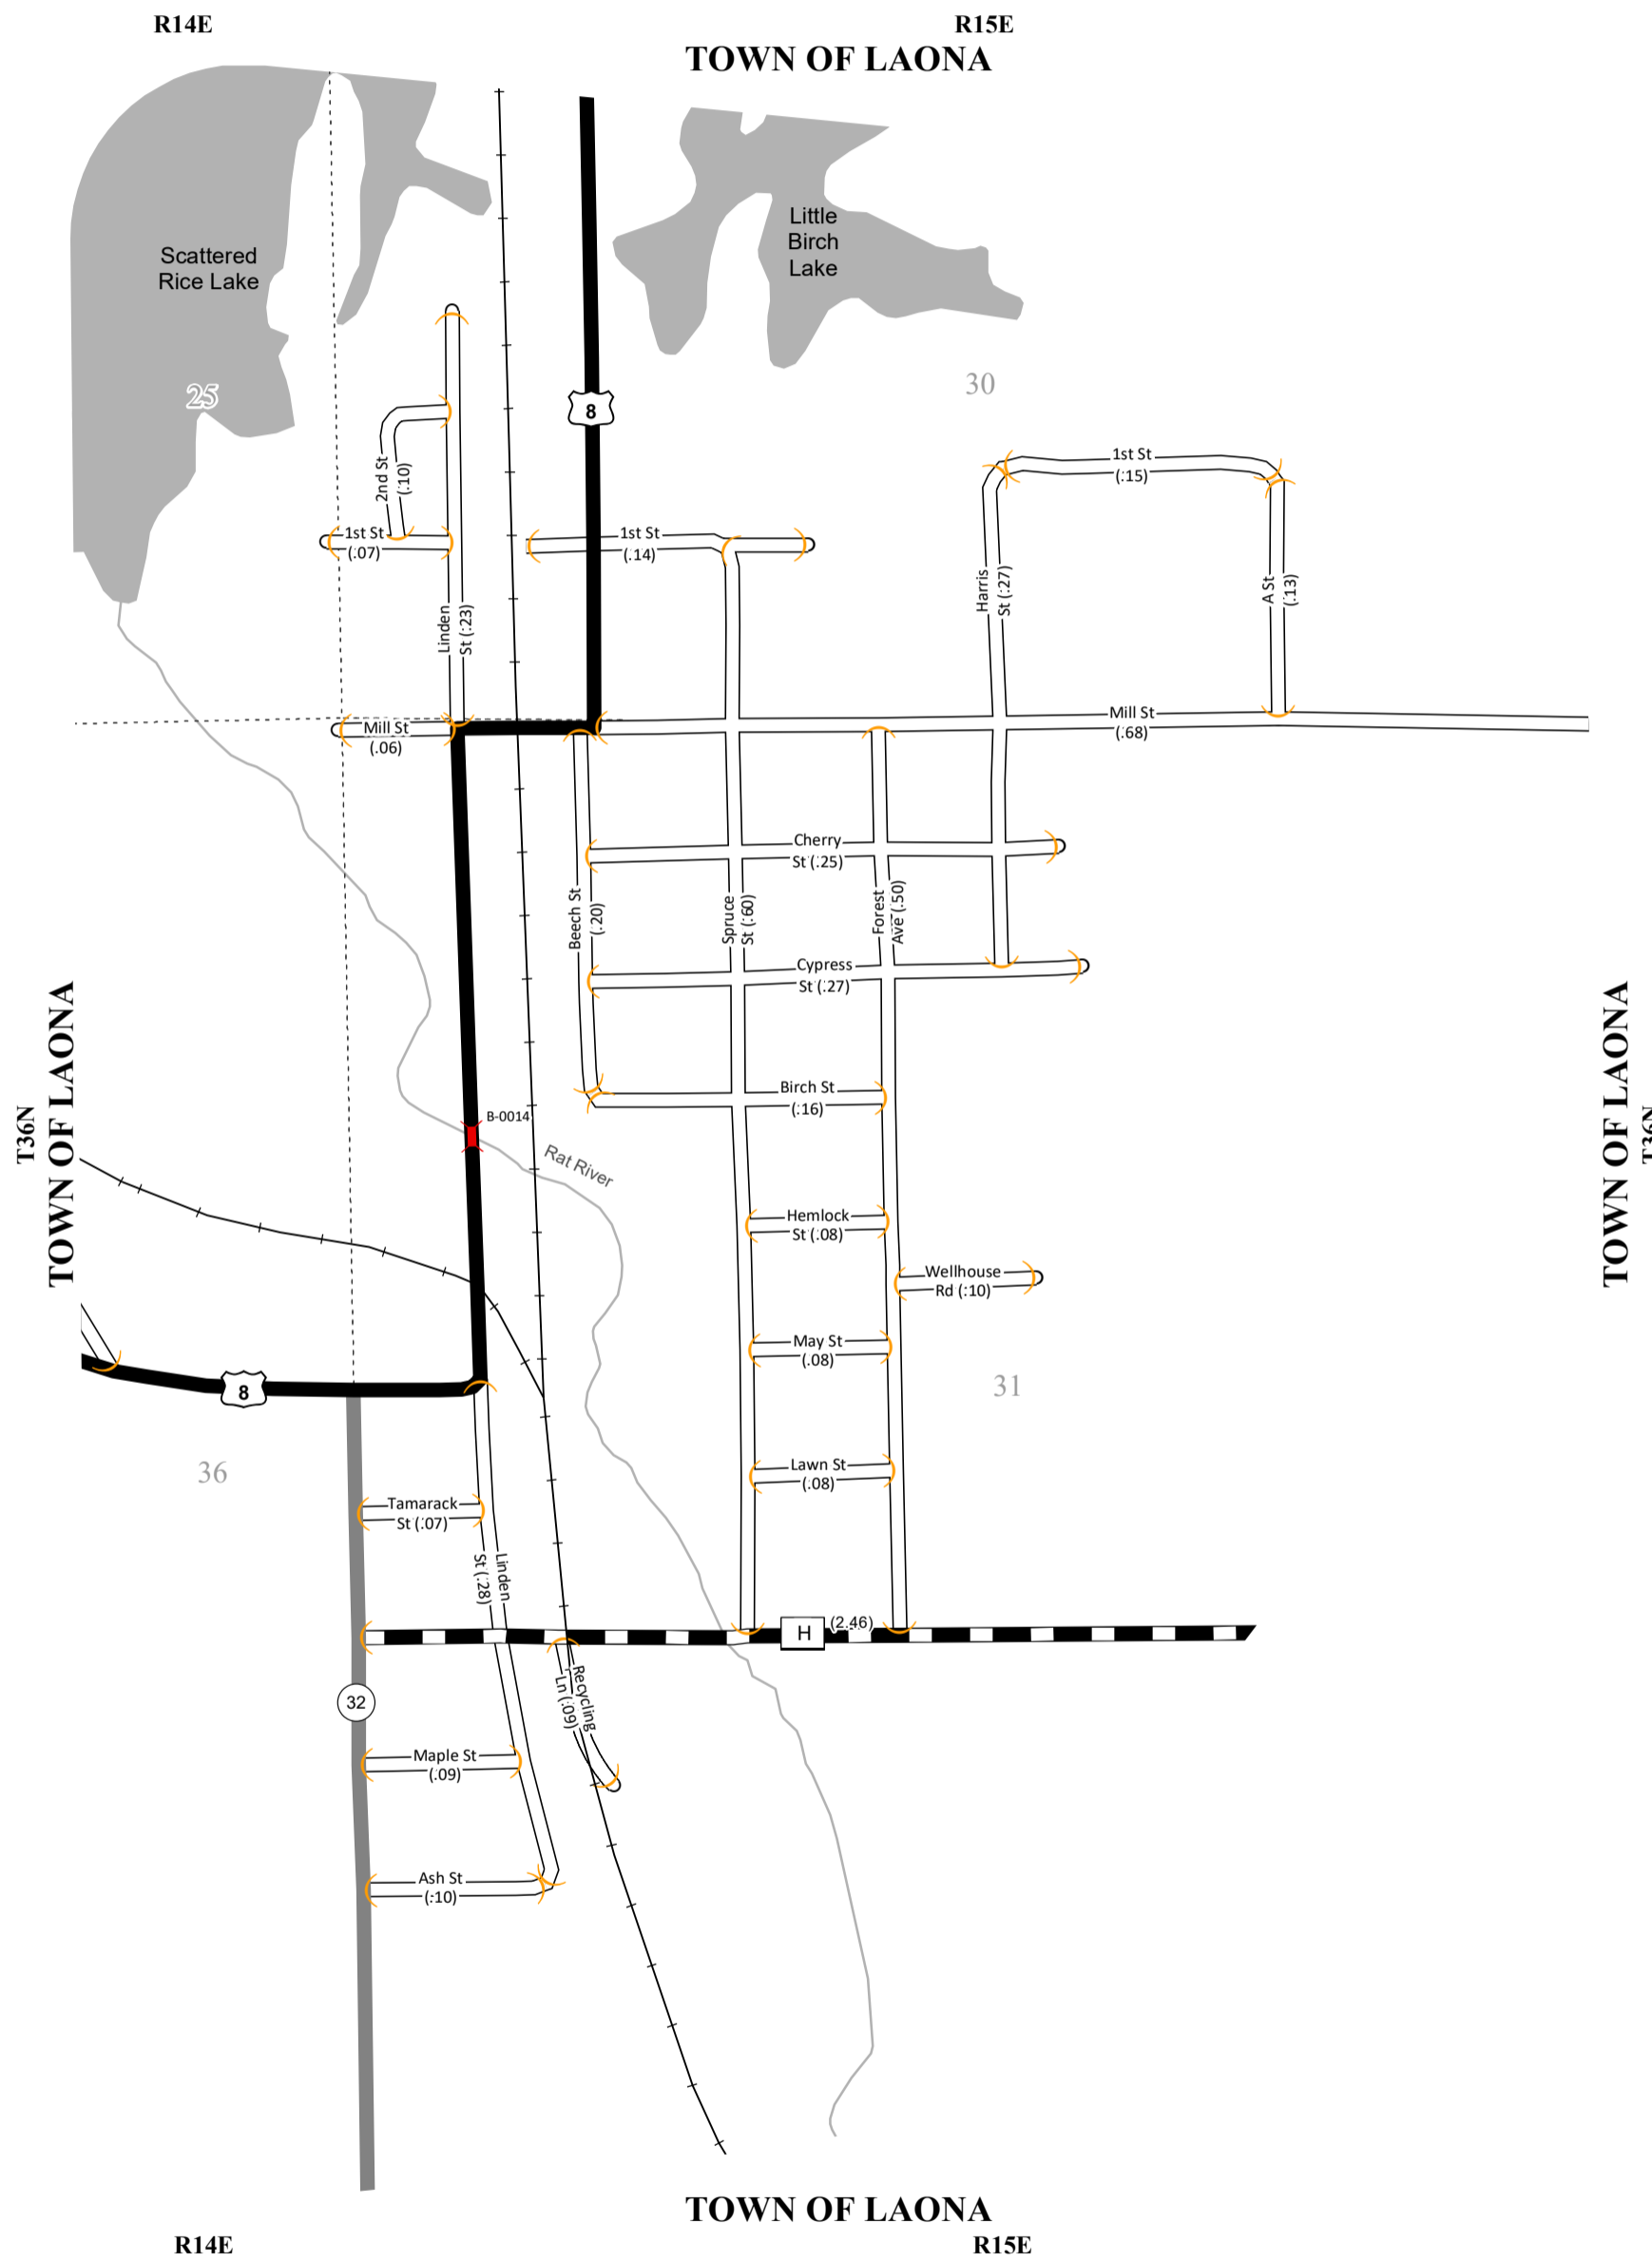

STATE OF WISCONSIN  
 WISCONSIN DEPARTMENT OF TRANSPORTATION  
 TOWN PLAT RECORD

21-018B

PART OF TOWN OF  
**LAONA**  
 COUNTY: FOREST

LEGEND:

- |                      |             |                  |
|----------------------|-------------|------------------|
| County Trunk Highway | Railroad    | Route Identifier |
| Local Road           | CVT Border  |                  |
| US Highway           | PLSS Border |                  |
| State Trunk          | Bridge      |                  |

The information contained on this map was created for the official use of the Wisconsin Department of Transportation (WisDOT). Any other use while not prohibited, is the sole responsibility of the user. WisDOT expressly disclaims all liability regarding fitness of use of the information for other than official WisDOT business.