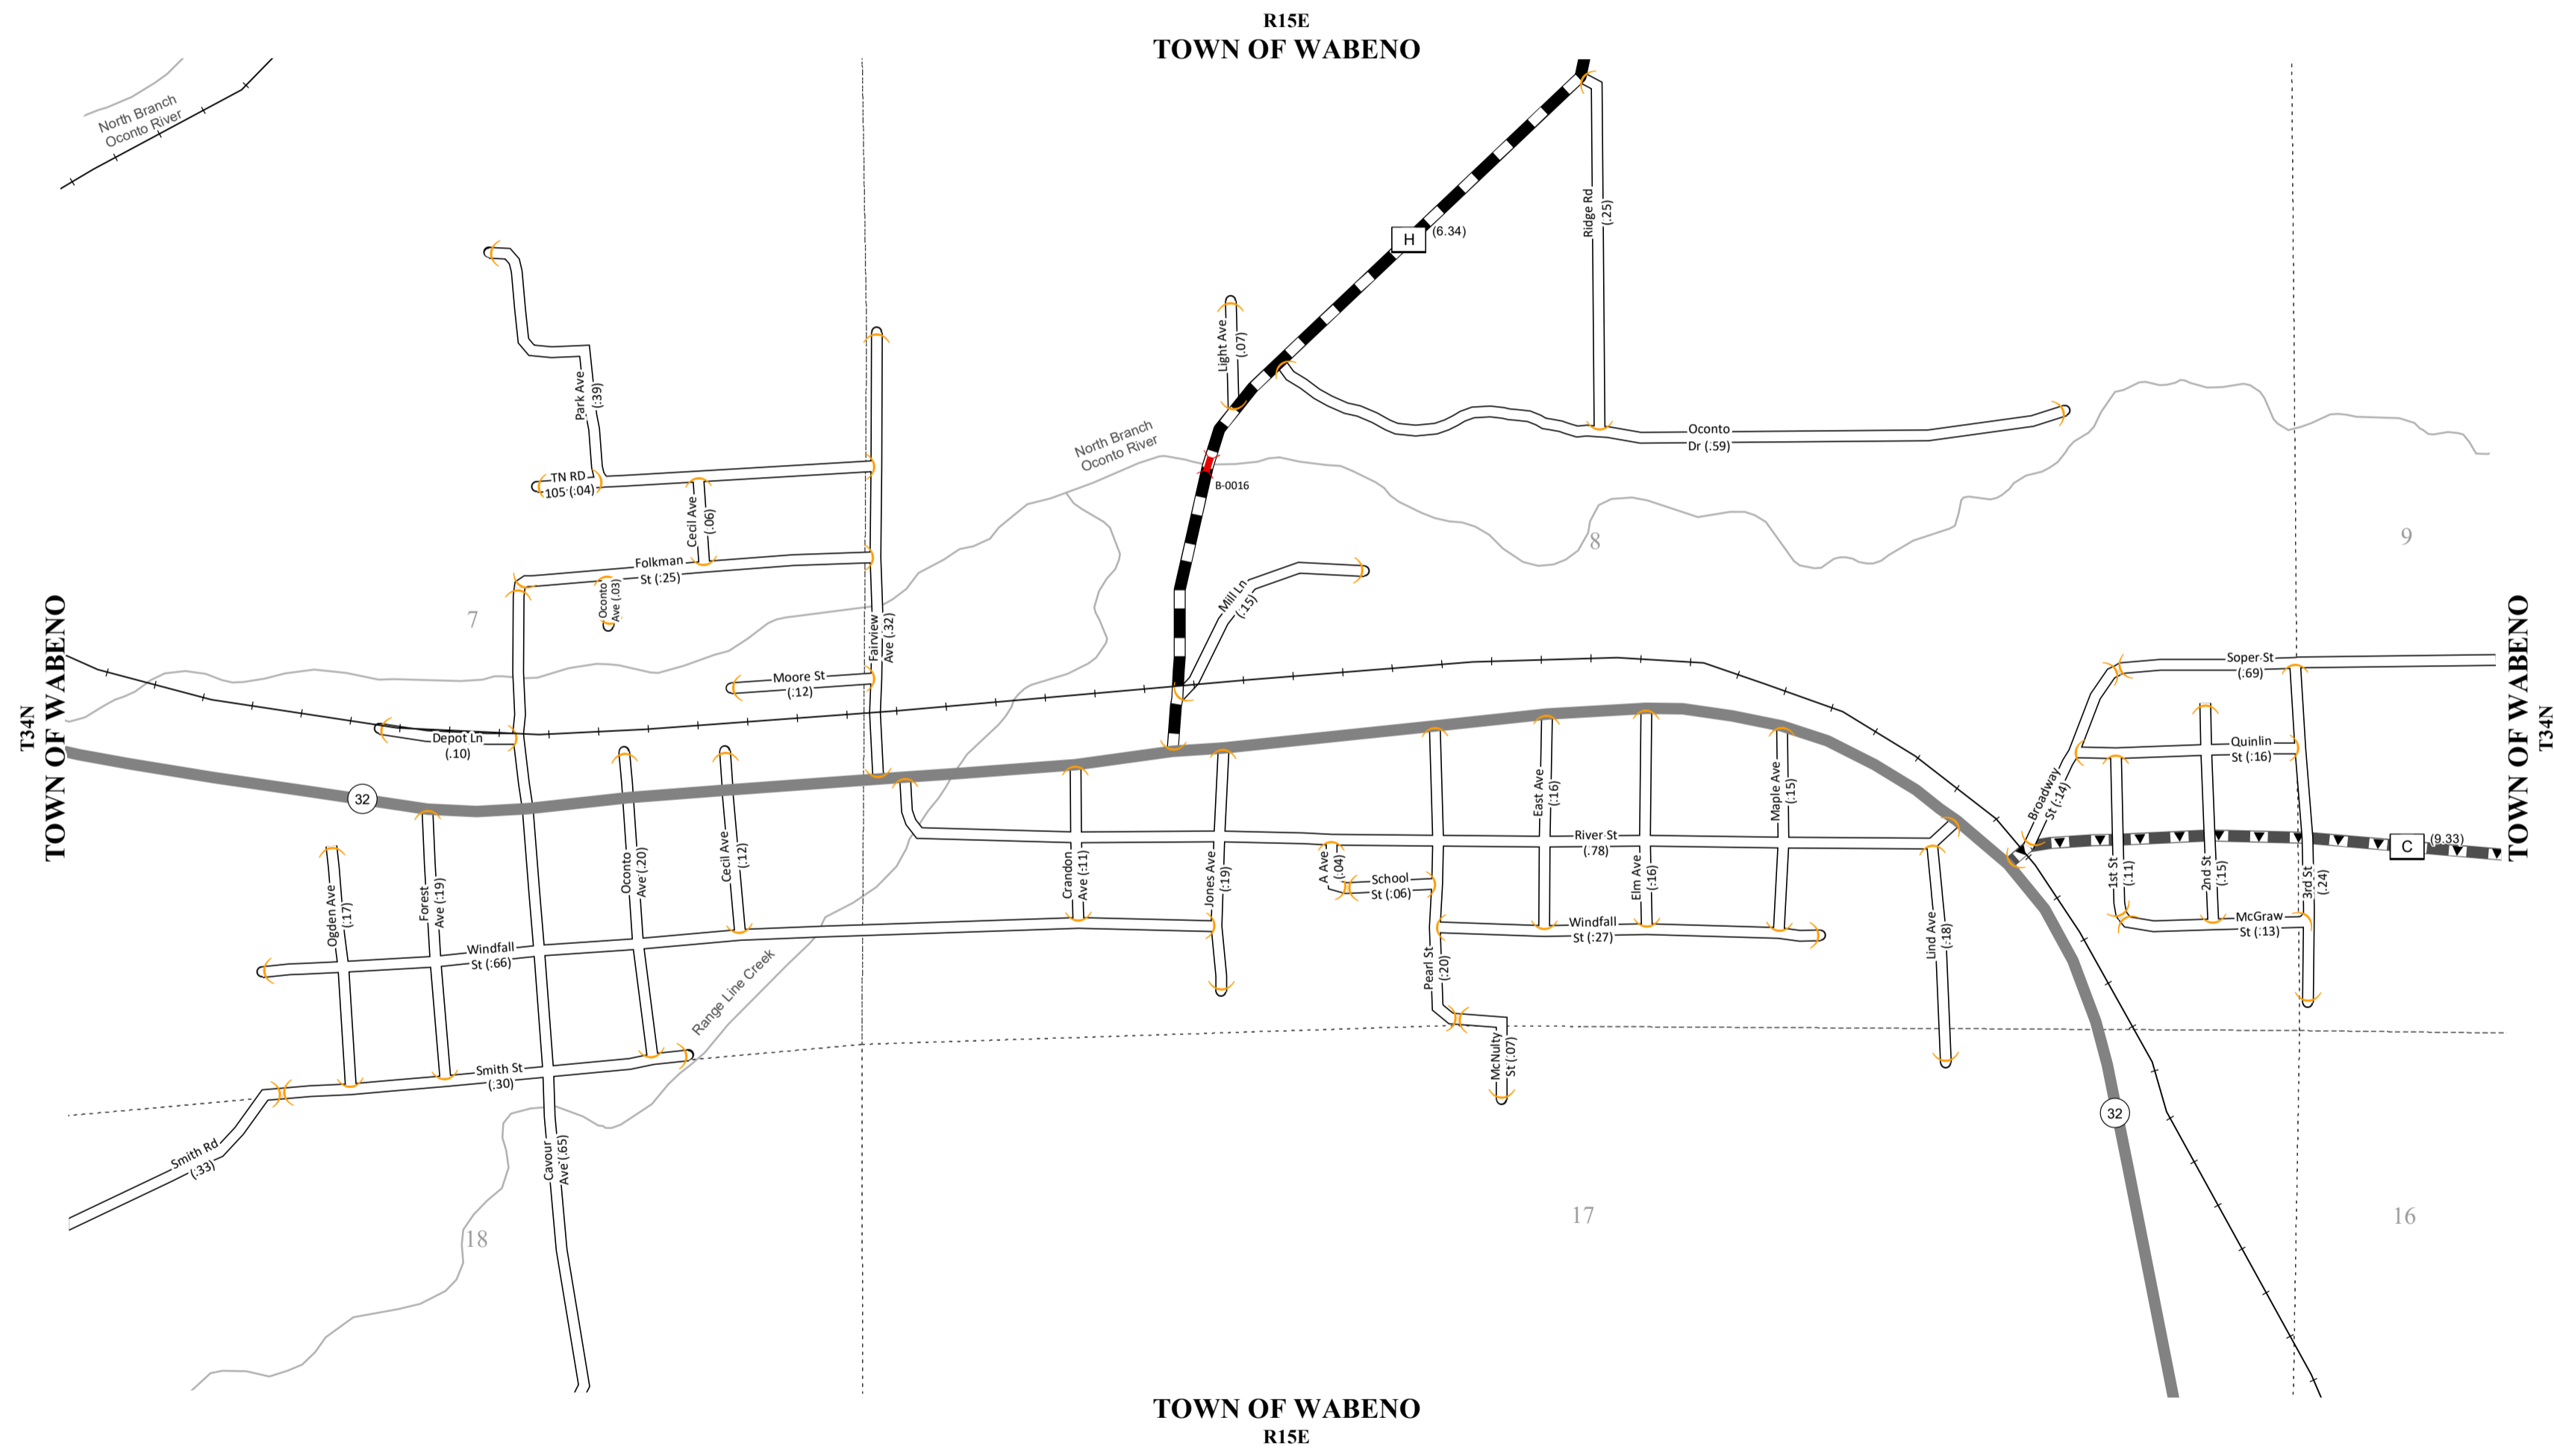

STATE OF WISCONSIN
 WISCONSIN DEPARTMENT OF TRANSPORTATION
 TOWN PLAT RECORD

21-028B

PART OF TOWN OF
WABENO
 COUNTY: FOREST

LEGEND:

	County Trunk Highway		Railroad		Route Identifier
	Rustic Road-County		CVT Border		
	Local Road		PLSS Border		
	State Trunk		Bridge		

The information contained on this map was created for the official use of the Wisconsin Department of Transportation (WisDOT). Any other use while not prohibited, is the sole responsibility of the user. WisDOT expressly disclaims all liability regarding fitness of use of the information for other than official WisDOT business.