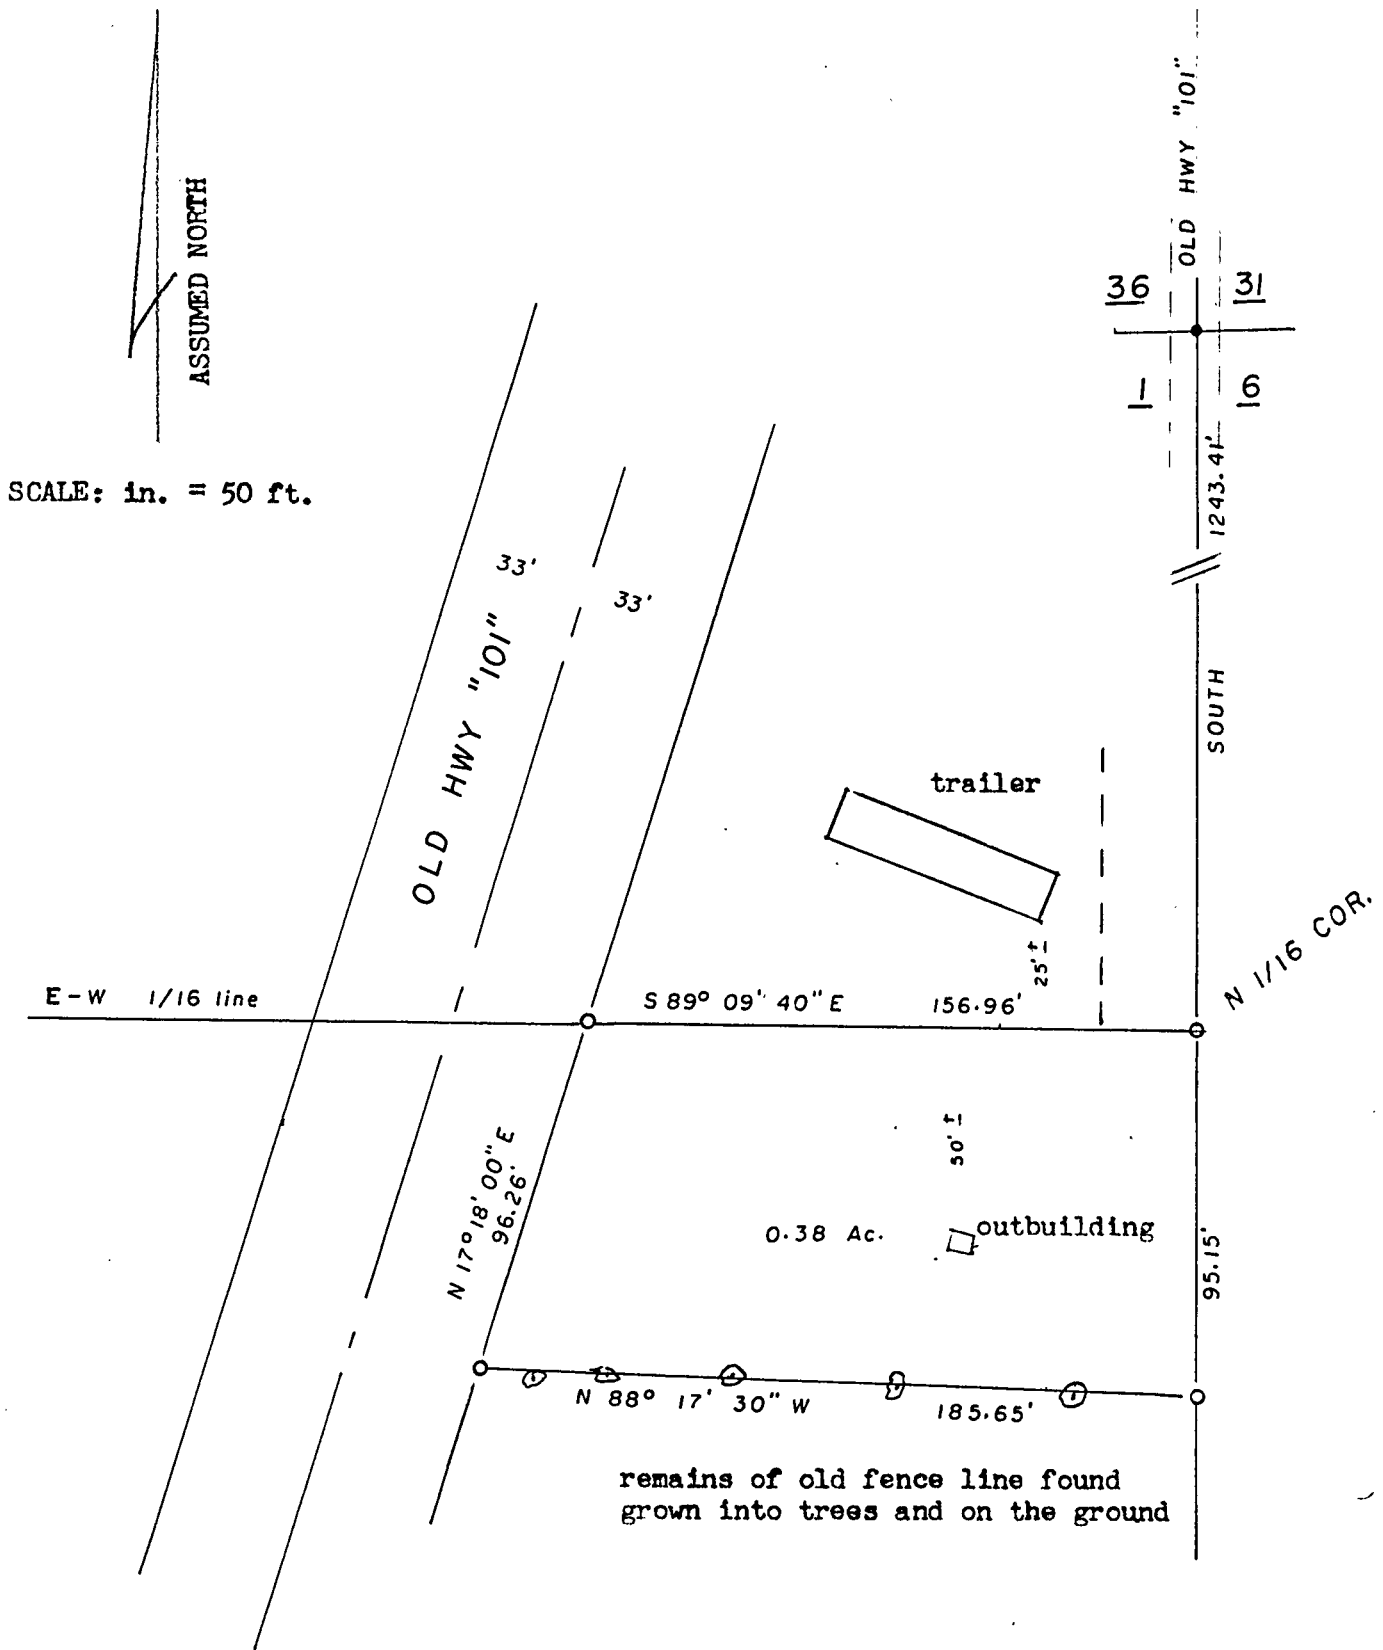

1-37-16

SURVEY MAP

Part of the Southeast quarter of the Northeast quarter of Section 1, Township 37 North, Range 16 East, Town of Armstrong Creek, Forest County, Wisconsin lying east of OLD HWY "101"

Norman A. Harrison
Sept. 5, 2000

SURVEY MAP

Part of the Southeast quarter of the Northeast quarter of Section 1, Township 37 North, Range 16 East, Town of Armstrong Creek, Forest County, Wisconsin lying east of OLD HWY "101"

Norman A. Harrison
Sept. 5, 2000

SURVEY MAP

Part of the Northeast quarter of the Northeast quarter of Section 1,
Township 37 North, Range 16 East, Town of Armstrong Creek, Forest
County, Wisconsin.