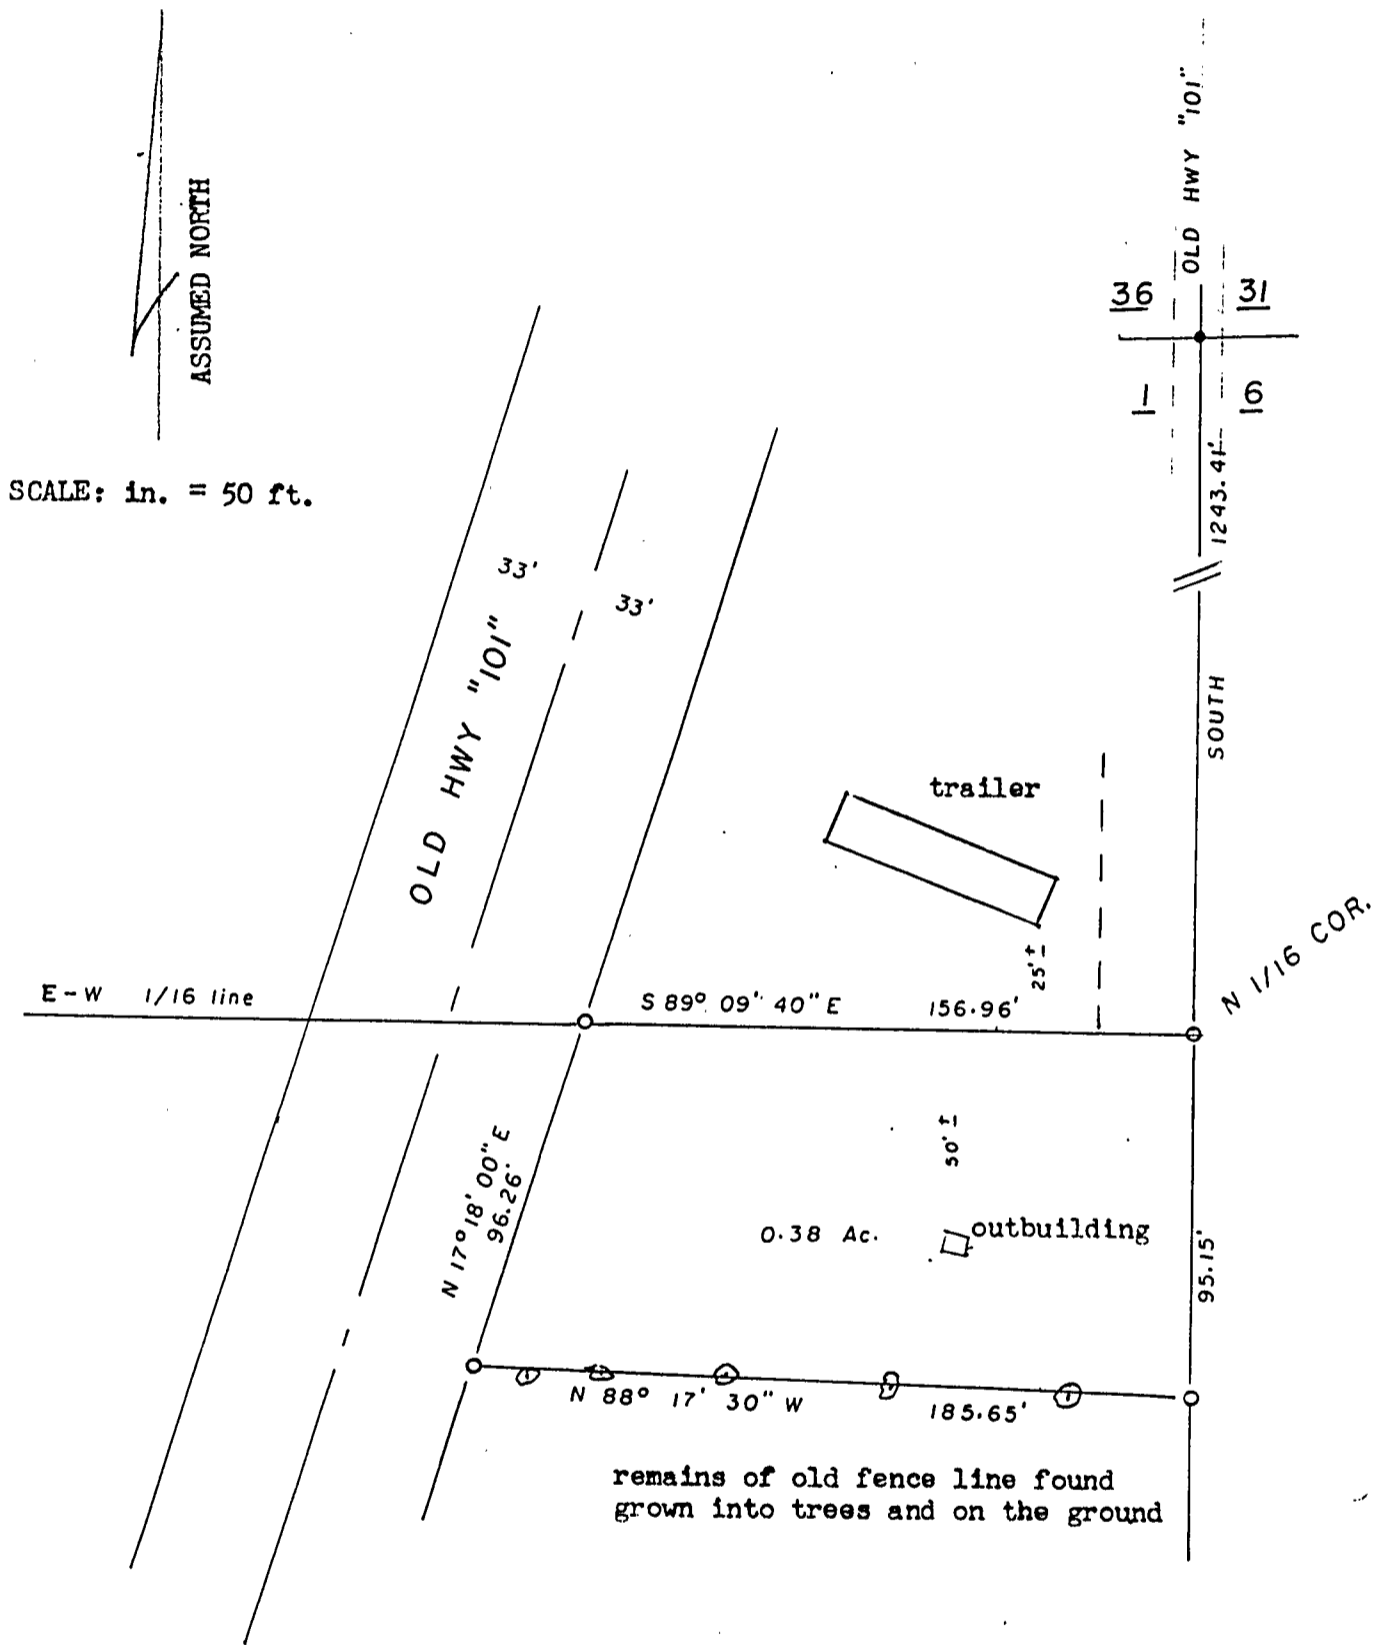

1-37-16

SURVEY MAP

Part of the Southeast quarter of the Northeast quarter of Section 1, Township 37 North, Range 16 East, Town of Armstrong Creek, Forest County, Wisconsin lying east of OLD HWY "101"

Norman A. Harrison
Sept. 5, 2000

SURVEY MAP

Part of the Southeast quarter of the Northeast quarter of Section 1, Township 37 North, Range 16 East, Town of Armstrong Creek, Forest County, Wisconsin lying east of OLD HWY "101"

Norman A. Harrison
Sept. 5, 2000

SURVEY MAP

Part of the Northeast quarter of the Northeast quarter of Section 1,
Township 37 North, Range 16 East, Town of Armstrong Creek, Forest
County, Wisconsin.