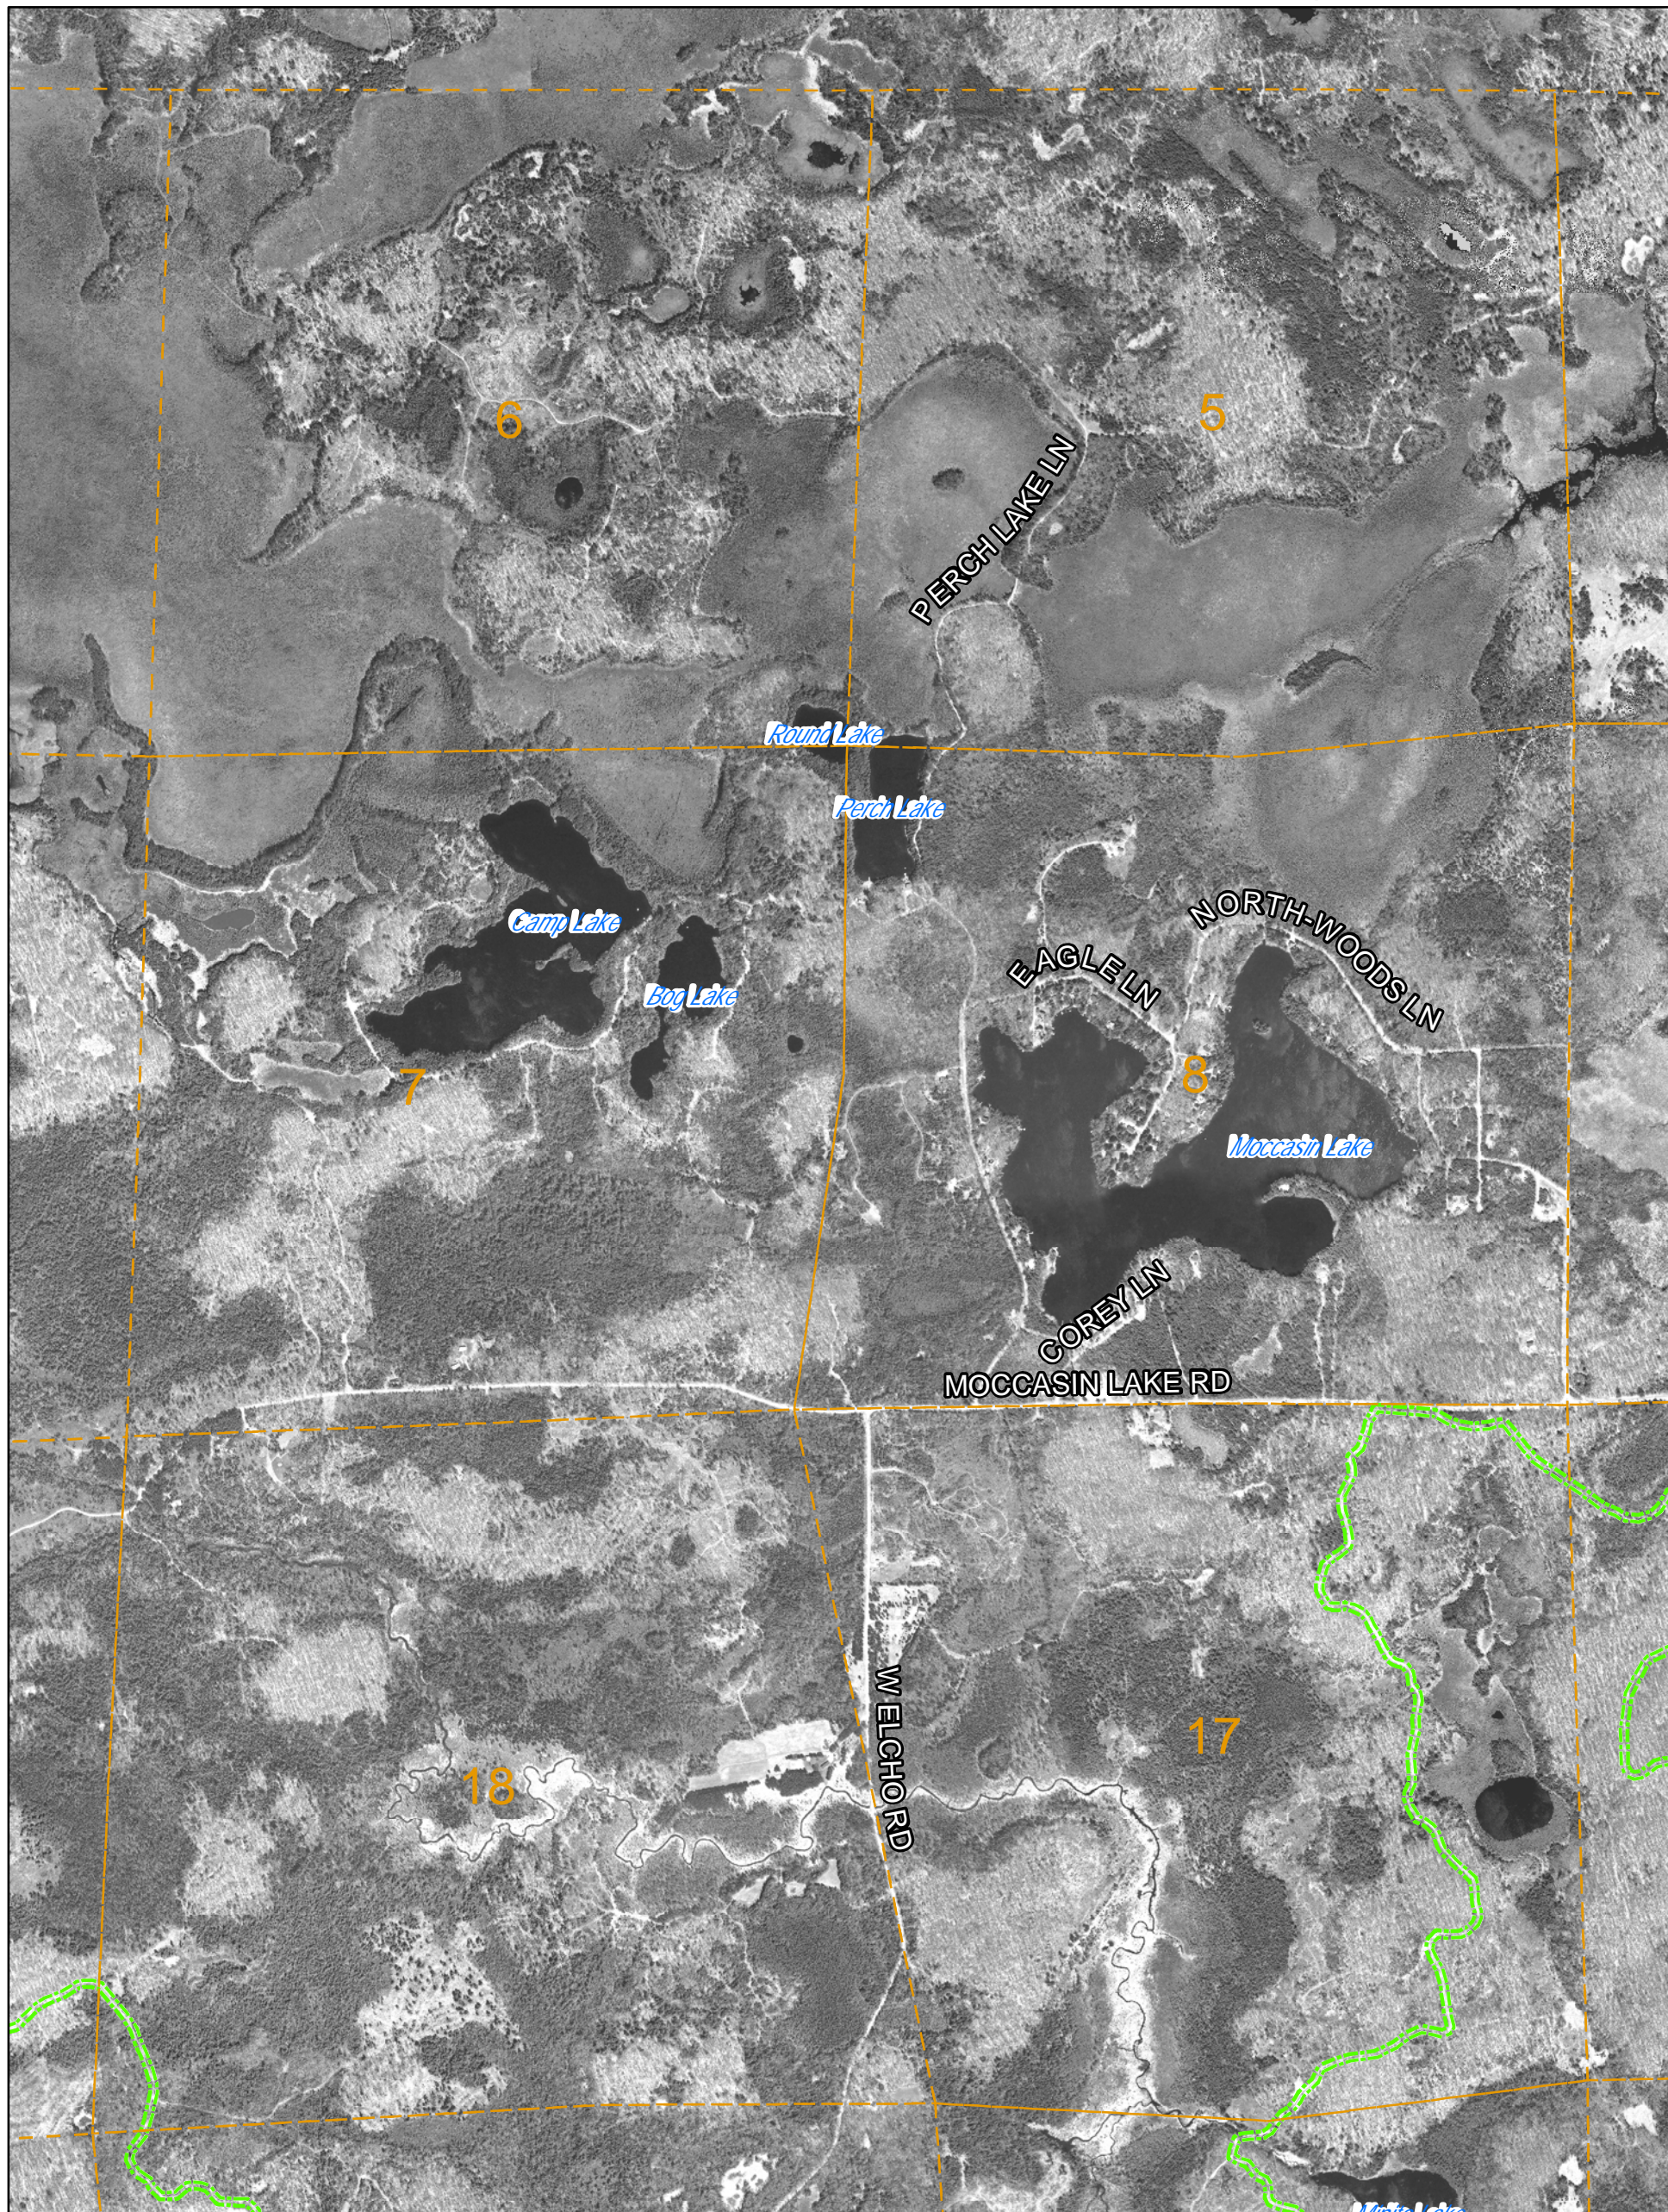

See Page 3

See Page 5

See Page 33