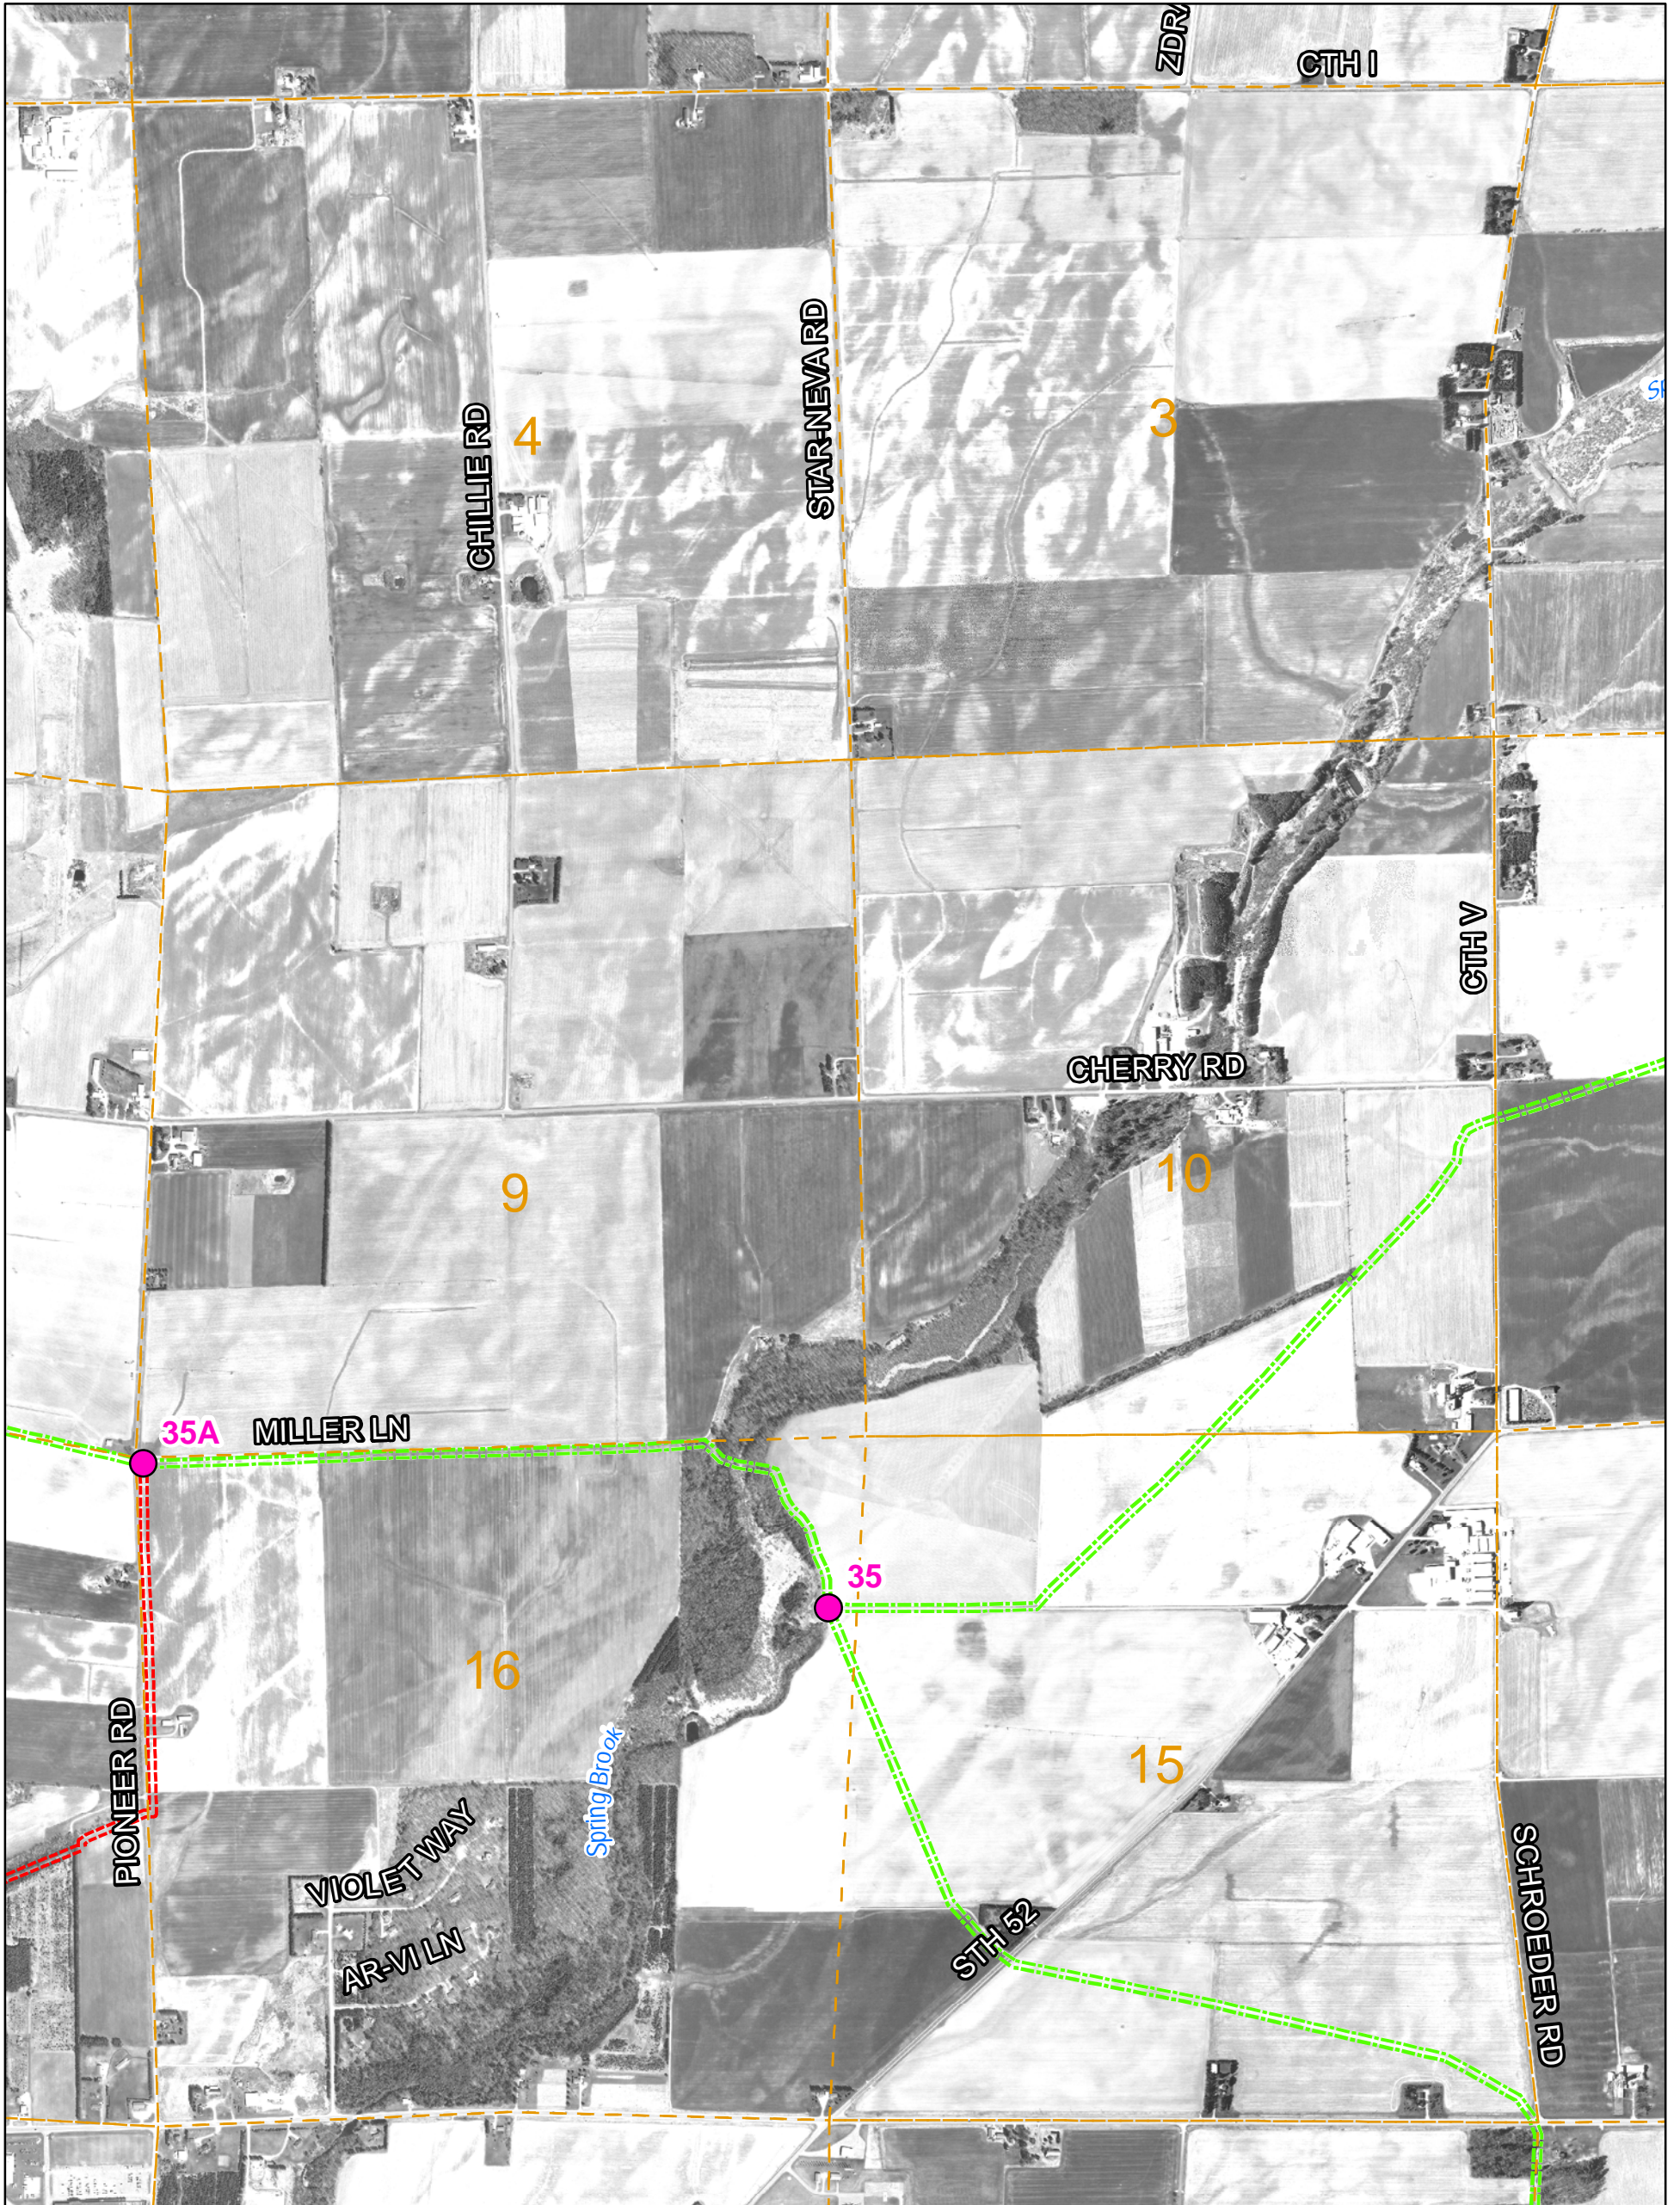

See Page 107

See Page 109

See Page 125

**Legend**

**Snowmobile Trails**

**Confidence**

High

Low

Intersections

1,600 800 0 1,600 Feet