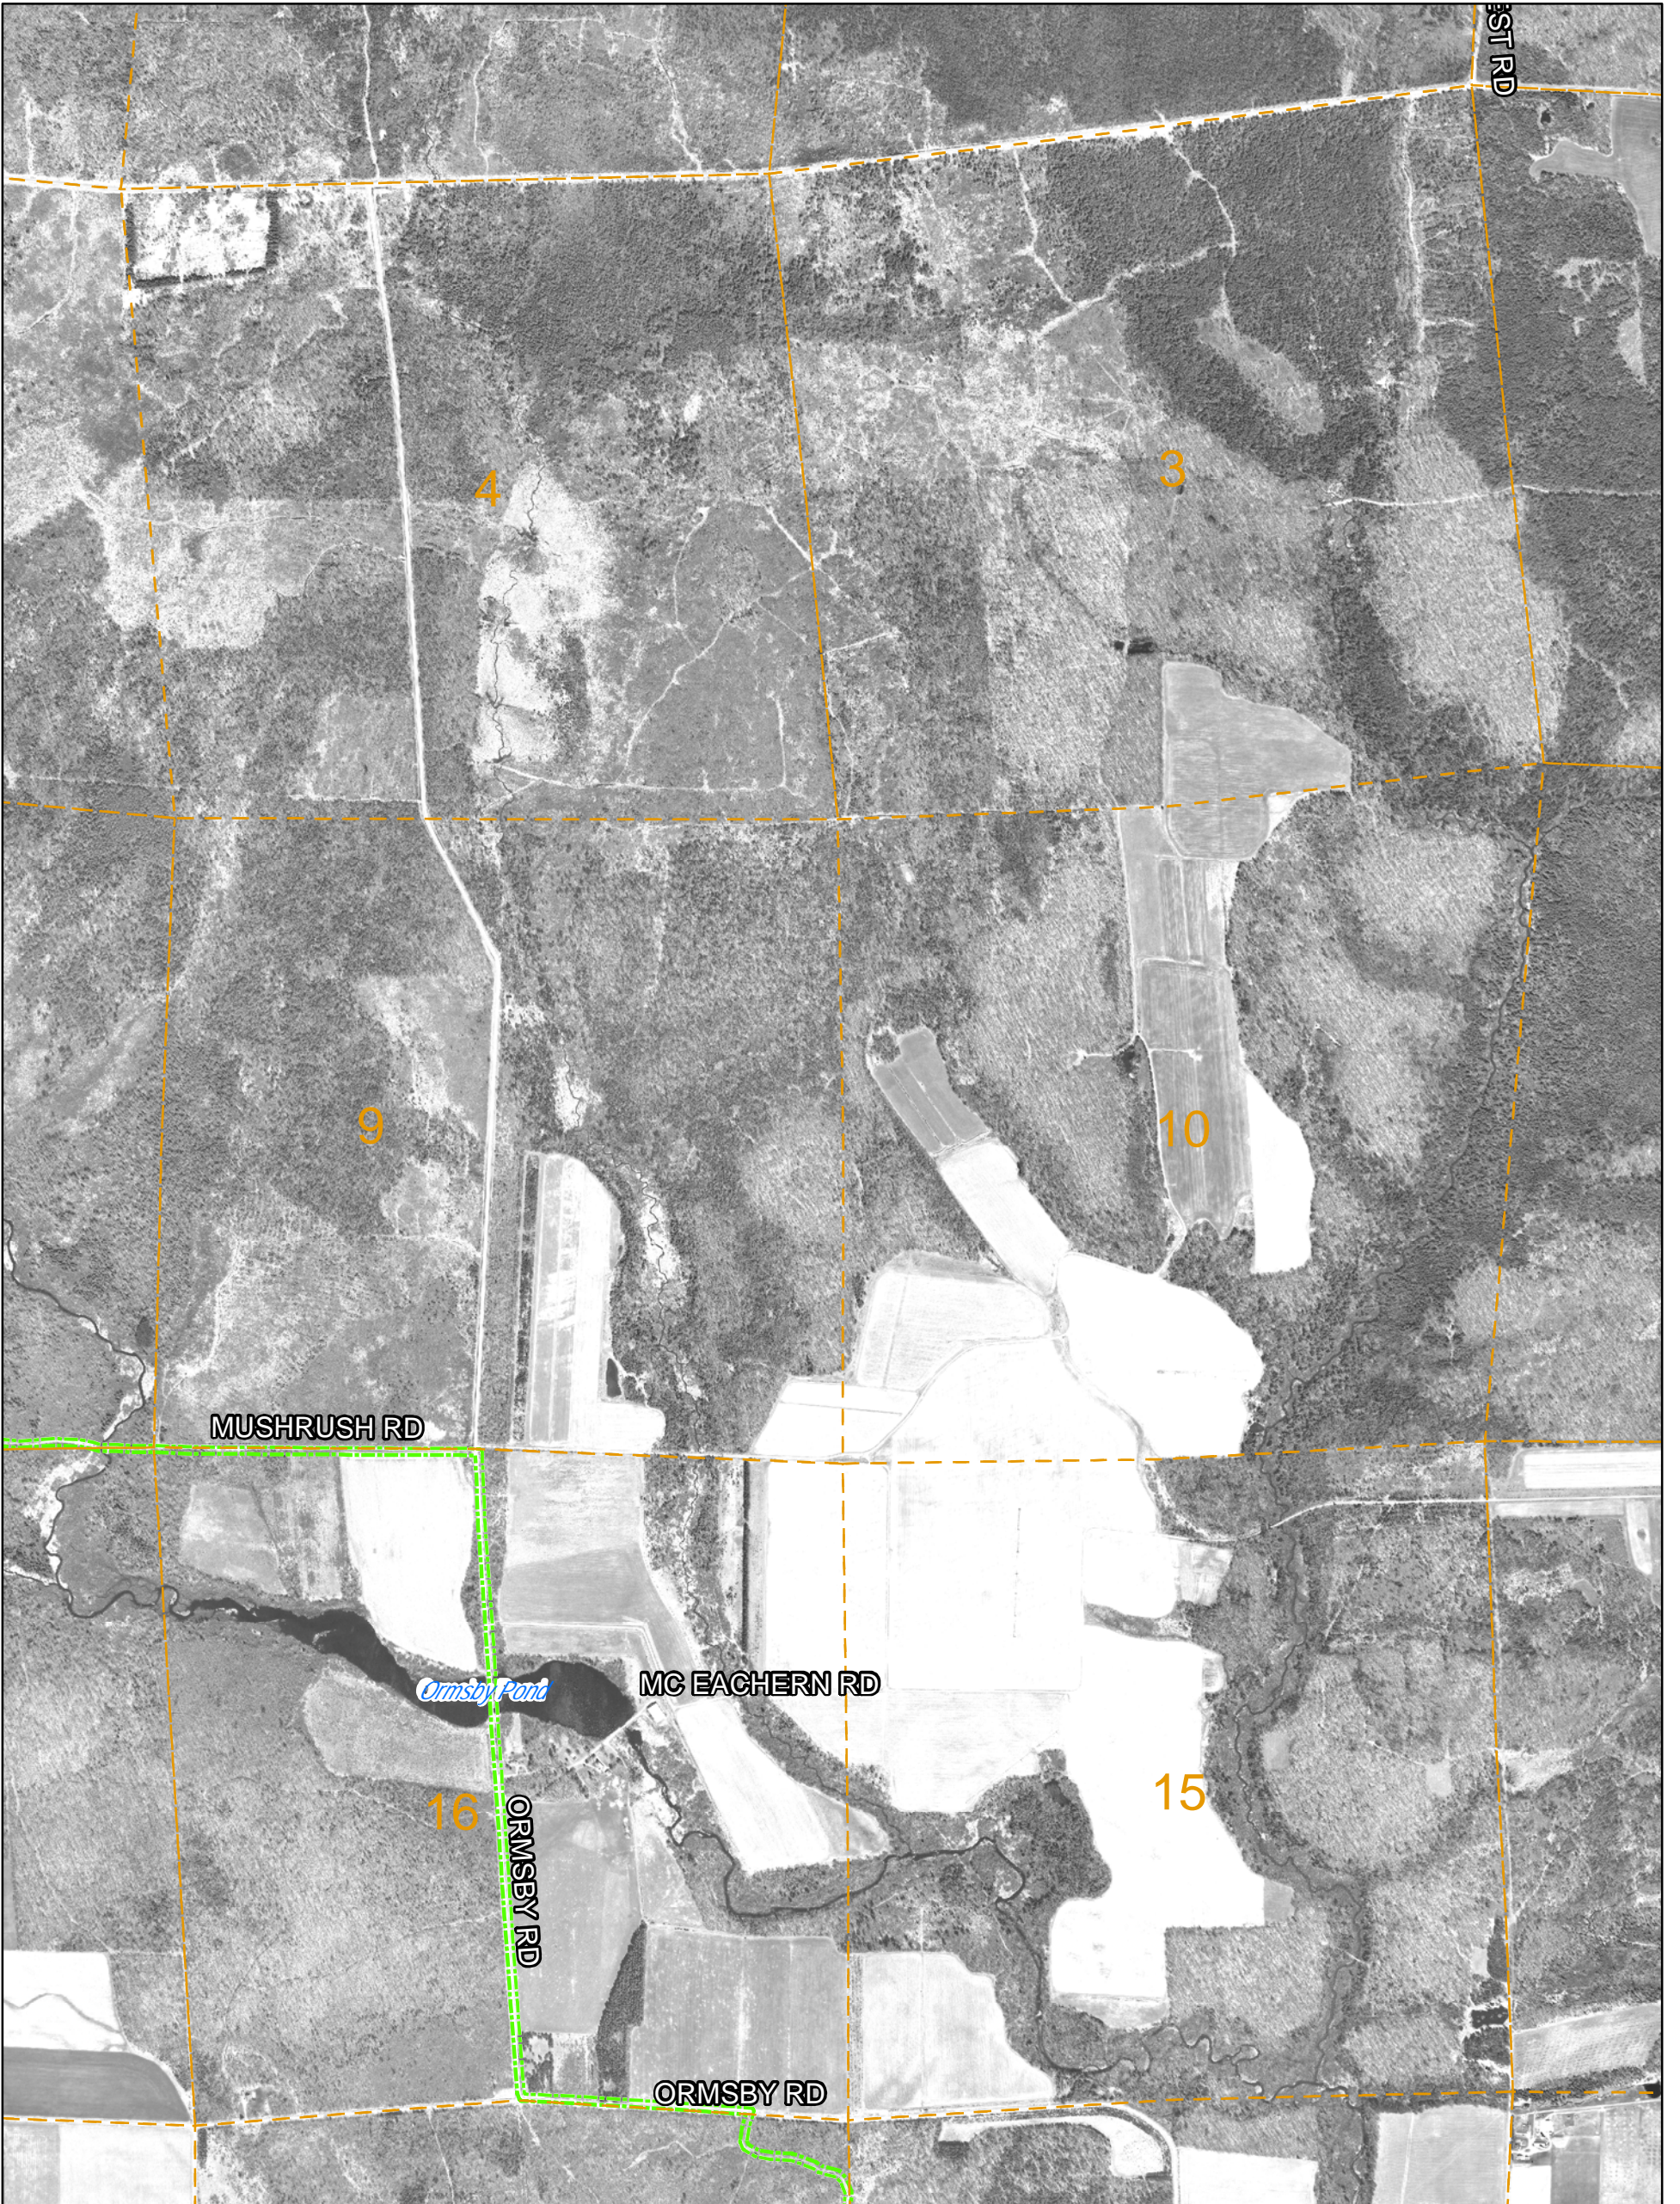

See Page 73

See Page 75

See Page 101

Legend

Snowmobile Trails

Confidence

High

Low

Intersections

1,750 875 0 1,750 Feet