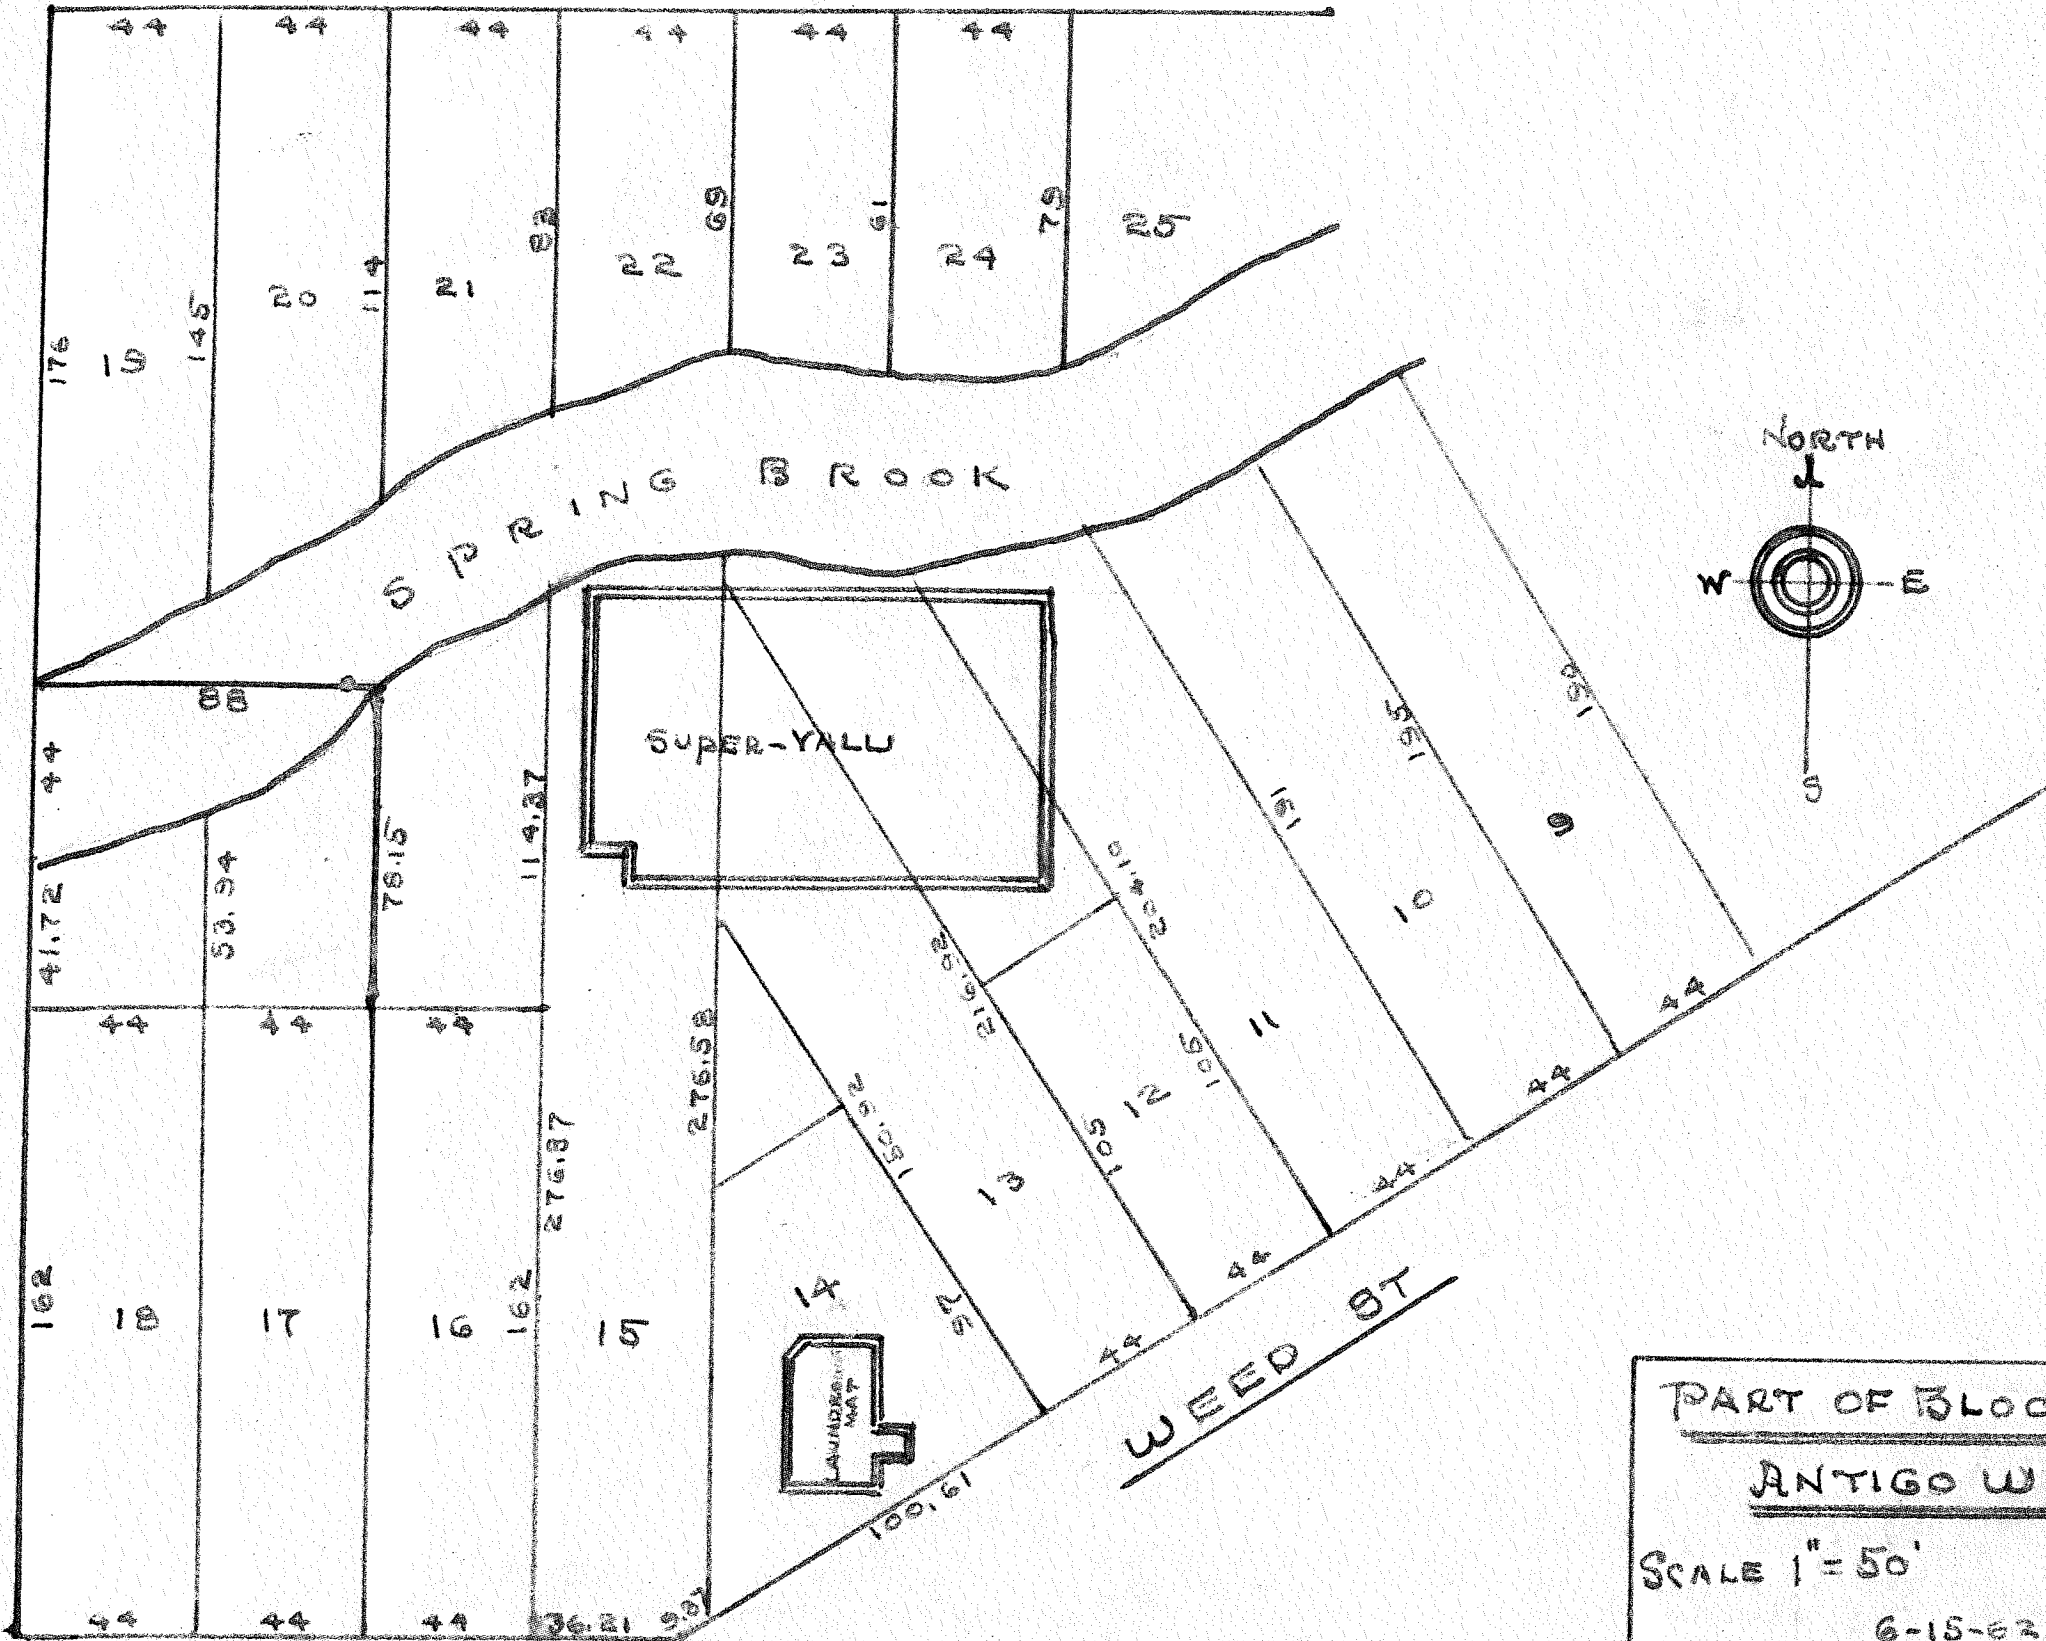

SUPERIOR ST

9 TH AVE

10TH AVE.

PART OF BLOCK 85
ANTIGO WIS
 SCALE 1" = 50'
 6-15-62
 HENRY OLC. ENG
 ANTIGO WIS

RECORD # 20056
 LANGLADE COUNTY SURVEYORS OFFICE
 DATE FILED: 6/8/93 BY: DT