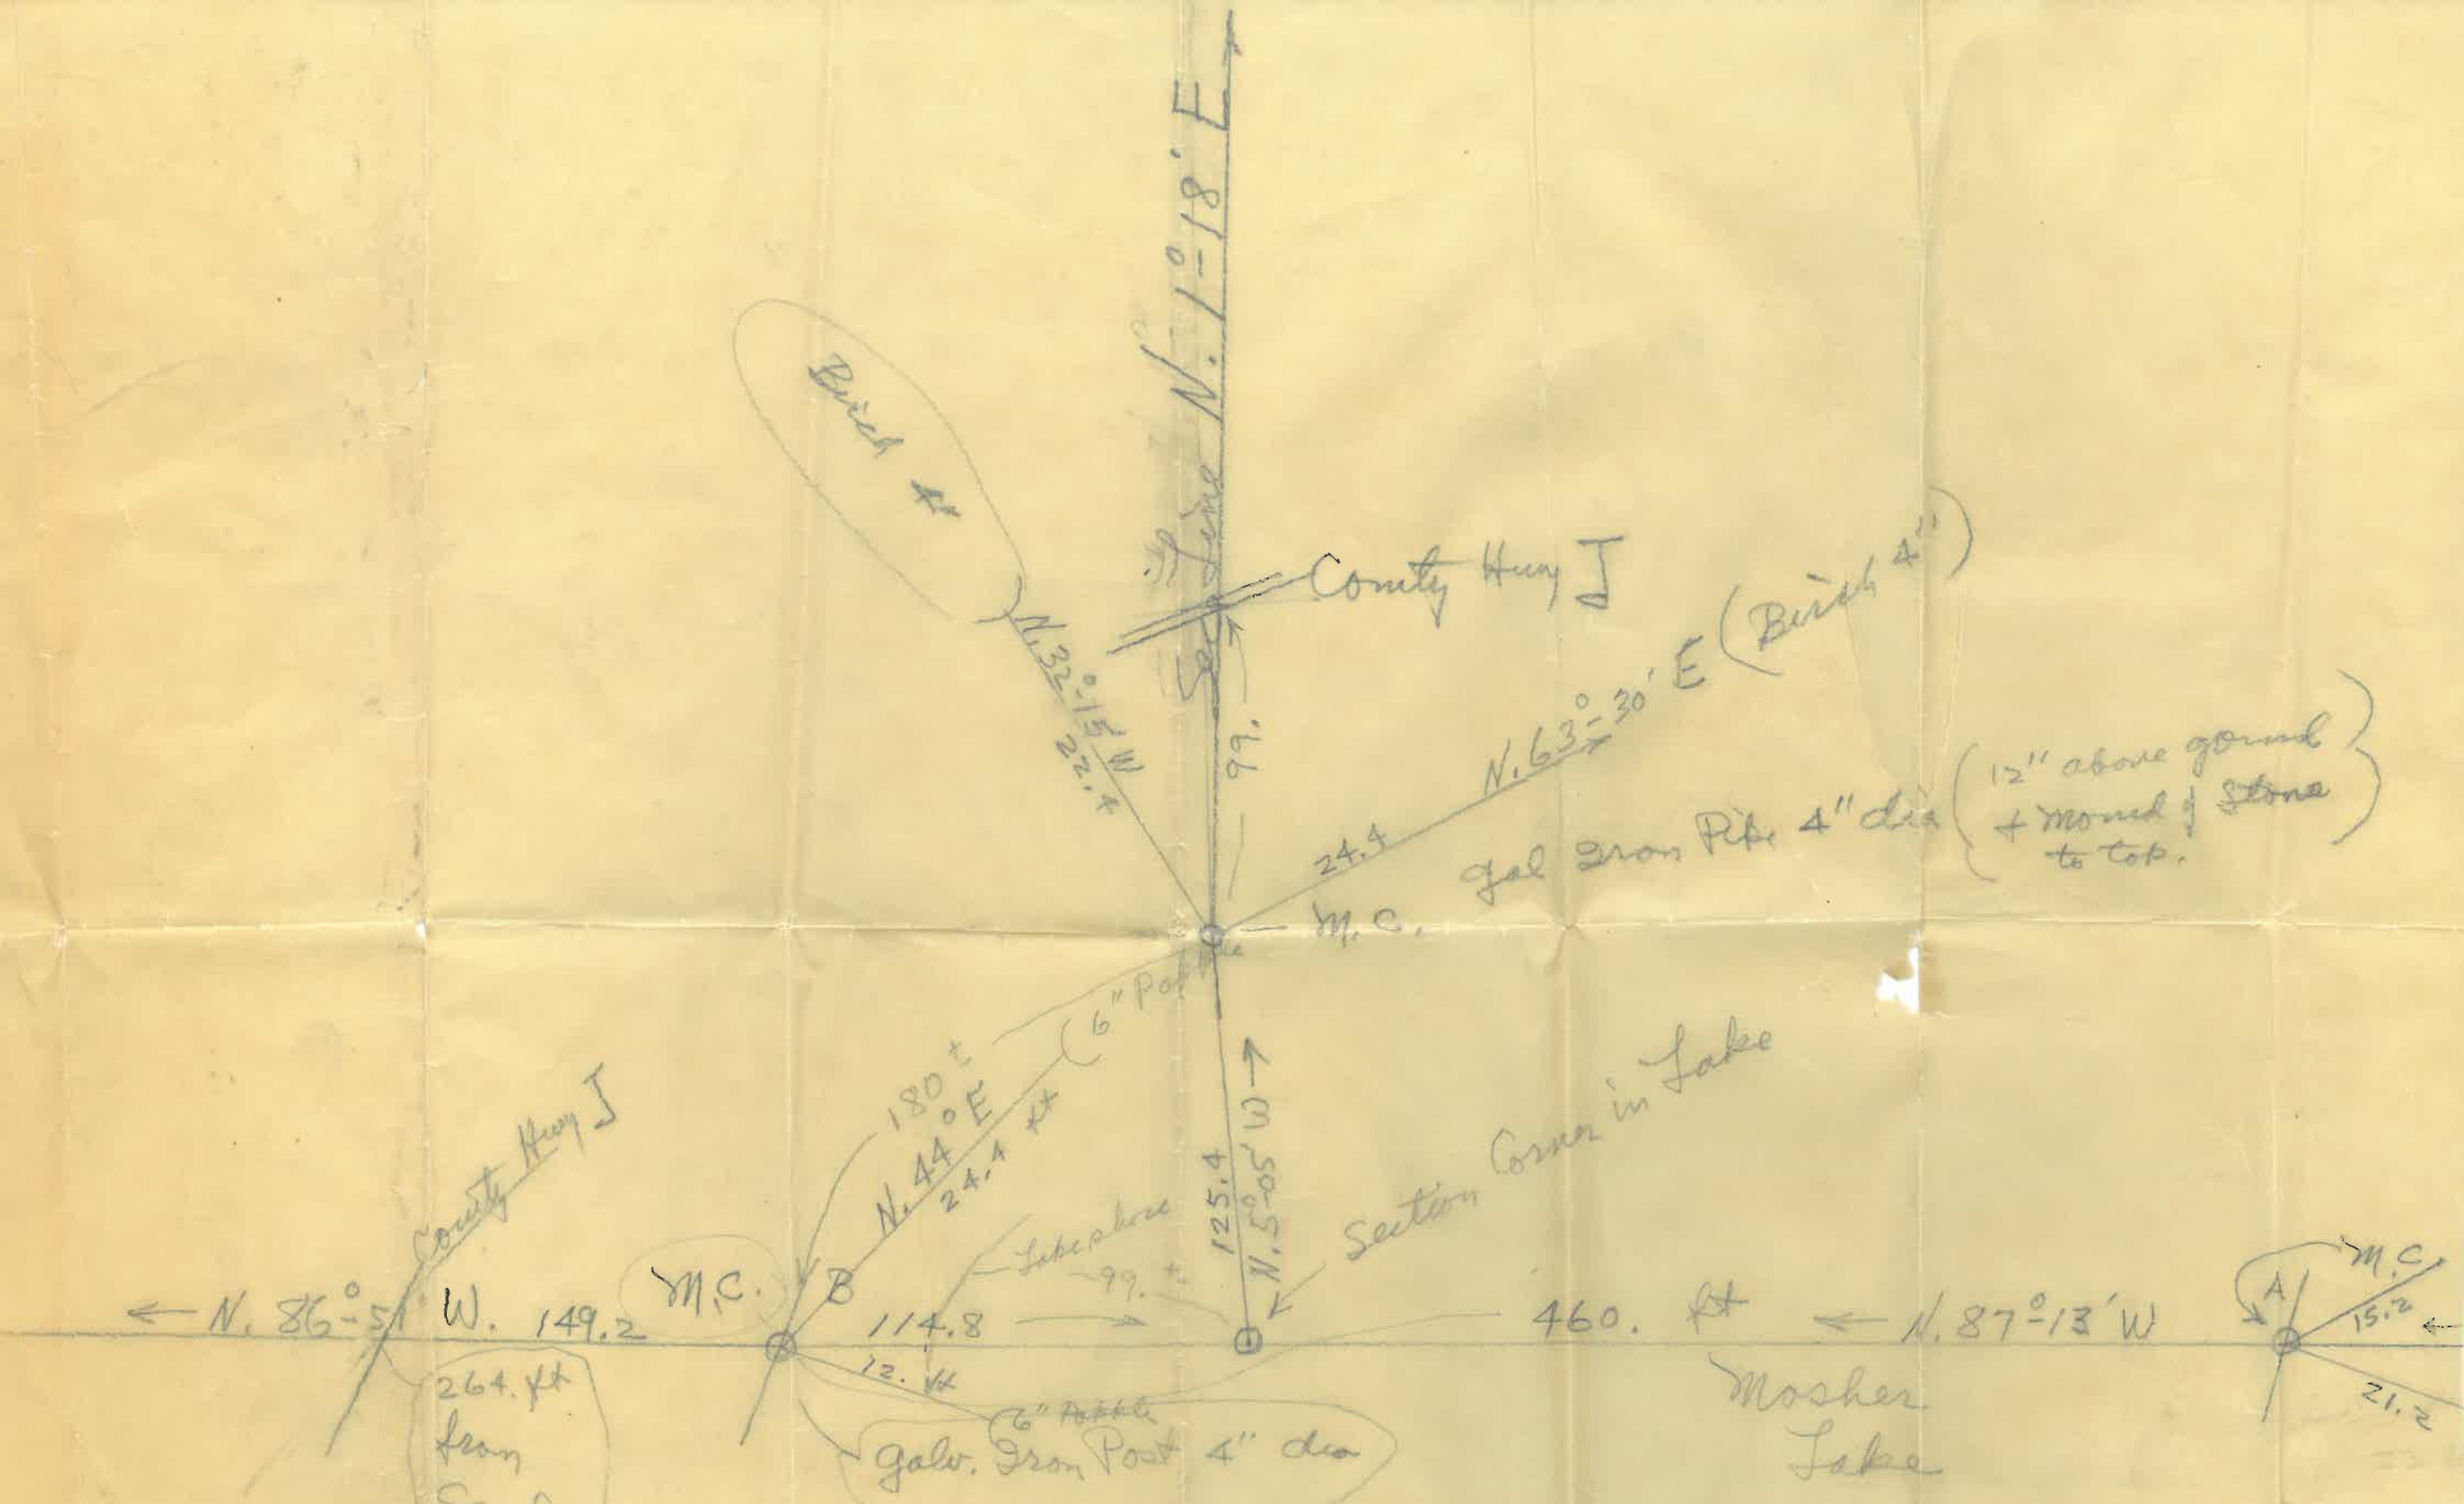

50 Scale

SURVEYOR:
KEITH HALL
1961

RECORD # 20117
LANGLADE COUNTY SURVEYORS OFFICE
DATE FILED: 11/12/19 BY: D. TUSTY