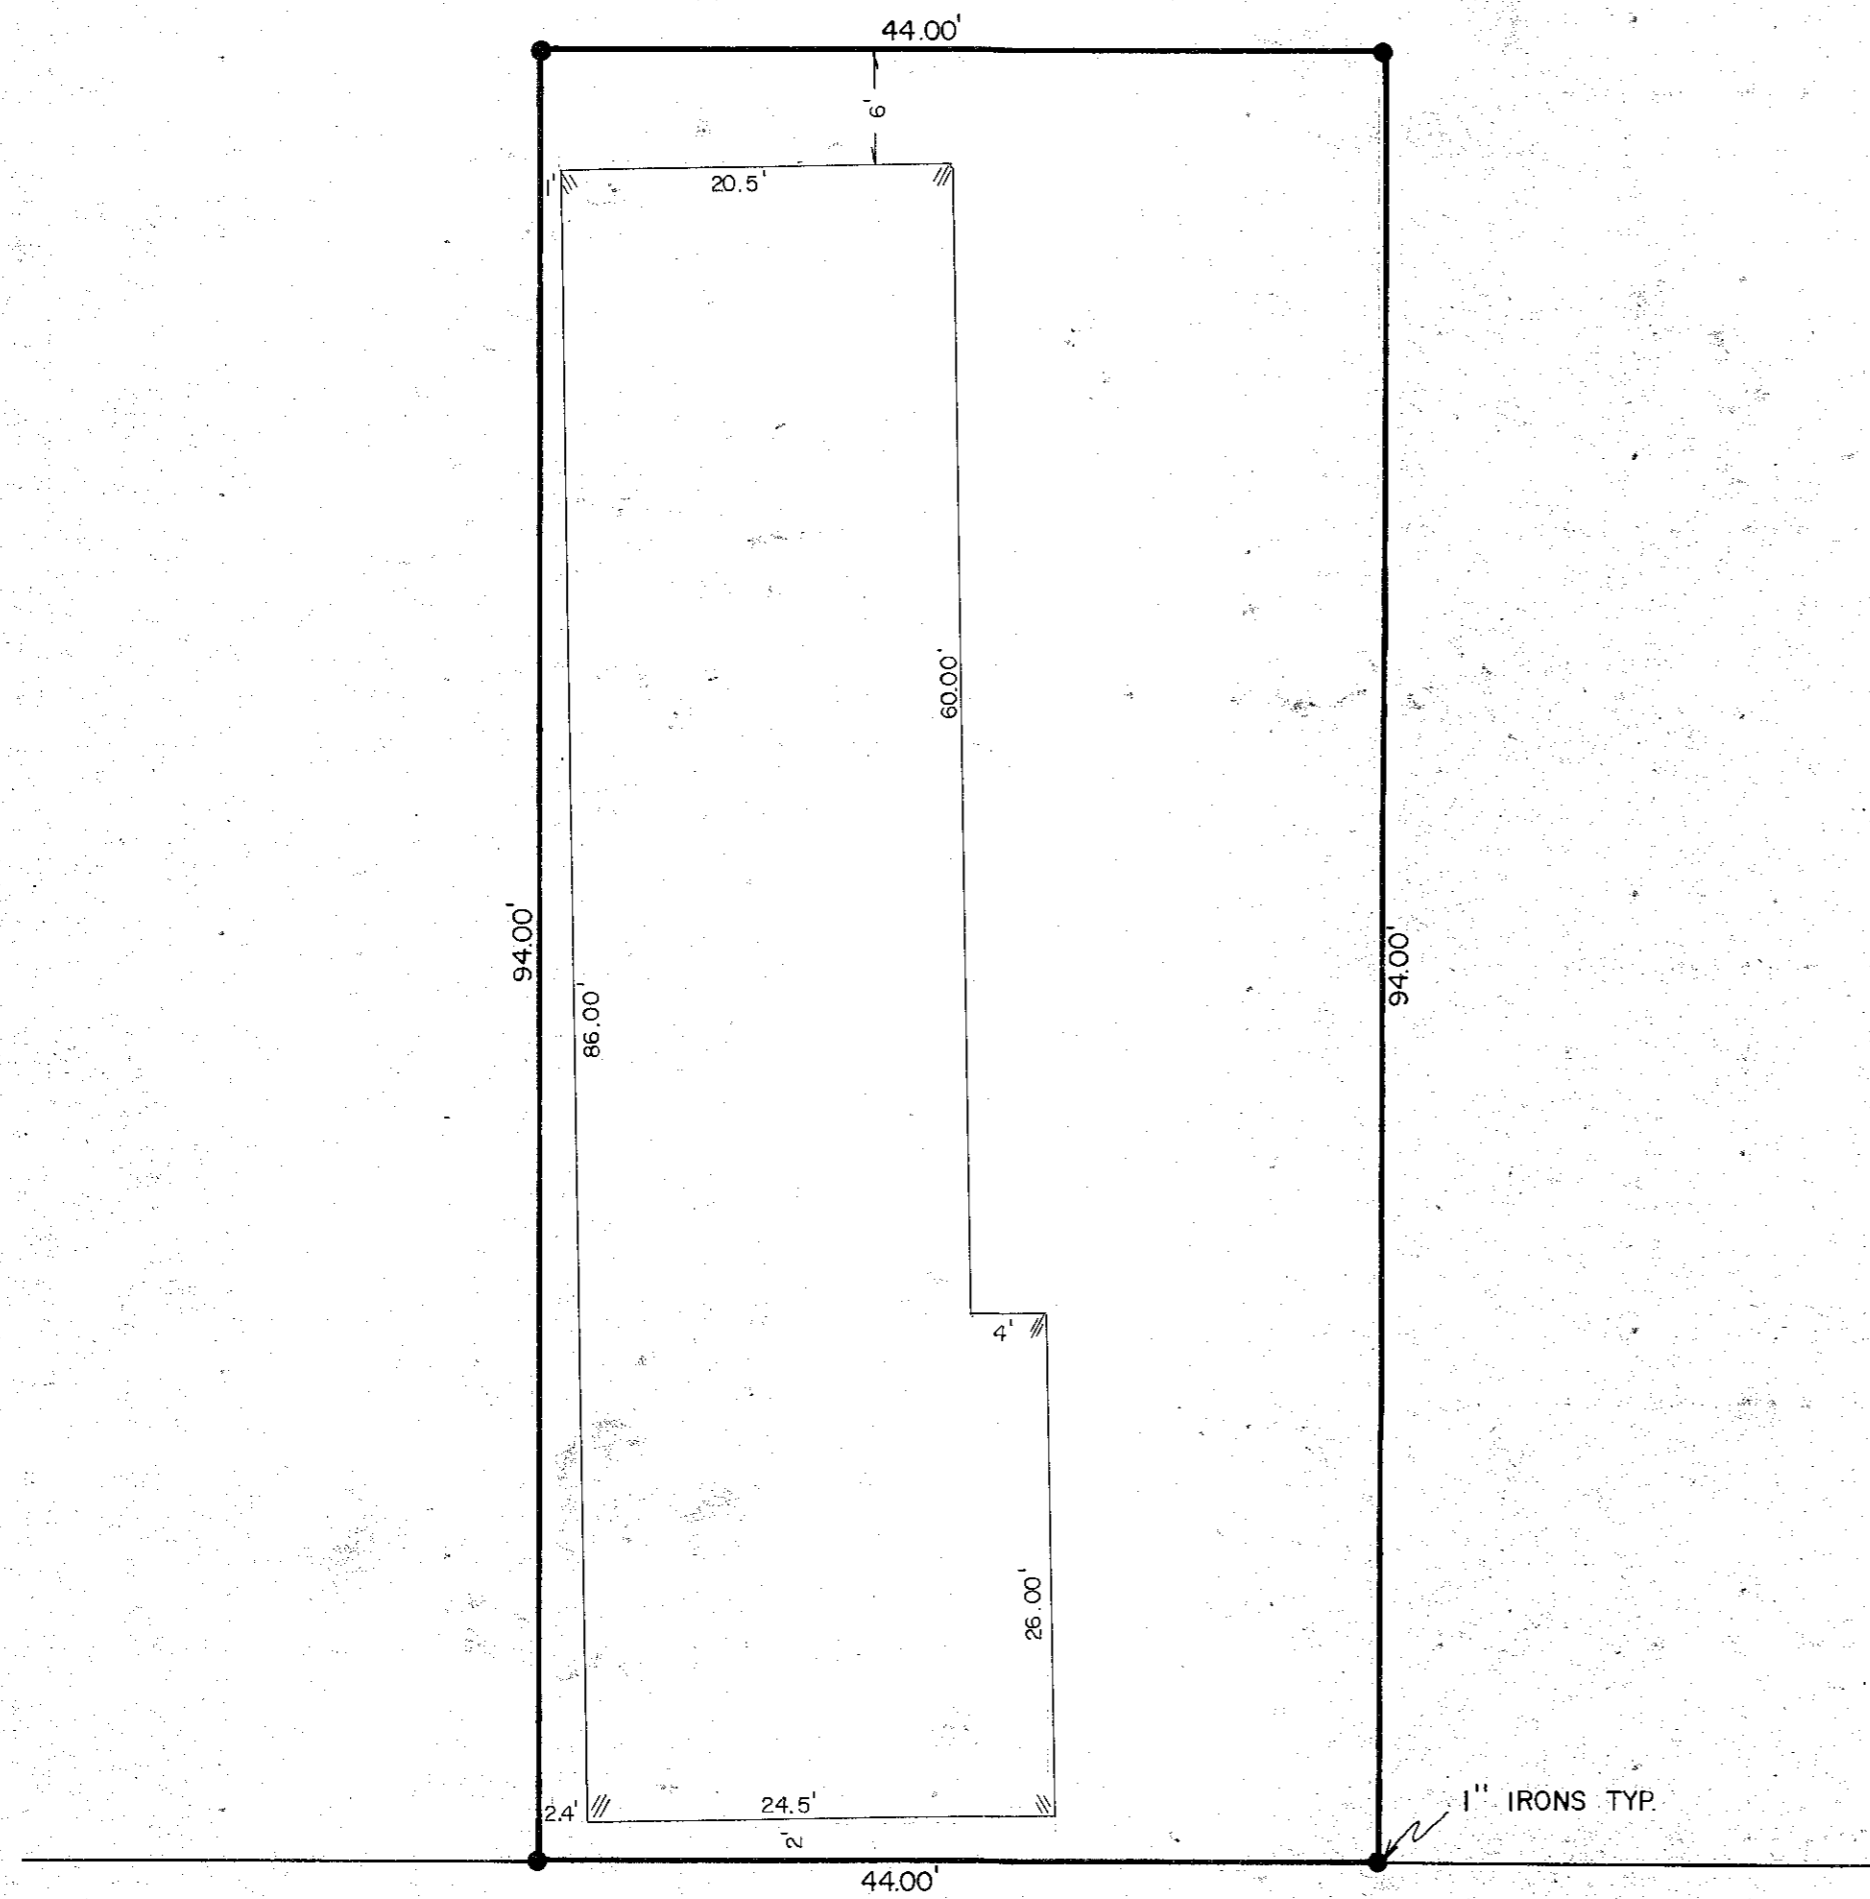

The North 94.00 feet of Lot 30, Block 41, to the Original Plat of the City of Antigo, Langlade Co., Wis.

Gary A. Radtke

Gary A. Radtke, RLS 1248

5th AVE.

RECORD # 30003
 LANGLADE COUNTY SURVEYORS OFFICE
 DATE FILED: 5/24/93 BY: D.T.

DYNAMIC ENGINEERING & SURVEYING INC.			
SCALE 1" = 40'	REVISIONS	BY	DATE
DATE 11-6-78			
DR. N. JF	CKD.		
AP. VD. CAR			
TITLE	POLSENE		NO. 1016-78S