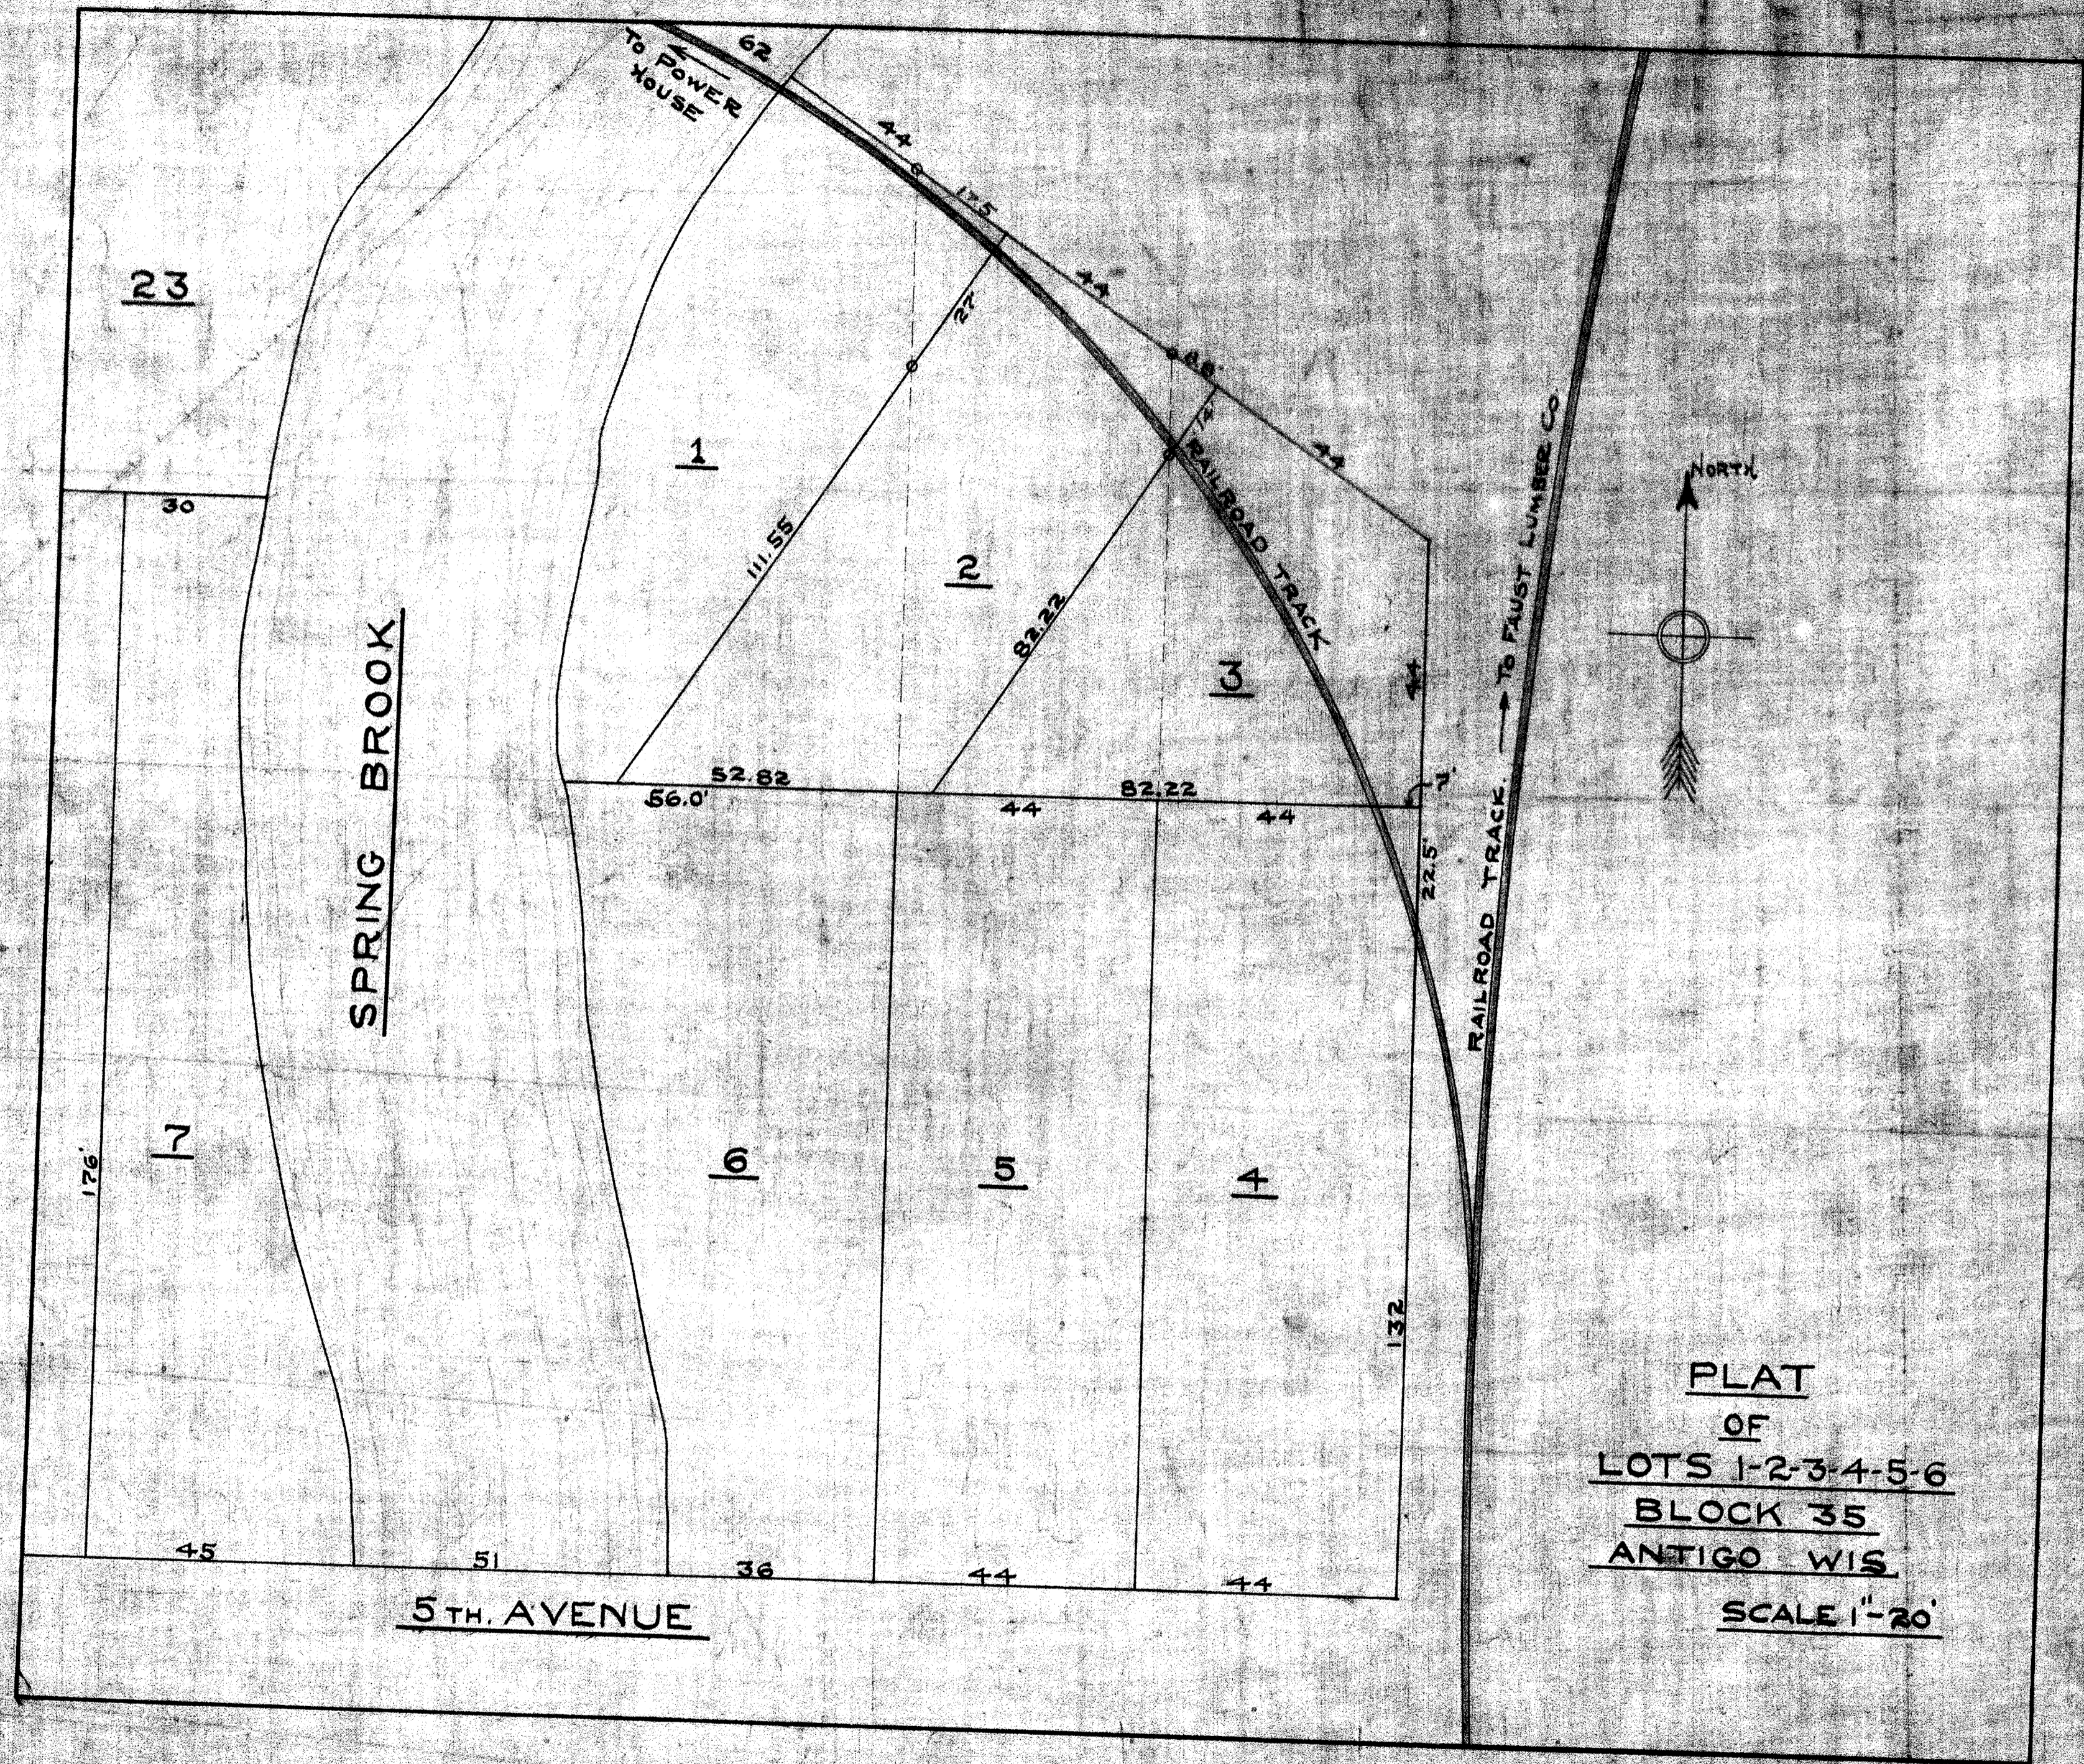

PLAT
 OF
 LOTS 1-2-3-4-5-6
 BLOCK 35
 ANTIGO WIS
 SCALE 1"=20'

PLAT
 OF
 LOTS 1-2-3-4-5-6
 BLOCK 35
 ANTIGO WIS.
 SCALE 1"=20'