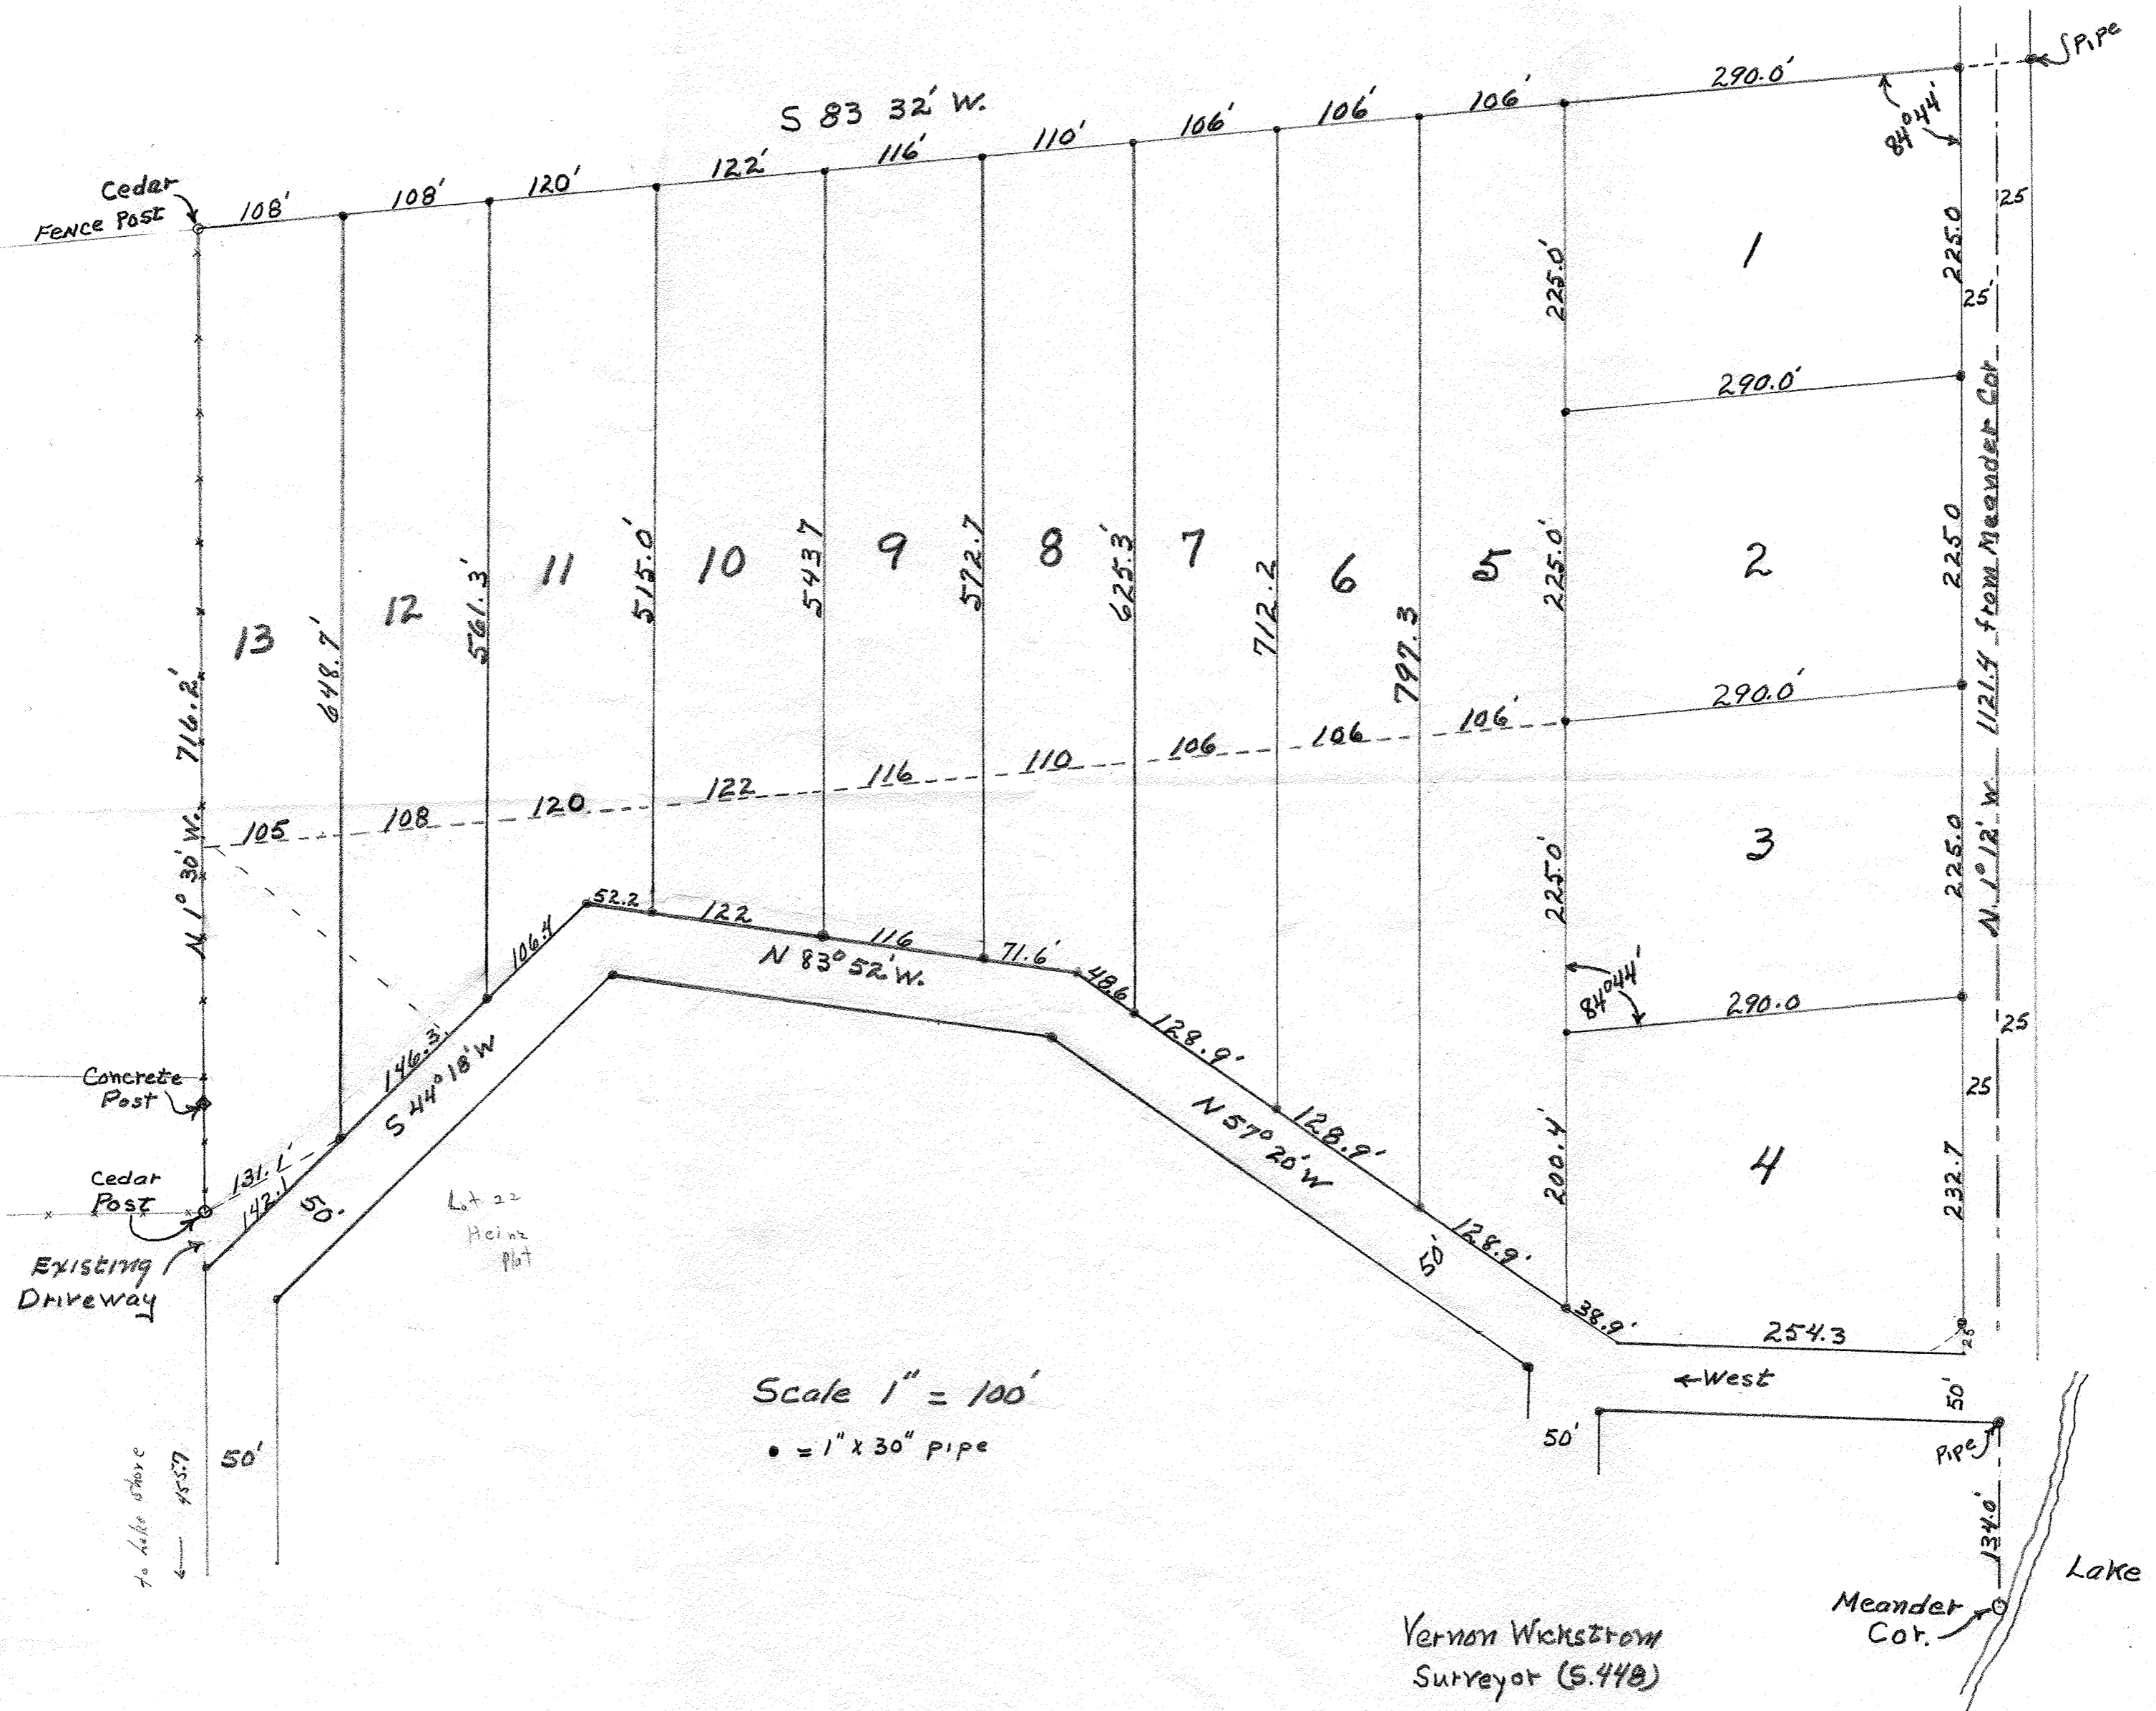

White Birch Estates
 Part of Govt Lot 2, Sec 11, T. 33 N., R. 10 E.
 Langlade County, WISC.

RECORD # 30380
 LANGLADE COUNTY SURVEYORS OFFICE
 DATE FILED: 6/7/93 BY: DT.

68