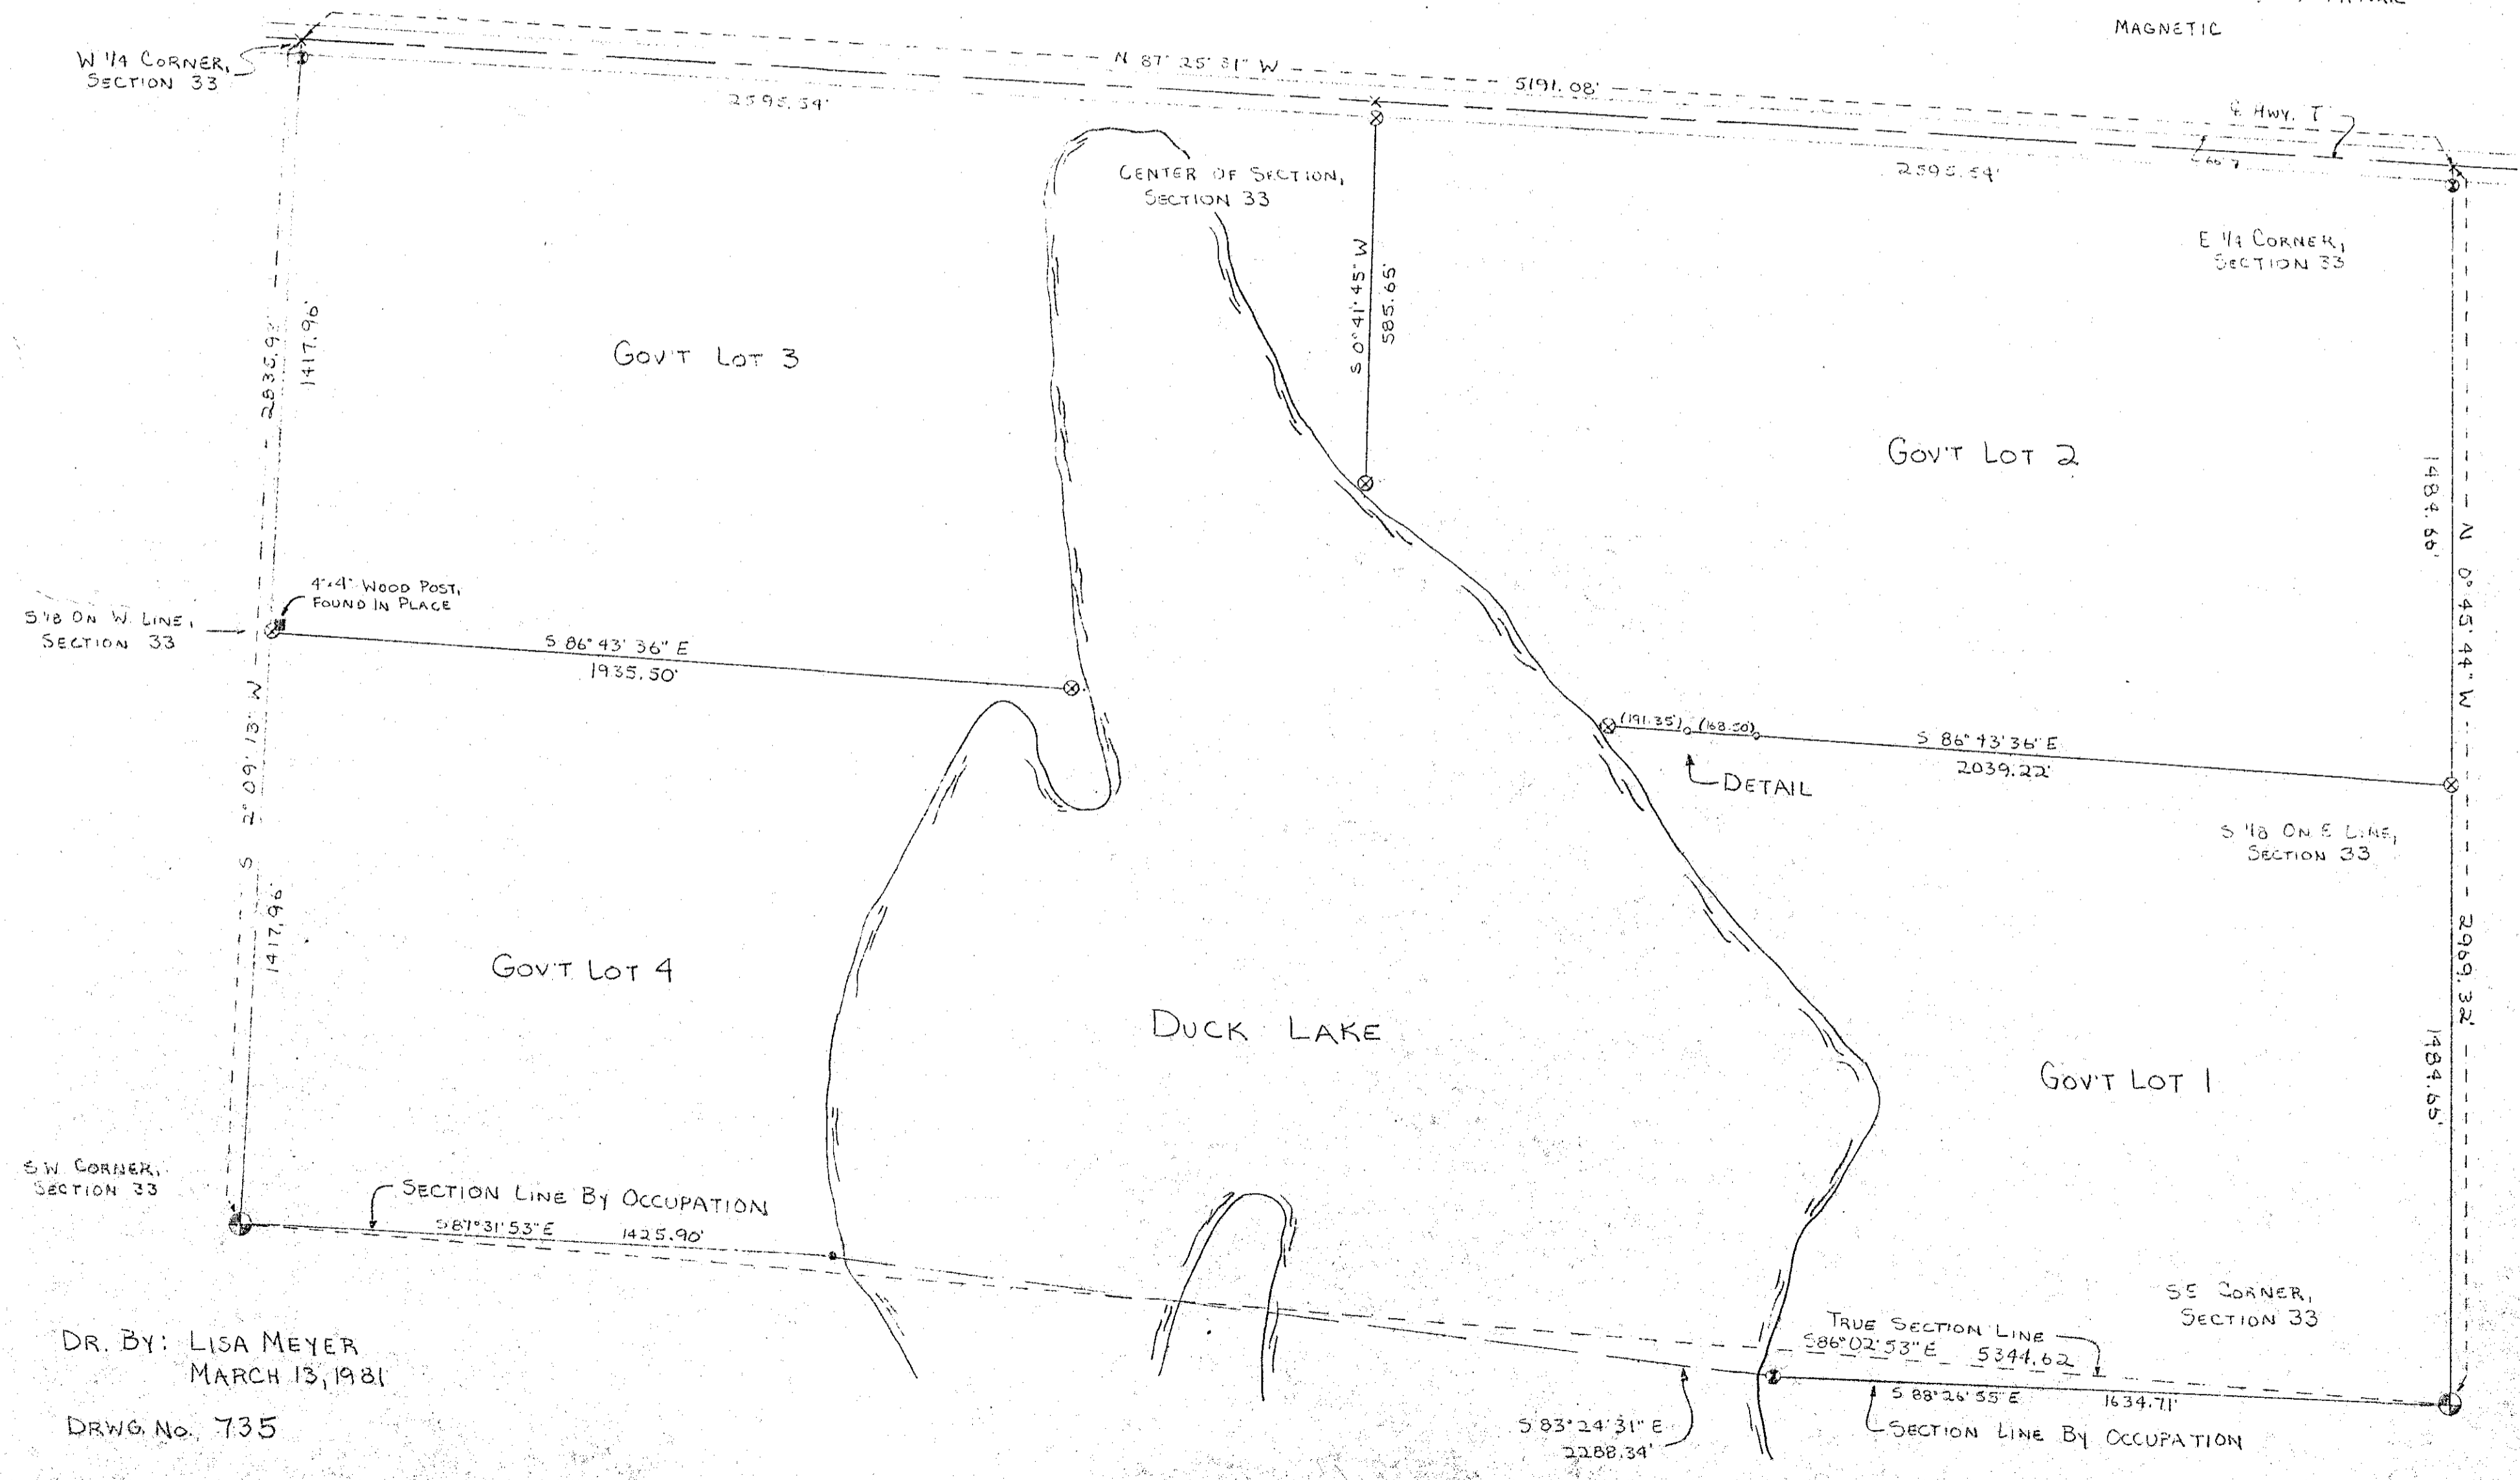

DETAIL:
SCALE: 1"=200'

MAP OF SURVEY FOR KNIGHTS TEMPLAR

LOCATED IN THE
S 1/2, SECTION 33, T34N, R10E
TOWN OF ELCHO, LANGLADE COUNTY, WI

William F. Kelly
3-31-81

- LEGEND:
- ⊗ 1 1/2" BRASS CAP CORNER MON., W/IT. CORNER MON. OR M.C., SET
 - ⊕ BRASS CAP W/IT. MON., FOUND IN PLACE
 - ⊙ 4" GALVANIZED CAP, FOUND IN PLACE
 - IRON PIPE, FOUND IN PLACE
 - IRON PIPE, SET
 - x PK NAIL