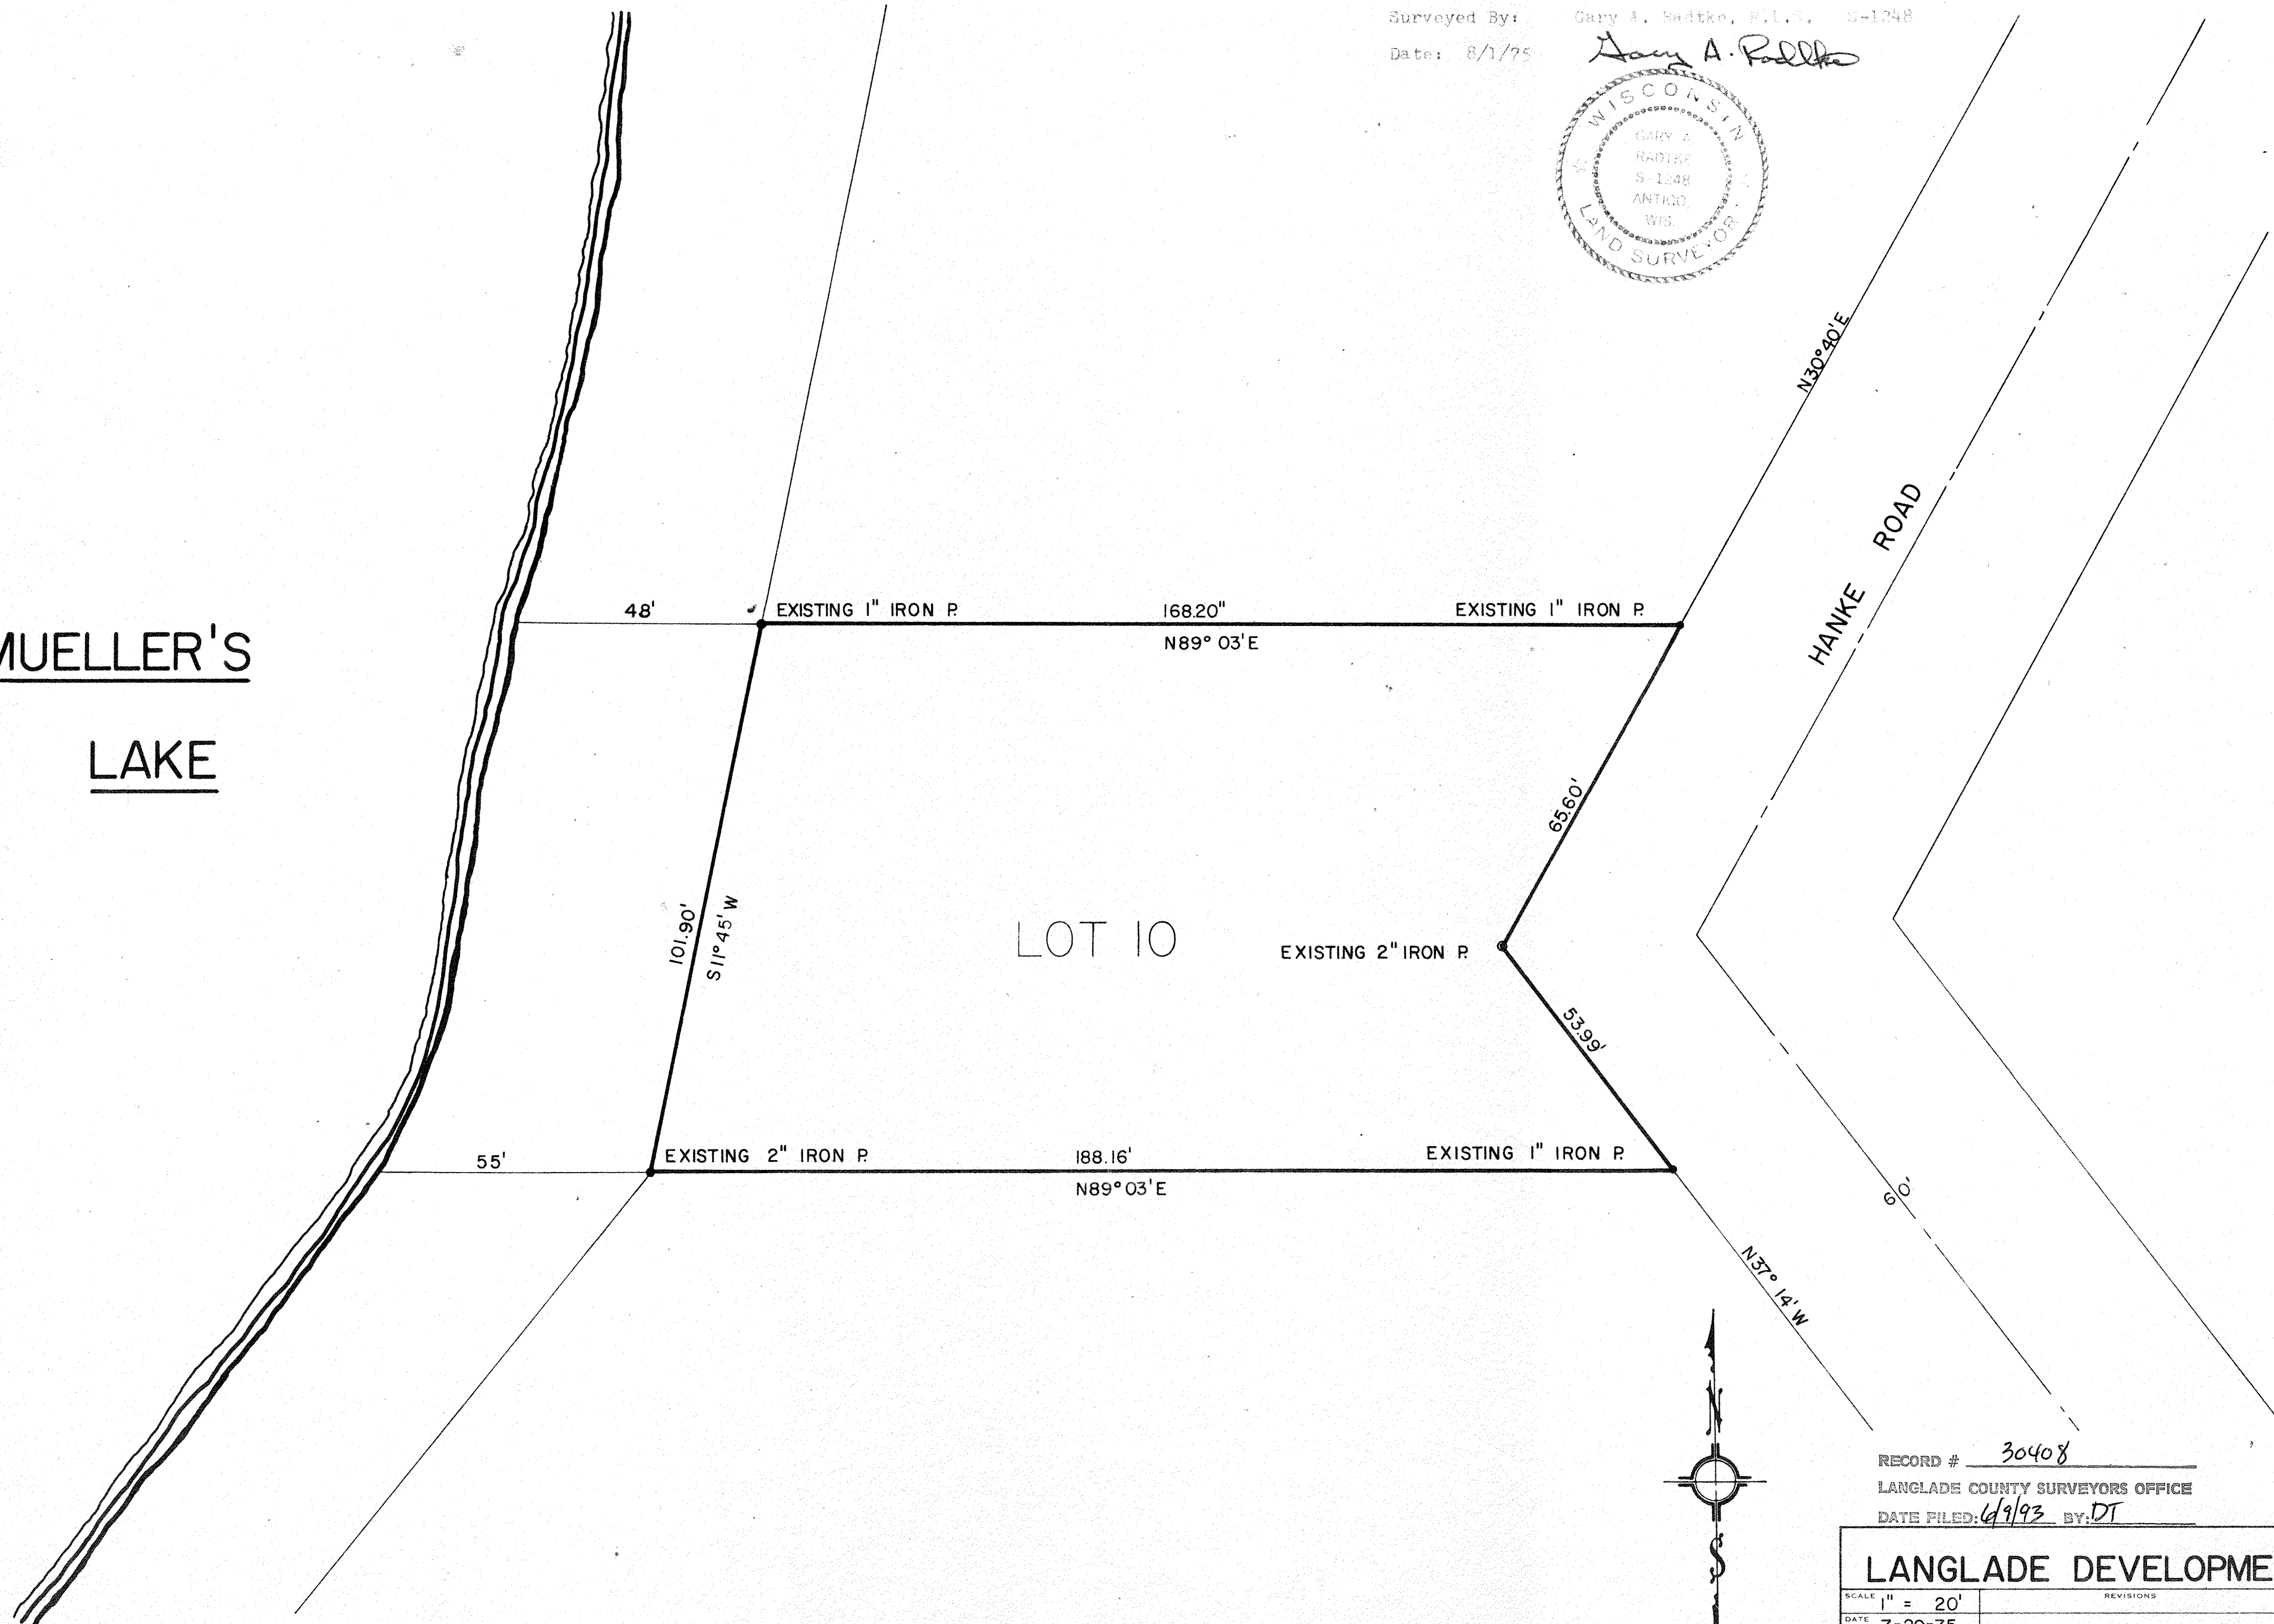

DESCRIPTION

Lot 10 of the Northwoods
Mueller Lake Plat.

Surveyed By: Gary A. Radtke, F.L.S. S-1248

Date: 8/1/75

MUELLER'S
LAKE

LOT 10

RECORD # 30408
LANGLADE COUNTY SURVEYORS OFFICE
DATE FILED: 6/9/93 BY: DT

LANGLADE DEVELOPMENT

SCALE	REVISIONS	BY	DATE
1" = 20'			
DATE			
7-29-75			
DRN	jk	CKD	
AP VD			

TITLE: DON ZONTNER NO: 257

40