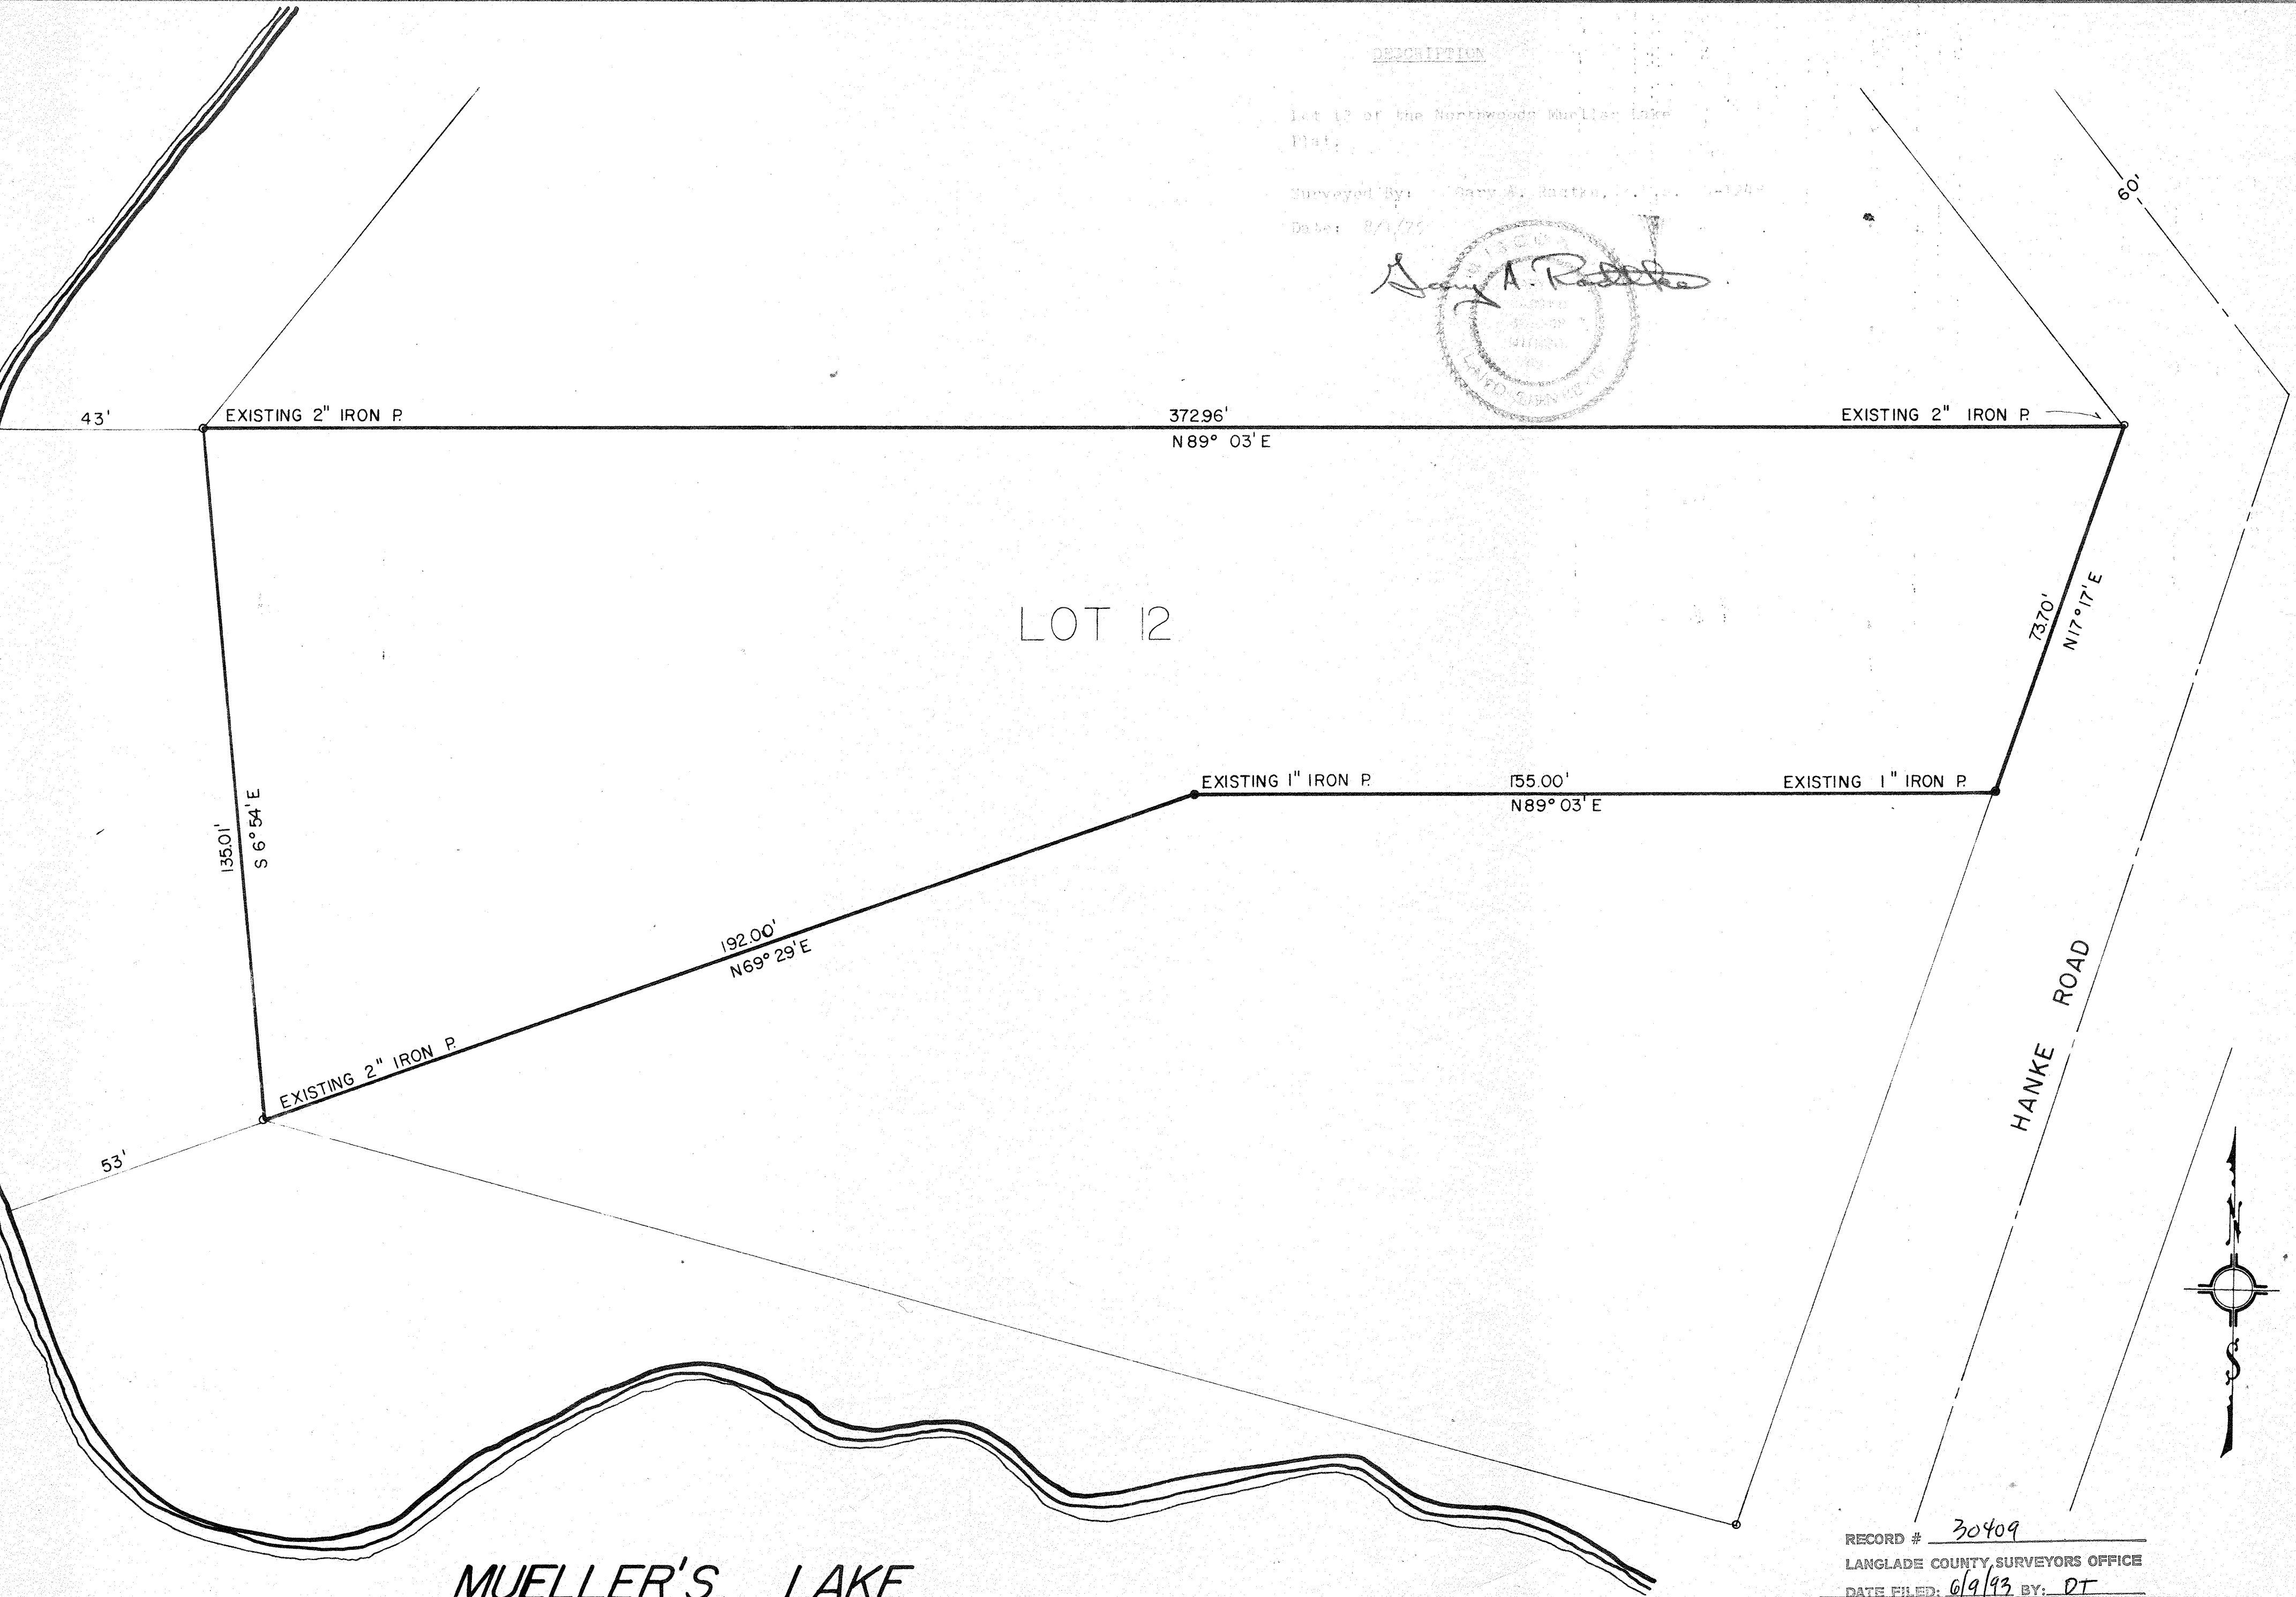

DESCRIPTION

Lot 12 of the Northwoods Mueller Lake Plat.

Surveyed By: Gary A. Justice, S.L.S. 1247

Date: 8/1/75

LOT 12

MUELLER'S LAKE

HANKE ROAD

RECORD # 30409
LANGLADE COUNTY SURVEYORS OFFICE
DATE FILED: 6/9/93 BY: DT

LANLADE DEVELOPMENT			
SCALE 1" = 20'	REVISIONS	BY	DATE
DATE 7-29-75			
DR N jf CKD			
AP VD			
TITLE	NO		
JOHN TRADEWELL	258-75		

39