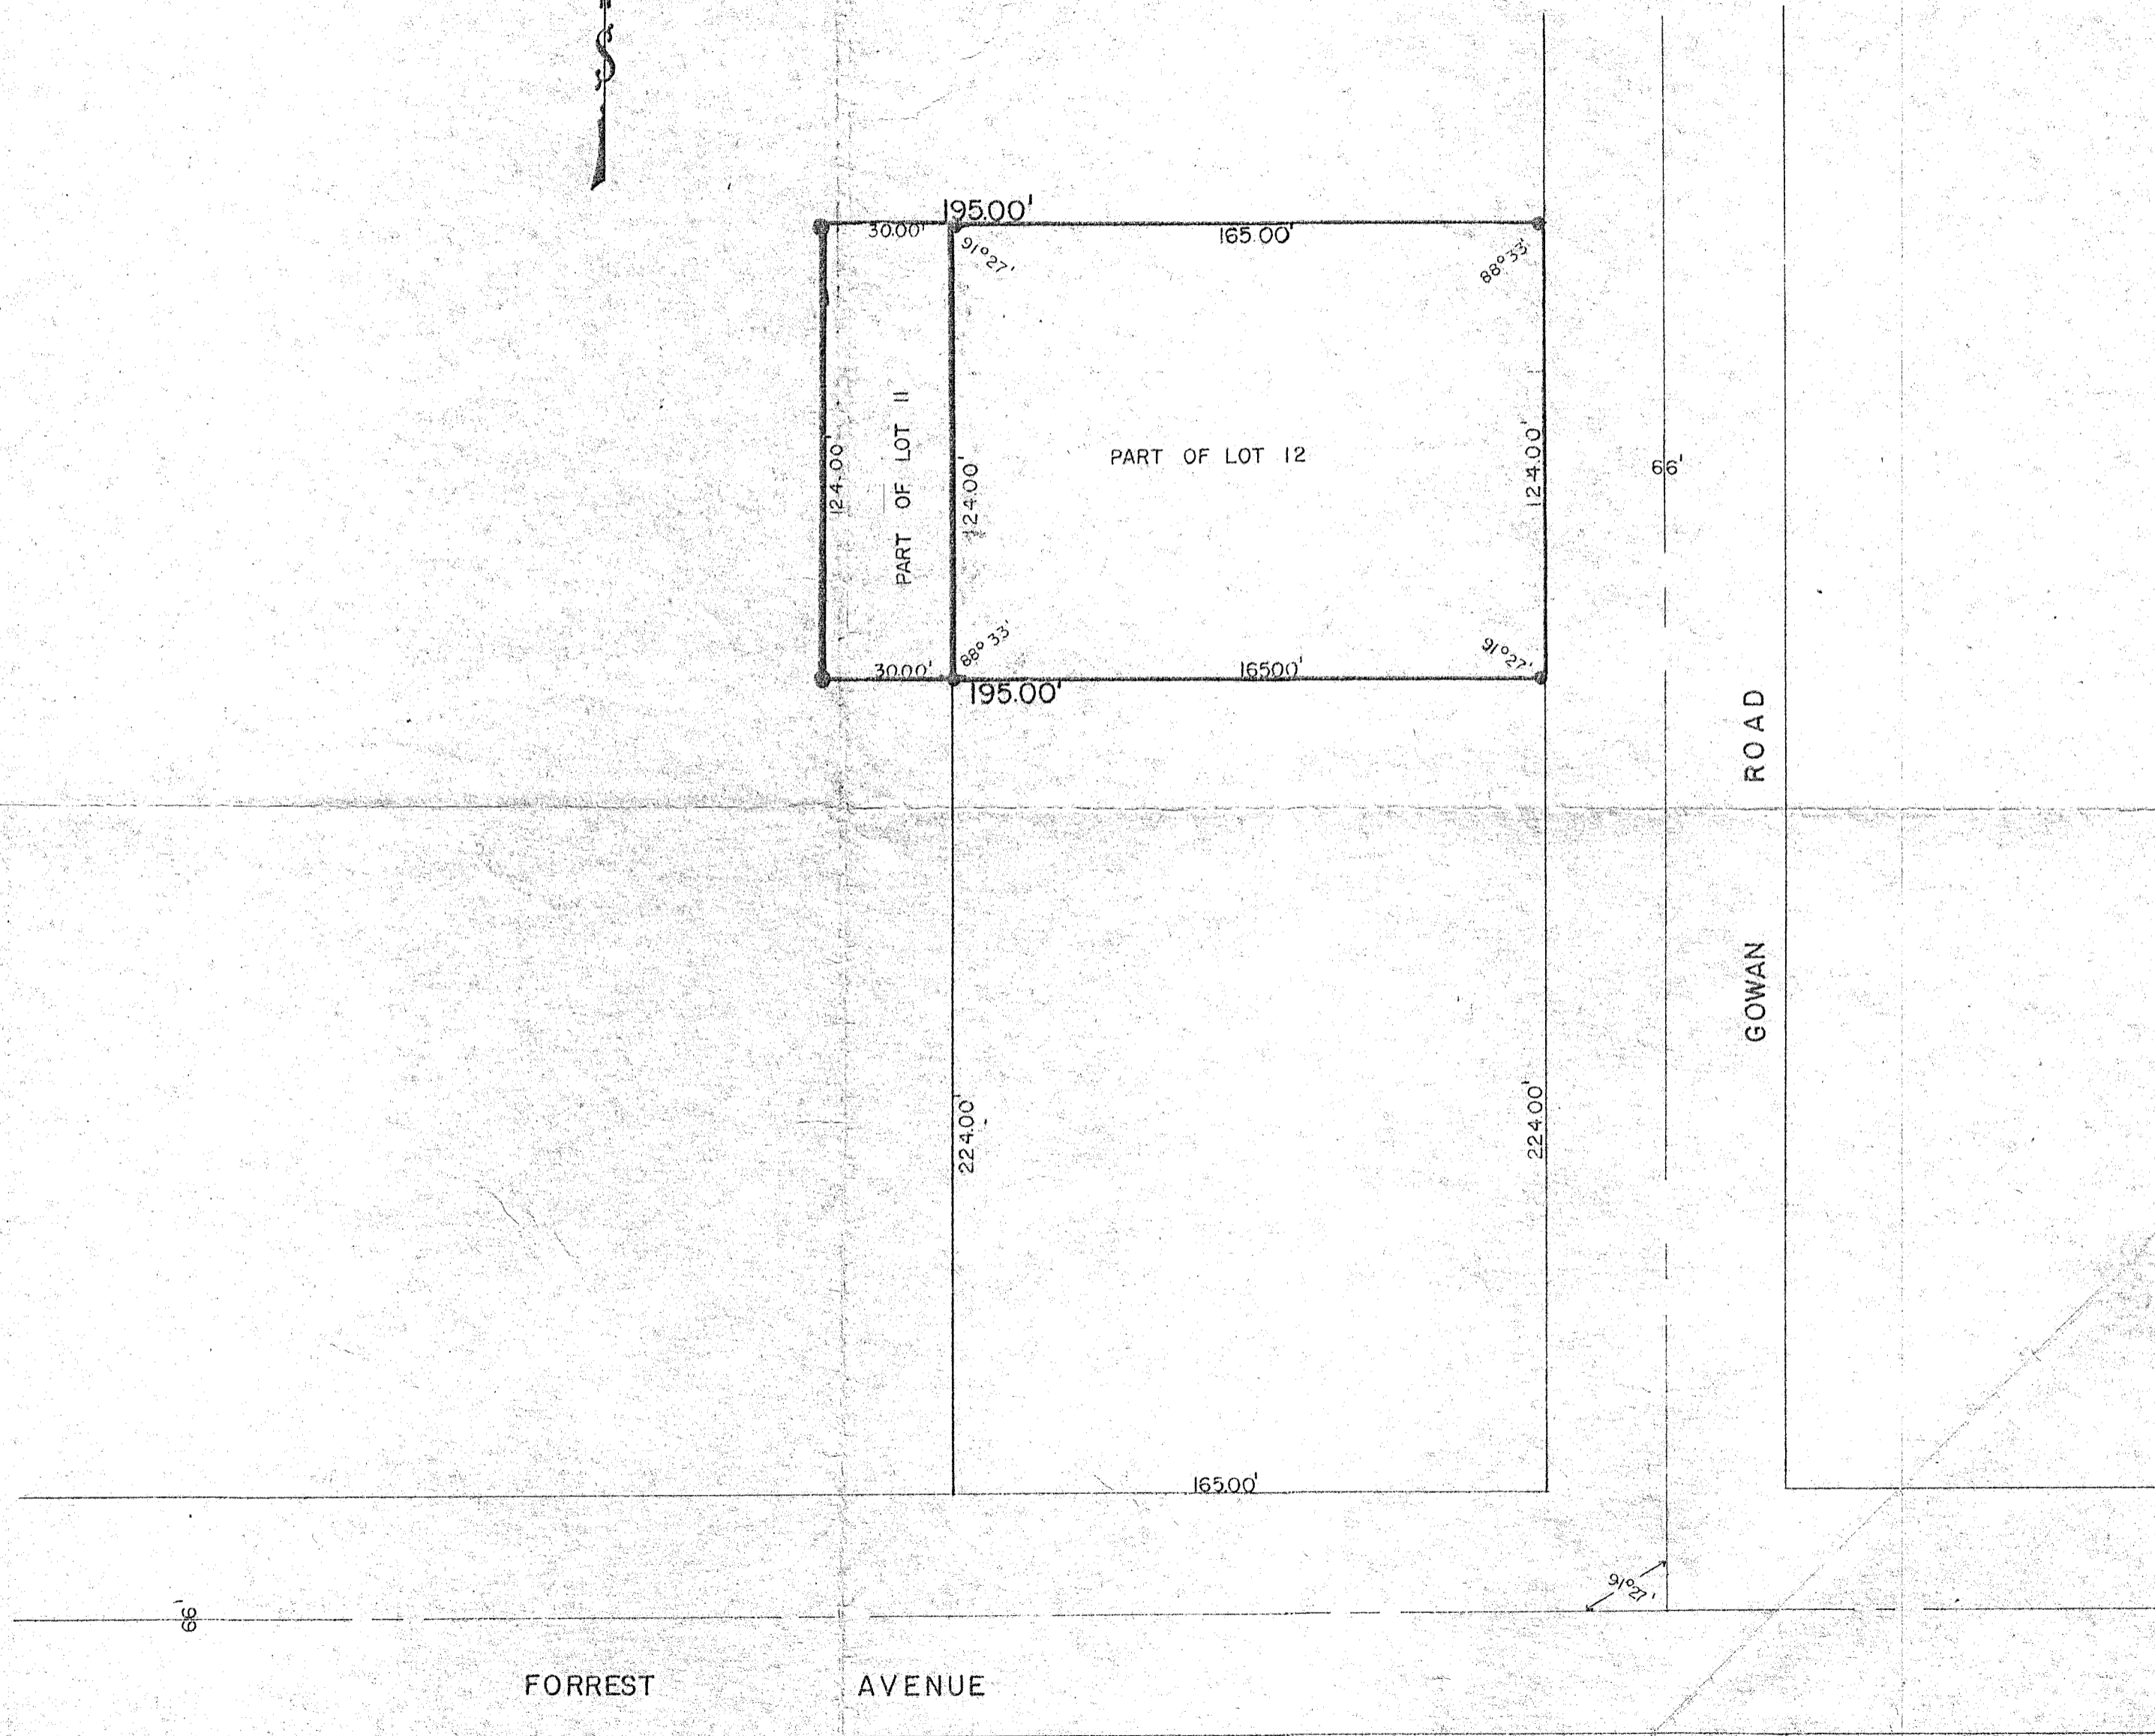

DESCRIPTION

The East 30' of the North 124' of Lot 11 and
 The North 124 Feet of Lot 12,
 Deleslie Outlot, City of
 Antigo, Langlade County,
 Wisconsin.

Gary A. Radtke

Surveyed By: Gary A. Radtke RLS S-1248
 10/2/75

RECORD # 30432
 LANGLADE COUNTY SURVEYORS OFFICE
 DATE FILED: 6-24-93 BY: SJP

LANGLADE DEVELOPMENT		BY	DATE
SCALE 1" = 40'	REVISIONS		
DATE 2/10/75			
DR. N. K.R.M.	CHKD. GAR		
AP'VD GAR			
TITLE EDWARD BETTACK	NO. 272		