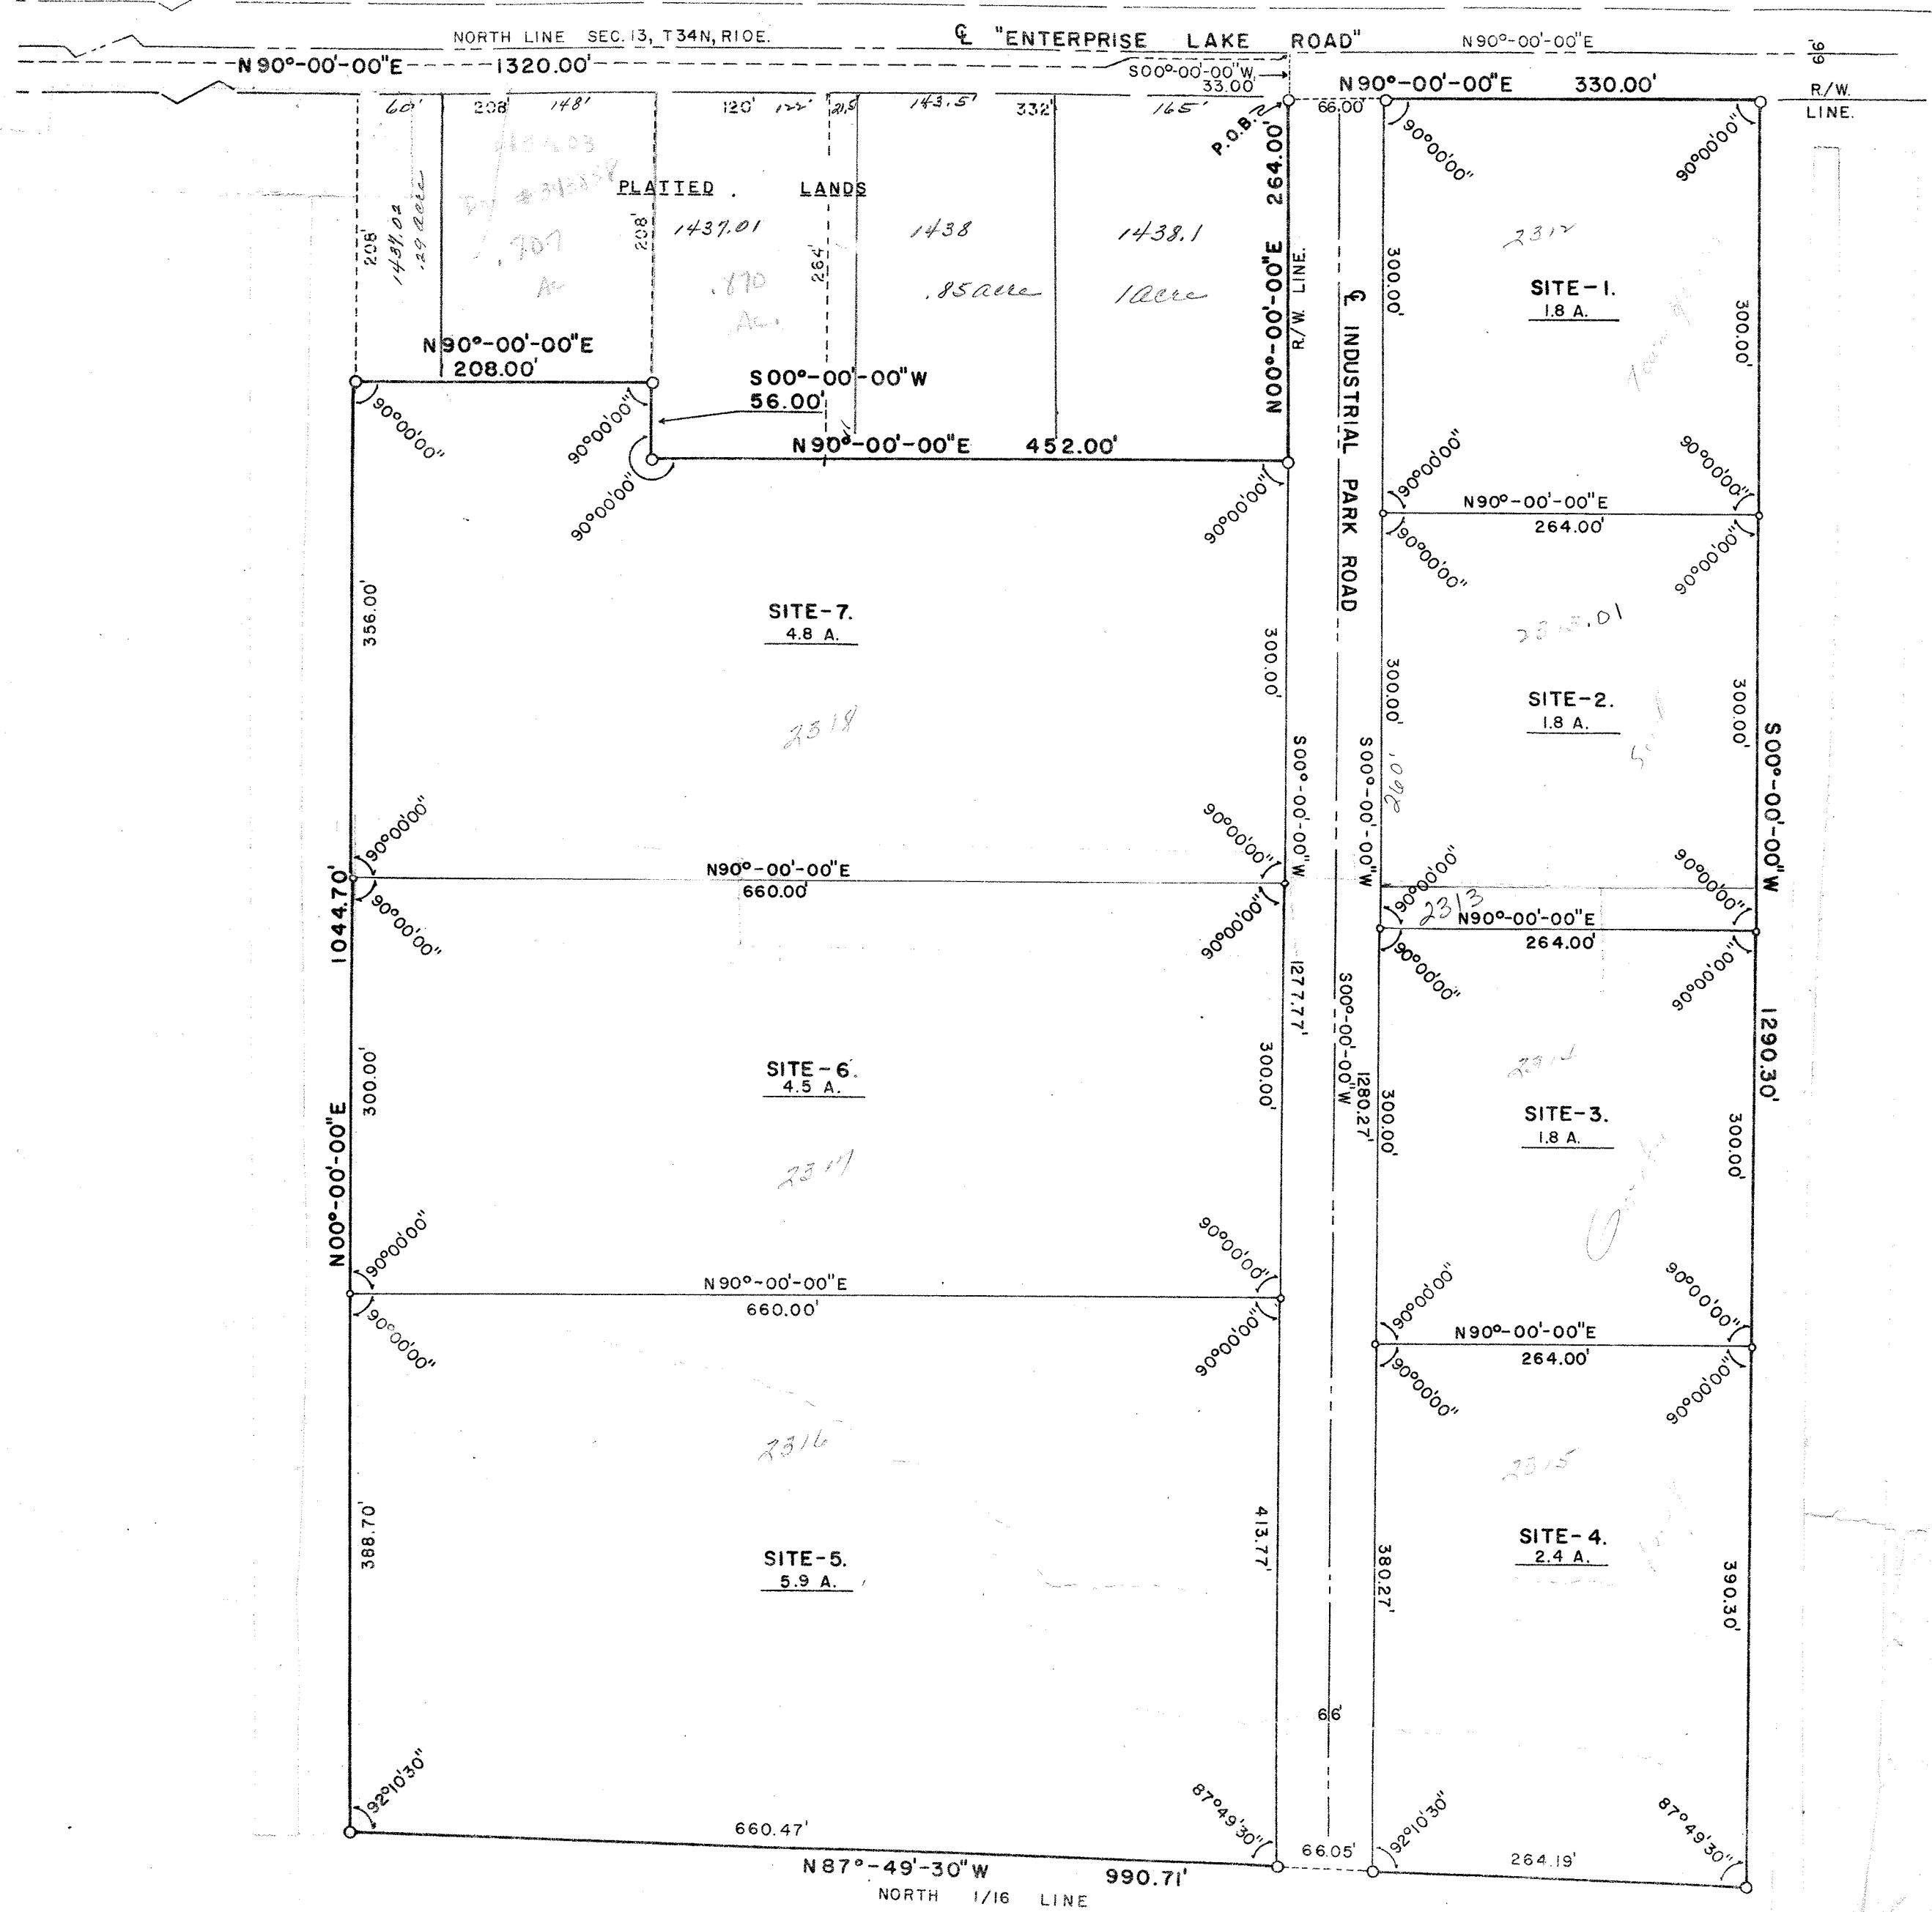

HY LAND LAKES INDUSTRIAL PARK

DORRS "D"

PT LOTS 9-10-11

OUTLOTS

RECORD # 3055
LANGLADE COUNTY SURVEYORS OFFICE
DATE FILED 10/20/05 BY D. Truaty